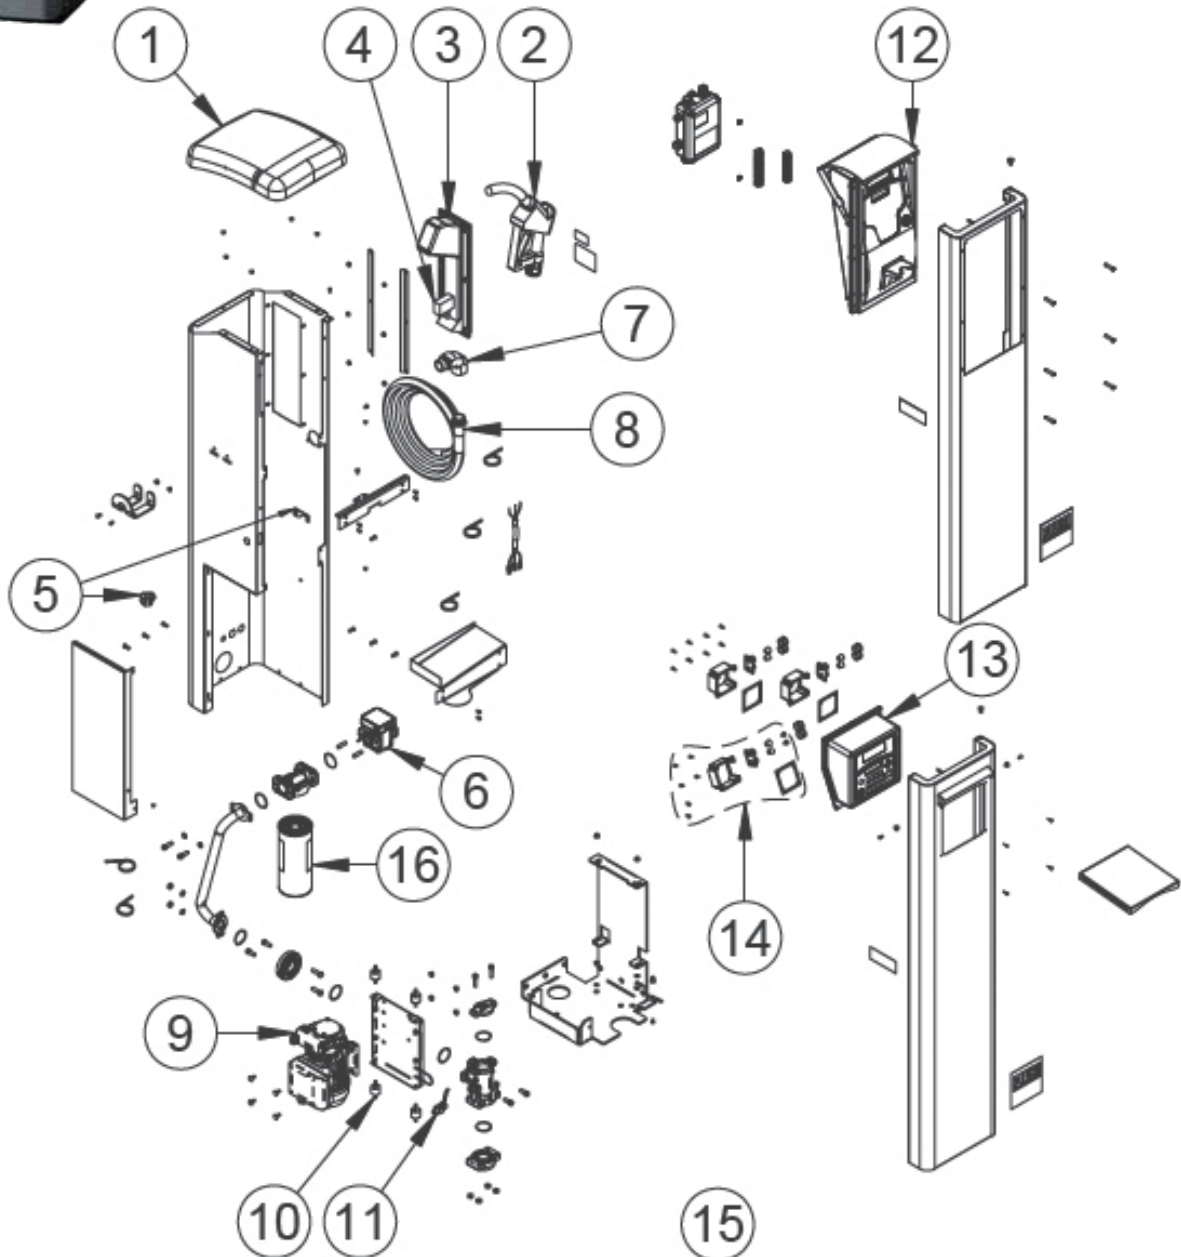

PETRO INDUSTRIAL

petroind.com

SELF SERVICE MC FMS SPARE PARTS

SPARE PARTS LIST COD. F0074101B SELF SERVICE 100 MC F 230/50 IB-PIUSI

Pos.	Material Code	Description	Qty	UM
0001	R1235900A	BLACK Self SERVICE COVER	1	PC
0002	F00610020	AUTOMATIC NOZZLE 120 1in F BLACK	1	PC
0003	R16239000	NOZZLE HOLDER SS+CABLED SWITCH FM/MC	1	PC
0004	R17111000	SWITCH FOR NOZZLE BOOT WITH CABLE	1	PC
0005	R16776000	LOCK KIT	1	PC
0006	R16783000	K600/3 PRESS.PULSER CABLE 1,05mt SS	1	PC
0007	F14567000	SWIVEL 45° 1" M/F	1	PC
0008	F08977000	DIESEL HOSE 025 L=4m CRIMPED 1"x1"	1	PC
0009	000326000	E 120/M	1	PC
0010	R16777000	ANTI VIBRATION KIT (4PZ)	1	PC
0011	R1127400A	KIT PRIMING DEVICE G1/4in	1	PC
0013	R1320500E	PANEL SELF SERVICE MC IB-PIUSI	1	PC
0014	R16784000	SS MC TERMINAL BOX COVER KIT	1	PC
0015	R16779000	KIT SCREWS + GASKETS	1	PC
0016	R15416000	CARTRIDGE FILTER 150 l/min WATER CAPTOR	1	PC

SPARE PARTS LIST COD. F0073801B SELF SERVICE 70 MC F 230/50 IB-PIUSI

Pos.	Material Code	Description	Qty	UM
0001	R1235900A	BLACK Self SERVICE COVER	1	PC
0002	F00604030	AUTOMATIC NOZZLE 80 1in F BLACK	1	PC
0003	R16239000	NOZZLE HOLDER SS+CABLED SWITCH FM/MC	1	PC
0004	R17111000	SWITCH FOR NOZZLE BOOT WITH CABLE	1	PC
0005	R16776000	LOCK KIT	1	PC
0006	R16783000	K600/3 PRESS.PULSER CABLE 1,05mt SS	1	PC
0007	F14567000	SWIVEL 45° 1" M/F	1	PC
0008	F08977000	DIESEL HOSE 025 L=4m CRIMPED 1"x1"	1	PC
0009	000732000	PANTHER 72 230V/50HZ	1	PC
0010	R16777000	ANTI VIBRATION KIT (4PZ)	1	PC
0011	R1127400A	KIT PRIMING DEVICE G1/4in	1	PC
0013	R1320500E	PANEL SELF SERVICE MC IB-PIUSI	1	PC
0014	R16784000	SS MC TERMINAL BOX COVER KIT	1	PC
0015	R16779000	KIT SCREWS + GASKETS	1	PC
0016	R15415000	70 l/min W/C FILTER CARTRIDGE	1	PC