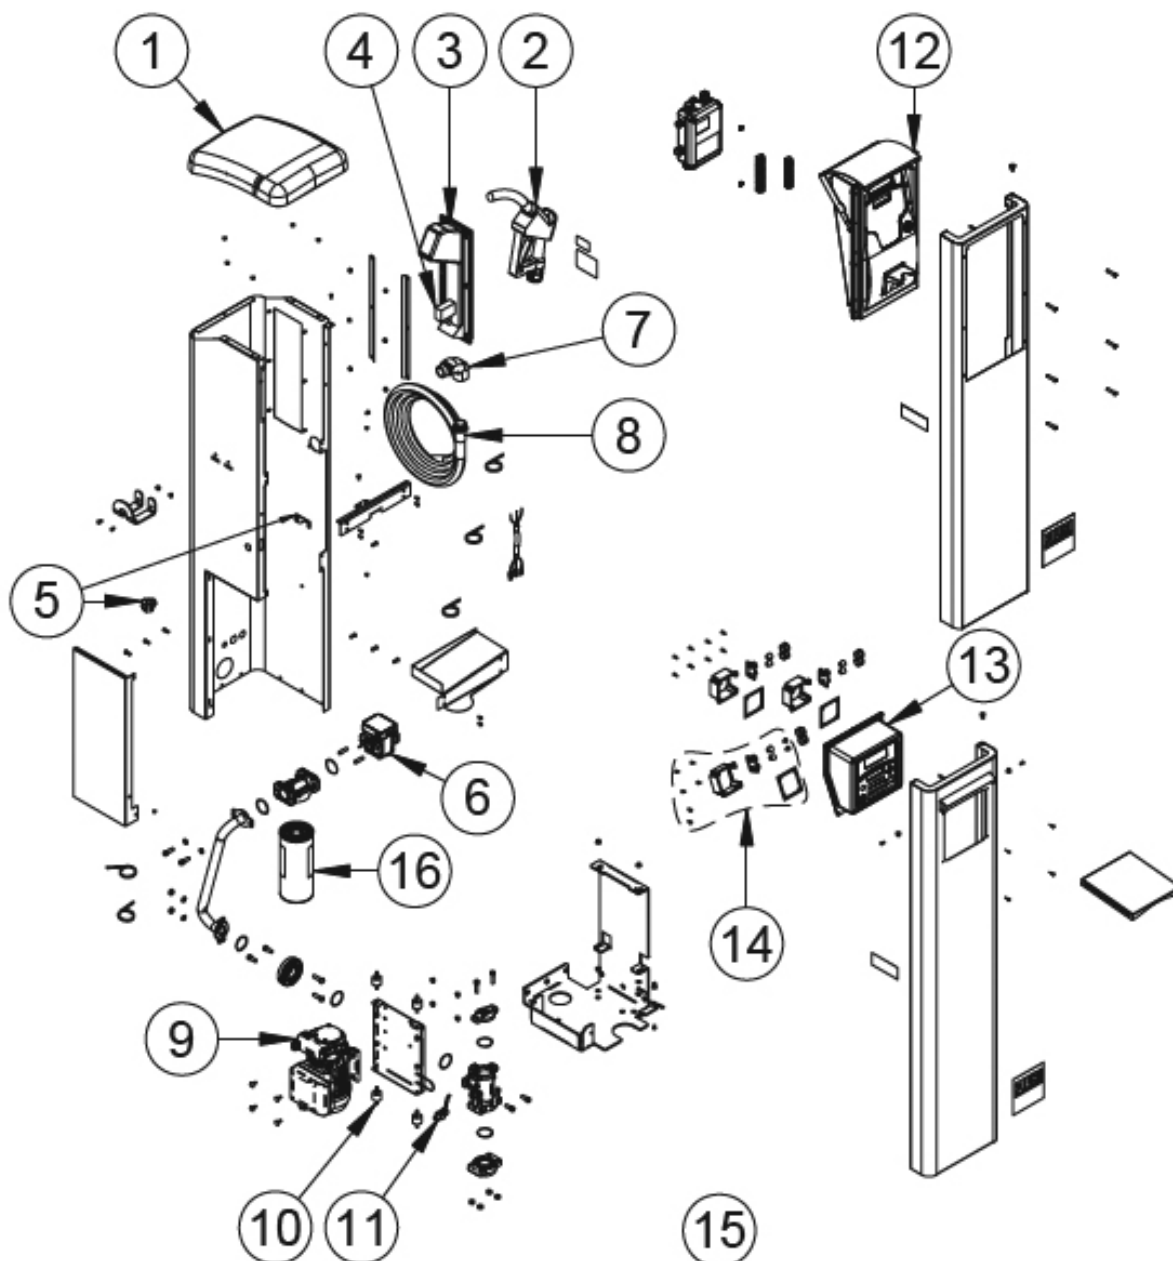

SPARE PARTS LIST COD. F00738B0B SELF SERVICE TANK 70 MC 230V IB-PIUSI

Pos.	Material Code	Description	Qty	UM
0001	R1235900A	BLACK SelfSERVICE COVER	1	PC
0002	F00604030	AUTOMATIC NOZZLE 80 1in F BLACK	1	PC
0003	R16239000	NOZZLE HOLDER SS+CABLED SWITCH FM/MC	1	PC
0004	R17111000	SWITCH FOR NOZZLE BOOT WITH CABLE	1	PC
0005	R16776000	LOCK KIT	1	PC
0006	R16783000	K600/3 PRESS.PULSER CABLE 1,05mt SS	1	PC
0007	F14567000	SWIVEL 45° 1" M/F	1	PC
0008	F08977000	DIESEL HOSE 025 L=4m CRIMPED 1"x1"	1	PC
0009	000732000	PANTHER 72 230V/50HZ	1	PC
0010	R16777000	ANTI VIBRATION KIT (4PZ)	1	PC
0011	R1127400A	KIT PRIMING DEVICE G1/4in	1	PC
0013	R1320500E	PANEL SELF SERVICE MC IB-PIUSI	1	PC
0014	R16784000	SS MC TERMINAL BOX COVER KIT	1	PC<!--</td-->
0015	R16779000	KIT SCREWS + GASKETS	1	PC