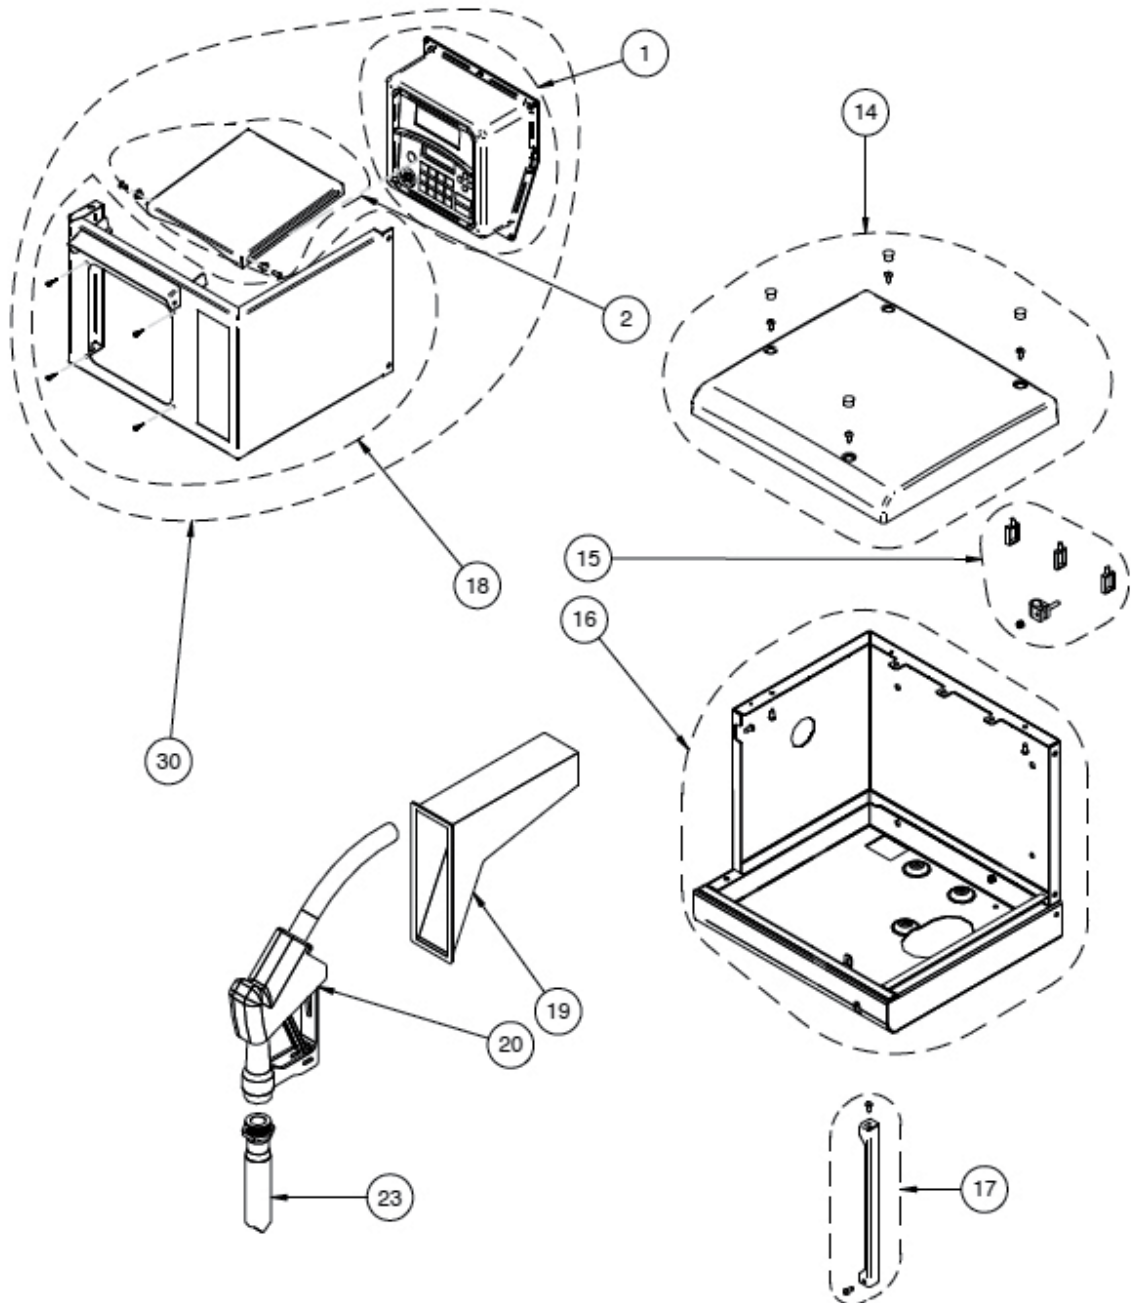

CUBE 70 MC SPARE PARTS