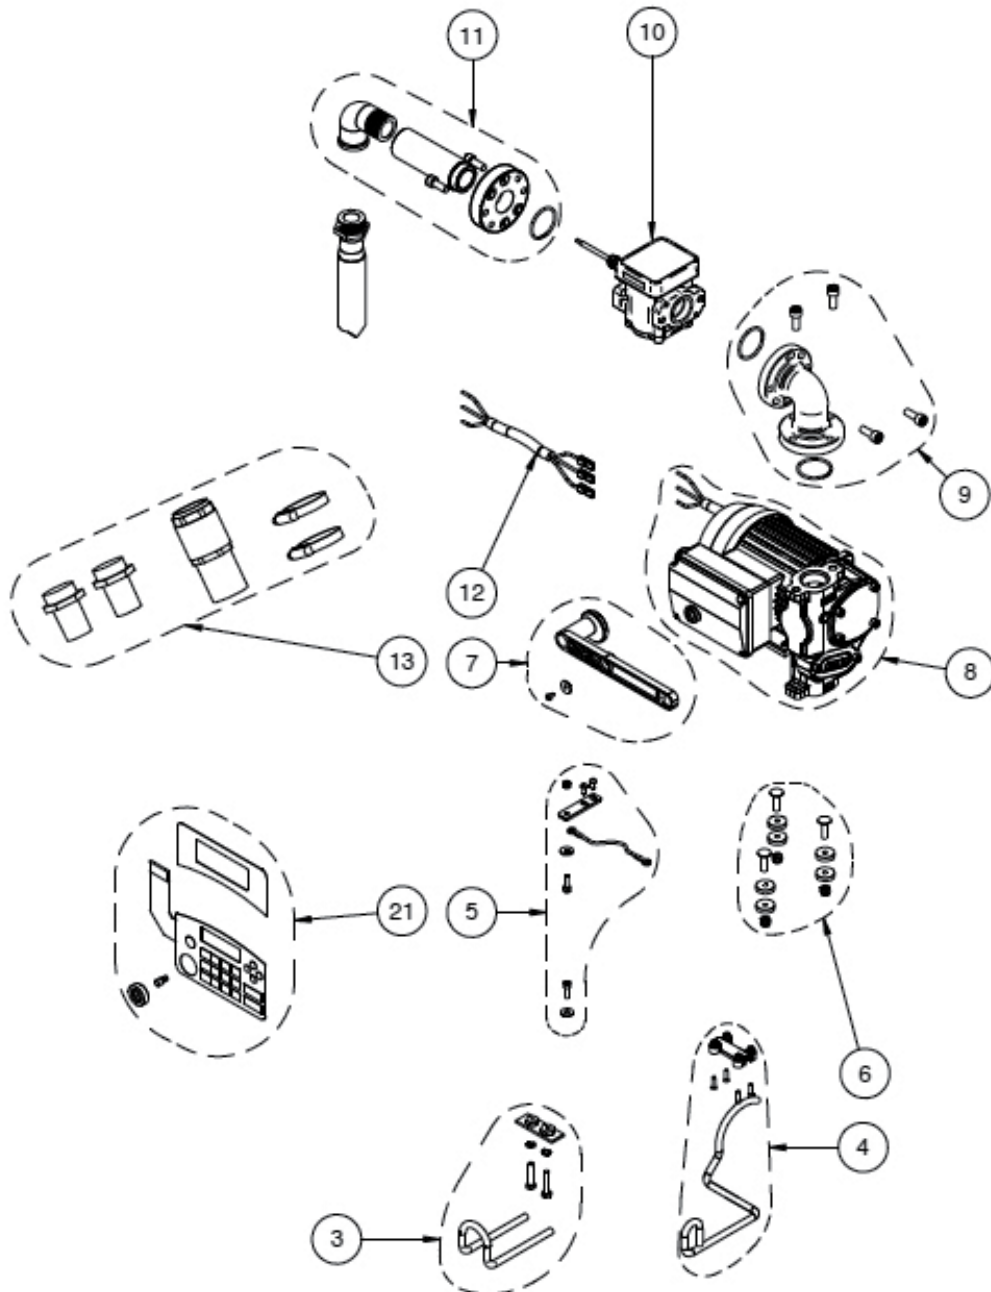

SPARE PARTS LIST COD. F0059400B CUBE 70 MC NW IB-PIUSI

Pos.	Material Code	Description	QT	UM
0001	R12733010	KIT BOARD PANEL CUBE MC IB-PIUSI	1	PC
0002	R12613000	KIT SUN RAY PROTECTION S.SERVICE TANK MC	1	PC
0003	R1261200A	HOSE SUPPORT HANGING CUBE ,KIT	1	PC
0004	R12611000	LEVER SYSTEM CUBE MC,KIT	1	PC
0005	R12616000	HINGE CUBE MC, KIT	1	PC
0006	R08744000	PUMP FIXING CUBE , KIT	1	PC
0007	R1081800A	LEVER FIXING SYSTEM CUBE MC,KIT	1	PC
0008	R12968000	PUMP GROUP CUBE MC,KIT	1	PC
0009	R11092000	MANIFOLD CUBE 70,KIT	1	PC
0010	R1436200A	KIT K600/3 PULSER 0,5 mt CABLE	1	PC
0011	R12796000	DISCHARGE KIT	1	PC
0012	R12742000	ELECTRICAL BOX + PUMP CABLE CUBE MC,KIT	1	PC
0013	R08958000	KIT NO BACK VALVE	1	PC
0014	R1261800A	KIT COVER CUBE MC	1	PC
0015	R12713000	CABLE LOCKING CUBE MC,KIT	1	PC
0016	R1262100A	BASE CASING CUBE MC, KIT	1	PC
0017	R1261000A	KIT REINFORCED FRAME FOR CUBE MC	1	PC
0018	R12622000	FRONT DOOR CUBE MC, KIT	1	PC
0019	R0873500B	NOZZLE SEAT CUBE 50	1	PC
0020	F00603060	AUTOMATIC NOZZLE A60	1	PC
0021	R12615000	KEYBOARD + KEYREADER CUBE MC, KIT	1	PC
0022	R13574000	KIT FUSES CUBE MC NEW	1	PC
0023	F08977000	DIESEL HOSE ø25 L=4m CRIMPED 1"x1"	1	PC