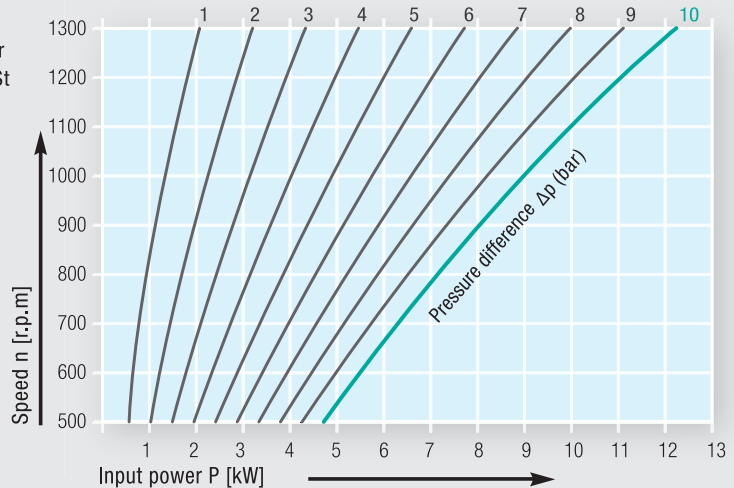

PUMP TYPES

PTO-FIT with pneum. by-pass valve
1,7 bar 2320023

PTO-FIT with mech. by-pass valve
6.0 bar 2322298

PTO-FIT easily changes into right or left direction by changing the relief valve to the opposite side and turning the S and D flange by 180°.