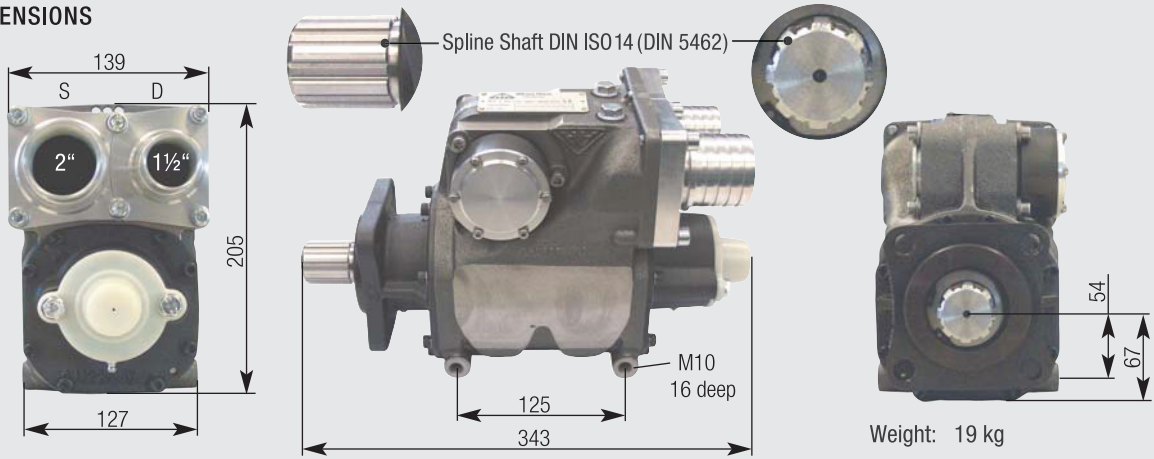

DIMENSIONS