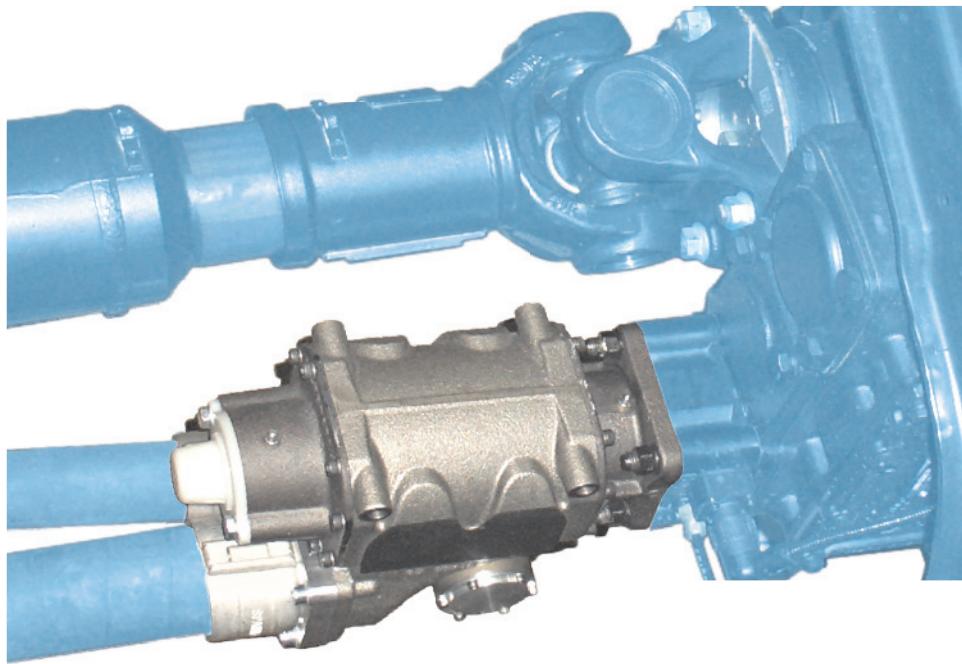

**PTO-FIT**  
TANK TRUCK VANE PUMP

**Driven propshaftless,  
close-coupled directly to the PTO-gearbox**

- Capacity up to 600l/min
- Integrated pneumatic or mechanical by-pass valve
- One pump easily changes into both directions
- Robust and compact design, the dimensions are similar to those of a hydraulic pump

Installation savings Total **650**  
+ Operating Savings **per year 240 !**

Installation savings:	
Propshaft complete	250
Mounting brackets	50
Pipework	100
Labour cost	250
<b>total</b>	<b>650</b>

Operating savings:	
Propshaft drive	6 kg
Mounting brackets + pipe work	3 kg
Pump weight	21 kg
<b>total weight savings</b>	<b>30 kg</b>
<b>30kg x 8 * = 240 per year</b>	

## TANK TRUCK VANE PUMP