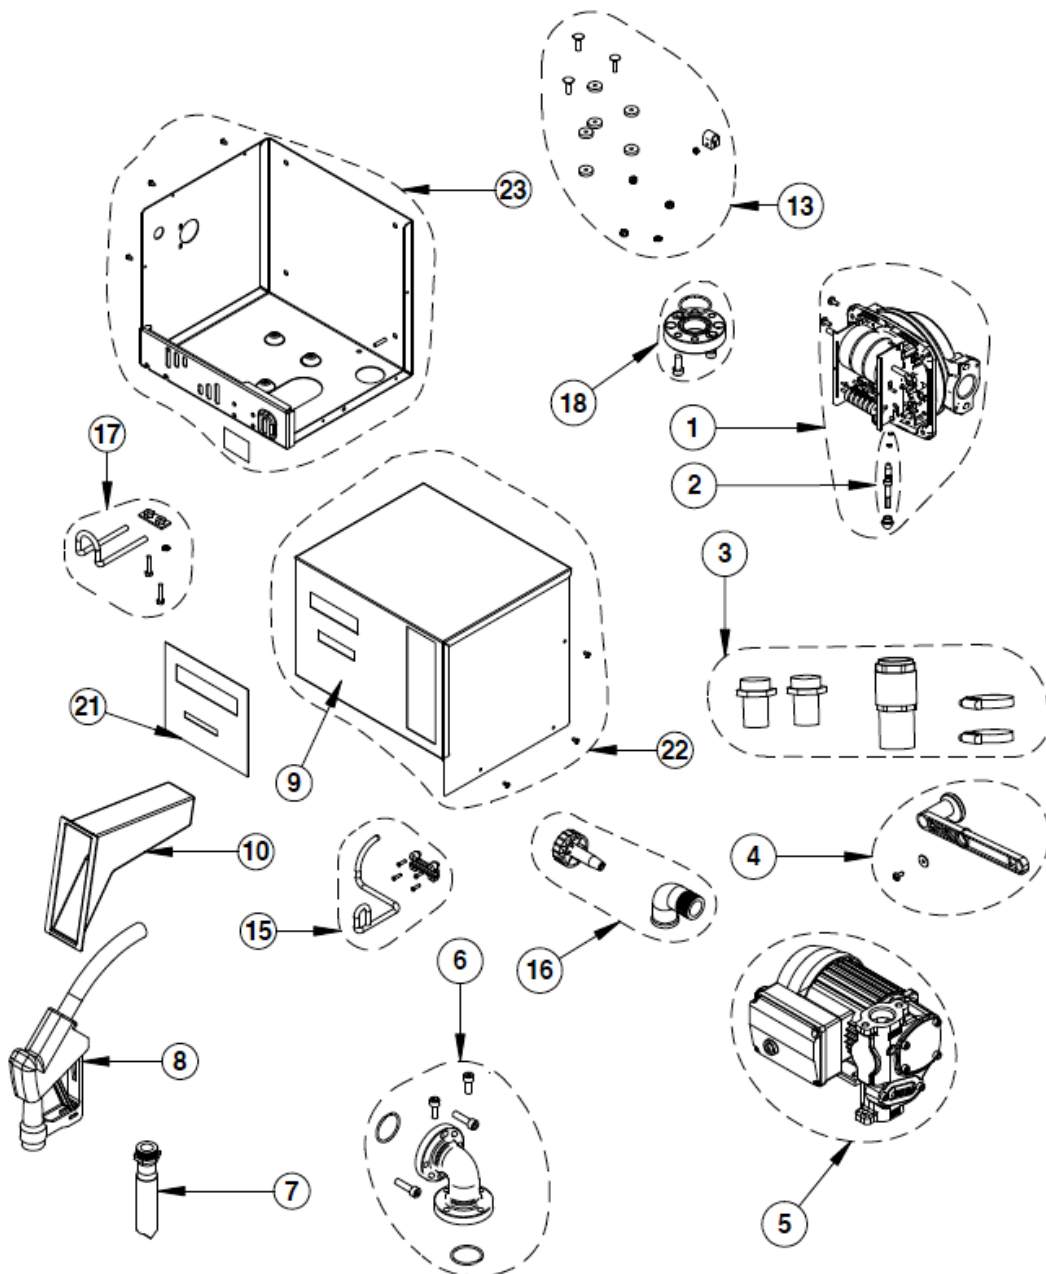

PETRO INDUSTRIAL

petroind.com

PIUSI

SPARE PARTS CUBE 90 COMPRISING PUMP

SPARE PARTS LIST COD. F00592000 CUBE 90/44 230V/50HZ

Pos.	Material Code	Description	Qty	UM
0001	R18205000	KIT METER K44 FOR CUBE	1	PC
0002	R12717000	KIT BY-PASS SCREW+OR K33/K44 CUBE	1	PC
0004	R10611800A	LEVER FIXING SYSTEM CUBE MC, KIT	1	PC
0005	R20030000	KIT PUMPING UNIT CUBE 90	1	PC
0006	R10824000	KIT FLANGED + ELBOW + OR + SCREW	1	PC
0007	F08977000	DIESEL HOSE Ø25 L – 4m CRIMPED 1" x 1"	1	PC
0008	F00610020	AUTOMATIC NOZZLE 120 1in F BLACK	1	PC
0010	R0873500B	NOZZLE SEAT CUBE 50	1	PC
0013	R12723000	KIT PUMP FIXING CUBE 70/33	1	PC
0015	R1270000A	KIT LEVER NOZZLE CUBE 56	1	PC
0016	R12634000	KIT KNOB + ELBOW	1	PC
0017	R12701000	KIT HOSE SUPPORT CUBE 56	1	PC
0018	R09180000	FLANGE KIT 1" BSP	1	PC
0021	R20029000	LABEL CUBE 90/K44	1	PC
0022	R14921000	KIT COVER CUBE 70/56 RAL 5015	1	PC
0023	R14920000	KIT BASE + SIDE CUBE 70/56 RAL 5015	1	PC

SPARE PARTS LIST COD. R20030000 KIT PUMPING UNIT CUBE 90

Pos.	Material Code	Description	Qty	UM
0010	R10361000	CHAMBER COVER KIT	1	PC
0020	R11461000	CHAMBER COVER GASKET KIT	1	PC
0030	R13282000	KIT ROTOR w/KEY FOR PANTHER AC/DC	1	PC
0040	R11737000	MOTOR SHAFT SEAL KIT PANTHER 56/72	1	PC
0050	R15798000	FILTER COVER KIT	1	PC
0060	R15431000	FILTER COVER GASKET	1	PC
0070	R10363000	PANTHER FILTER KIT	1	PC
0080	R20009000	KIT BY-PASS PBT	1	PC
0090	R11702000	ANTISIPHON KIT	1	PC
0100	R20024000	PUMP-BODY PANTHER 90 AC	1	PC
0110	R18127000	KIT 5 VANES PPS + 5 SPRINGS	1	PC
0130	R08535000	0,5 HP ENGINE FAN COVER KIT	1	PC
0150	R09180000	FLANGE KIT 1" BSP	1	PC
0160	R17396000	SWITCH FOR PANTHER INSIDE CUBE	1	PC
0170	R08534000	0,5 HP ENGINE FAN KIT	1	PC
0180	R1392100A	CONDENSER 14µF 540V MOTOR 0.5/0.7 HP	1	PC
0190	R12799000	KIT TOOL FOR REPLACING MECHANICAL SEAL	1	PC