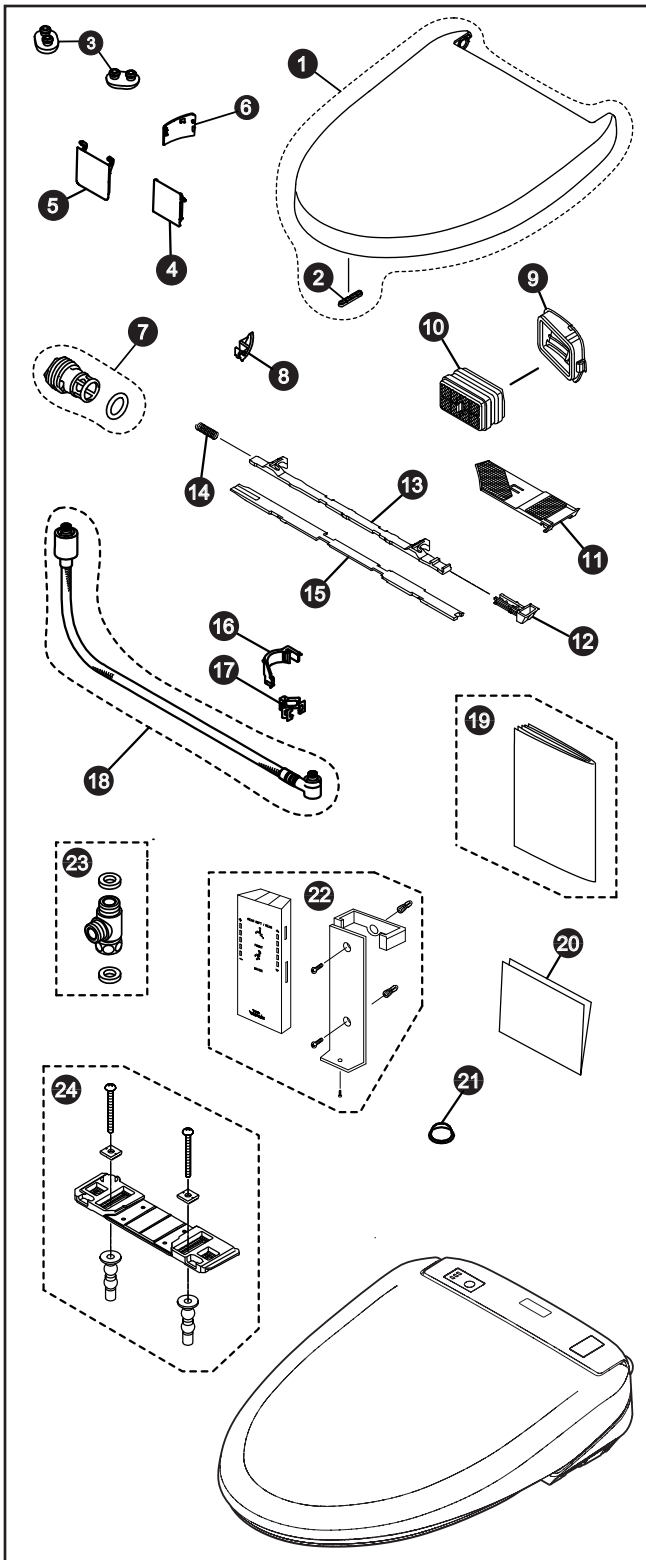

SW573-SW574/SW583-SW584

SW573 - S300e Round
 SW574 - S300e Elongated
 SW583 - S350e Round
 SW584 - S350e Elongated

Washlet® S300e/S350e

Item	Part	Description
1	THU9414#01 THU9414#12 THU9415#01 THU9415#12 THU9412#01 THU9412#12 THU9413#01 THU9413#12	S300e Lid (Elongated) - Cotton White S300e Lid (Elongated) - Sedona Beige S300e Lid (Round) - Cotton White S300e Lid (Round) - Sedona Beige S350e Lid (Elongated) - Cotton White S350e Lid (Elongated) - Sedona Beige S350e Lid (Round) - Cotton White S350e Lid (Round) - Sedona Beige
2	THU9416	Lid Bumper
3	THU9419	Seat Bumper (2)
4	THU9432#01 THU9432#12	Dryer Door - Cotton White Dryer Door - Sedona Beige
5	THU9433#01 THU9433#12	Wand Door - Cotton White Wand Door - Sedona Beige
6	THU9423#01 THU9423#12	Water Drain Cover - Cotton White Water Drain Cover - Sedona Beige
7	THU9445	Water Filter Drain Valve
8	THU9471	Cover
9	THU9474	Deodorizer Louver
10	THU9476	Deodorizer Catalyst
11	THU9477	Deodorizer Air Filter
12	THU9478	Lever Switch
13	THU9479	Lever Assembly
14	THU9480	Lever Spring
15	THU9481	Lever Cover
16	THU9483	Water Supply Connection Cover
17	THU9484	Water Supply Connection Clip
18	THU9338	Water Supply Hose
19	THU9486	Instruction Manual Packet
20	THU8487	Installation Manual
21	THU9488	Top Lid Cushion
22	THU9489 THU9490	S350e Remote Control S300e Remote Control
23	THU9339	Junction Valve
24	THU9492	Baseplate Assembly

Product Number Explanations

Toilet & Seat Combo

(SW) Washlet®
 (573) Washlet® S300e Round
 (574) Washlet® S300e Elongated
 (583) Washlet® S350e Round
 (584) Washlet® S350e Elongated

Colors

(#01) Cotton White
 (#12) Sedona Beige