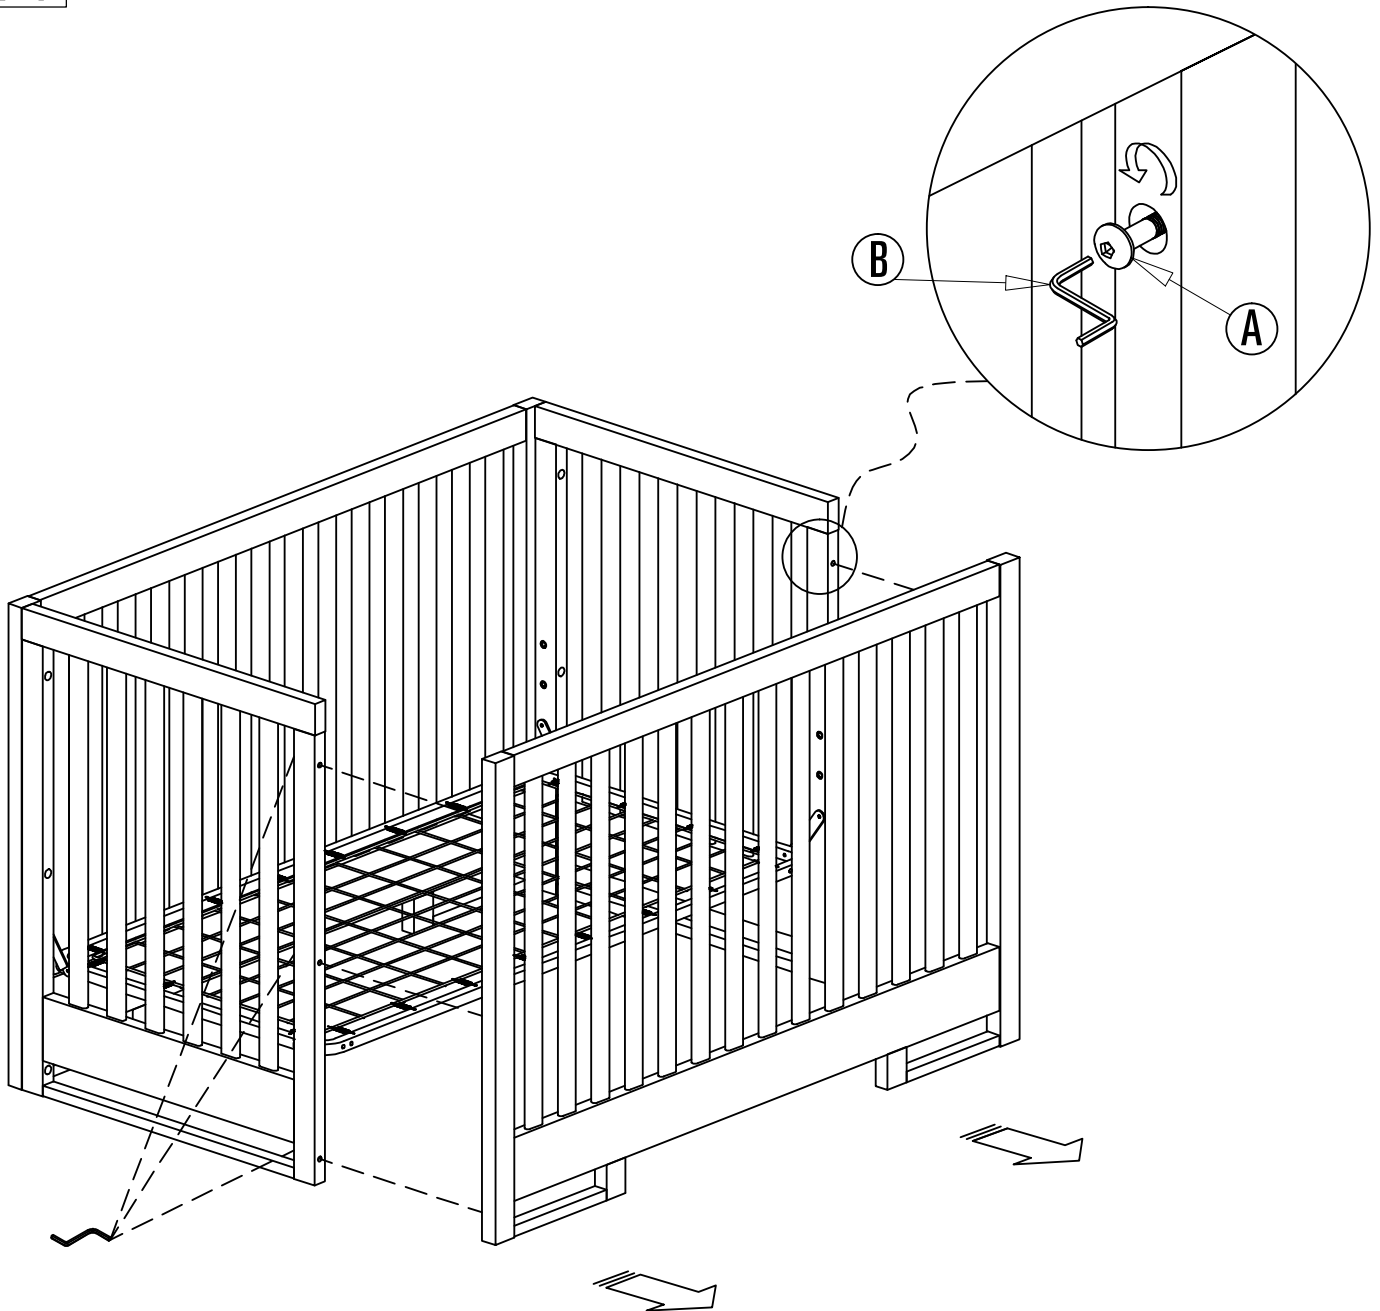

COPENHAGEN TODDLER RAIL

A

Allen Head Bolt M6*2-1/8" (4pcs)

B

Allen key 4mm (1pc) (Length may vary)

STEP 1

STEP 2

WARNING: WHEN USING AS TODDLER BED

Failure to follow these warnings and assembly instructions could result in serious injury or death.

- The intended user's minimum age must be at least 15 months old and maximum weight must not exceed 50lbs
- DO NOT place bed near windows where cords from blinds or drapes may strangle a child
- DO NOT place items with a string, cord, or ribbon, around a child's neck, such as a hood, strings, or pacifier cords
- DO NOT suspend strings over a toddler bed for any reason
- The mattress intended for this bed shall be a full-size crib mattress that must be at least 27-1/4 inches by 51-5/8 inches with a thickness not exceeding 6 inches.