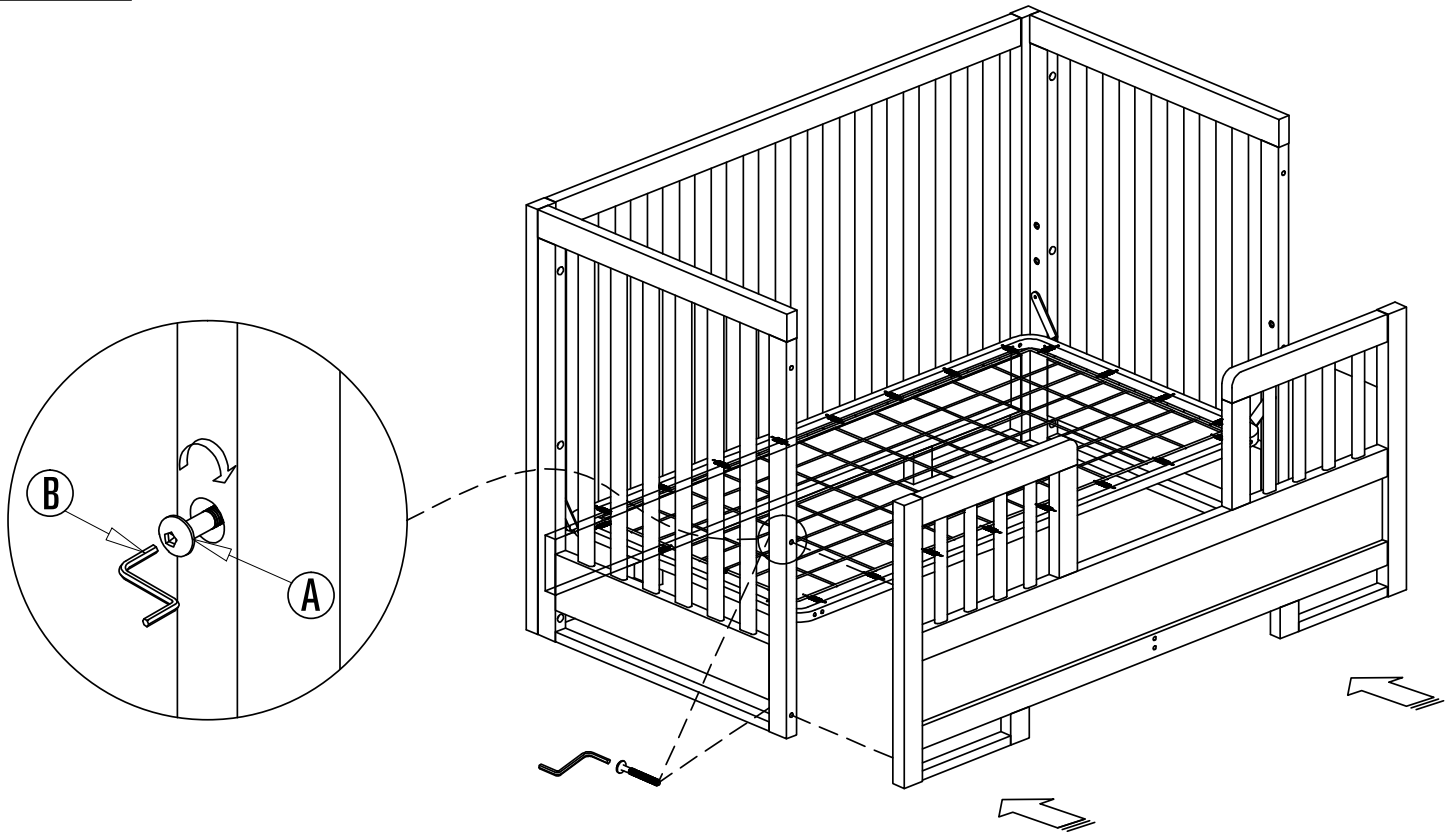

COPENHAGEN TODDLER RAIL

A

Allen Head Bolt M6*2-1/8" (4pcs)

B

Allen key 4mm (1pc) (Length may vary)

STEP 1

STEP 2

WARNING: WHEN USING AS TODDLER BED

Failure to follow these warnings and assembly instructions could result in serious injury or death.

- The intended user's minimum age must be at least 15 months old and maximum weight must not exceed 50lbs
- DO NOT place bed near windows where cords from blinds or drapes may strangle a child
- DO NOT place items with a string, cord, or ribbon, around a child's neck, such as a hood, strings, or pacifier cords
- DO NOT suspend strings over a toddler bed for any reason
- The mattress intended for this bed shall be a full-size crib mattress that must be at least 27-1/4 inches by 51-5/8 inches with a thickness not exceeding 6 inches.