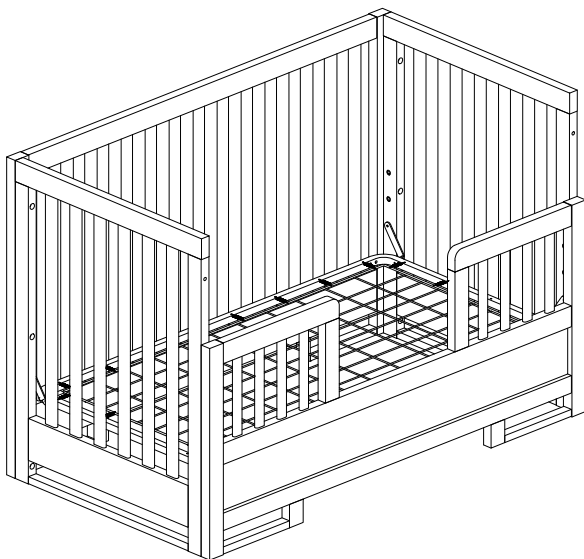

COPENHAGEN TODDLER RAIL

A

Allen Head Bolt M6*2-1/8" (4pcs)

B

Allen key 4mm (1pc) (Length may vary)

STEP 1

STEP 2

WARNING: WHEN USING AS TODDLER BED

Failure to follow these warnings and assembly instructions could result in serious injury or death.

- The intended user's minimum age must be at least 15 months old and maximum weight must not exceed 50lbs
- DO NOT place bed near windows where cords from blinds or drapes may strangle a child
- DO NOT place items with a string, cord, or ribbon, around a child's neck, such as a hood, strings, or pacifier cords
- DO NOT suspend strings over a toddler bed for any reason
- The mattress intended for this bed shall be a full-size crib mattress that must be at least 27-1/4 inches by 51-5/8 inches with a thickness not exceeding 6 inches.