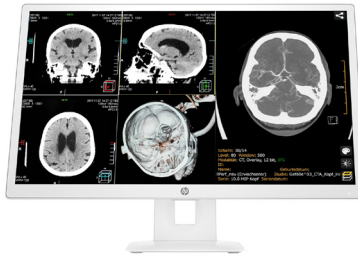

HP 27" 3MP Clinical Review Monitor

Display type	AHVA with LED backlight
Display size (diagonal)	68.47 cm (27")
Viewing angle	178° horizontal; 178° vertical
Brightness	350 cd/m ²
Contrast ratio	1000:1 static
Response Ratio	12 ms gray to gray
Product colour	White
Aspect ratio	16:9
Native resolution	3MP+ (2560 x 1440 @ 60Hz)
Resolutions supported	1024 x 768; 1280 x 1024; 1280 x 720; 1280 x 768; 1280 x 800; 1280 x 960; 1366 x 768; 1440 x 900; 1600 x 900; 1680 x 1050; 1920 x 1080; 1920 x 1200; 2560 x 1440; 640 x 480; 720 x 480; 800 x 600
Display features	Factory DICOM Calibrated Display, Anti-glare; Language selection; On-screen controls; Plug and Play; User programmable
User controls	Brightness; Color control; Contrast; Image control; Information; Management; Menu; OK; Power; Power control; Input control; Menu control; Sanitization
Input signal	1 DisplayPort™ 1.2 (with HDCP support); 1 HDMI 1.4 (with HDCP support); 1 VGA
Ports and Connectors	3 USB 2.0 (2 downstream, 1 upstream)
Environmental	Operating temperature: 5 to 35°C Operating humidity: 20 to 80% non-condensing
Power	Input voltage 100 to 240 VAC
Power consumption	55 W (maximum), 45 W (typical), 0.5 W (standby)
Dimensions	64.4 x 5.1 x 39.3 cm
Weight	5 kg
Physical security features	Security lock-ready
Certification and compliance	CB; CCC; CSA; DICOM Part14; FCC; Microsoft WHQL Certification (Windows 10); WEEE; IEC 60950; China Energy Label (CEL) Grade 3; IEC 60601-1-2; EN 60601-1-2; IP32 (front)
Environmental specifications	Arsenic-free display glass; Low halogen; Mercury-free display backlights
What's in the box	AC power cord; DisplayPort™ cable; Documentation; USB cable