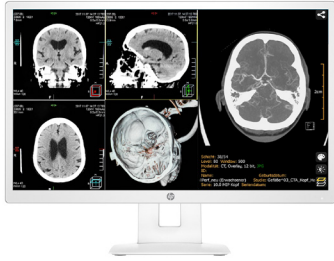

HP 27" 3MP Clinical Review Monitor

Display type	AHVA with LED backlight
Display size (diagonal)	68.47 cm (27")
Viewing angle	178° horizontal; 178° vertical
Brightness	350 cd/m ²
Contrast ratio	1000:1 static
Response Ratio	12 ms gray to gray
Product colour	White
Aspect ratio	16:9
Native resolution	3MP+ (2560 x 1440 @ 60Hz)
Resolutions supported	1024 x 768; 1280 x 1024; 1280 x 720; 1280 x 768; 1280 x 800; 1280 x 960; 1366 x 768; 1440 x 900; 1600 x 900; 1680 x 1050; 1920 x 1080; 1920 x 1200; 2560 x 1440; 640 x 480; 720 x 480; 800 x 600
Display features	Factory DICOM Calibrated Display, Anti-glare; Language selection; On-screen controls; Plug and Play; User programmable
User controls	Brightness; Color control; Contrast; Image control; Information; Management; Menu; OK; Power; Power control; Input control; Menu control; Sanitization
Input signal	1 DisplayPort™ 1.2 (with HDCP support); 1 HDMI 1.4 (with HDCP support); 1 VGA
Ports and Connectors	3 USB 2.0 (2 downstream, 1 upstream)
Environmental	Operating temperature: 5 to 35°C Operating humidity: 20 to 80% non-condensing
Power	Input voltage 100 to 240 VAC
Power consumption	55 W (maximum), 45 W (typical), 0.5 W (standby)
Dimensions	64.4 x 5.1 x 39.3 cm
Weight	5 kg
Physical security features	Security lock-ready
Certification and compliance	CB; CCC; CSA; DICOM Part14; FCC; Microsoft WHQL Certification (Windows 10); WEEE; IEC 60950; China Energy Label (CEL) Grade 3; IEC 60601-1-2; EN 60601-1-2; IP32 (front)
Environmental specifications	Arsenic-free display glass; Low halogen; Mercury-free display backlights
What's in the box	AC power cord; DisplayPort™ cable; Documentation; USB cable