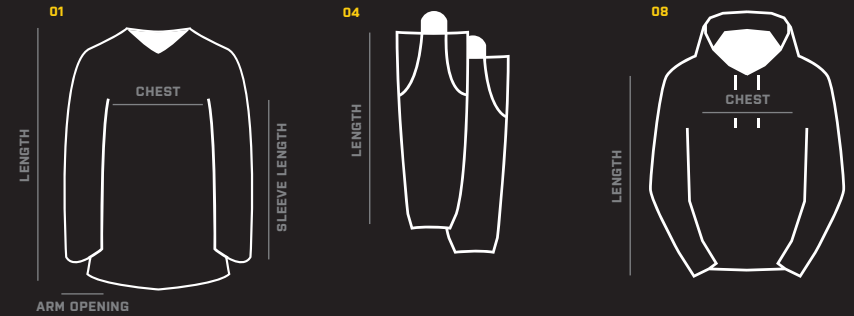

01 PRACTICE JERSEYS

SIZE	CHEST	LENGTH	SLEEVE LENGTH	ARM OPENING
JR XS	18"	26"	20.75"	4.75"
JR S/M	19"	27"	23"	5"
JR L/XL	21.5"	28"	26"	5.5"
SENIOR S	22"	32"	30.5"	6"
SENIOR M	24"	32.5"	31.75"	6"
SENIOR L	26"	33"	33"	6"
SENIOR XL	27.5"	34"	34.5"	6.25"
SENIOR XXL	29"	35"	35.5"	6.25"
JR GOALIE	26.5"	28"	24"	7"
INTD GOALIE	32"	31"	28"	8"
SR GOALIE	32"	35"	32"	8.5"

02 PERFORMANCE TECH TEE / LONG SLEEVE

SIZE	CHEST	LENGTH
YS	26.75"	19.375"
YM	29.5"	21"
YL	32.25"	22.875"
YXL	35.5"	24.75"
S	37"	26.75"
M	40"	27.75"
L	43"	28.75"
XL	46"	29.75"
XXL	49"	30.75"

03 PERFORMANCE 1/4 ZIP

SIZE	LENGTH	CHEST	SLEEVE LENGTH
S	27.75"	40"	34"
M	28.75"	42"	35"
L	29.75"	45"	36"
XL	30.75"	48"	37"
XXL	31.75"	54"	38"

04 PRO STYLE HOCKEY SOCKS

SIZE	LENGTH	SHIN GUARD	PLAYER HEIGHT
S	22"	7" - 9"	3'3" - 4'7"
M	24"	10" - 12"	4'3" - 5'7"
L	27"	13" - 14"	5'5" - 5'9"
XL	30"	15" - 17"	5'8" - 6'5"

05 KNIT HOCKEY SOCKS

SIZE	SHIN GUARD	PLAYER HEIGHT
22"	9" - 12"	3'7" - 5'0"
26"	13" - 15"	5'0" - 5'7"
30"	16" - 17"	5'7" - 6'3"

06 PERFORMANCE SHORTS

SIZE	WAIST	INSEAM
YS	21"	5.5"
YM	23"	6.375"
YL	24.75"	7"
YXL	27"	7.625"
S	26"	8"
M	29"	8"
L	32"	8"
XL	35"	8"
XXL	38"	8"

07 PERFORMANCE JOGGERS

SIZE	WAIST	INSEAM
YS	21.5"	25.5"
YM	23.5"	25.75"
YL	25.5"	26"
YXL	27.5"	26.25"
S	28"	28"
M	31"	28.25"
L	34"	28.5"
XL	37"	28.75"
XXL	40"	29"

08 HOODIES

SIZE	CHEST	LENGTH
YS	31"	23"
YM	33"	24"
YL	35"	25"
YXL	37"	26"
S	43"	27"
M	45"	28"
L	47"	29"
XL	50"	30"
XXL	53"	31"

09 PERFORMANCE POLO

SIZE	CHEST	LENGTH
S	29"	36" - 38"
M	30"	39" - 40"
L	31"	42" - 44"
XL	32"	45" - 48"
XXL	33"	49" - 51"
XXXL	34"	52" - 53"