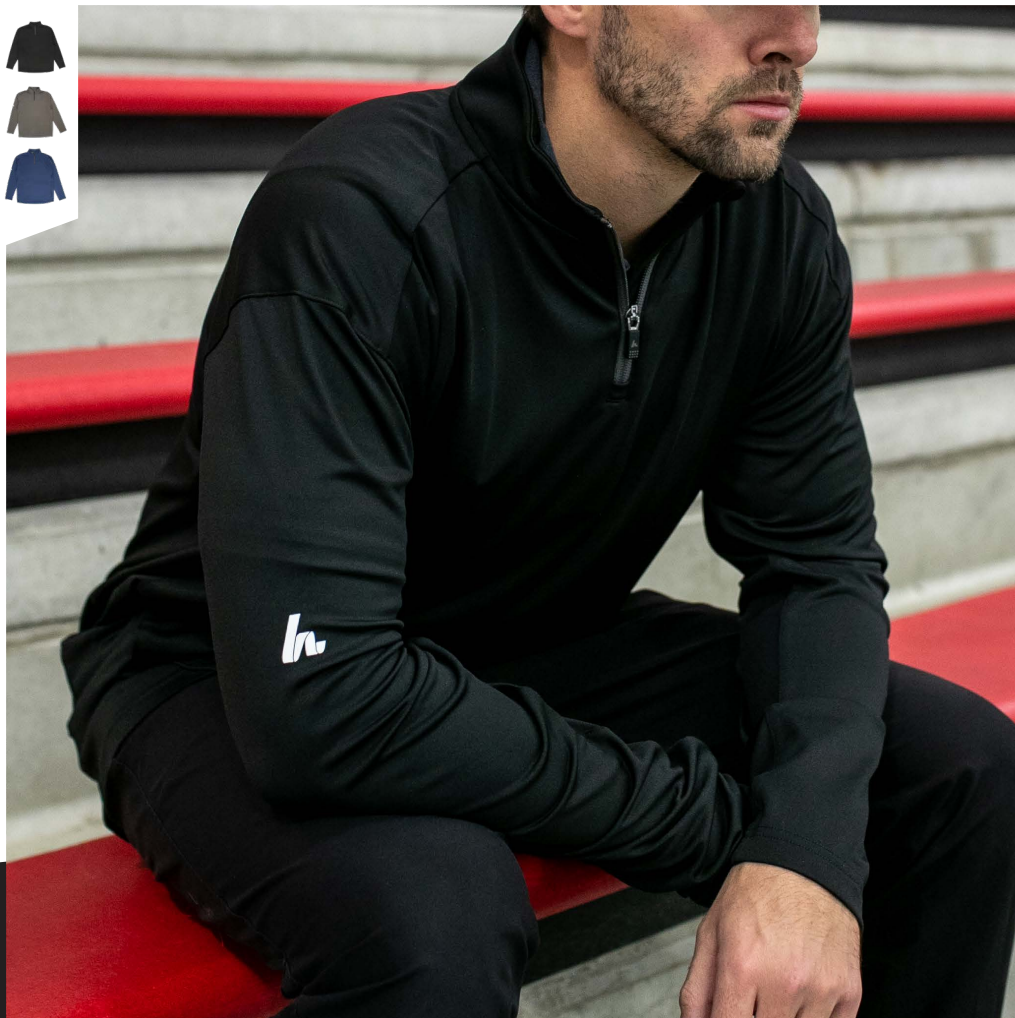

PERFORMANCE 1/4 ZIP

CUSTOMIZATION - CONTACT HOWIES TO FIND YOUR LOCAL DEALER

Warm up in style with our Howies Performance 1/4 zip! Lightweight and breathable, this 1/4 zip is designed to move with you for whatever your workout holds.

94% POLY / 6% SPANDEX

ADULT S - ADULT XXXL