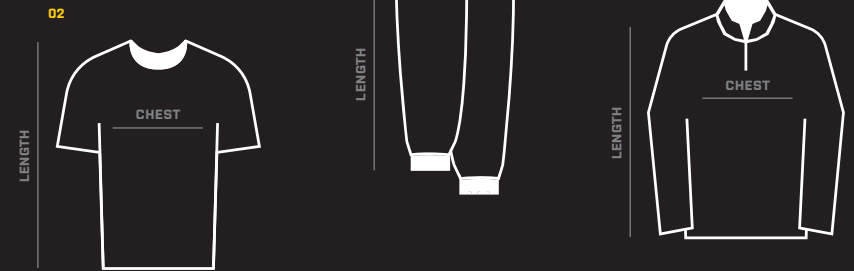

01 PRACTICE JERSEYS

SIZE	CHEST	LENGTH	SLEEVE LENGTH	ARM OPENING
JR XS	18"	26"	20.75"	4.75"
JR S/M	19"	27"	23"	5"
JR L/XL	21.5"	28"	26"	5.5"
SENIOR S	22"	32"	30.5"	6"
SENIOR M	24"	32.5"	31.75"	6"
SENIOR L	26"	33"	33"	6"
SENIOR XL	27.5"	34"	34.5"	6.25"
SENIOR XXL	29"	35"	35.5"	6.25"
JR GOALIE	26.5"	28"	24"	7"
INTD GOALIE	32"	31"	28"	8"
SR GOALIE	32"	35"	32"	8.5"

02 PERFORMANCE TECH TEE / LONG SLEEVE

SIZE	CHEST	LENGTH
YS	26.75"	19.375"
YM	29.5"	21"
YL	32.25"	22.875"
YXL	35.5"	24.75"
S	37"	26.75"
M	40"	27.75"
L	43"	28.75"
XL	46"	29.75"
XXL	49"	30.75"

03 PERFORMANCE 1/4 ZIP

SIZE	LENGTH	CHEST	SLEEVE LENGTH
S	27.75"	40"	34"
M	28.75"	42"	35"
L	29.75"	45"	36"
XL	30.75"	48"	37"
XXL	31.75"	54"	38"

04 PRO STYLE HOCKEY SOCKS

SIZE	LENGTH	SHIN GUARD	PLAYER HEIGHT
S	22"	7" - 9"	3'3" - 4'7"
M	24"	10" - 12"	4'3" - 5'7"
L	27"	13" - 14"	5'5" - 5'9"
XL	30"	15" - 17"	5'8" - 6'5"

05 KNIT HOCKEY SOCKS

SIZE	SHIN GUARD	PLAYER HEIGHT
22"	9" - 12"	3'7" - 5'0"
26"	13" - 15"	5'0" - 5'7"
30"	16" - 17"	5'7" - 6'3"

06 PERFORMANCE SHORTS

SIZE	WAIST	INSEAM
YS	21"	5.5"
YM	23"	6.375"
YL	24.75"	7"
YXL	27"	7.625"
S	26"	8"
M	29"	8"
L	32"	8"
XL	35"	8"
XXL	38"	8"

07 PERFORMANCE JOGGERS

SIZE	WAIST	INSEAM
YS	21.5"	25.5"
YM	23.5"	25.75"
YL	25.5"	26"
YXL	27.5"	26.25"
S	28"	28"
M	31"	28.25"
L	34"	28.5"
XL	37"	28.75"
XXL	40"	29"

08 HOODIES

SIZE	CHEST	LENGTH
YS	31"	23"
YM	33"	24"
YL	35"	25"
YXL	37"	26"
S	43"	27"
M	45"	28"
L	47"	29"
XL	50"	30"
XXL	53"	31"

09 PERFORMANCE POLO

SIZE	CHEST	LENGTH
S	29"	36" - 38"
M	30"	39" - 40"
L	31"	42" - 44"
XL	32"	45" - 48"
XXL	33"	49" - 51"
XXXL	34"	52" - 53"

10 PUFFER JACKET

SIZE	CHEST	LENGTH	SLEEVE LENGTH
XS	43"	25"	27"
S	45"	26"	27.5"
M	47"	27"	28"
L	49"	28"	28.5"
XL	51"	29"	29"
XXL	53"	30"	29.5"
XXXL	56"	31.5"	30"

11 SKATE GUARDS

SIZE	SKATE SIZE
YOUTH	UP TO 13Y
JUNIOR	1.0 JR - 5.0 JR
SENIOR	6.0 SR - 13.0 SR

*ARM LENGTH SHOULD BE MEASURED FROM ARMPIT TO WRIST WITH A STRAIGHT ARM