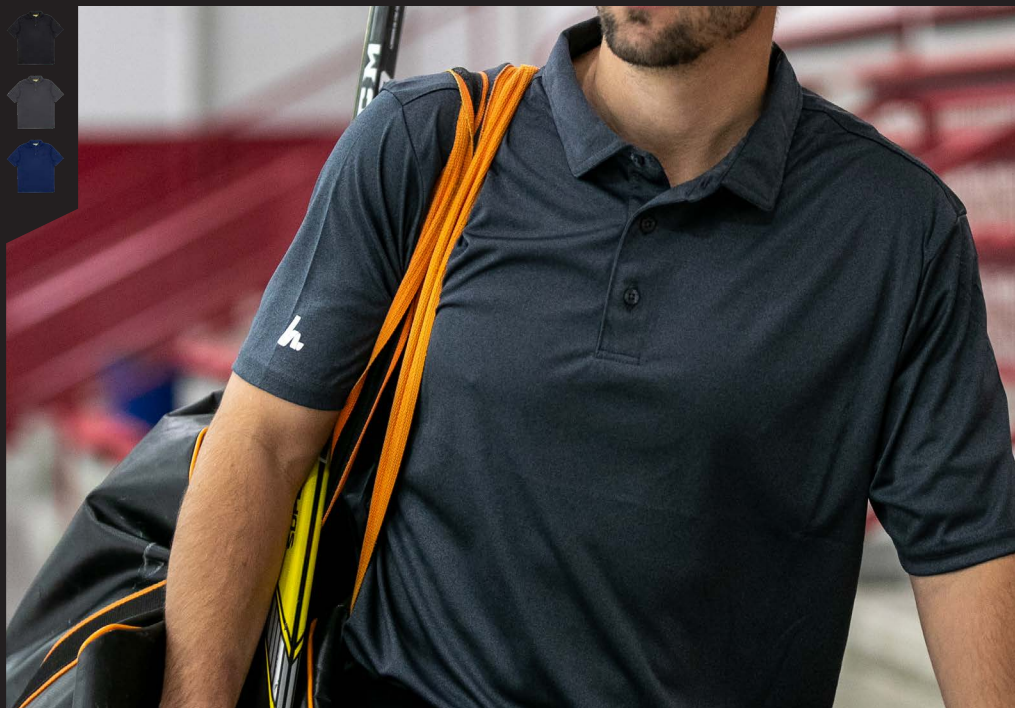

PERFORMANCE POLO

CUSTOMIZATION - CONTACT HOWIES TO FIND YOUR LOCAL DEALER

Built for high-level comfort, the Howies Performance Polo is destined to become your new favorite tarp on the golf course. This polo comes with four-way stretch and moisture wicking technology, leaving you feeling great as you pipe your driver 300 down the fairway.

100% POLY

ADULT S - ADULT XXXL