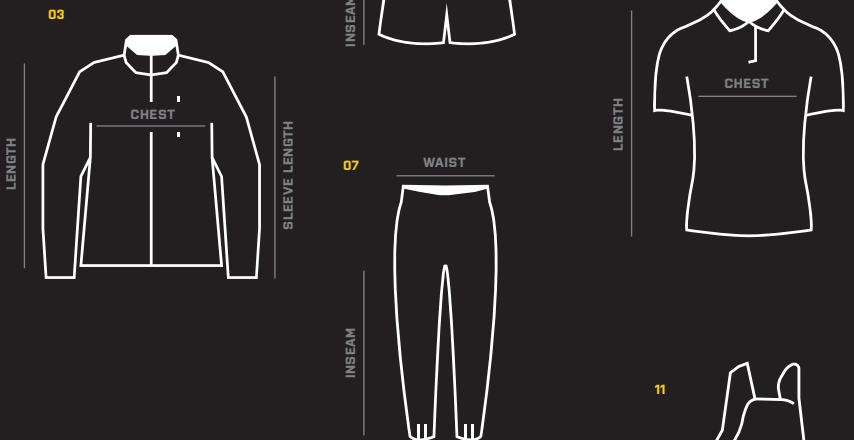

07 PERFORMANCE JOGGERS

SIZE	WAIST	INSEAM
YS	21.5"	25.5"
YM	23.5"	25.75"
YL	25.5"	26"
YXL	27.5"	26.25"
S	28"	28"
M	31"	28.25"
L	34"	28.5"
XL	37"	28.75"
XXL	40"	29"

08 HOODIES

SIZE	CHEST	LENGTH
YS	31"	23"
YM	33"	24"
YL	35"	25"
YXL	37"	26"
S	43"	27"
M	45"	28"
L	47"	29"
XL	50"	30"
XXL	53"	31"

09 PERFORMANCE POLO

SIZE	CHEST	LENGTH
S	29"	36" - 38"
M	30"	39" - 40"
L	31"	42" - 44"
XL	32"	45" - 48"
XXL	33"	49" - 51"
XXXL	34"	52" - 53"

10 PUFFER JACKET

SIZE	CHEST	LENGTH	SLEEVE LENGTH
XS	43"	25"	27"
S	45"	26"	27.5"
M	47"	27"	28"
L	49"	28"	28.5"
XL	51"	29"	29"
XXL	53"	30"	29.5"
XXXL	56"	31.5"	30"