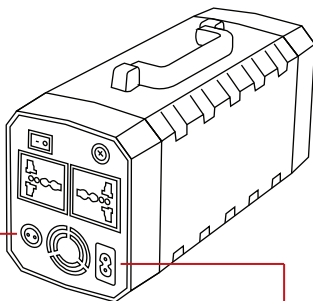

RECHARGING OMEGA 453

The Omega will beep when power levels are low as a reminder to recharge.”

SOLAR CHARGER

AC WALL CHARGER