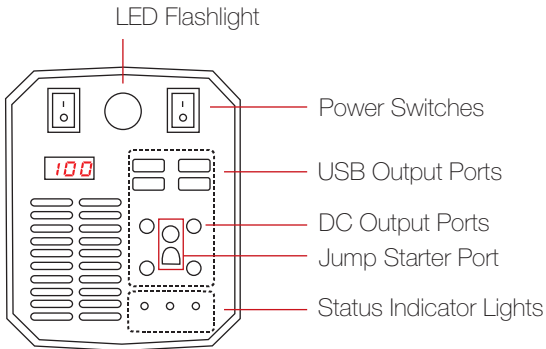

OVERVIEW

DC OUTPUT (FRONT)