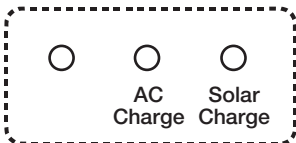

RECHARGING OMEGA 453

The Omega will beep when power levels are low as a reminder to recharge.”

SOLAR CHARGER

AC WALL CHARGER

CHARGING INDICATORS

- Red = Charging
- Green = Fully charged

TECHNICAL SPECIFICATIONS