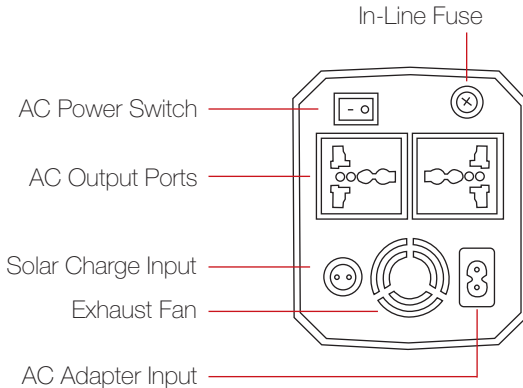

AC OUTPUT (BACK)