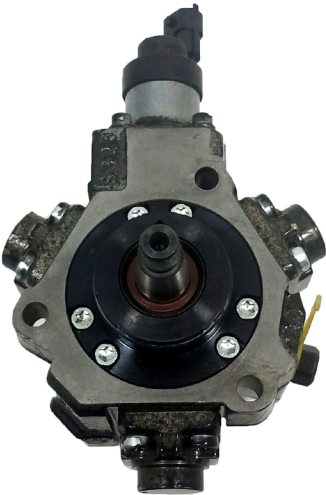

# NEW & REBUILT BOSCH CP3 FUEL INJECTION PUMPS SALE

0-445-010-044 (CR/CP3S3/R110/30-789S) New | Qty = 1

0-445-020-043 (4988593) New | Qty = 67

0-445-020-070 (6271-71-1110) New | Qty = 1

0-445-020-149 (5264243) New | Qty = 36

0-445-020-176 (5252703) New | Qty = 1

0-445-020-057 (3817389) Rebuilt | Qty = 2

0-986-437-004 (0-281-002-480) Rebuilt | Qty = 1

0-986-437-322 (CR/CP3S3/R70/20-789S) Rebuilt | Qty = 1

0-986-437-323 (CR/CP3S3/R70/20-89S) Rebuilt | Qty = 1