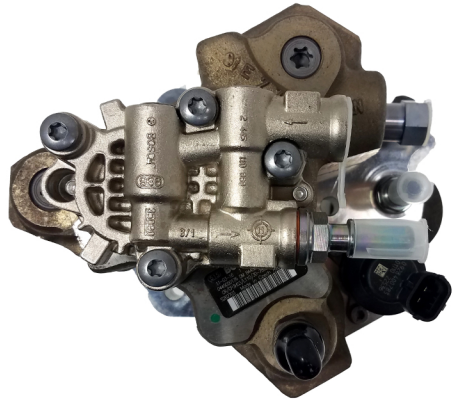

# NEW & REBUILT BOSCH CP3 FUEL INJECTION PUMPS SALE

0-445-010-044 (CR/CP3S3/R110/30-789S) New | Qty = 1

0-445-020-043 (4988593) New | Qty = 67

0-445-020-070 (6271-71-1110) New | Qty = 1

0-445-020-149 (5264243) New | Qty = 36

0-445-020-176 (5252703) New | Qty = 1

0-445-020-057 (3817389) Rebuilt | Qty = 2

0-986-437-004 (0-281-002-480) Rebuilt | Qty = 1

0-986-437-322 (CR/CP3S3/R70/20-789S) Rebuilt | Qty = 1

0-986-437-323 (CR/CP3S3/R70/20-89S) Rebuilt | Qty = 1