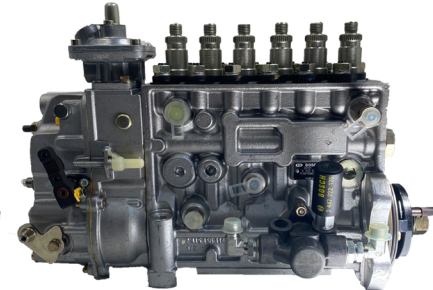

NEW BOSCH & JOHN DEERE CUMMINS INJECTION PUMP SALE

**NO CORE
CHARGE**

QTY	Part Number	PRICE
1	0-402-066-719	\$700.00
5	0-402-066-727	\$700.00
16	0-402-076-817	\$700.00
6	0-402-076-823	\$700.00
2	0-402-796-213	\$800.00
1	0-402-996-310	\$800.00
2	0-445-020-150	\$500.00
1	F-002-A0Z-008	\$600.00
1	F-002-A0Z-042	\$600.00
1	F-002-A0Z-189	\$600.00

Did You Know?

The land speed record for a diesel powered pickup was set by a Cummins prepared Dodge Ram at Bonneville Salt Flats on September 25, 1996 @ 141.256 mph.

Goldfarb & Associates

FIND US ON

WWW.GOLDFARBINC.COM