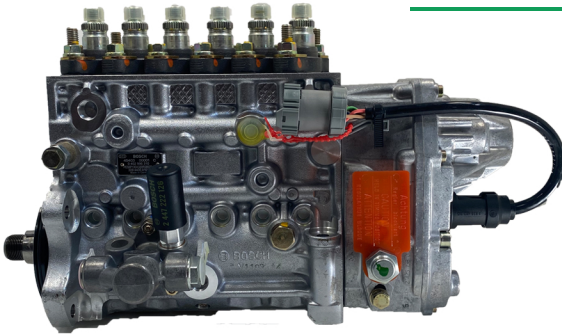

NEW BOSCH & JOHN DEERE CUMMINS INJECTION PUMP SALE

**NO CORE
CHARGE**

QTY	Part Number	PRICE
1	0-402-066-719	\$700.00
5	0-402-066-727	\$700.00
16	0-402-076-817	\$700.00
6	0-402-076-823	\$700.00
2	0-402-796-213	\$800.00
1	0-402-996-310	\$800.00
2	0-445-020-150	\$500.00
1	F-002-A0Z-008	\$600.00
1	F-002-A0Z-042	\$600.00
1	F-002-A0Z-189	\$600.00

Did You Know?

The land speed record for a diesel powered pickup was set by a Cummins prepared Dodge Ram at Bonneville Salt Flats on September 25, 1996 @ 141.256 mph.

Goldfarb & Associates

FIND US ON

WWW.GOLDFARBINC.COM