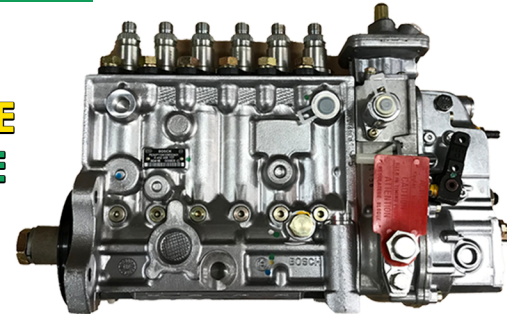

NEW BOSCH & JOHN DEERE CUMMINS INJECTION PUMP SALE

**NO CORE
CHARGE**

QTY	Part Number	PRICE
1	0-402-066-719	\$700.00
5	0-402-066-727	\$700.00
16	0-402-076-817	\$700.00
6	0-402-076-823	\$700.00
2	0-402-796-213	\$800.00
1	0-402-996-310	\$800.00
2	0-445-020-150	\$500.00
1	F-002-A0Z-008	\$600.00
1	F-002-A0Z-042	\$600.00
1	F-002-A0Z-189	\$600.00

Did You Know?

The land speed record for a diesel powered pickup was set by a Cummins prepared Dodge Ram at Bonneville Salt Flats on September 25, 1996 @ 141.256 mph.

Goldfarb & Associates

FIND US ON

WWW.GOLDFARBINC.COM