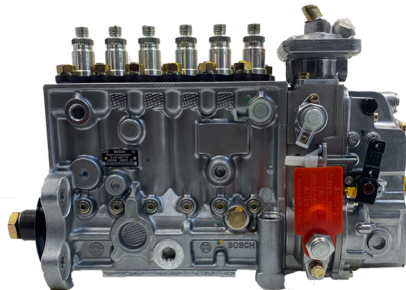

NEW BOSCH & JOHN DEERE CUMMINS INJECTION PUMP SALE

**NO CORE
CHARGE**

QTY	Part Number	PRICE
1	0-402-066-719	\$700.00
5	0-402-066-727	\$700.00
16	0-402-076-817	\$700.00
6	0-402-076-823	\$700.00
2	0-402-796-213	\$800.00
1	0-402-996-310	\$800.00
2	0-445-020-150	\$500.00
1	F-002-A0Z-008	\$600.00
1	F-002-A0Z-042	\$600.00
1	F-002-A0Z-189	\$600.00

Did You Know?

The land speed record for a diesel powered pickup was set by a Cummins prepared Dodge Ram at Bonneville Salt Flats on September 25, 1996 @ 141.256 mph.

Goldfarb & Associates

FIND US ON

WWW.GOLDFARBINC.COM