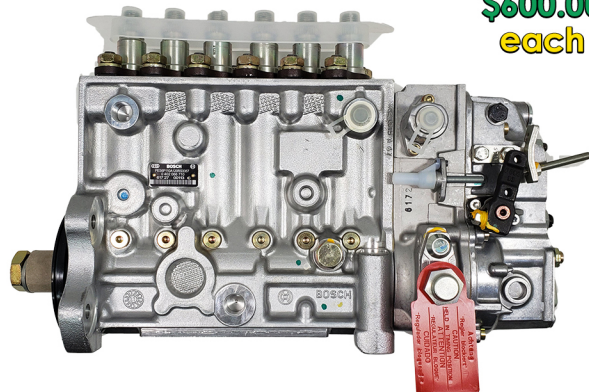

NEW BOSCH CUMMINS INJECTION PUMPS SALE

\$500.00
each

PART #

BOSCH # 9-400-030-720

CUMMINS # 3928595

QUANTITY = 14

BOSCH # 9-400-030-735

CUMMINS # 3929411

QUANTITY = 3

BOSCH # 9-400-030-738

CUMMINS # 3929408

QUANTITY = 33

\$600.00
each

PART #

BOSCH # 0-402-066-710

CUMMINS # 3934780