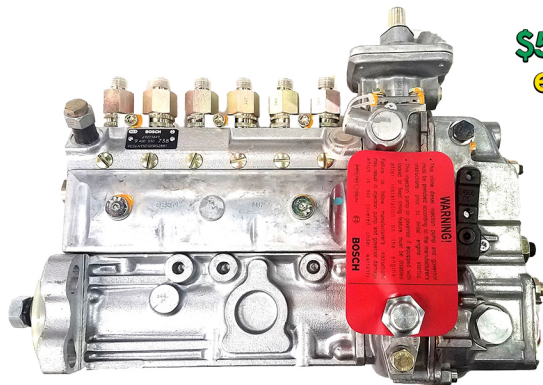

NEW BOSCH CUMMINS INJECTION PUMPS SALE

\$500.00
each

PART #

BOSCH # 9-400-030-720

CUMMINS # 3928595

QUANTITY = 14

BOSCH # 9-400-030-735

CUMMINS # 3929411

QUANTITY = 3

BOSCH # 9-400-030-738

CUMMINS # 3929408

QUANTITY = 33

\$600.00
each

PART #

BOSCH # 0-402-066-710

CUMMINS # 3934780