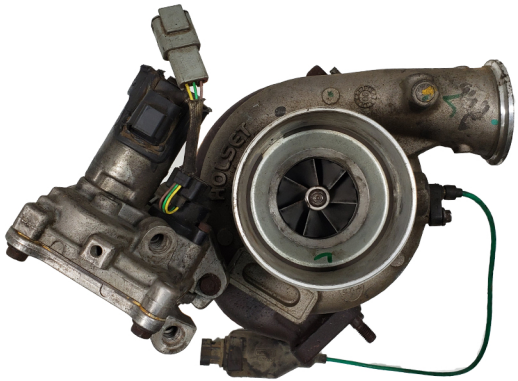

HOLSET HE341VE - HE300VG TURBOCHARGER CORES SALE

HOLSET PART # **3795958**

OEM SUPPLIED # **3795961; 3795962; 3599515; 3599516**

OEM CUSTOMER # **4089945; 4089947**

MODEL - **HE300VG; HE341VE**

5.9L, 6.7L CUMMINS TRUCK, DODGE CAB & CHASSIS

QUANTITY = **57** GOOD AND **15** DAMAGED UNITS

FITS **2004-09** DIESEL ENGINE

ISB, QSB, ISL, QSL, ISB02, ECHO LMRO, B SERIES

* DAMAGED UNITS SOLD AT **\$175.00** EACH

\$375.00
each

Goldfarb & Associates

FIND US ON