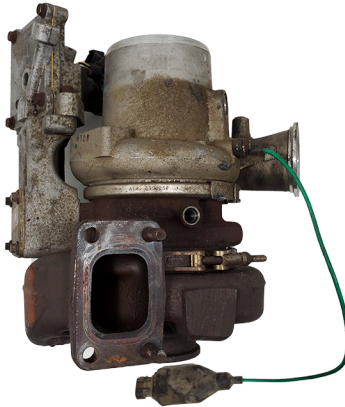

HOLSET HE341VE - HE300VG TURBOCHARGER CORES SALE

HOLSET PART # **3795958**

OEM SUPPLIED # **3795961; 3795962; 3599515; 3599516**

OEM CUSTOMER # **4089945; 4089947**

MODEL - **HE300VG; HE341VE**

5.9L, 6.7L CUMMINS TRUCK, DODGE CAB & CHASSIS

QUANTITY = **57** GOOD AND **15** DAMAGED UNITS

FITS **2004-09** DIESEL ENGINE

ISB, QSB, ISL, QSL, ISB02, ECHO LMRO, B SERIES

* DAMAGED UNITS SOLD AT **\$175.00** EACH

\$375.00
each

Goldfarb & Associates

FIND US ON