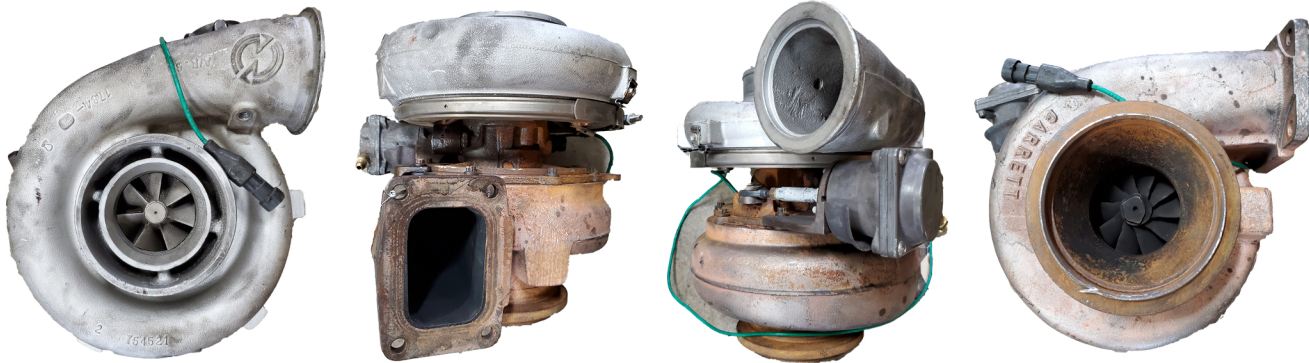

# DETROIT GTA4502V TURBOCHARGER CORES SALE

PART # **758204-5007**

OEM # **23534361; 23533364**

**23534360; 23534356**

CHRA # **720191-0085**

MODEL - **GTA4502V**

QUANTITY = 44

**14.0L DETROIT DIESEL SERIES 60**