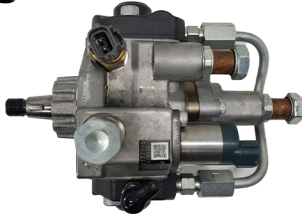

# DENSO HPO, HP3 & HP4 FUEL INJECTION PUMP CORES SALE

**\$150.00**  
each

## Denso Isuzu, John Deere HP3 & HP4

Injection Pump Cores

**294000-0560/61/62/63/64** | RE527528 | Qty = 33

**294000-1124/26** | 8980817716 | Qty = 18

**294000-1180/81/82** | 8973865583 | Qty = 20

**294000-1762** | Qty = 22