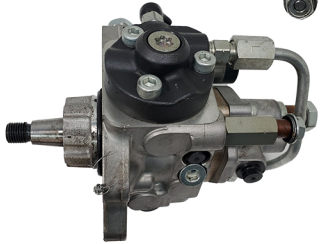

# DENSO HPO, HP3 & HP4 FUEL INJECTION PUMP CORES SALE

**\$150.00**  
each

## Denso Isuzu, John Deere HP3 & HP4

Injection Pump Cores

**294000-0560/61/62/63/64** | RE527528 | Qty = 33

**294000-1124/26** | 8980817716 | Qty = 18

**294000-1180/81/82** | 8973865583 | Qty = 20

**294000-1762** | Qty = 22

## Denso Isuzu HPO

Injection Pump Cores

**094000-0161** | Qty = 3

**094000-0163** | Qty = 1

**094000-0165** | Qty = 1

**094000-0166** | Qty = 4

**094000-0167** | Qty = 2

**094000-0484** | Qty = 1