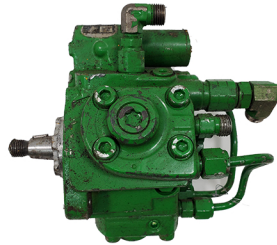

# DENSO HPO, HP3 & HP4 FUEL INJECTION PUMP CORES SALE

**\$150.00**  
each

## Denso Isuzu, John Deere HP3 & HP4

Injection Pump Cores

**294000-0560/61/62/63/64** | RE527528 | Qty = 33

**294000-1124/26** | 8980817716 | Qty = 18

**294000-1180/81/82** | 8973865583 | Qty = 20

**294000-1762** | Qty = 22