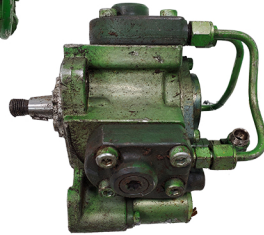

# DENSO HPO, HP3 & HP4 FUEL INJECTION PUMP CORES SALE

**\$150.00**  
each

## Denso Isuzu, John Deere HP3 & HP4

Injection Pump Cores

**294000-0560/61/62/63/64** | RE527528 | Qty = 33

**294000-1124/26** | 8980817716 | Qty = 18

**294000-1180/81/82** | 8973865583 | Qty = 20

**294000-1762** | Qty = 22