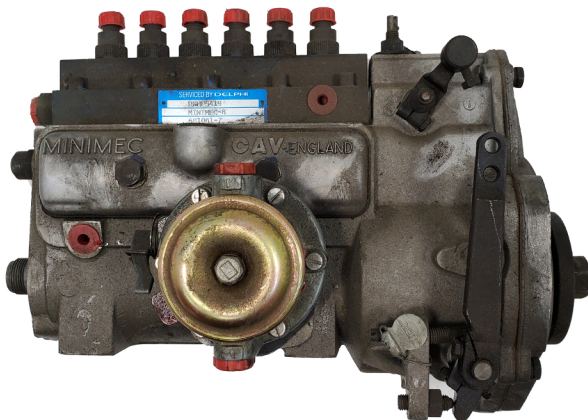

# SIMMS & MINIMEC INJECTION PUMP CORES SALE

**111P5316/A** | Qty = 1

**4028851** | Qty = 1

**4595** | Qty = 1

**4869** | Qty = 1

**5211** | Qty = 1

**DP4656** | Qty = 1

**EX-38275** | Qty = 1