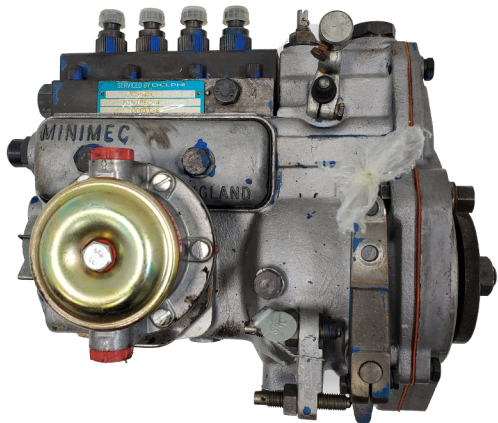

# SIMMS & MINIMEC INJECTION PUMP CORES SALE

**111P5316/A** | Qty = 1

**4028851** | Qty = 1

**4595** | Qty = 1

**4869** | Qty = 1

**5211** | Qty = 1

**DP4656** | Qty = 1

**EX-38275** | Qty = 1