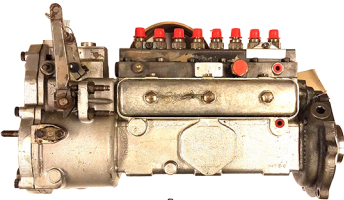

# REBUILT SIMMS & MINIMEC INJECTION PUMPS SALE

**\$600**

**P4573 | Qty = 1**

**\$500**

**P4685 | Qty = 1**

**\$500**

**P5719 | Qty = 1**

**\$1100**