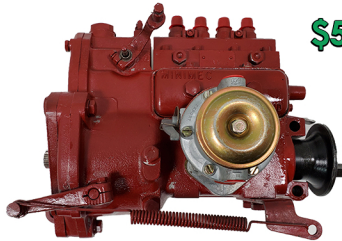

# REBUILT SIMMS & MINIMEC INJECTION PUMPS SALE

**\$600**

**P4573 | Qty = 1**

**\$500**

**P4685 | Qty = 1**

**\$500**

**P5719 | Qty = 1**

**\$1100**