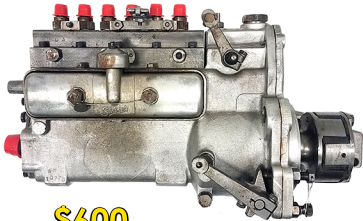

REBUILT SIMMS & MINIMEC INJECTION PUMPS SALE

$600

P4573 | Qty = 1