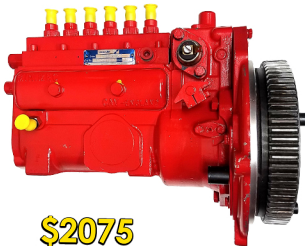

$2075

P5520 | Qty = 1