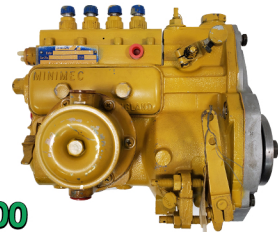

# SIMMS & MINIMEC INJECTION PUMP CORES SALE

**111P5316/A** | Qty = 1

**4028851** | Qty = 1

**4595** | Qty = 1

**4869** | Qty = 1

**5211** | Qty = 1

**DP4656** | Qty = 1

**EX-38275** | Qty = 1

# REBUILT SIMMS & MINIMEC INJECTION PUMPS SALE

**\$600**

**P4573 | Qty = 1**

**\$500**

**P4685 | Qty = 1**

**\$500**

**P5719 | Qty = 1**

**\$1100**