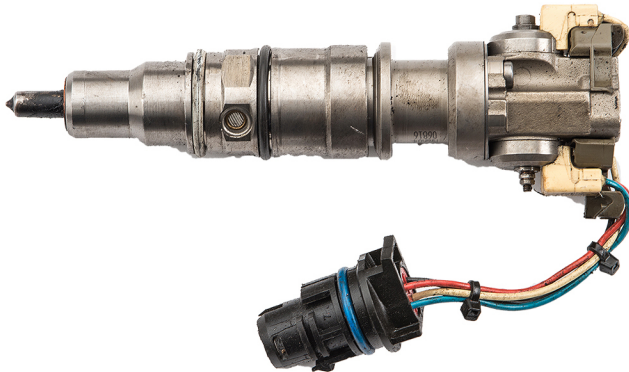

WE ARE LOOKING FOR CORES!

FORD 6.0L

Fuel Injector Cores
We will pay \$15.00 each.

FORD 6.7L

Part #
0-445-117-040 (grey arm)
0-445-117-043 (grey arm)
Fuel Injector Cores
We will pay \$15.00 each.