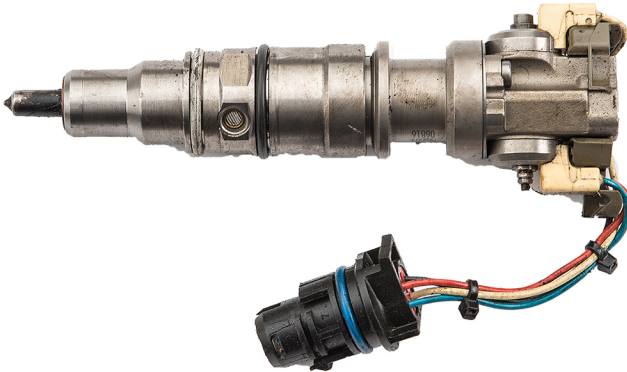

WE ARE LOOKING FOR CORES!

FORD 6.0L

Fuel Injector Cores
We will pay \$15.00 each.

FORD 6.7L

Part #
0-445-117-040 (grey arm)
0-445-117-043 (grey arm)
Fuel Injector Cores
We will pay \$15.00 each.