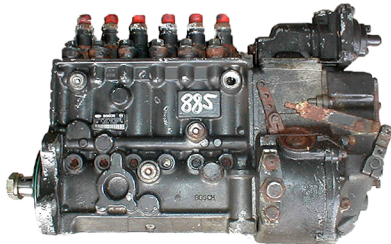

4972 Boiling Brook Parkway
Rockville, MD 20852
301-770-4514

Goldfarb & Associates INC
PUMPS • INJECTORS • TURBOS

www.goldfarbinc.com

WE WANT TO BUY YOUR CORES!

GM 6.5 STANADYNE Pump Cores

Part #5288, 5459, 5521, 5942

\$60.00 Each
Must Be Complete

CHEVY DURAMAX CP3 Pump Cores

0-445-020-005, 017, 030, 105, 0-986-437-303, 308, 332

\$100.00 Each

BOSCH P7100 Pump Cores

DODGE

0-402-736-838, 841, 854, 885, 887, 911, 913

\$400.00 Each

CUMMINS 6.7L COMMON RAIL Fuel Injector Cores

\$30.00 Each

All other Cummins or Mack P7100 Pump Cores

Part #'s 0-402-736-XXX or 0-402-746-XXX

\$125.00 Each