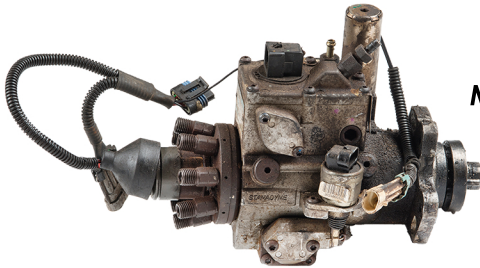

4972 Boiling Brook Parkway
Rockville, MD 20852
301-770-4514

Goldfarb & Associates INC
PUMPS • INJECTORS • TURBOS

www.goldfarbinc.com

WE WANT TO BUY YOUR CORES!

GM 6.5 STANADYNE Pump Cores

Part #5288, 5459, 5521, 5942

\$60.00 Each
Must Be Complete

CHEVY DURAMAX CP3 Pump Cores

0-445-020-005, 017, 030, 105, 0-986-437-303, 308, 332

\$100.00 Each

BOSCH P7100 Pump Cores

DODGE

0-402-736-838, 841, 854, 885, 887, 911, 913

\$400.00 Each

CUMMINS 6.7L COMMON RAIL Fuel Injector Cores

\$30.00 Each

All other Cummins or Mack P7100 Pump Cores

Part #'s 0-402-736-XXX or 0-402-746-XXX

\$125.00 Each