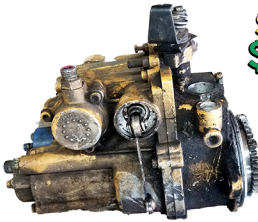

CATERPILLAR INJECTION PUMP CORES SALE

~~\$350~~
\$250

CATERPILLAR #1160
Qty = 1

~~\$250~~
\$150

CAT #3116
Qty = 2

~~\$250~~
\$150

CAT #3126 HPOP
Qty = 7

~~\$450~~
\$400

CAT #C7/C9
254-4357; 294-3019
Qty = 14

~~\$350~~
\$250

CAT #3208 N/A
Qty = 9

~~\$350~~
\$250

CAT #3208 TURBO
Qty = 6

~~\$400~~
\$300

CAT #3304; 8N2498
Qty = 4

~~\$350~~
\$250