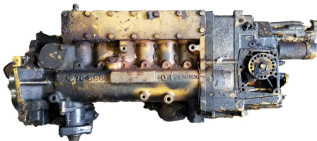

CAT #3406B
Qty = 15

~~$450~~
$350