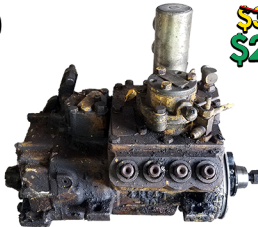

CATERPILLAR INJECTION PUMP CORES SALE

~~\$350~~
\$250

CATERPILLAR #1160
Qty = 1

~~\$250~~
\$150

CAT #3116
Qty = 2

~~\$250~~
\$150

CAT #3126 HPOP
Qty = 7

~~\$450~~
\$400

CAT #C7/C9
254-4357; 294-3019
Qty = 14

~~\$350~~
\$250

CAT #3208 N/A
Qty = 9

~~\$350~~
\$250

CAT #3208 TURBO
Qty = 6

~~\$400~~
\$300

CAT #3304; 8N2498
Qty = 4

~~\$350~~
\$250