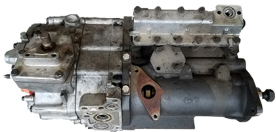

CAT #3306; 4P1400
Qty = 1

~~$450~~
$350