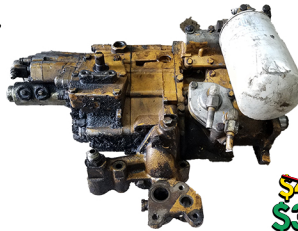

CATERPILLAR INJECTION PUMP CORES SALE

~~\$350~~
\$250

CATERPILLAR #1160
Qty = 1

~~\$250~~
\$150

CAT #3116
Qty = 2

~~\$250~~
\$150

CAT #3126 HPOP
Qty = 7

~~\$450~~
\$400

CAT #C7/C9
254-4357; 294-3019
Qty = 14

~~\$350~~
\$250

CAT #3208 N/A
Qty = 9

~~\$350~~
\$250

CAT #3208 TURBO
Qty = 6

~~\$400~~
\$300

CAT #3304; 8N2498
Qty = 4

~~\$350~~
\$250