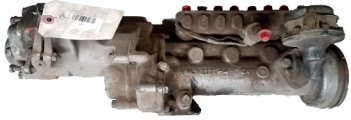

CATERPILLAR INJECTION PUMP CORES SALE

~~\$350~~
\$250

CATERPILLAR #1160
Qty = 1

~~\$250~~
\$150

CAT #3116
Qty = 2

~~\$250~~
\$150

CAT #3126 HPOP
Qty = 7

~~\$450~~
\$400

CAT #C7/C9
254-4357; 294-3019
Qty = 14

~~\$350~~
\$250

CAT #3208 N/A
Qty = 9

~~\$350~~
\$250

CAT #3208 TURBO
Qty = 6

~~\$400~~
\$300

CAT #3304; 8N2498
Qty = 4

~~\$350~~
\$250