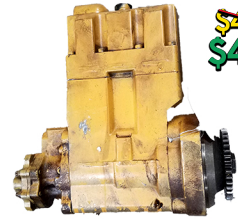

CATERPILLAR INJECTION PUMP CORES SALE

~~\$350~~
\$250

CATERPILLAR #1160
Qty = 1

~~\$250~~
\$150

CAT #3116
Qty = 2

~~\$250~~
\$150

CAT #3126 HPOP
Qty = 7

~~\$450~~
\$400

CAT #C7/C9
254-4357; 294-3019
Qty = 14

~~\$350~~
\$250

CAT #3208 N/A
Qty = 9

~~\$350~~
\$250

CAT #3208 TURBO
Qty = 6

~~\$400~~
\$300

CAT #3304; 8N2498
Qty = 4

~~\$350~~
\$250