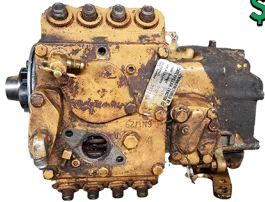

CATERPILLAR INJECTION PUMP CORES SALE

~~\$350~~
\$250

CATERPILLAR #1160
Qty = 1

~~\$250~~
\$150

CAT #3116
Qty = 2

~~\$250~~
\$150

CAT #3126 HPOP
Qty = 7

~~\$450~~
\$400

CAT #C7/C9
254-4357; 294-3019
Qty = 14

~~\$350~~
\$250

CAT #3208 N/A
Qty = 9

~~\$350~~
\$250

CAT #3208 TURBO
Qty = 6

~~\$400~~
\$300

CAT #3304; 8N2498
Qty = 4

~~\$350~~
\$250