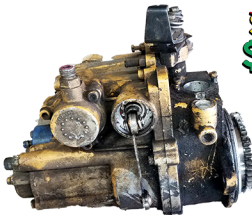

CATERPILLAR INJECTION PUMP CORES SALE

~~\$350~~
\$250

CATERPILLAR #1160
Qty = 1

~~\$250~~
\$150

CAT #3116
Qty = 3

~~\$250~~
\$150

CAT #3126 HPOP
Qty = 40

~~\$450~~
\$400

CAT #C7/C9
*More details in e-mail

~~\$350~~
\$250

CAT #3208 N/A
Qty = 16

*More details in e-mail

~~\$350~~
\$250

CAT #3208 TURBO
Qty = 6

*More details in e-mail

~~\$400~~
\$300