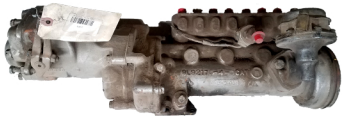

CATERPILLAR INJECTION PUMP CORES SALE

~~\$350~~
\$250

CATERPILLAR #1160
Qty = 1

~~\$250~~
\$150

CAT #3116
Qty = 3

~~\$250~~
\$150

CAT #3126 HPOP
Qty = 40

~~\$450~~
\$400

CAT #C7/C9
*More details in e-mail

~~\$350~~
\$250

CAT #3208 N/A
Qty = 16

*More details in e-mail

~~\$350~~
\$250

CAT #3208 TURBO
Qty = 6

*More details in e-mail

~~\$400~~
\$300