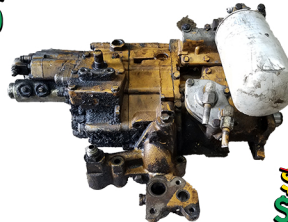

CATERPILLAR INJECTION PUMP CORES SALE

~~\$350~~
\$250

CATERPILLAR #1160
Qty = 1

~~\$250~~
\$150

CAT #3116
Qty = 3

~~\$250~~
\$150

CAT #3126 HPOP
Qty = 40

~~\$450~~
\$400

CAT #C7/C9
*More details in e-mail

~~\$350~~
\$250

CAT #3208 N/A
Qty = 16

*More details in e-mail

~~\$350~~
\$250

CAT #3208 TURBO
Qty = 6

*More details in e-mail

~~\$400~~
\$300