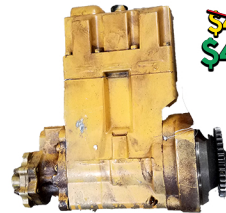

CATERPILLAR INJECTION PUMP CORES SALE

~~\$350~~
\$250

CATERPILLAR #1160
Qty = 1

~~\$250~~
\$150

CAT #3116
Qty = 3

~~\$250~~
\$150

CAT #3126 HPOP
Qty = 40

~~\$450~~
\$400

CAT #C7/C9
*More details in e-mail

~~\$350~~
\$250

CAT #3208 N/A
Qty = 16

*More details in e-mail

~~\$350~~
\$250

CAT #3208 TURBO
Qty = 6

*More details in e-mail

~~\$400~~
\$300