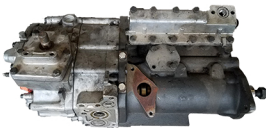

CAT #3306
Qty = 1

~~$400~~
$300