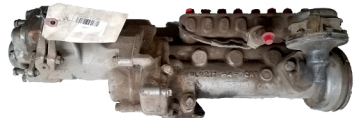

CATERPILLAR INJECTION PUMP CORES SALE

~~\$350~~
\$250

CATERPILLAR #1160
Qty = 1

~~\$250~~
\$150

CAT #3116
Qty = 1

~~\$250~~
\$150

CAT #3126 HPOP
Qty = 60

~~\$450~~
\$400

CAT #C7/C9
254-4357; 294-3019
Qty = 4 good; 9 damaged

~~\$350~~
\$250

CAT #3208 N/A
Qty = 5

~~\$400~~
\$300

CAT #3304; 8N2498
Qty = 2

~~\$350~~
\$250

CAT #3306
Qty = 1

~~\$500~~
\$400

OTHER
CAT Part #'s
AVAILABLE:

- # 4N145 CAT 3306 Qty = 1
- # 5S7999 Qty = 2
- # 9L9217 Inline 8 Cyl
Qty = 2
- # 379-3460 Qty = 1
- * damaged solenoids

~~\$450~~
\$350

CAT #3406B
Qty = 13

~~\$450~~
\$350

CAT #3406E
Qty = 6