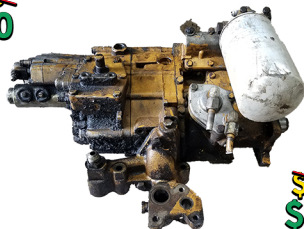

CATERPILLAR INJECTION PUMP CORES SALE

~~\$350~~
\$250

CATERPILLAR #1160
Qty = 1

~~\$250~~
\$150

CAT #3116
Qty = 1

~~\$250~~
\$150

CAT #3126 HPOP
Qty = 60

~~\$450~~
\$400

CAT #C7/C9
254-4357; 294-3019
Qty = 4 good; 9 damaged

~~\$350~~
\$250

CAT #3208 N/A
Qty = 5

~~\$400~~
\$300

CAT #3304; 8N2498
Qty = 2

~~\$350~~
\$250

CAT #3306
Qty = 1

~~\$500~~
\$400

OTHER
CAT Part #'s
AVAILABLE:

- # 4N145 CAT 3306 Qty = 1
- # 5S7999 Qty = 2
- # 9L9217 Inline 8 Cyl
Qty = 2
- # 379-3460 Qty = 1
- * damaged solenoids

~~\$450~~
\$350

CAT #3406B
Qty = 13

~~\$450~~
\$350

CAT #3406E
Qty = 6