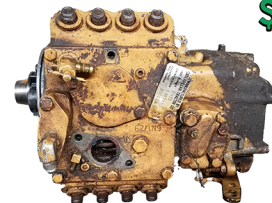

CATERPILLAR INJECTION PUMP CORES SALE

~~\$350~~
\$250

CATERPILLAR #1160
Qty = 1

~~\$250~~
\$150

CAT #3116
Qty = 1

~~\$250~~
\$150

CAT #3126 HPOP
Qty = 60

~~\$450~~
\$400

CAT #C7/C9
254-4357; 294-3019
Qty = 4 good; 9 damaged

~~\$350~~
\$250

CAT #3208 N/A
Qty = 5

~~\$400~~
\$300

CAT #3304; 8N2498
Qty = 2

~~\$350~~
\$250

CAT #3306
Qty = 1

~~\$500~~
\$400

OTHER
CAT Part #'s
AVAILABLE:

- # 4N145 CAT 3306 Qty = 1
- # 5S7999 Qty = 2
- # 9L9217 Inline 8 Cyl
Qty = 2
- # 379-3460 Qty = 1
- * damaged solenoids

~~\$450~~
\$350

CAT #3406B
Qty = 13

~~\$450~~
\$350

CAT #3406E
Qty = 6