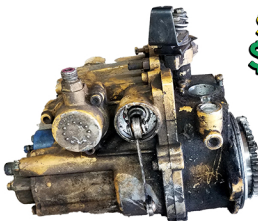

CATERPILLAR INJECTION PUMP CORES SALE

~~\$350~~
\$250

CATERPILLAR #1160
Qty = 1

~~\$250~~
\$150

CAT #3116
Qty = 1

~~\$250~~
\$150

CAT #3126 HPOP
Qty = 60

~~\$450~~
\$400

CAT #C7/C9
254-4357; 294-3019
Qty = 4 good; 9 damaged

~~\$350~~
\$250

CAT #3208 N/A
Qty = 5

~~\$400~~
\$300

CAT #3304; 8N2498
Qty = 2

~~\$350~~
\$250

CAT #3306
Qty = 1

~~\$500~~
\$400

OTHER
CAT Part #'s
AVAILABLE:

- # 4N145 CAT 3306 Qty = 1
- # 5S7999 Qty = 2
- # 9L9217 Inline 8 Cyl
Qty = 2
- # 379-3460 Qty = 1
- * damaged solenoids

~~\$450~~
\$350

CAT #3406B
Qty = 13

~~\$450~~
\$350

CAT #3406E
Qty = 6