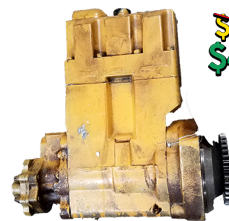

CATERPILLAR INJECTION PUMP CORES SALE

~~\$350~~
\$250

CATERPILLAR #1160
Qty = 1

~~\$250~~
\$150

CAT #3116
Qty = 1

~~\$250~~
\$150

CAT #3126 HPOP
Qty = 60

~~\$450~~
\$400

CAT #C7/C9
254-4357; 294-3019
Qty = 4 good; 9 damaged

~~\$350~~
\$250

CAT #3208 N/A
Qty = 5

~~\$400~~
\$300

CAT #3304; 8N2498
Qty = 2

~~\$350~~
\$250

CAT #3306
Qty = 1

~~\$500~~
\$400

OTHER
CAT Part #'s
AVAILABLE:

- # 4N145 CAT 3306 Qty = 1
- # 5S7999 Qty = 2
- # 9L9217 Inline 8 Cyl
Qty = 2
- # 379-3460 Qty = 1
- * damaged solenoids

~~\$450~~
\$350

CAT #3406B
Qty = 13

~~\$450~~
\$350

CAT #3406E
Qty = 6