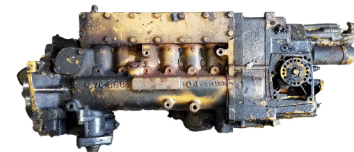

CATERPILLAR INJECTION PUMP CORES SALE

~~\$350~~
\$250

CATERPILLAR #1160
Qty = 1

~~\$250~~
\$150

CAT #3116
Qty = 1

~~\$250~~
\$150

CAT #3126 HPOP
Qty = 60

~~\$450~~
\$400

CAT #C7/C9
254-4357; 294-3019
Qty = 4 good; 9 damaged

~~\$350~~
\$250

CAT #3208 N/A
Qty = 5

~~\$400~~
\$300

CAT #3304; 8N2498
Qty = 2

~~\$350~~
\$250

CAT #3306
Qty = 1

~~\$500~~
\$400

OTHER
CAT Part #'s
AVAILABLE:

- # 4N145 CAT 3306 Qty = 1
- # 5S7999 Qty = 2
- # 9L9217 Inline 8 Cyl
Qty = 2
- # 379-3460 Qty = 1
- * damaged solenoids

~~\$450~~
\$350

CAT #3406B
Qty = 13

~~\$450~~
\$350

CAT #3406E
Qty = 6