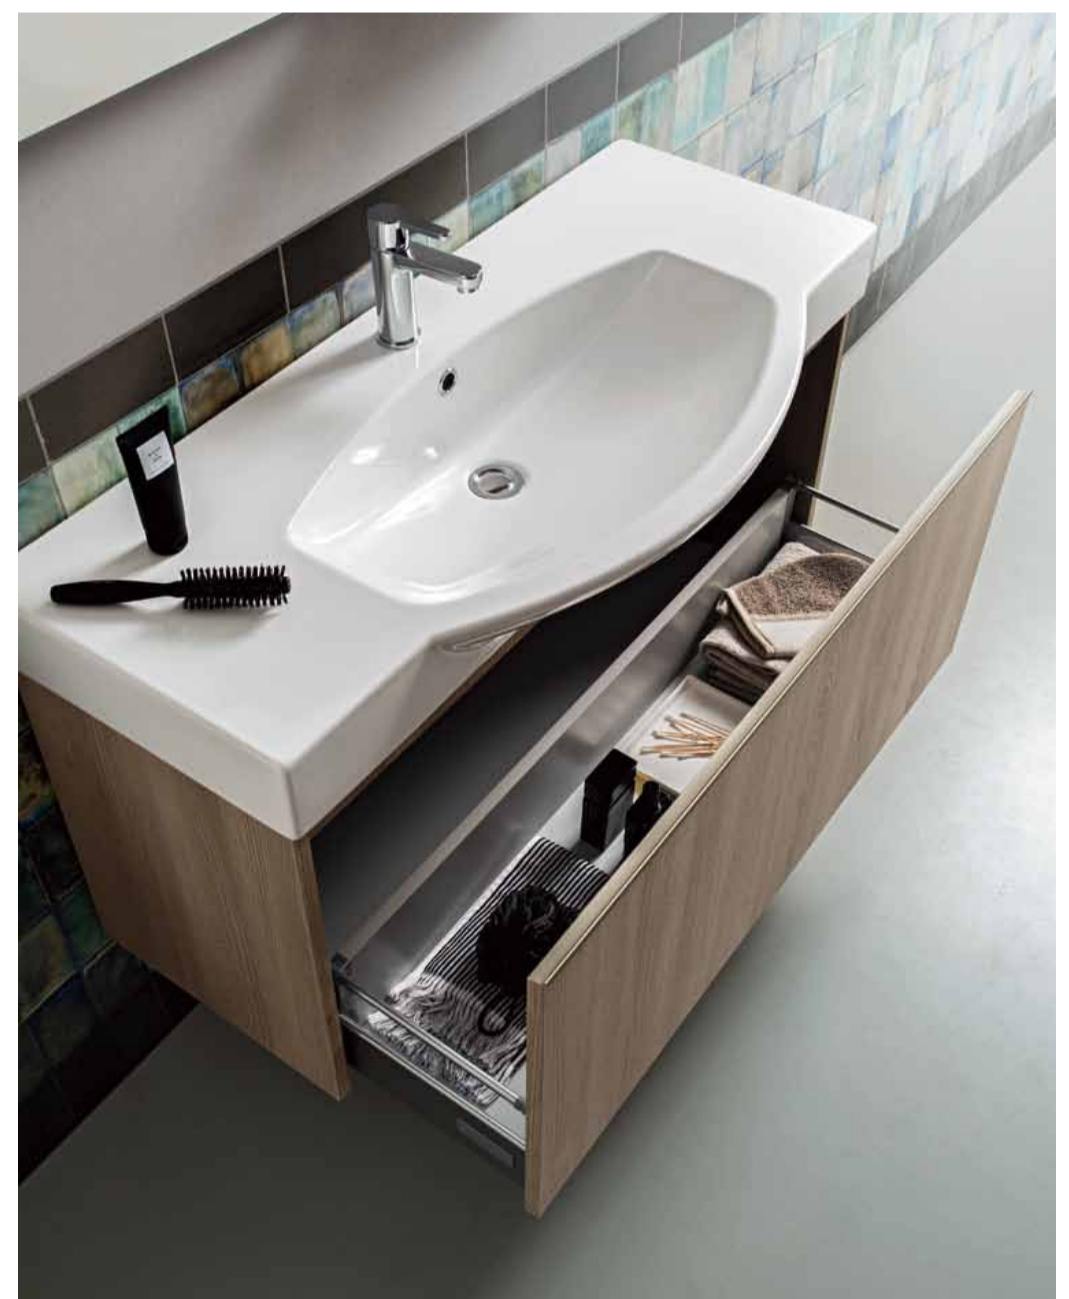

Dimensions:

Sofa Bed: 52"L x 35.4"D x 30.7"H
 Bed Open: 78"L x 52"D x 10.25"H

Availability:

Taupe Fabric Finish
 Hydraulic Mechanism

JK038-2 Sofa Bed 1072

Premium Bathroom Vanities

Composition 05 Premium Bathroom Vanity