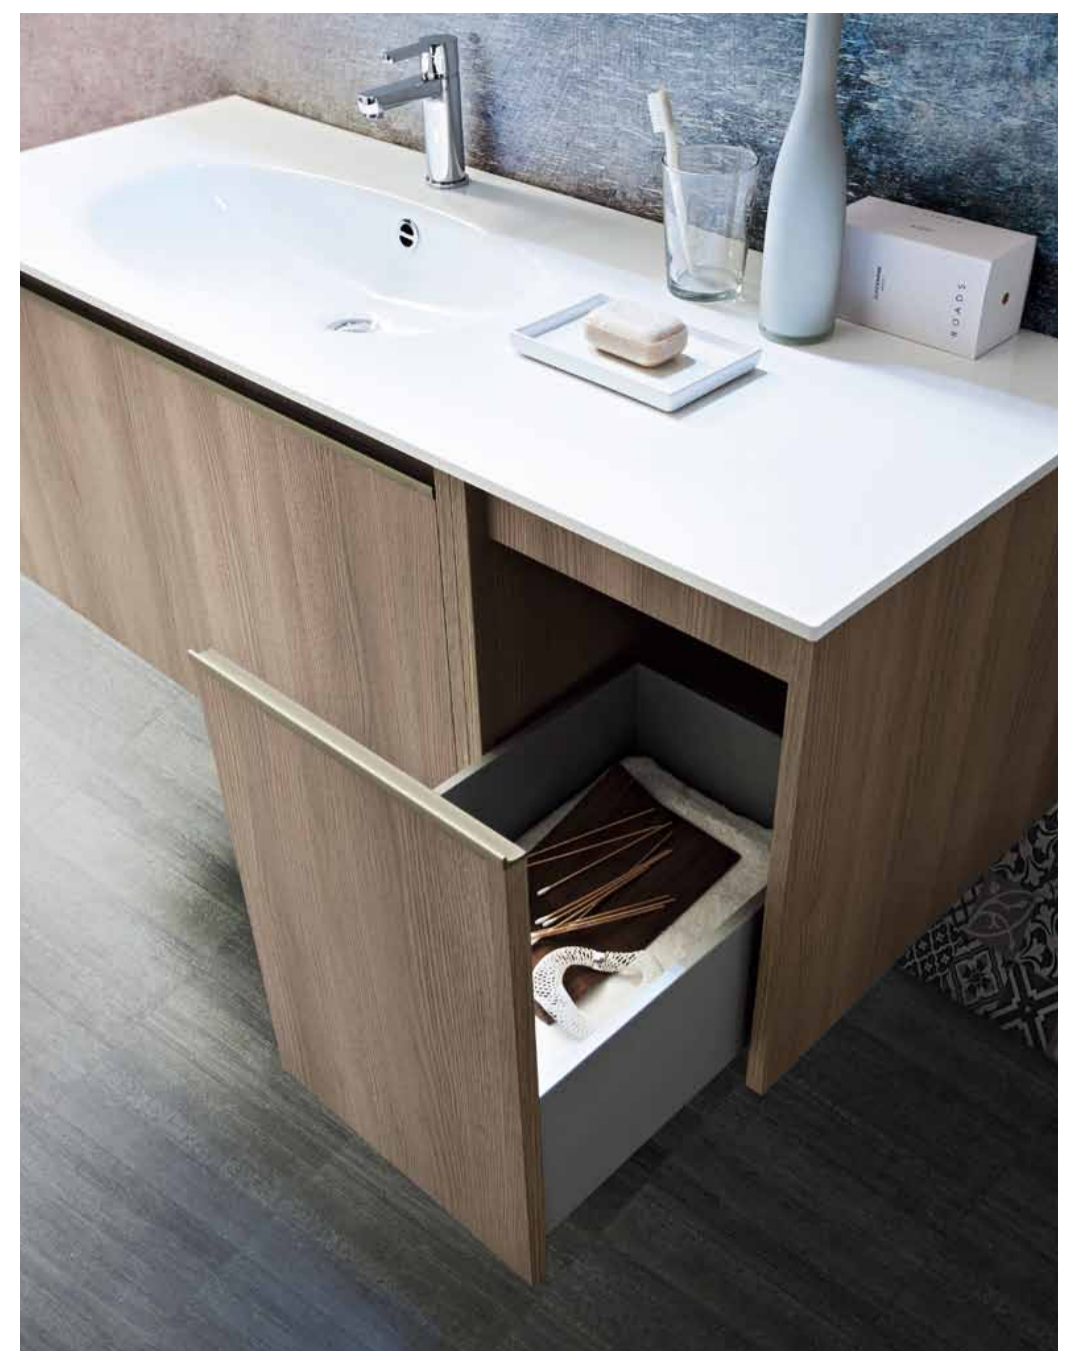

Composition 12
Premium Bathroom Vanity

Dimensions: 51.4"L x 19.8"D x 18.8"H
Made In Italy

Composition 12 Bathroom Vanity 3747