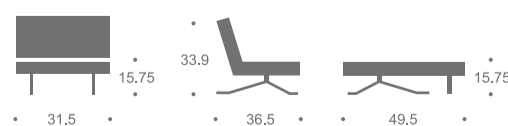

JK044-1 Chair Bed

Dimensions:

Chair: 31.5"W x 36.6"D x 34"H

Chair Open: 31.5"L x 49.5"W x 15.75"H

Availability:

Black Leatherette

JK044-1 Chair Bed 623

K56 Sofa Bed