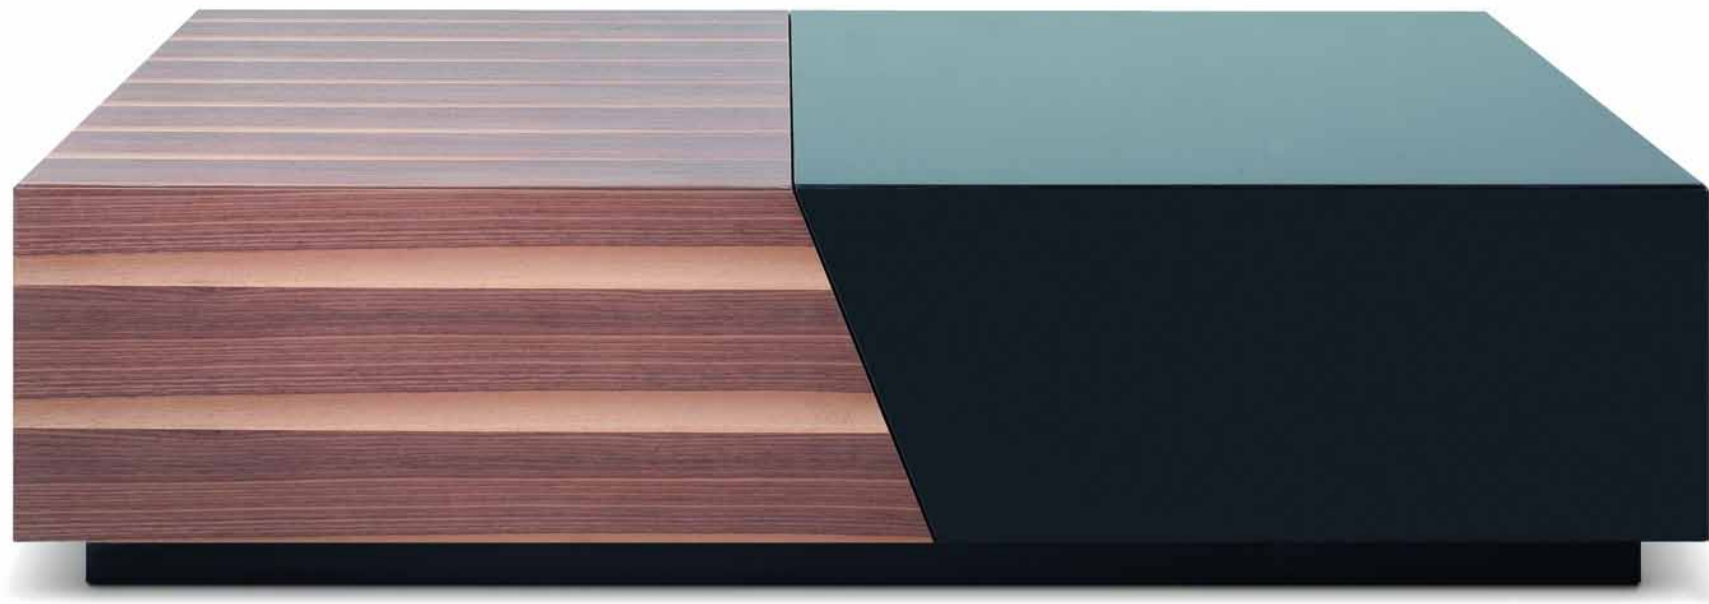

SE067A Modern Coffee Table 1172

SE067A Modern Coffee Table

Dimensions: 47.2"L x 31.5"D x 12"H

Availability: Walnut Veneer With Black High Gloss