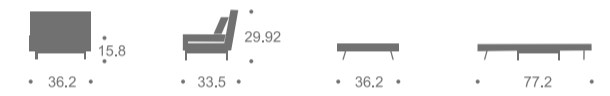

Availability:
Charcoal and Red Fabric