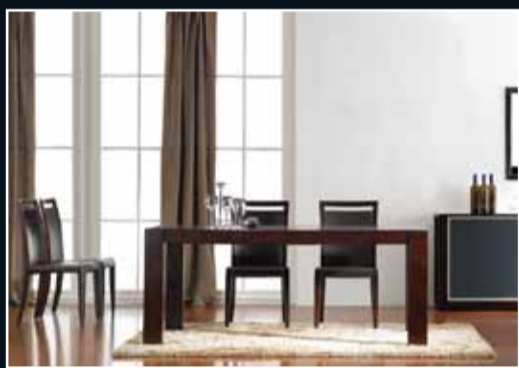

Dining Rooms

Composition 205 Dining Set

Dimensions:

Table: 70.9"L x 39.4"D x 30.7"H
Extension: 24.6"L x 39.4"D x 0.6"H
Buffet: 78.8"L x 17.7"D x 30.7"H
Open Curio: 31.5"L x 15.7"D x 70.9"H
1/door Curio: 31.5"L x 15.7"D x 70.9"H

Availability:

Walnut Wood Veneer
Grey Matte-Gloss Finish
Premium Tempered Glass
Premium Hardware By Blum
Bronze Tinted Feet

Composition 205	
Dining Table	2965
Dining Table Extension	353
205 Chair	638
205 Buffet	3628
Wall Unit No Door	2030
Wall Unit Left Door	2335