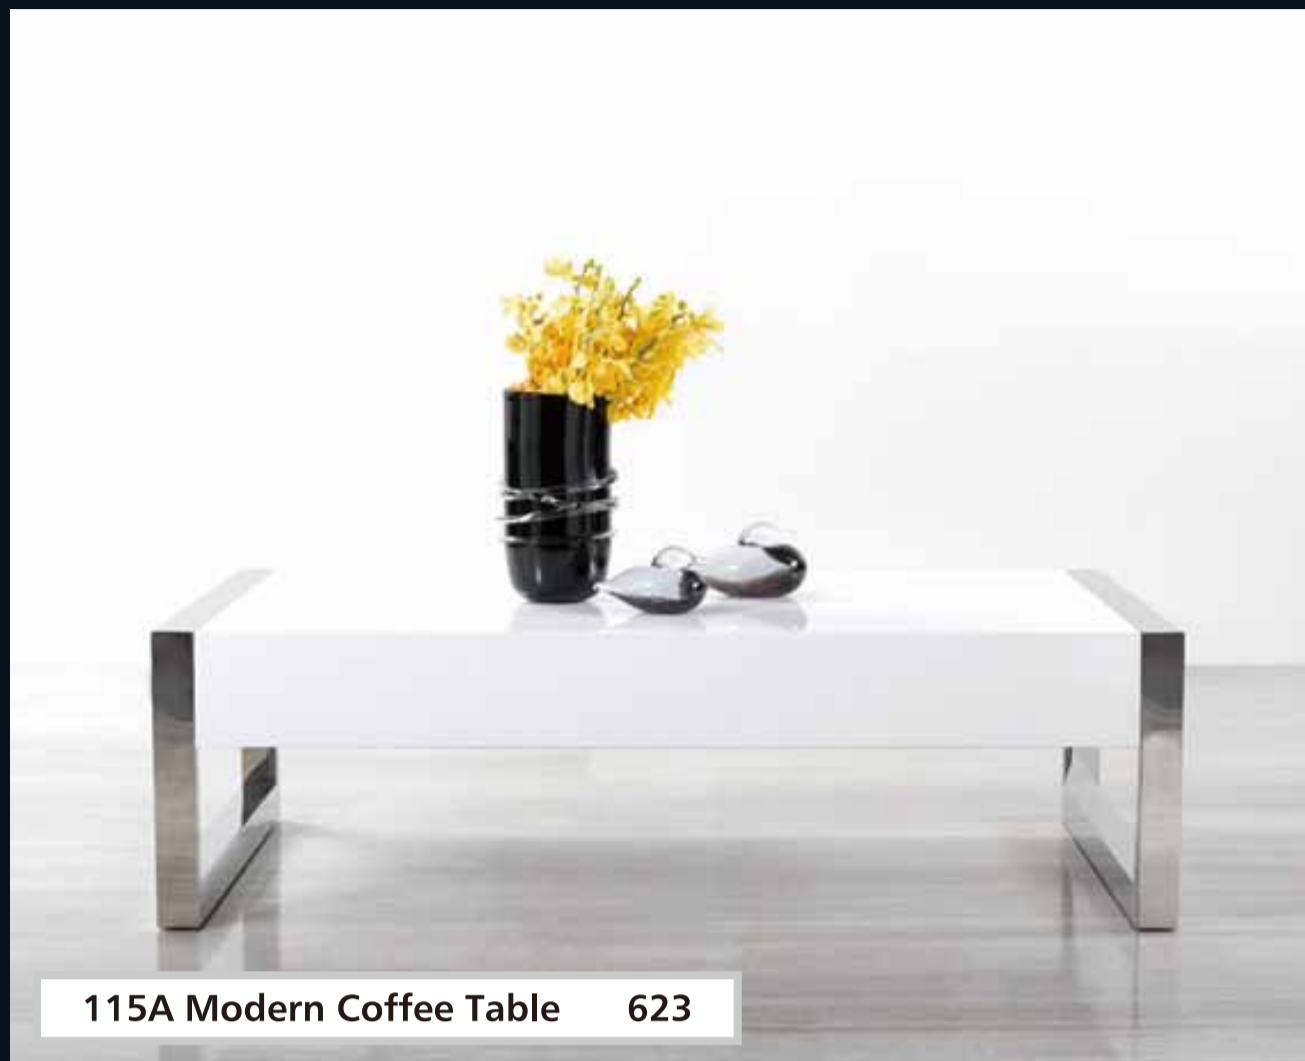

115A Modern Coffee Table 623

115A Modern Coffee Table

Dimensions:

47.2"W x 27.6"D x 13.7"H

Availability:

White High Gloss With Chrome Legs