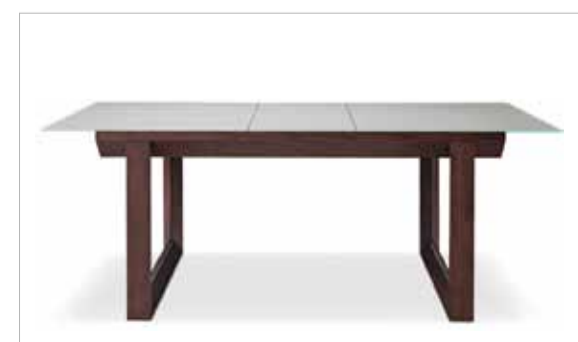

Dining Table	2063
E538 Chair	338
Left or Right Buffet	998