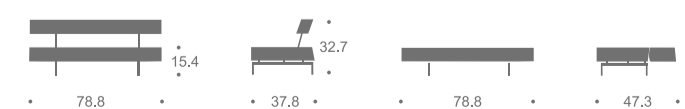

K18 Sofa Bed 923