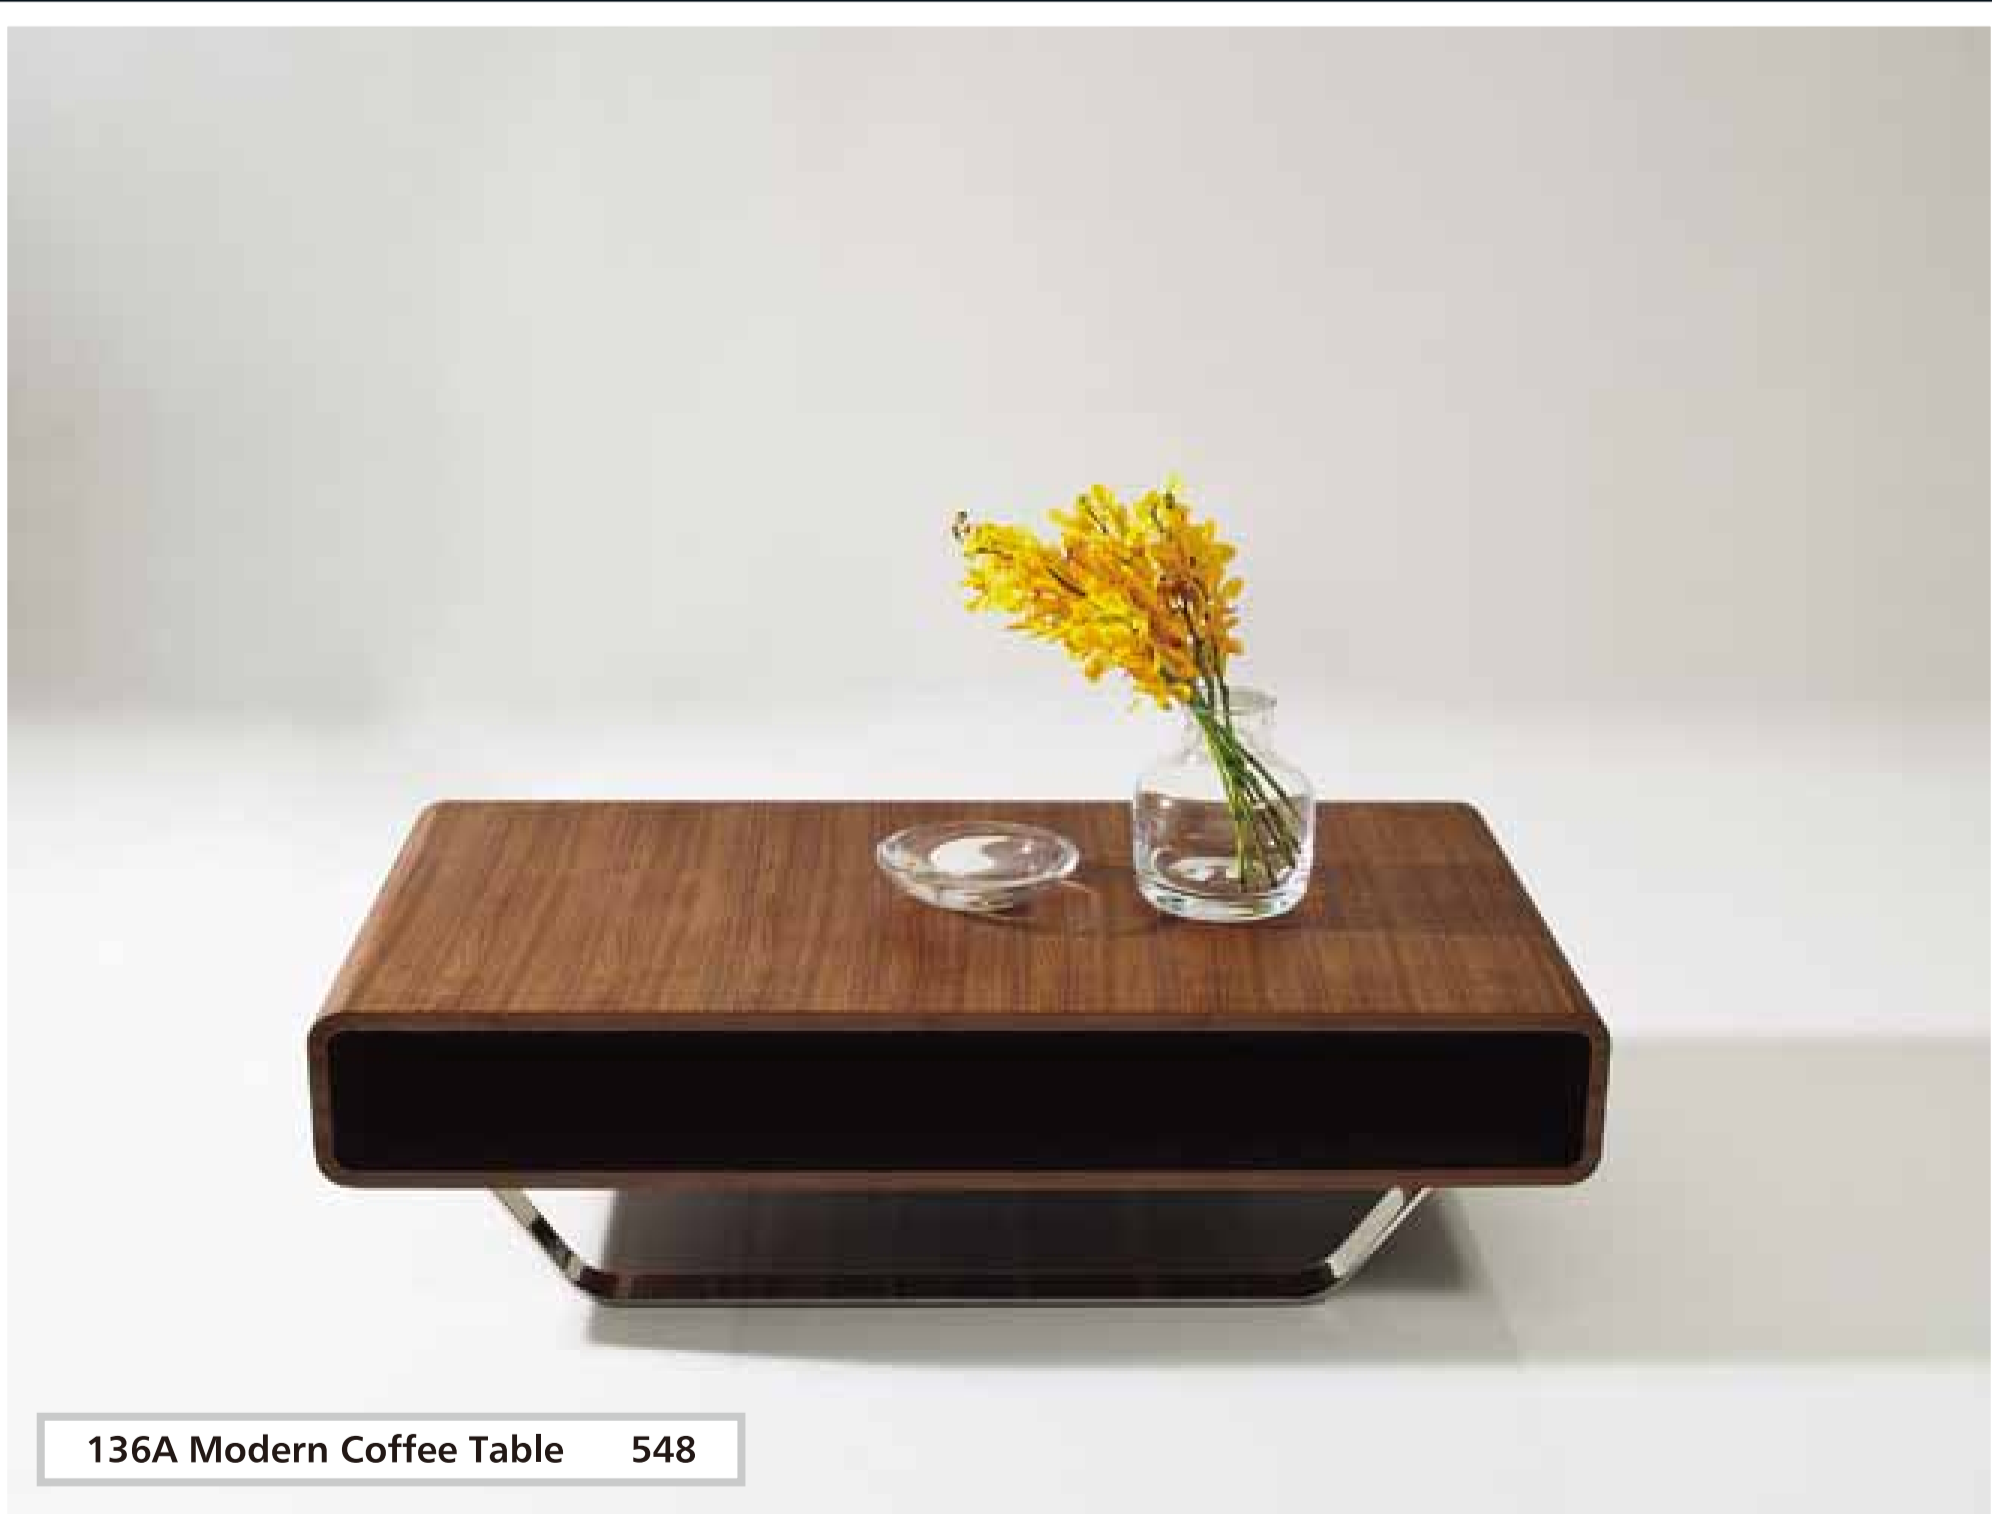

SE198A Modern Coffee Table

Dimensions: 37.4"L x 36.7"D x 11.5"H

Availability: Light Grey High Gloss

P501 Modern Coffee Table 1248

P501 Rotary Coffee Table

Dimensions: 29.5"L x 29.5"D x 14.9"H

Availability: Light Grey High Gloss With Brown Oak

SE010 Modern Coffee Table 723

SE010 Modern Coffee Table

Dimensions: 47.2"L x 27.5"D x 15.1"H

Availability: Walnut Veneer With Tempered Glass and Stainless Base

Odyssey Coffee Table 498

Odyssey Coffee Table

Dimensions: 49"L x 39"D x 16"H

Availability: Clear Tempered Glass & Black Legs (As Shown)
Clear Tempered Glass & Walnut Legs

136A Modern Coffee Table 548

136A Coffee Table

Dimensions: 47.2"L x 23.6"D x 14.1"H