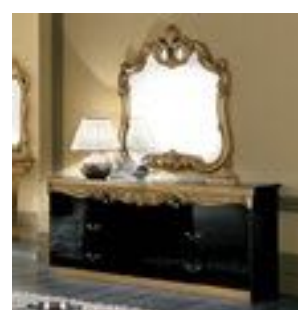

Double Dresser:
W68" D18" H30"
Mirror:W42" D3" H46"