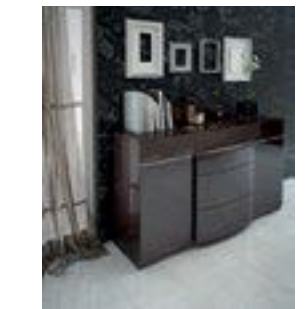

Dresser 150 cm 4 Drawers:
W58.3" D19.5" H33"
Mirror: W39.4 D0.8 H39.4