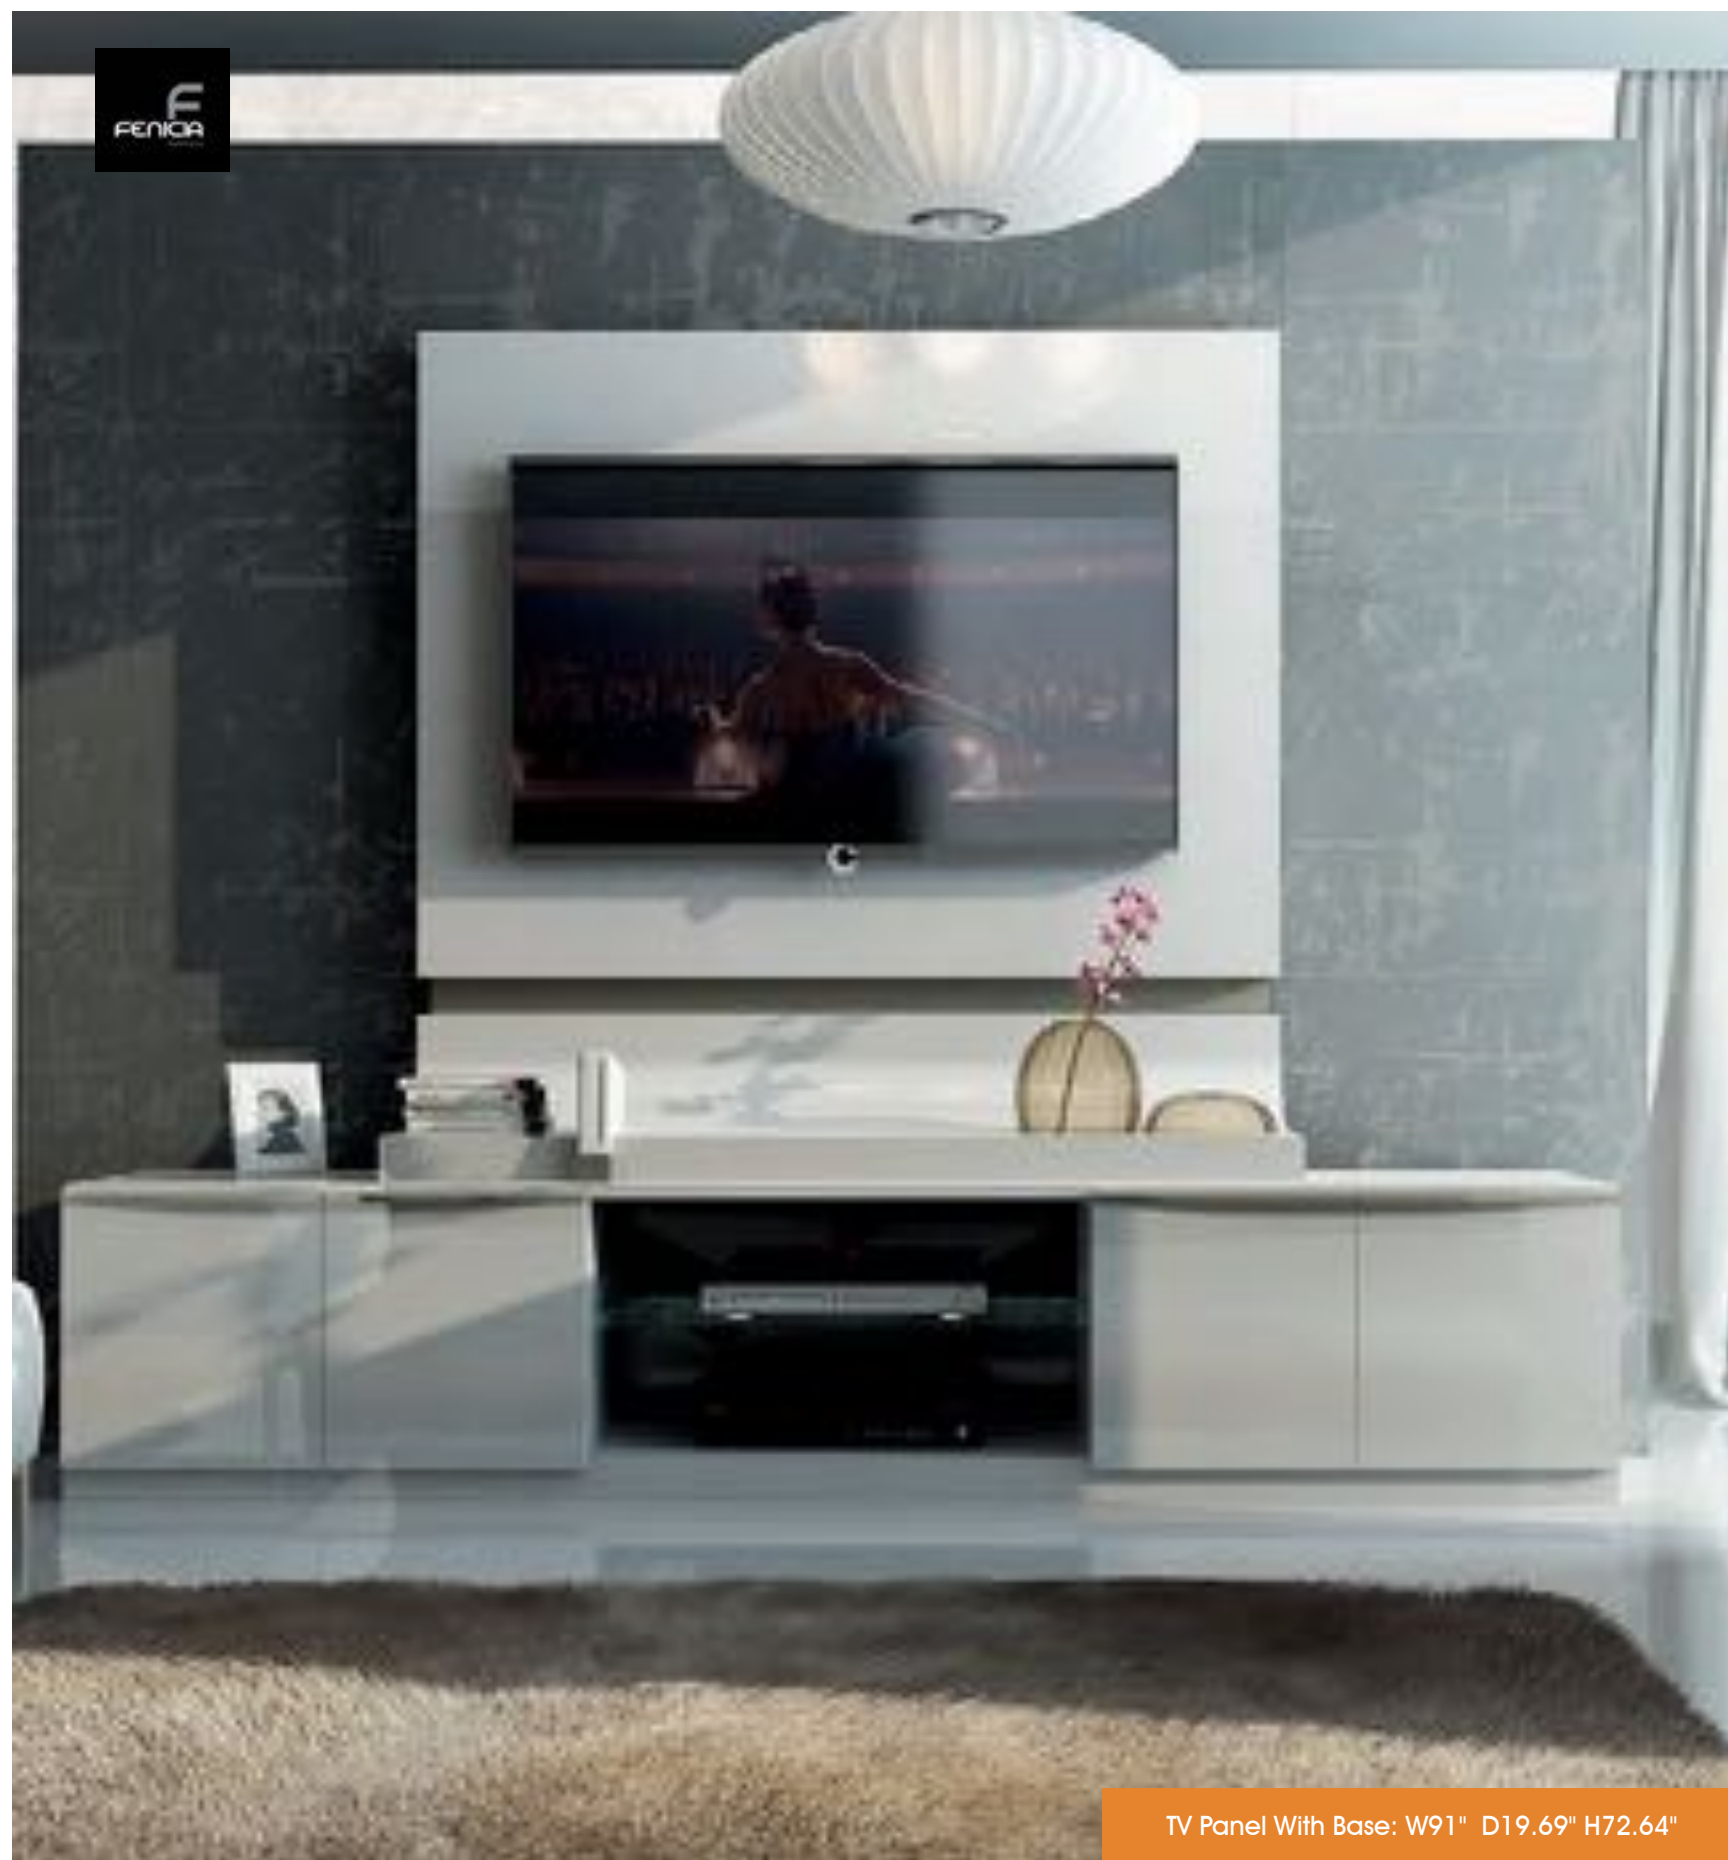

TV Panel With Base: W91" D19.69" H72.64"