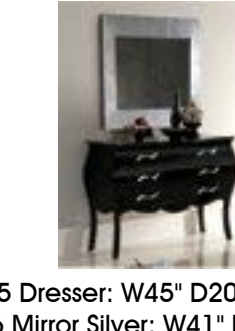

C-95 Dresser: W45" D20" H34"
E-96 Mirror Silver: W41" D1" H28"

E-95 Standing Mirror: W35" H79"
B-6 Chaise Lounge: W28" D55" H17"/36"

Chest-95:
W22" D18" H50"

B5 Bench: W54" D18" H17"

Penelope / Luxury

MADE IN SPAIN/MADE IN ITALY