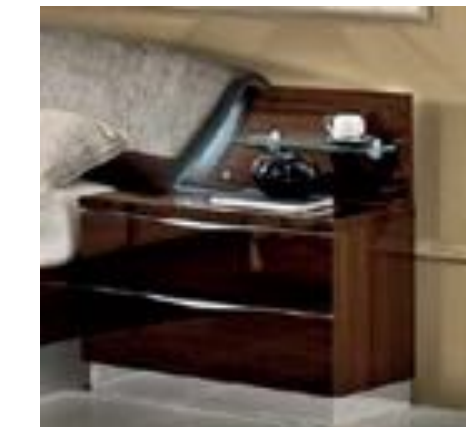

MADE IN ITALY

camelgroup

Onda Walnut

MADE IN ITALY

camelgroup

Light In The Headboard
Bed Queen Size: W122" D83" H38"
Bed King Size: W139" D83" H38"

Night Stand: W30" D17" H21"

Single Dresser: W53" D19" H31"
Onda Mirror: W47" D2" H36"