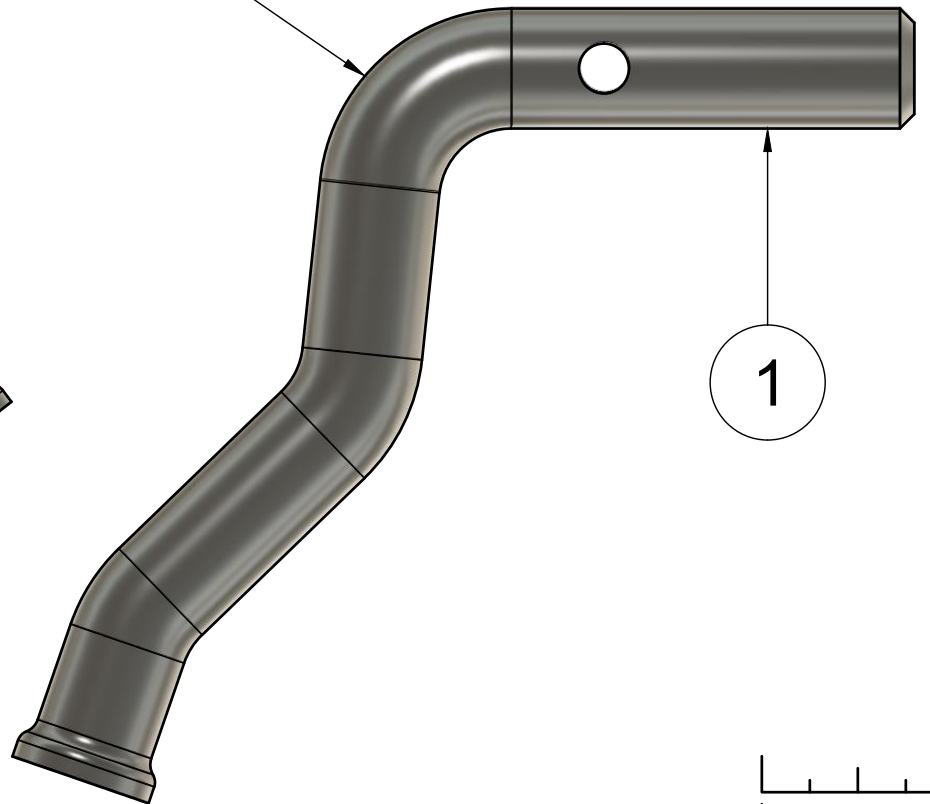

LEFT

2

RIGHT

1

PARTS LIST		
ITEM	QTY	PART NUMBER
1	1	1600300
2	1	1600500

SKU: 1602900	
DISCRIPTION: 4" Mid-Pegs - Generator (36-54) - Closed	
SCALE: 1:1	PAPER SIZE: 8.5x11"