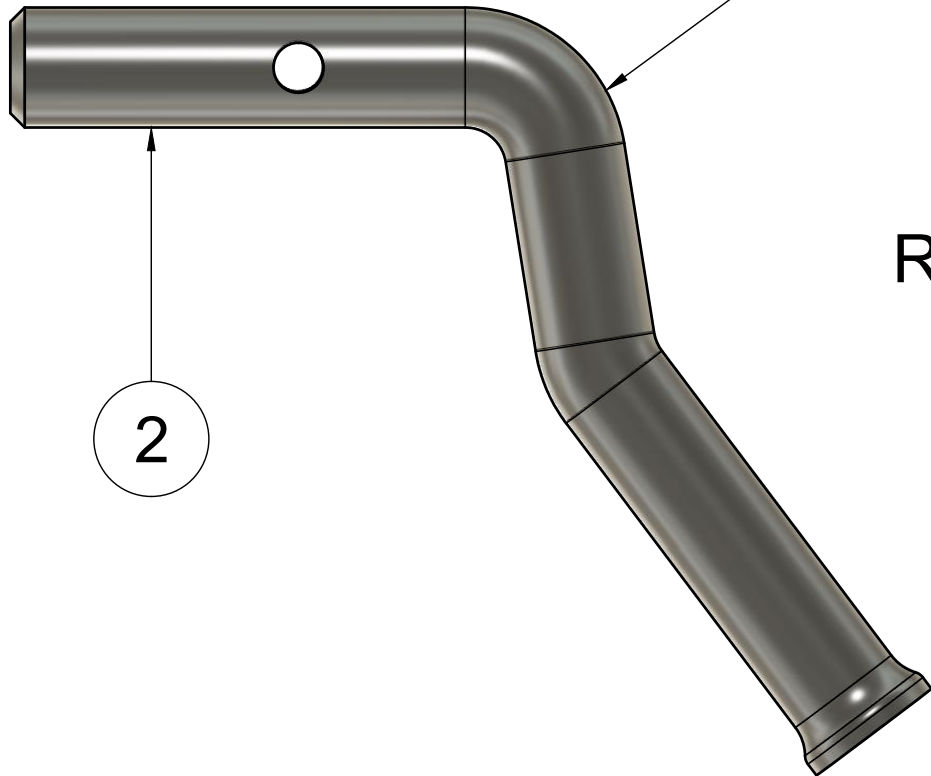

LEFT

2

RIGHT

1

PARTS LIST		
ITEM	QTY	PART NUMBER
1	1	1600300
2	1	1600500

SKU: 1602900	
DISCRIPTION: 4" Mid-Pegs - Generator (36-54) - Closed	
SCALE: 1:1	PAPER SIZE: 8.5x11"