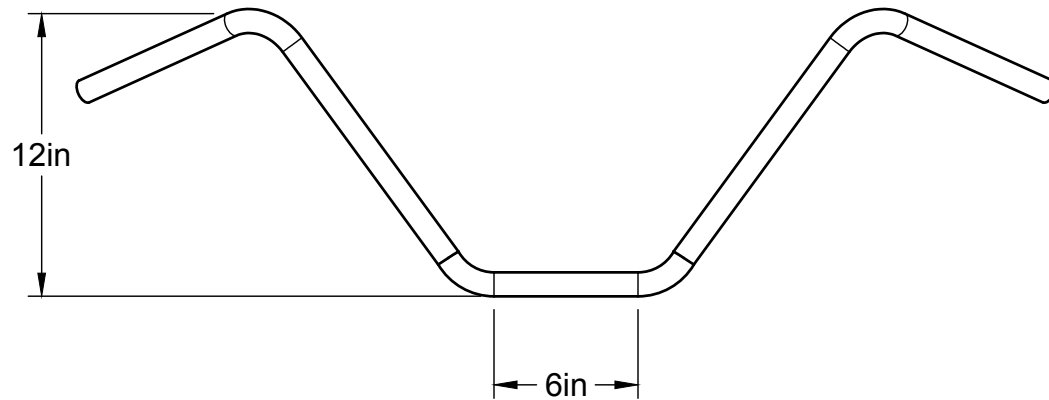

REVISION HISTORY

REV	DATE
A	7/29/24

SKU: 1300400		
DISCRIPTION: Hurricane Handlebars - 12"		
SCALE: 1:8	PAPER SIZE: 8.5x11"	