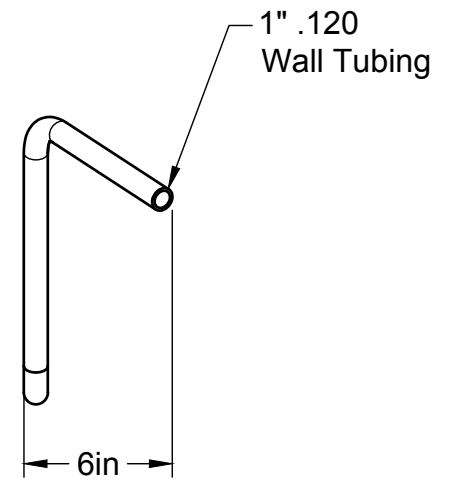

REVISION HISTORY

REV	DATE
A	7/29/24

SKU: 1300400		
DISCRIPTION: Hurricane Handlebars - 12"		
SCALE: 1:8	PAPER SIZE: 8.5x11"	