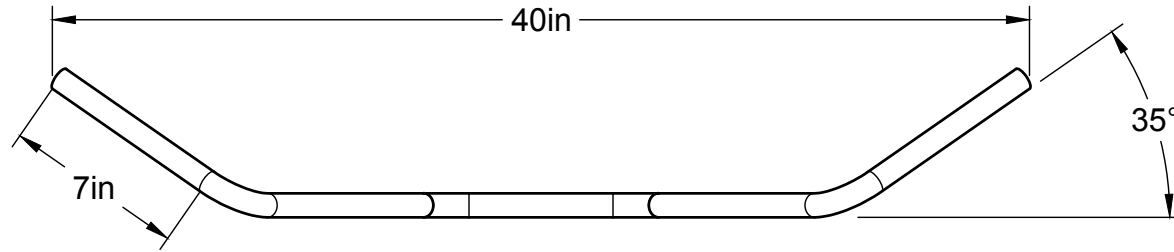

REVISION HISTORY

REV	DATE
A	7/29/24

SKU: 1300400		
DISCRIPTION: Hurricane Handlebars - 12"		
SCALE: 1:8	PAPER SIZE: 8.5x11"	