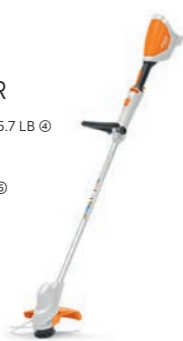

SAVE \$30
\$449⁹⁹Ⓞ

MSRP \$479.99 with 12" bar
Unit price without battery
and charger \$379.99

BGA 57 BATTERY BLOWER

AK 20 • AL 101 • 118 WH • 2.3 KG/5.1 LB Ⓞ

SAVE \$30
\$269⁹⁹Ⓞ

MSRP \$299.99
Unit price without battery
and charger \$179.99

HSA 56 BATTERY HEDGE TRIMMER

AK 10 • AL 101 • 59 WH • 2.9 KG/6.4 LB Ⓞ

SAVE \$20
\$349⁹⁹Ⓞ

MSRP \$369.99
Unit price without battery
and charger \$249.99

FSA 57 BATTERY TRIMMER

AK 10 • AL 101 • 59 WH • 2.6 KG/5.7 LB Ⓞ

SAVE \$50
\$249⁹⁹Ⓞ

MSRP \$299.99
Unit price without battery
and charger \$179.99

NEW FSA 60 BATTERY TRIMMER

AK 20 • AL 101 • 118 WH • 3.3 KG/7.3 LB Ⓞ

SAVE \$30
\$349⁹⁹Ⓞ

MSRP \$379.99
Unit price without battery
and charger \$249.99