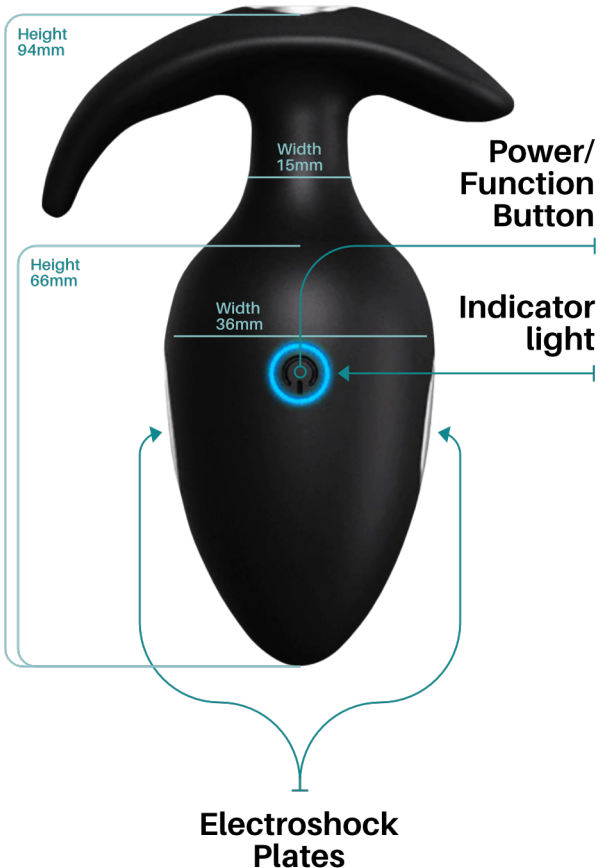

Body

Polycarbonate & Silicone

Shock Plates

Zinc Alloy

Weight

35g

Battery Standard

600 mAh

Thunderbolt Schematics

Pairing Your Thunderbolt

The Thunderbolt is designed to be used with the QIUI app.

Before use you will need to pair your device with the app to access the additional features of the plug.