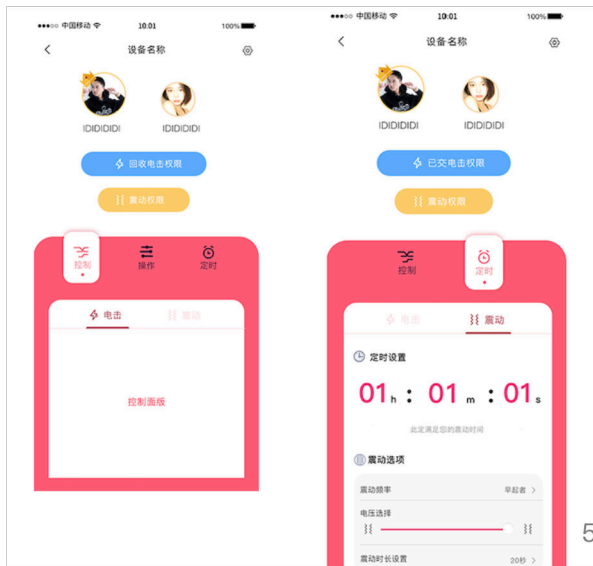

Using Your Thunderbolt

Once your device is paired and you are ready to start using it, follow the same process you would for inserting any other anal toy.

For best results, ensure the shock plates are facing the front and back of your body as you insert the device. The base of the plug should nestle between your legs and butt cheeks.

We recommend using water based anal lubricant while inserting the device. Take your time during insertion and if you feel any pain stop, take a break, and then try again.

The device can be programmed using the QIUI app. Once programmed, the device will continue to perform the chosen action even after the app has been closed.