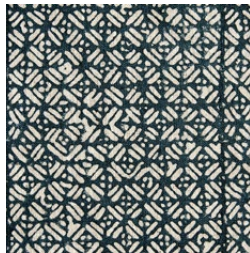

BATIK

DUSK

Inspired by the traditional batik textiles of Indonesia, this full coverage design adds depth to any setting.

This design has been printed by hand. Due to the nature of this process, subtle imperfections and variations in colour may occur. Please request a CFA.

SELVEDGE

SKU: BLIN16.001

COLOUR: Dusk

CONTENT: 100% Oyster Linen

WIDTH: 55" / 140cm

REPEAT: **H:** 5" / 13cm, **V:** 7" / 18cm

USAGE: Drapery and light upholstery

BLIN16.027

CHALK

Oatmeal Linen

BLIN18.001

PACIFIC BLUE

Oatmeal Linen