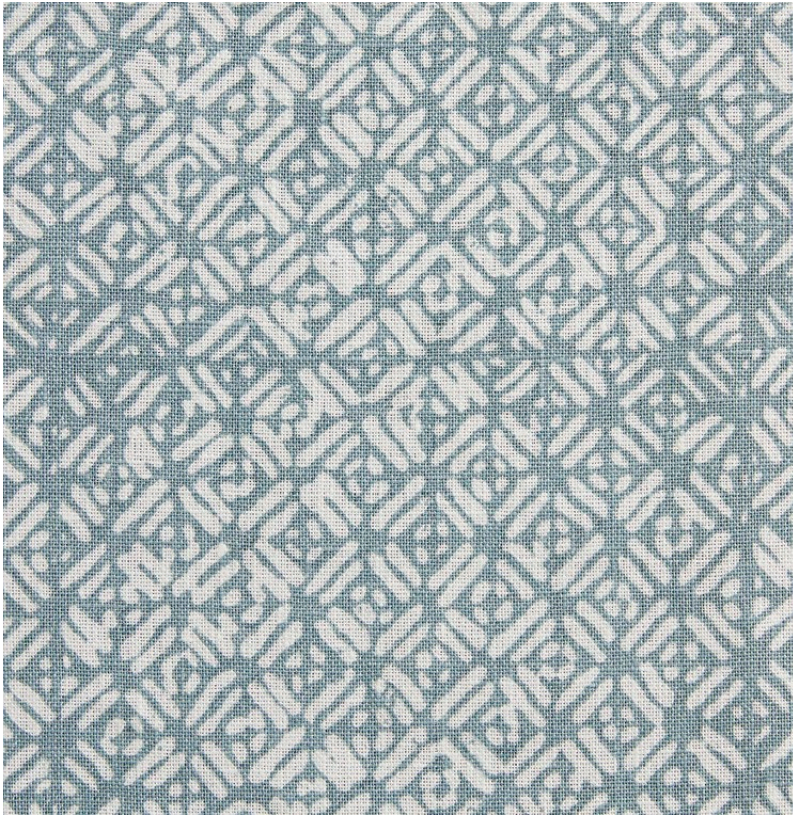

BATIK

DUSK

Inspired by the traditional batik textiles of Indonesia, this full coverage design adds depth to any setting.

This design has been printed by hand. Due to the nature of this process, subtle imperfections and variations in colour may occur. Please request a CFA.

SELVEDGE

SKU: BLIN16.001

COLOUR: Dusk

CONTENT: 100% Oyster Linen

WIDTH: 55" / 140cm

REPEAT: **H:** 5" / 13cm, **V:** 7" / 18cm

USAGE: Drapery and light upholstery

BLIN16.027

CHALK

Oatmeal Linen

BLIN18.001

PACIFIC BLUE

Oatmeal Linen