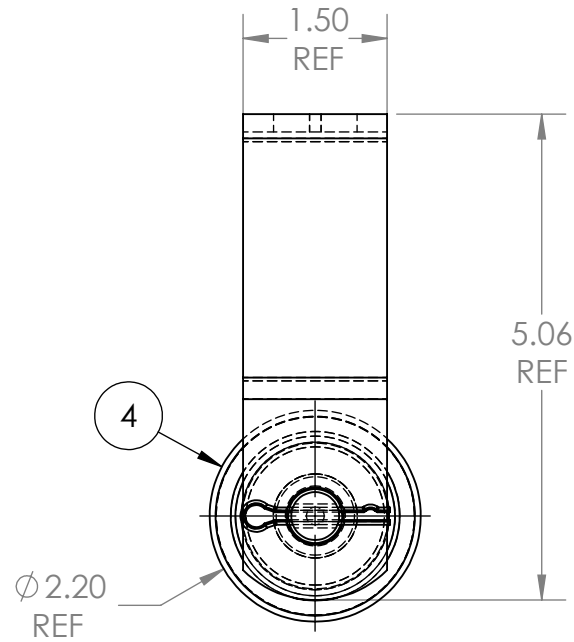

2

1

ITEM NO.	DESCRIPTION	QTY.
1	CLEVIS BODY (GALVANIZED STEEL)	1
2	BUTTON HEAD BOLT (GALVANIZED STEEL)	1
3	SELF LOCKING COTTER PIN (STAINLESS STEEL)	1
4	ANSI 53-1 PORCELAIN SPOOL	1

REV. #:	REVISED BY:	DESCRIPTION:
		CLEVIS
		Please Note: MI-353 is Clevis Body Only
MATERIAL	SIZE	PART NO.
FINISH	A	MI-353/MI-453
DO NOT SCALE DRAWING	SCALE: NTS	WEIGHT:
		SHEET 1 OF 1

2

1