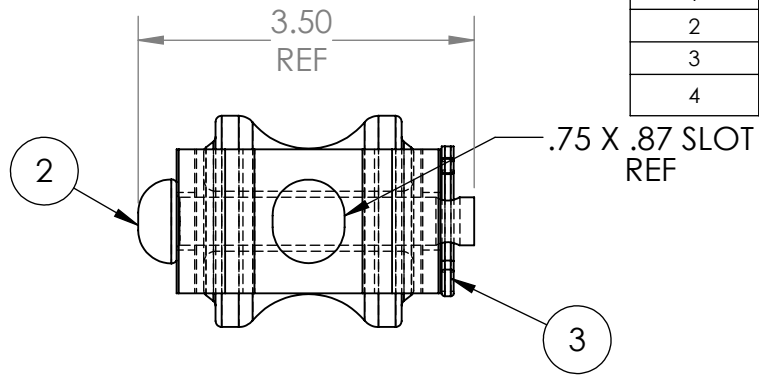

2

1

ITEM NO.	DESCRIPTION	QTY.
1	CLEVIS BODY (GALVANIZED STEEL)	1
2	BUTTON HEAD BOLT (GALVANIZED STEEL)	1
3	SELF LOCKING COTTER PIN (STAINLESS STEEL)	1
4	ANSI 53-1 PORCELAIN SPOOL	1

REV. #:	REVISED BY:	DESCRIPTION:
		CLEVIS
		Please Note: MI-353 is Clevis Body Only
MATERIAL	SIZE	PART NO.
FINISH	A	MI-353/MI-453
DO NOT SCALE DRAWING	SCALE: NTS	WEIGHT:
		SHEET 1 OF 1