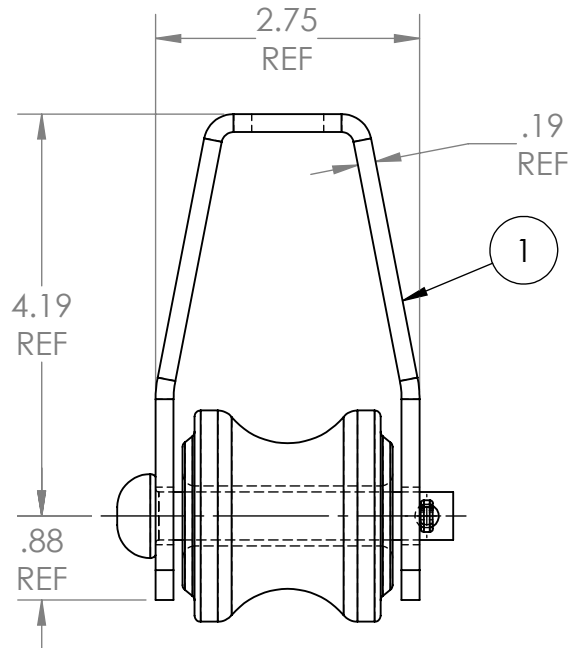

2

1

ITEM NO.	DESCRIPTION	QTY.
1	CLEVIS BODY (GALVANIZED STEEL)	1
2	BUTTON HEAD BOLT (GALVANIZED STEEL)	1
3	SELF LOCKING COTTER PIN (STAINLESS STEEL)	1
4	ANSI 53-1 PORCELAIN SPOOL	1

REV. #:	REVISED BY:	DESCRIPTION:
		CLEVIS
		Please Note: MI-353 is Clevis Body Only
MATERIAL	SIZE	PART NO.
FINISH	A	MI-353/MI-453
DO NOT SCALE DRAWING	SCALE: NTS	WEIGHT:
		SHEET 1 OF 1