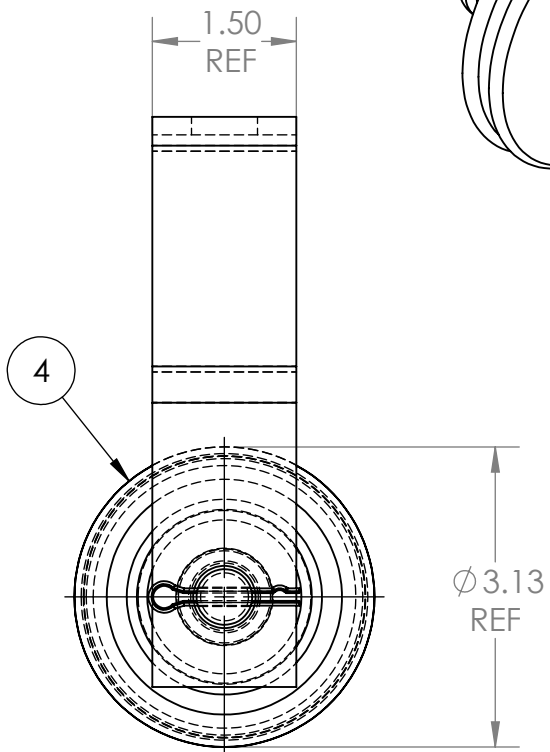

2

1

ITEM NO.	DESCRIPTION	QTY.
1	CLEVIS BODY (GALVANIZED STEEL)	1
2	BUTTON HEAD BOLT (GALVANIZED STEEL)	1
3	SELF LOCKING COTTER PIN (STAINLESS STEEL)	1
4	ANSI 53-2 PORCELAIN SPOOL	1

B

A

B

A

REV. #:	REVISED BY:	DESCRIPTION:
		CLEVIS
Please Note: MI-322 is Clevis Body Only		
SIZE	PART NO.	REV
A	MI-322/MI-422	
DO NOT SCALE DRAWING	SCALE: NTS	WEIGHT:
		SHEET 1 OF 1