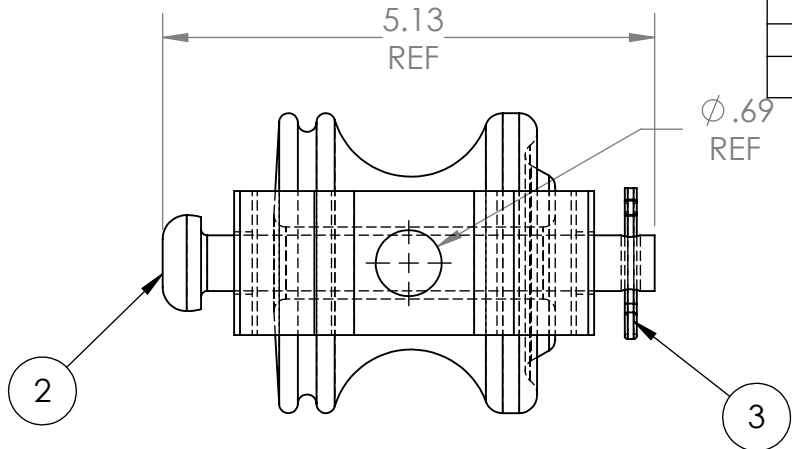

2

1

ITEM NO.	DESCRIPTION	QTY.
1	CLEVIS BODY (GALVANIZED STEEL)	1
2	BUTTON HEAD BOLT (GALVANIZED STEEL)	1
3	SELF LOCKING COTTER PIN (STAINLESS STEEL)	1
4	ANSI 53-2 PORCELAIN SPOOL	1

B

A

B

A

REV. #:	REVISED BY:	DESCRIPTION:
		CLEVIS
Please Note: MI-322 is Clevis Body Only		
SIZE	PART NO.	REV
A	MI-322/MI-422	
DO NOT SCALE DRAWING	SCALE: NTS	WEIGHT:
		SHEET 1 OF 1