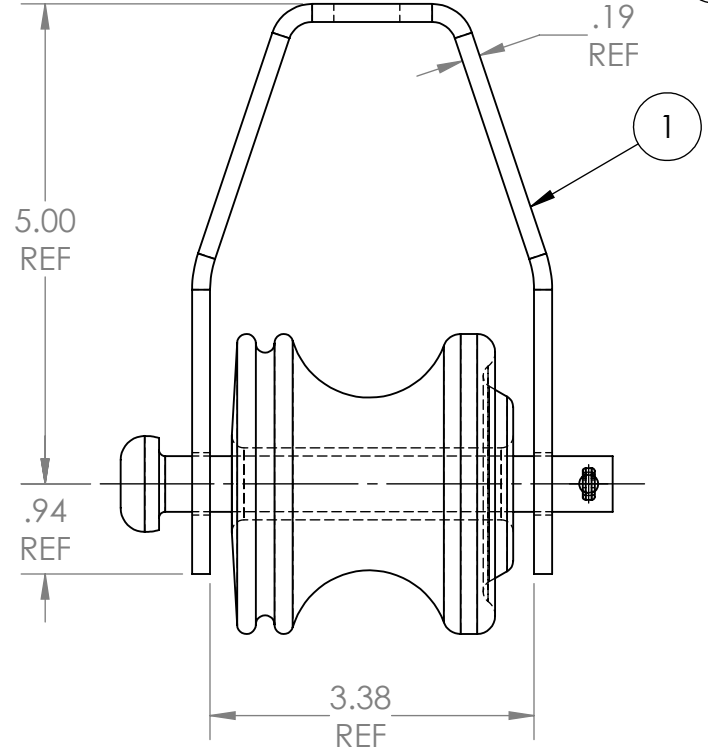

2

1

ITEM NO.	DESCRIPTION	QTY.
1	CLEVIS BODY (GALVANIZED STEEL)	1
2	BUTTON HEAD BOLT (GALVANIZED STEEL)	1
3	SELF LOCKING COTTER PIN (STAINLESS STEEL)	1
4	ANSI 53-2 PORCELAIN SPOOL	1

B

A

B

A

REV. #:	REVISED BY:	DESCRIPTION:
		CLEVIS
Please Note: MI-322 is Clevis Body Only		
SIZE	PART NO.	REV
A	MI-322/MI-422	
DO NOT SCALE DRAWING	SCALE: NTS	WEIGHT:
		SHEET 1 OF 1