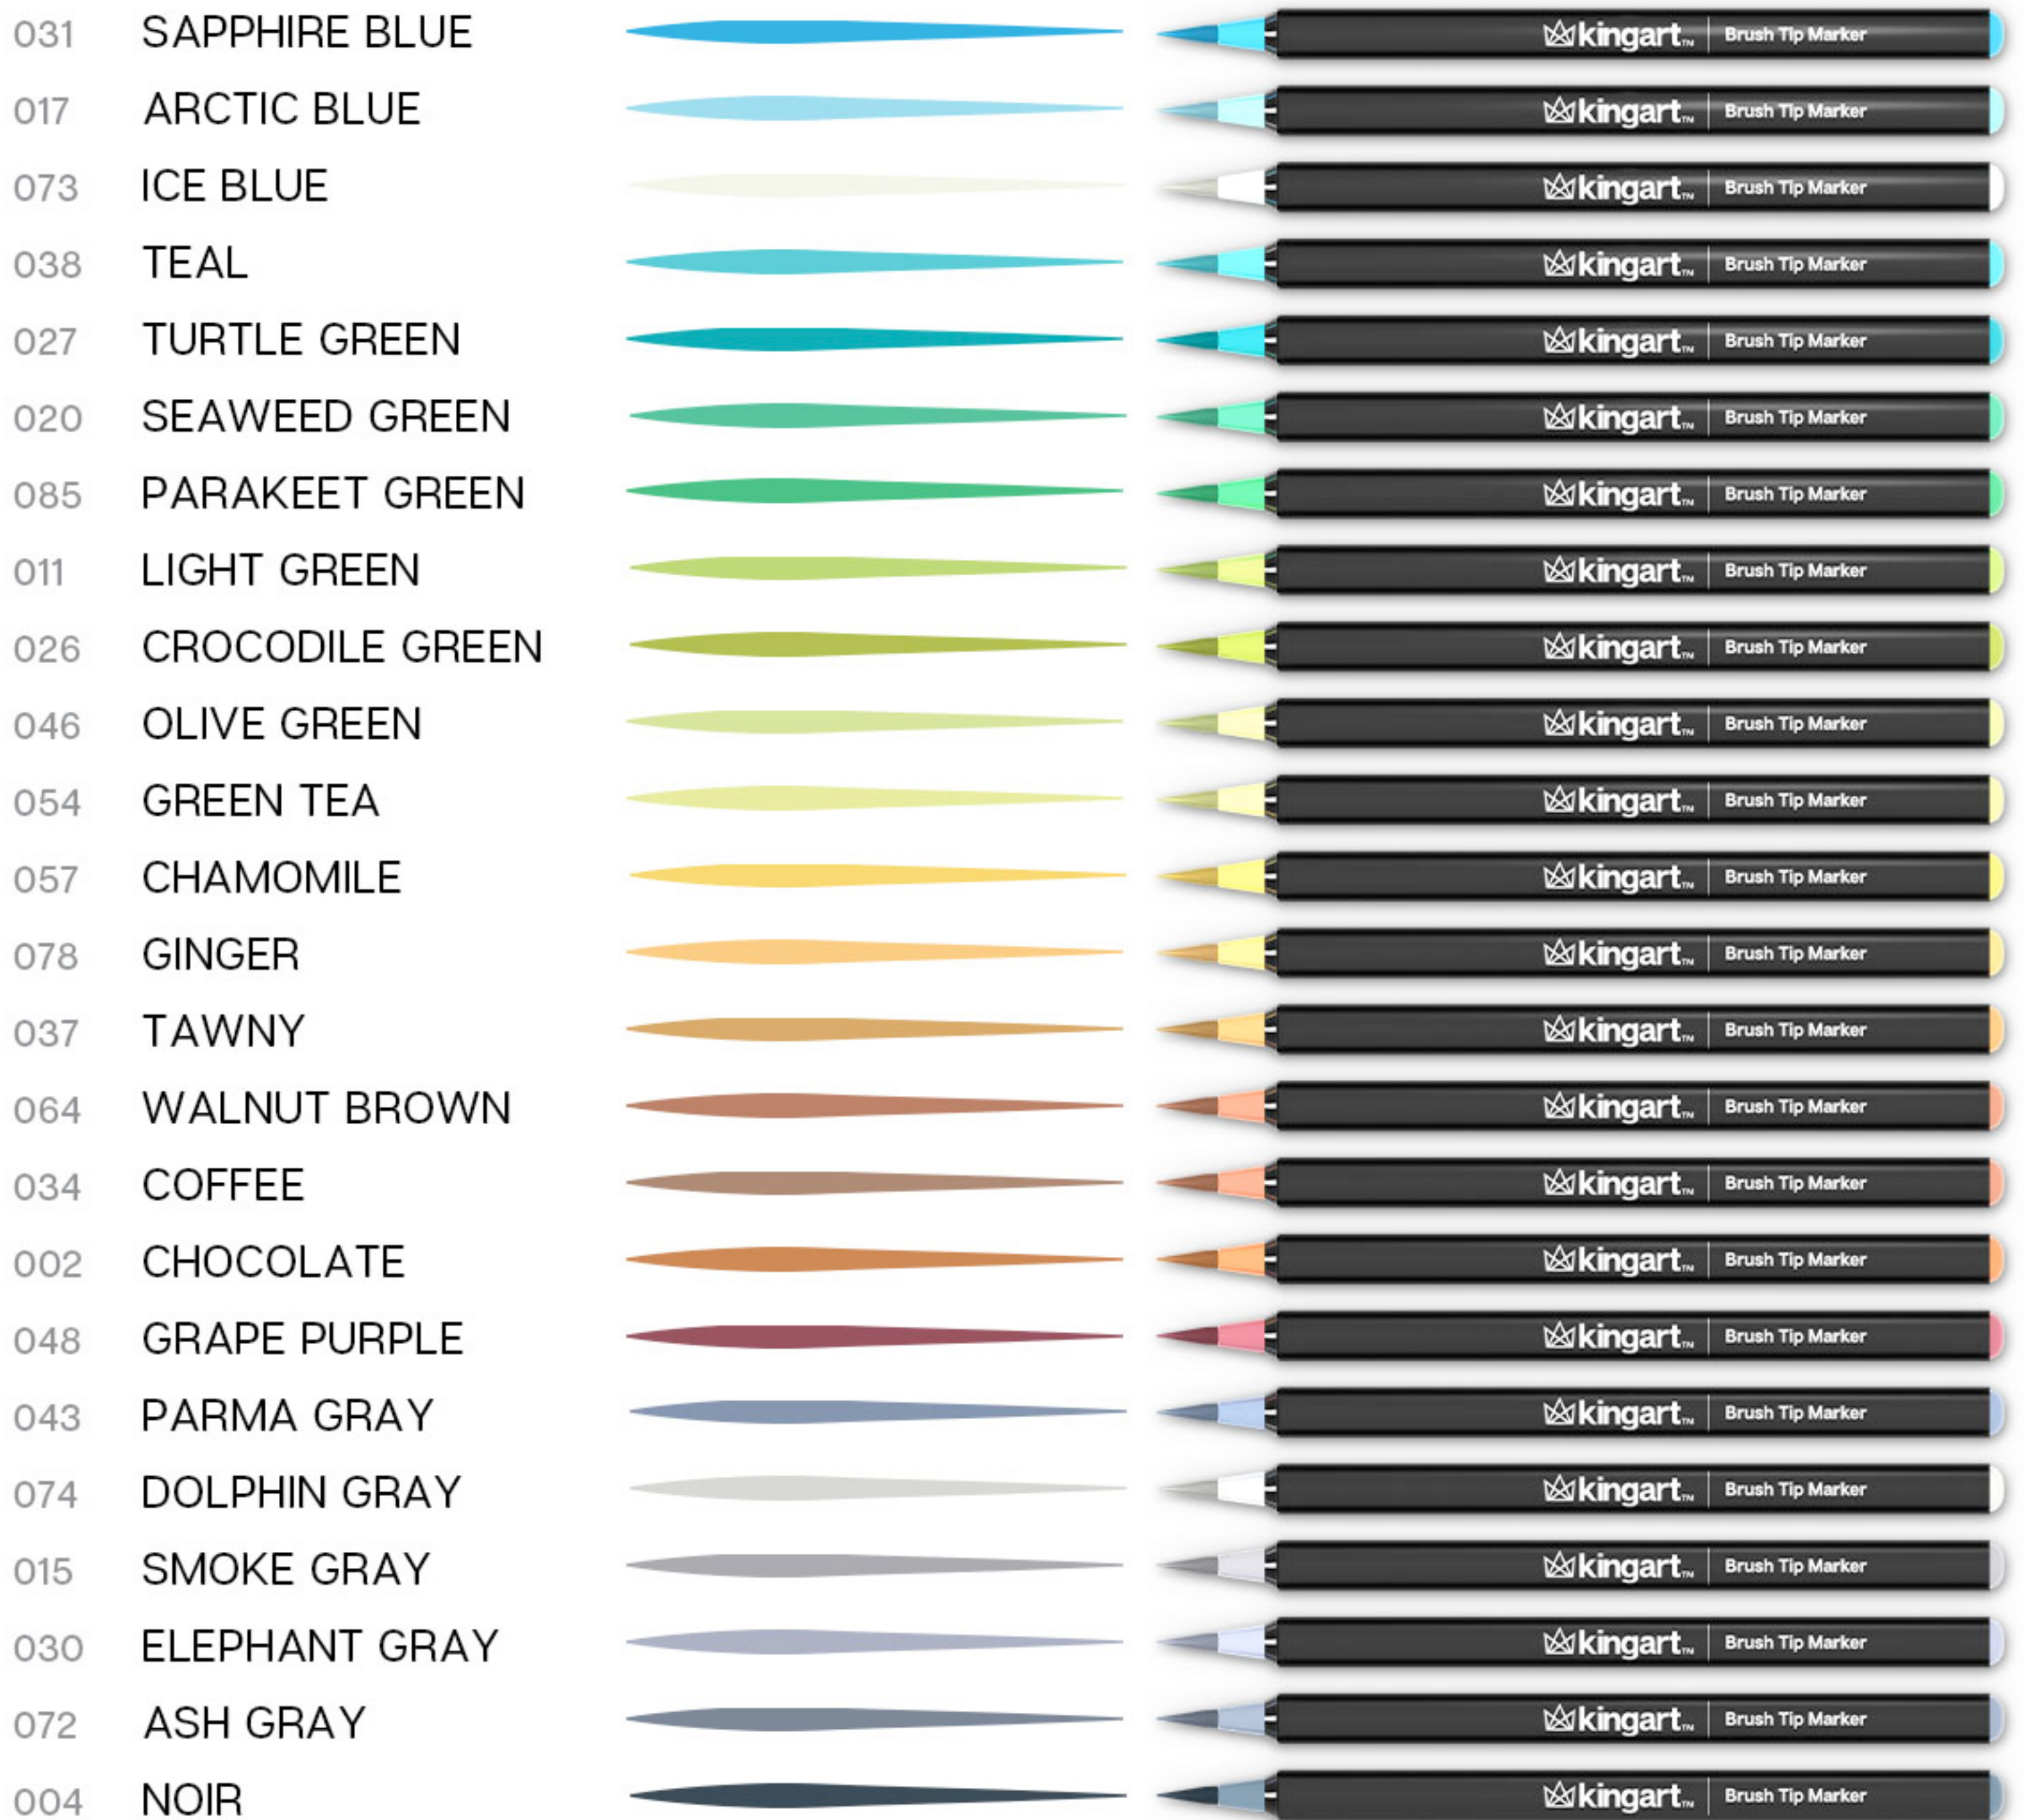

KINGART™ Real Brush Pens

Set of 48 Unique Colors, Item #444-48

(Color chart 1 of 2)

KINGART™ Real Brush Pens

Set of 48 Unique Colors, Item #444-48

(Color chart 2 of 2)