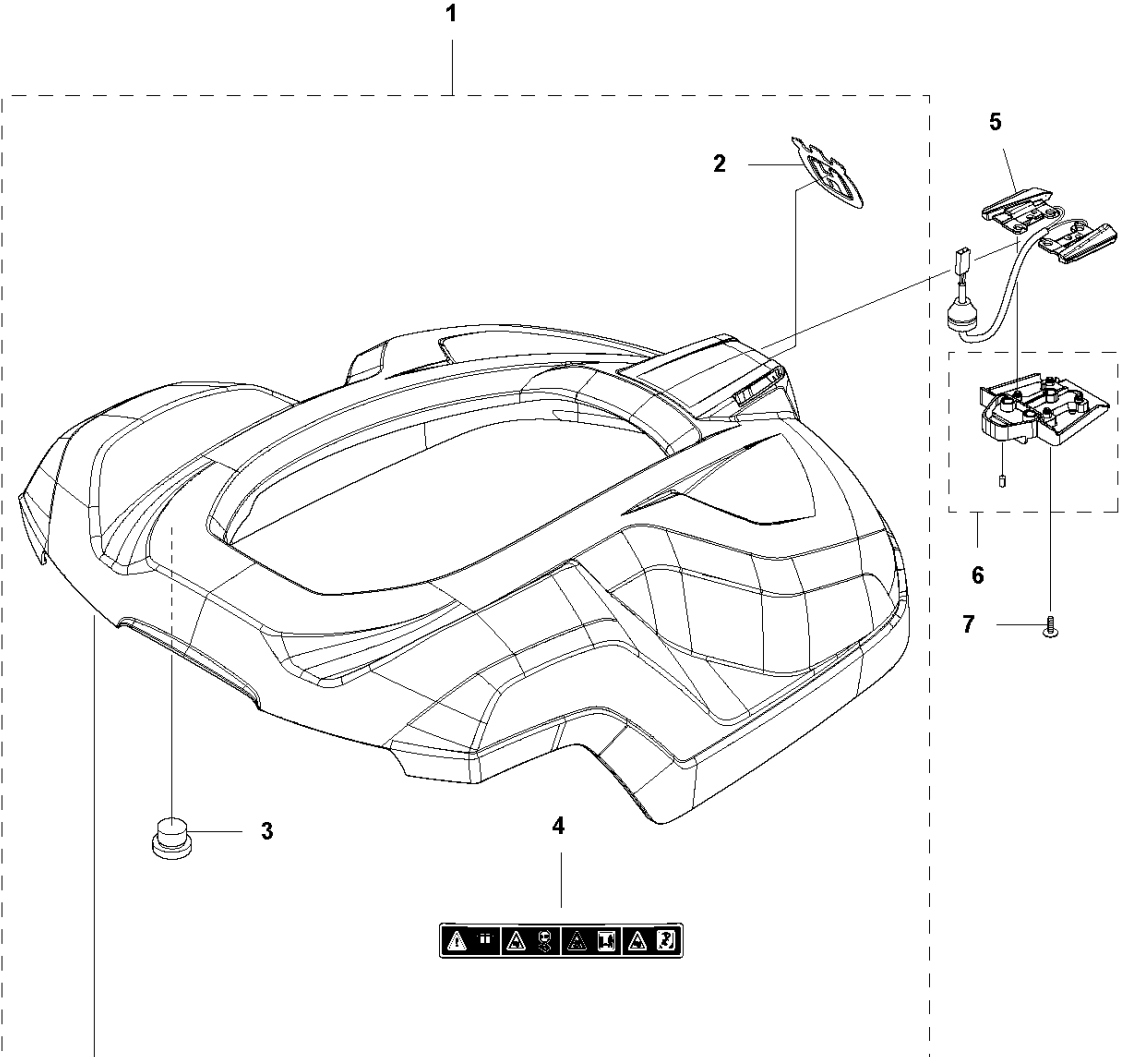

# SPARE PARTS LIST

ROBOTIC LAWN MOWERS

AUTOMOWER 420, 2019-

**A** AUTOMOWER 420  
COVER

## COVER

AUTOMOWER 420, 2019-

Ref	Part No	Description	Remark	QTY KIT
1	581 62 04-05	BODY KIT	Body KIT	1
2	587 42 35-01	DECAL	Decal	1
3	580 52 68-01	CAP	Cap	4
4	586 35 97-01	LABEL	Label	1
5	585 53 92-04	CABLE ASSY	Charging Plate Wiring	1
6	501 06 56-02	HOLDER ASSY	Holder ASSY	1
7	575 54 33-14	SCREW	Screw	1
8	579 51 98-02	BUMPER	Bumper	1
9	574 45 01-01	SCREW ITPANT	Screw	4