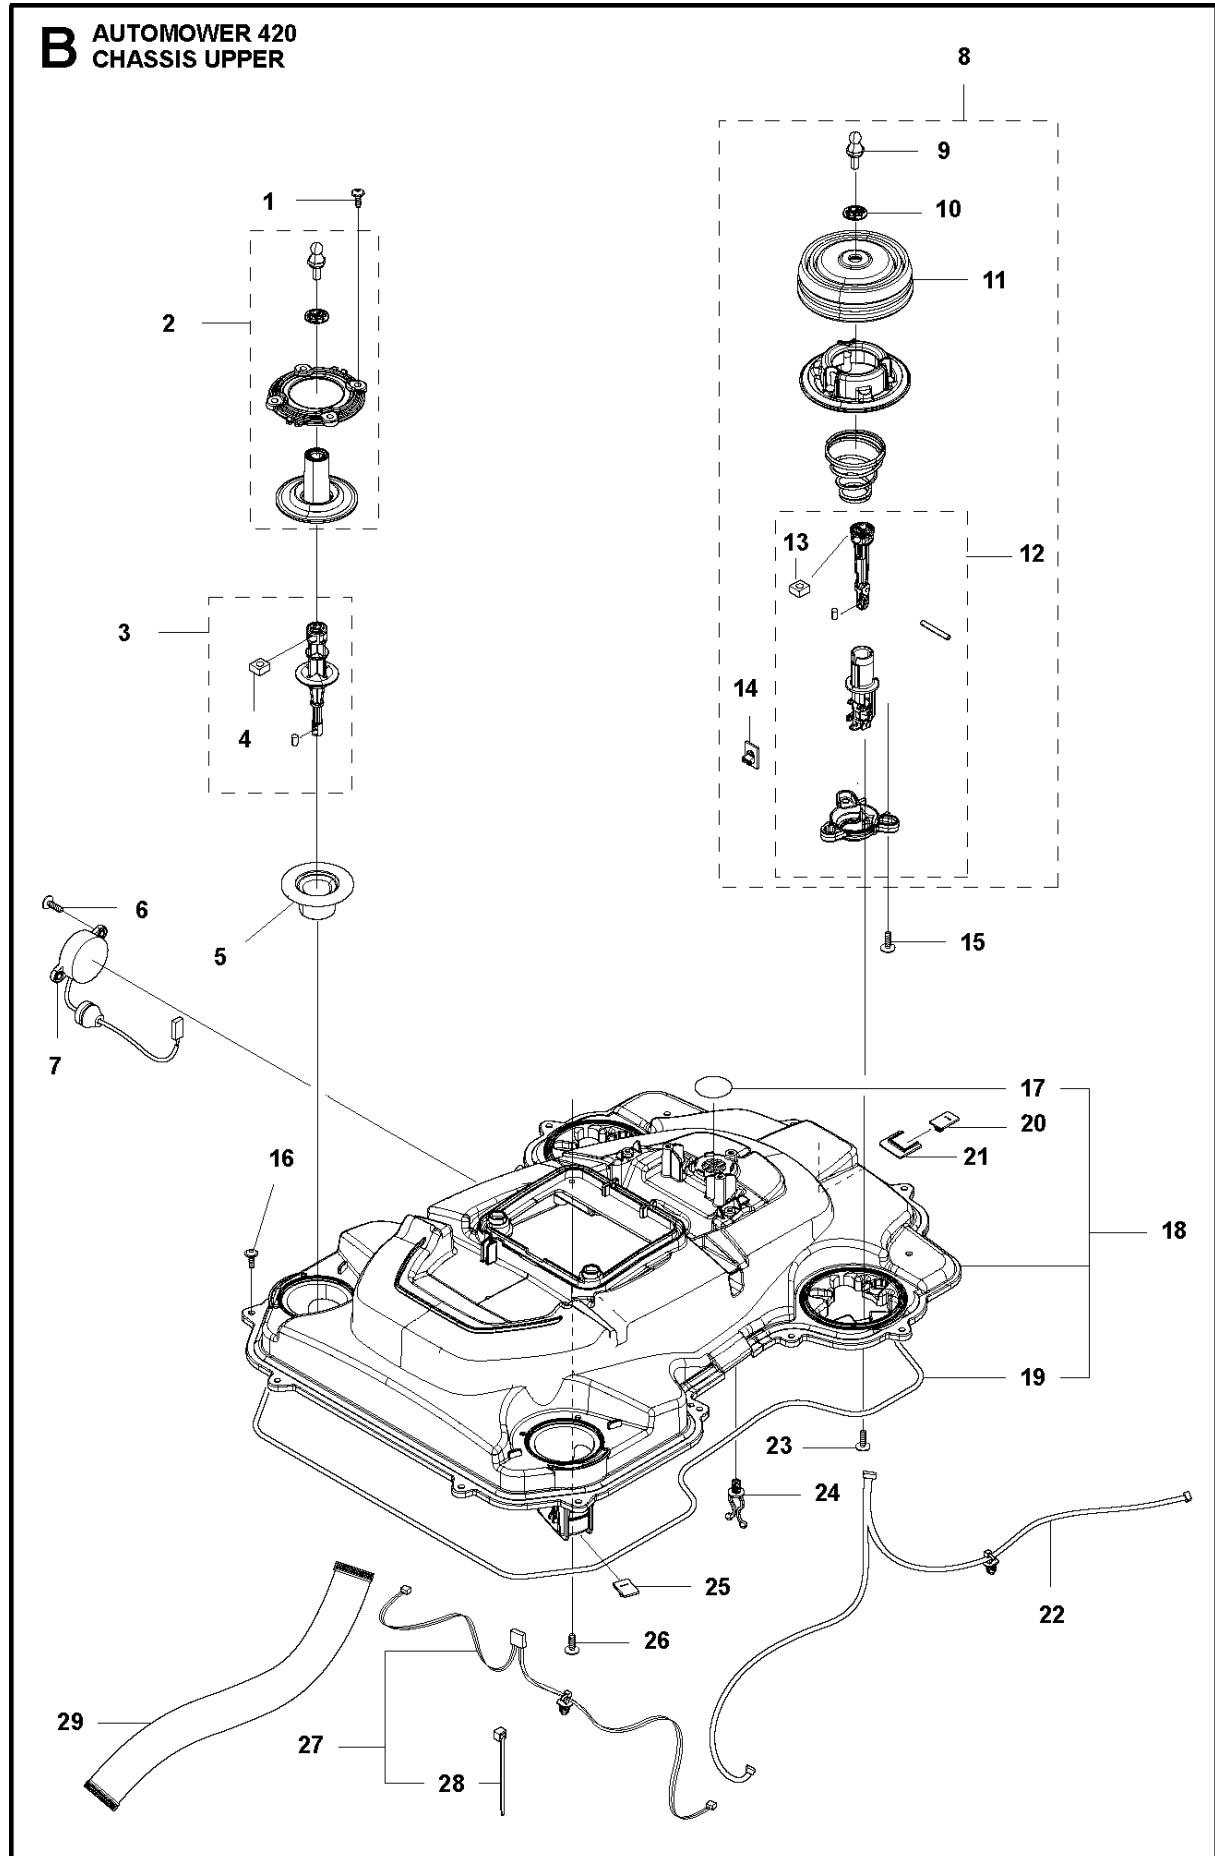

# SPARE PARTS LIST

ROBOTIC LAWN MOWERS

AUTOMOWER 420, 2019-

**A** AUTOMOWER 420  
COVER

## COVER

AUTOMOWER 420, 2019-

Ref	Part No	Description	Remark	QTY KIT
1	581 62 04-05	BODY KIT	Body KIT	1
2	587 42 35-01	DECAL	Decal	1
3	580 52 68-01	CAP	Cap	4
4	586 35 97-01	LABEL	Label	1
5	585 53 92-04	CABLE ASSY	Charging Plate Wiring	1
6	501 06 56-02	HOLDER ASSY	Holder ASSY	1
7	575 54 33-14	SCREW	Screw	1
8	579 51 98-02	BUMPER	Bumper	1
9	574 45 01-01	SCREW ITPANT	Screw	4

## CENTER CONSOL

AUTOMOWER 420, 2019-

Ref	Part No	Description	Remark	QTY KIT
1	588 79 75-01	COVER	Cover	1
2	579 45 85-01	HATCH	Hatch	1
3	579 45 81-01	BUTTON	Button	1
4	575 54 33-14	SCREW	Screw	2
5	501 06 58-01	HINGE KIT	Hinge KIT	1
6	575 54 33-14	SCREW	Screw	2
7	579 62 79-01	KEYBOARD	Keyboard	1
8	581 62 06-01	COVER KIT	Cover KIT	1
9	535 13 01-01	SPRING	Spring	2
10	574 87 47-06	SEALING STRIP	Sealing Strip (1 pcs, 5 mm)	1
11	574 48 03-02	SWITCH	Switch	1
12	501 06 60-01	LOCK KIT	Locking Plate KIT	1
13	575 54 33-14	SCREW	Screw	1
14	575 54 33-14	SCREW	Screw	1
15	575 54 33-14	SCREW	Screw	3
16	581 62 07-01	SUPPORT KIT	Support KIT	1
17	592 91 04-01	PRINTED CIRCUIT ASSY	Printed Circuit ASSY	1