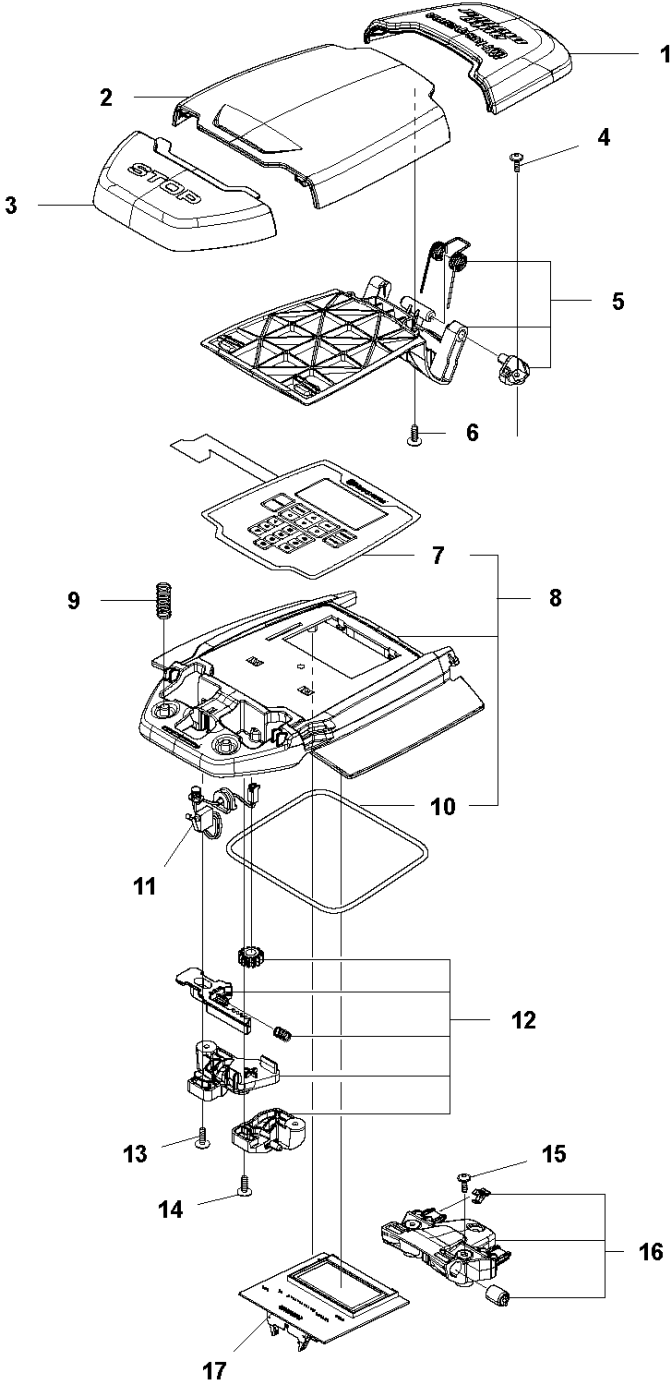

C AUTOMOWER 420
CENTER CONSOL

CENTER CONSOL

AUTOMOWER 420, 2019-

Ref	Part No	Description	Remark	QTY KIT
1	588 79 75-01	COVER	Cover	1
2	579 45 85-01	HATCH	Hatch	1
3	579 45 81-01	BUTTON	Button	1
4	575 54 33-14	SCREW	Screw	2
5	501 06 58-01	HINGE KIT	Hinge KIT	1
6	575 54 33-14	SCREW	Screw	2
7	579 62 79-01	KEYBOARD	Keyboard	1
8	581 62 06-01	COVER KIT	Cover KIT	1
9	535 13 01-01	SPRING	Spring	2
10	574 87 47-06	SEALING STRIP	Sealing Strip (1 pcs, 5 mm)	1
11	574 48 03-02	SWITCH	Switch	1
12	501 06 60-01	LOCK KIT	Locking Plate KIT	1
13	575 54 33-14	SCREW	Screw	1
14	575 54 33-14	SCREW	Screw	1
15	575 54 33-14	SCREW	Screw	3
16	581 62 07-01	SUPPORT KIT	Support KIT	1
17	592 91 04-01	PRINTED CIRCUIT ASSY	Printed Circuit ASSY	1