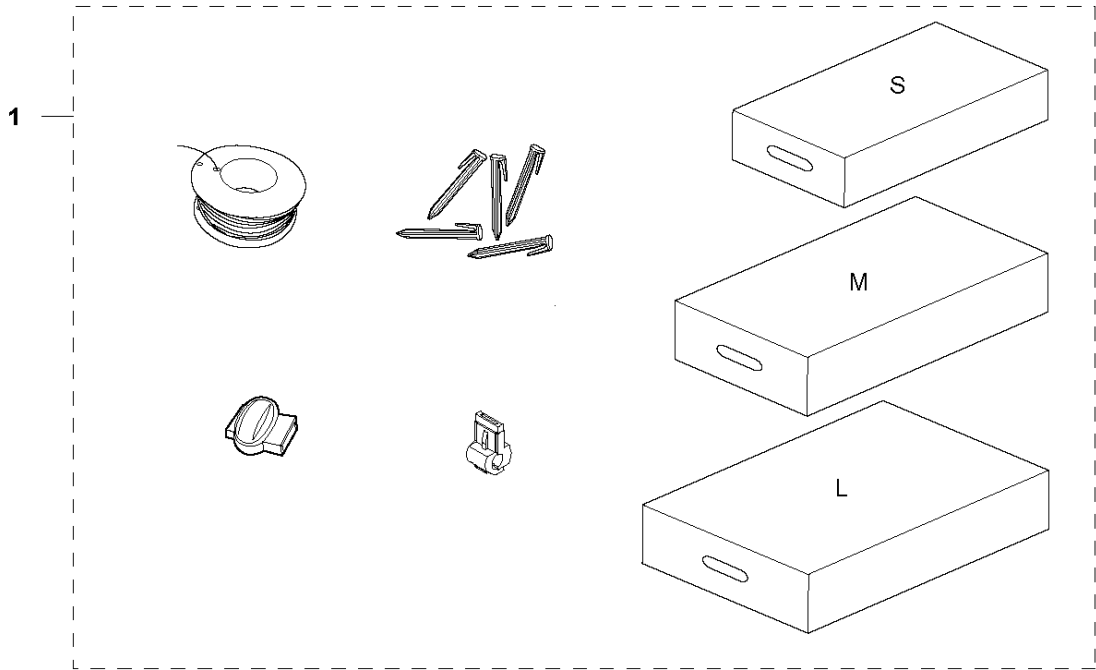

H AUTOMOWER 420 INSTALLATION ACCESSORIES

INSTALLATION ACCESSORIES

AUTOMOWER 420, 2019-

Ref	Part No	Description	Remark	QTY KIT
1	967 62 36-01	INSTALLATION KIT	Installation KIT S: Wire (150 m), Staples (300 pcs), Connectors (3 pcs), Couplers (5 pcs)	1
1	967 62 36-02	INSTALLATION KIT	Installation KIT M: Wire (250 m), Staples (400 pcs), Connectors (3 pcs), Couplers (5 pcs)	1
1	967 62 36-03	INSTALLATION KIT	Installation KIT L: Wire (400 m), Staples (600 pcs), Connectors (5 pcs), Couplers (5 pcs)	1
2	535 12 90-01	CONNECTOR	Loop Wire Connector	1
2	577 86 48-01	CONNECTOR	Loop Wire Connectors, Blister Pack, 5pcs	1
2	535 12 90-02	CONNECTOR	Loop Wire Connector, Blister Pack, 100 pcs	1
3	501 98 02-01	COUPLER	Coupler	1
3	577 86 47-01	COUPLER	Couplers, Blister Pack, 5 pcs	1
3	501 98 02-03	COUPLER	Couplers, 100 pcs	1
4	577 86 42-01	STAPLE	Staples, 85 mm, Blister Pack, 100 pcs	1
4	583 97 34-01	STAPLE	Staples, 85 mm, 100 pcs	1
5	580 66 20-02	WIRE	Wire (150 m)	1
5	577 86 43-02	WIRE	Wire Blister Pack, (50 m)	1
5	577 86 43-01	WIRE	Wire Blister Pack, (150 m)	1
6	580 66 20-01	WIRE	Wire (250 m)	1
7	593 29 77-01	WIRE	Wire Pro 300m	1
8	522 91 41-01	WIRE	Wire (500 m, ~3.4 mm)	1
9	580 66 20-04	WIRE	Wire (800 m)	1
10	586 75 53-01	POWER UNIT	Transformer (EU)	1
10	586 75 53-02	POWER UNIT	Transformer (UK/IRL)	1
10	586 75 53-03	POWER UNIT	Transformer (CH)	1
10	586 75 53-04	POWER UNIT	Transformer (US/CA)	1
10	586 75 53-05	POWER UNIT	Transformer (AU/NZ)	1
11	544 17 75-01	MEASURING TAPE	Measuring Tape	1
12	577 86 46-03	BLADE SET	Long Life Safety Blades, Blister Pack, 9 pcs	1
12	577 60 65-05	BLADE SET	Long Life Safety Blades, 45 pcs	1
12	577 60 66-04	BLADE SET	Long Life Safety Blades, 300 pcs	1
13	115875801	TBD	Operator's Manual, Swedish	1
13	115875806	TBD	Operator's Manual, Danish	1
13	115875811	TBD	Operator's Manual, Finnish	1
13	115875821	TBD	Operator's Manual, Norwegian	1
13	115875826	TBD	Operator's Manual, English	1
13	115875831	TBD	Operator's Manual, French	1
13	115875832	TBD	Operator's Manual, French (Canada)	1
13	115875836	TBD	Operator's Manual, Dutch	1
13	115875841	TBD	Operator's Manual, Italian	1
13	115875846	TBD	Operator's Manual, Spanish	1
13	115875851	TBD	Operator's Manual, German	1
13	115875856	TBD	Operator's Manual, Russian	1
13	115875858	TBD	Operator's Manual, Hungarian	1
13	115875859	TBD	Operator's Manual, Portuguese	1
13	115875861	TBD	Operator's Manual, Polish	1
13	115875862	TBD	Operator's Manual, Romanian	1