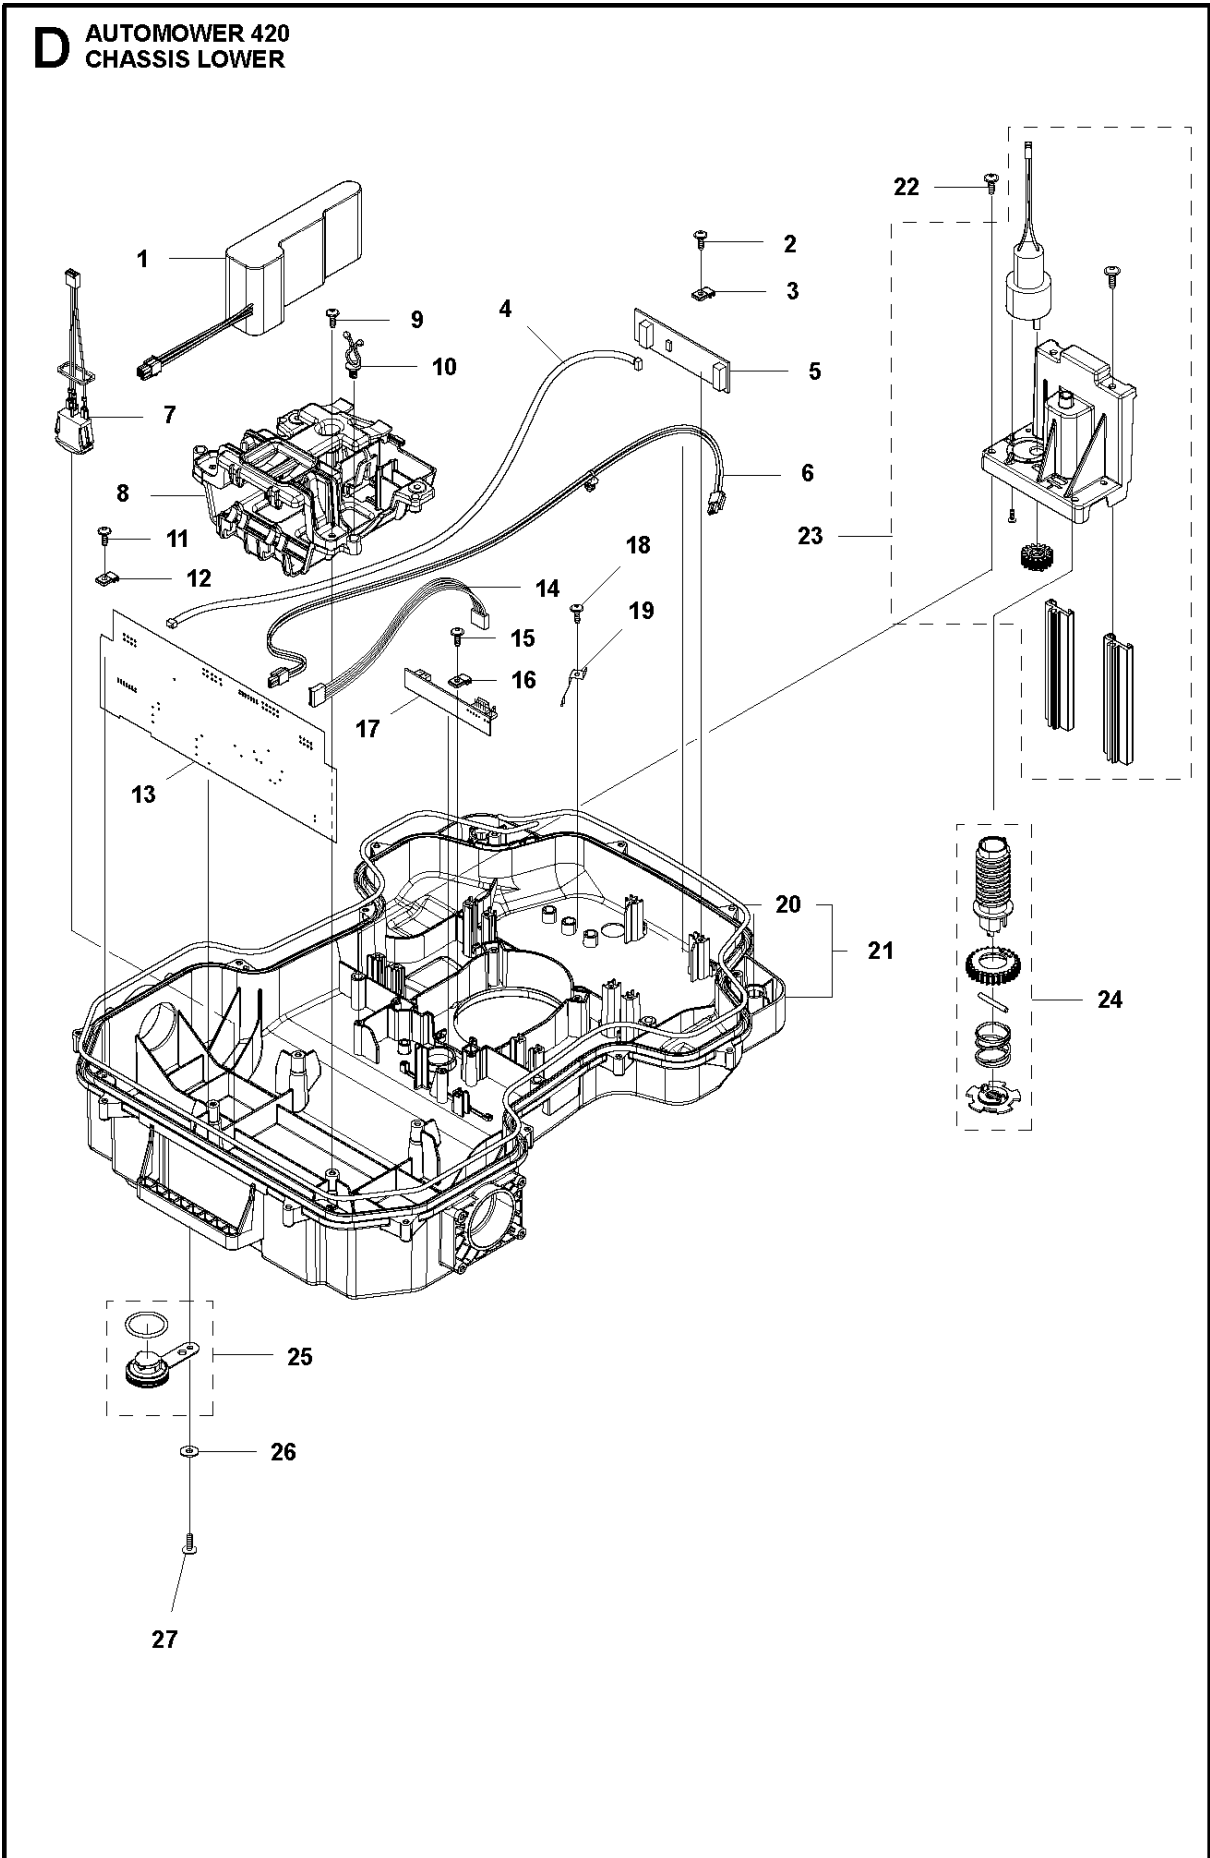

D AUTOMOWER 420
CHASSIS LOWER

CHASSIS LOWER

AUTOMOWER 420, 2019-

Ref	Part No	Description	Remark	QTY KIT
1	589 58 52-01	BATTERY	Battery	1
2	575 54 33-14	SCREW	Screw	2
3	579 52 94-01	CLAMP	Clamp	2
4	579 70 82-01	LOOM	Loom	1
5	588 90 30-01	PRINTED CIRCUIT ASSY	Printed Circuit ASSY	1
6	580 37 07-02	LOOM	Loom	1
7	579 70 87-01	CABLE ASSY	Switch, On Off	1
8	580 60 96-02	HOLDER	Holder	1
9	574 45 01-01	SCREW ITPANT	Screw	5
10	580 68 29-01	HOLDER	Holder	7
11	575 54 33-14	SCREW	Screw	2
12	579 52 94-01	CLAMP	Clamp	2
13	592 85 26-01	PRINTED CIRCUIT ASSY	Printed Circuit ASSY	1
14	579 70 80-01	LOOM	Loom	1
15	575 54 33-14	SCREW	Screw	1
16	579 52 94-01	CLAMP	Clamp	1
17	579 72 85-02	PRINTED CIRCUIT ASSY	Printed Circuit ASSY	1
18	575 54 33-14	SCREW	Screw	2
19	581 55 61-01	SPRING	Spring	2
20	574 87 47-05	SEALING STRIP	Sealing Strip (1 pcs, 5 mm)	1
21	581 62 17-01	CHASSIS KIT	Chassis KIT	1
22	575 54 33-14	SCREW	Screw	4
23	501 06 83-01	MOTOR ASSY	Motor ASSY	1
24	581 62 16-01	SCREW KIT	Screw KIT	1
25	581 62 12-02	PLUG KIT	Plug KIT	1
26	734 11 37-41	WASHER	Washer	1
27	574 45 01-01	SCREW ITPANT	Screw	1