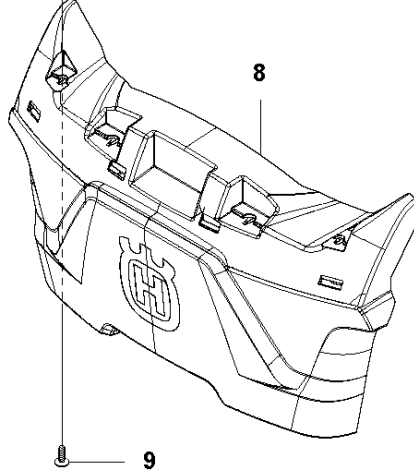

# SPARE PARTS LIST

ROBOTIC LAWN MOWERS

AUTOMOWER 420, 2019-

**A** AUTOMOWER 420  
COVER

## COVER

AUTOMOWER 420, 2019-

Ref	Part No	Description	Remark	QTY KIT
1	581 62 04-05	BODY KIT	Body KIT	1
2	587 42 35-01	DECAL	Decal	1
3	580 52 68-01	CAP	Cap	4
4	586 35 97-01	LABEL	Label	1
5	585 53 92-04	CABLE ASSY	Charging Plate Wiring	1
6	501 06 56-02	HOLDER ASSY	Holder ASSY	1
7	575 54 33-14	SCREW	Screw	1
8	579 51 98-02	BUMPER	Bumper	1
9	574 45 01-01	SCREW ITPANT	Screw	4