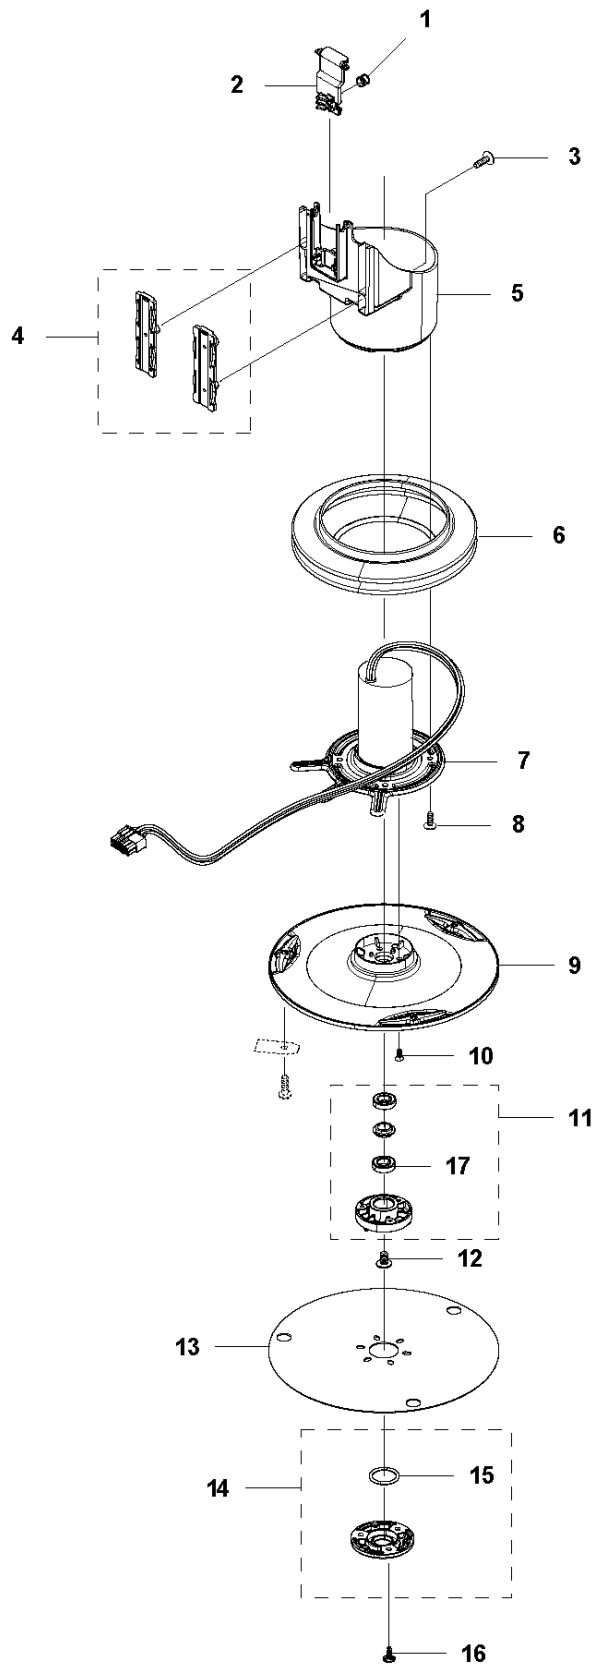

F AUTOMOWER 420
BLADE MOTOR & CUTTING EQUIPMENT

BLADE MOTOR & CUTTING EQUIPMENT

AUTOMOWER 420, 2019-

Ref	Part No	Description	Remark	QTY	KIT
1	580 62 44-01	SPRING	Spring	1	
2	579 56 46-01	LINK	Link	1	
3	575 54 33-14	SCREW	Screw	3	
4	581 62 18-01	BEARING KIT	Bearing KIT	1	
5	579 56 45-01	HOUSING	Housing	1	
6	579 66 64-03	BELLOWS	Bellows	1	
7	587 38 14-01	MOTOR ASSY	Cutting Motor ASSY	1	
8	575 54 33-14	SCREW	Screw	4	
9	587 37 81-01	CUTTING DISC	Cutting Disc	1	
10	535 13 05-02	SCREW	Screw	3	
11	588 42 17-02	BEARING HOUSING ASSY	Bearing Housing ASSY	1	
12	535 07 60-01	SCREW	Screw	1	
13	587 37 80-01	SKID PLATE	Skid Plate	1	
14	587 44 96-01	COVER KIT	Bearing Cover ASSY	1	
15	585 29 75-01	O-RING	O-Ring	1	
16	575 54 33-14	SCREW	Screw	3	
17	535 07 57-03	BALL BEARING		1	11
17	593 08 08-01	BALL BEARING	Tube 50 pcs	1