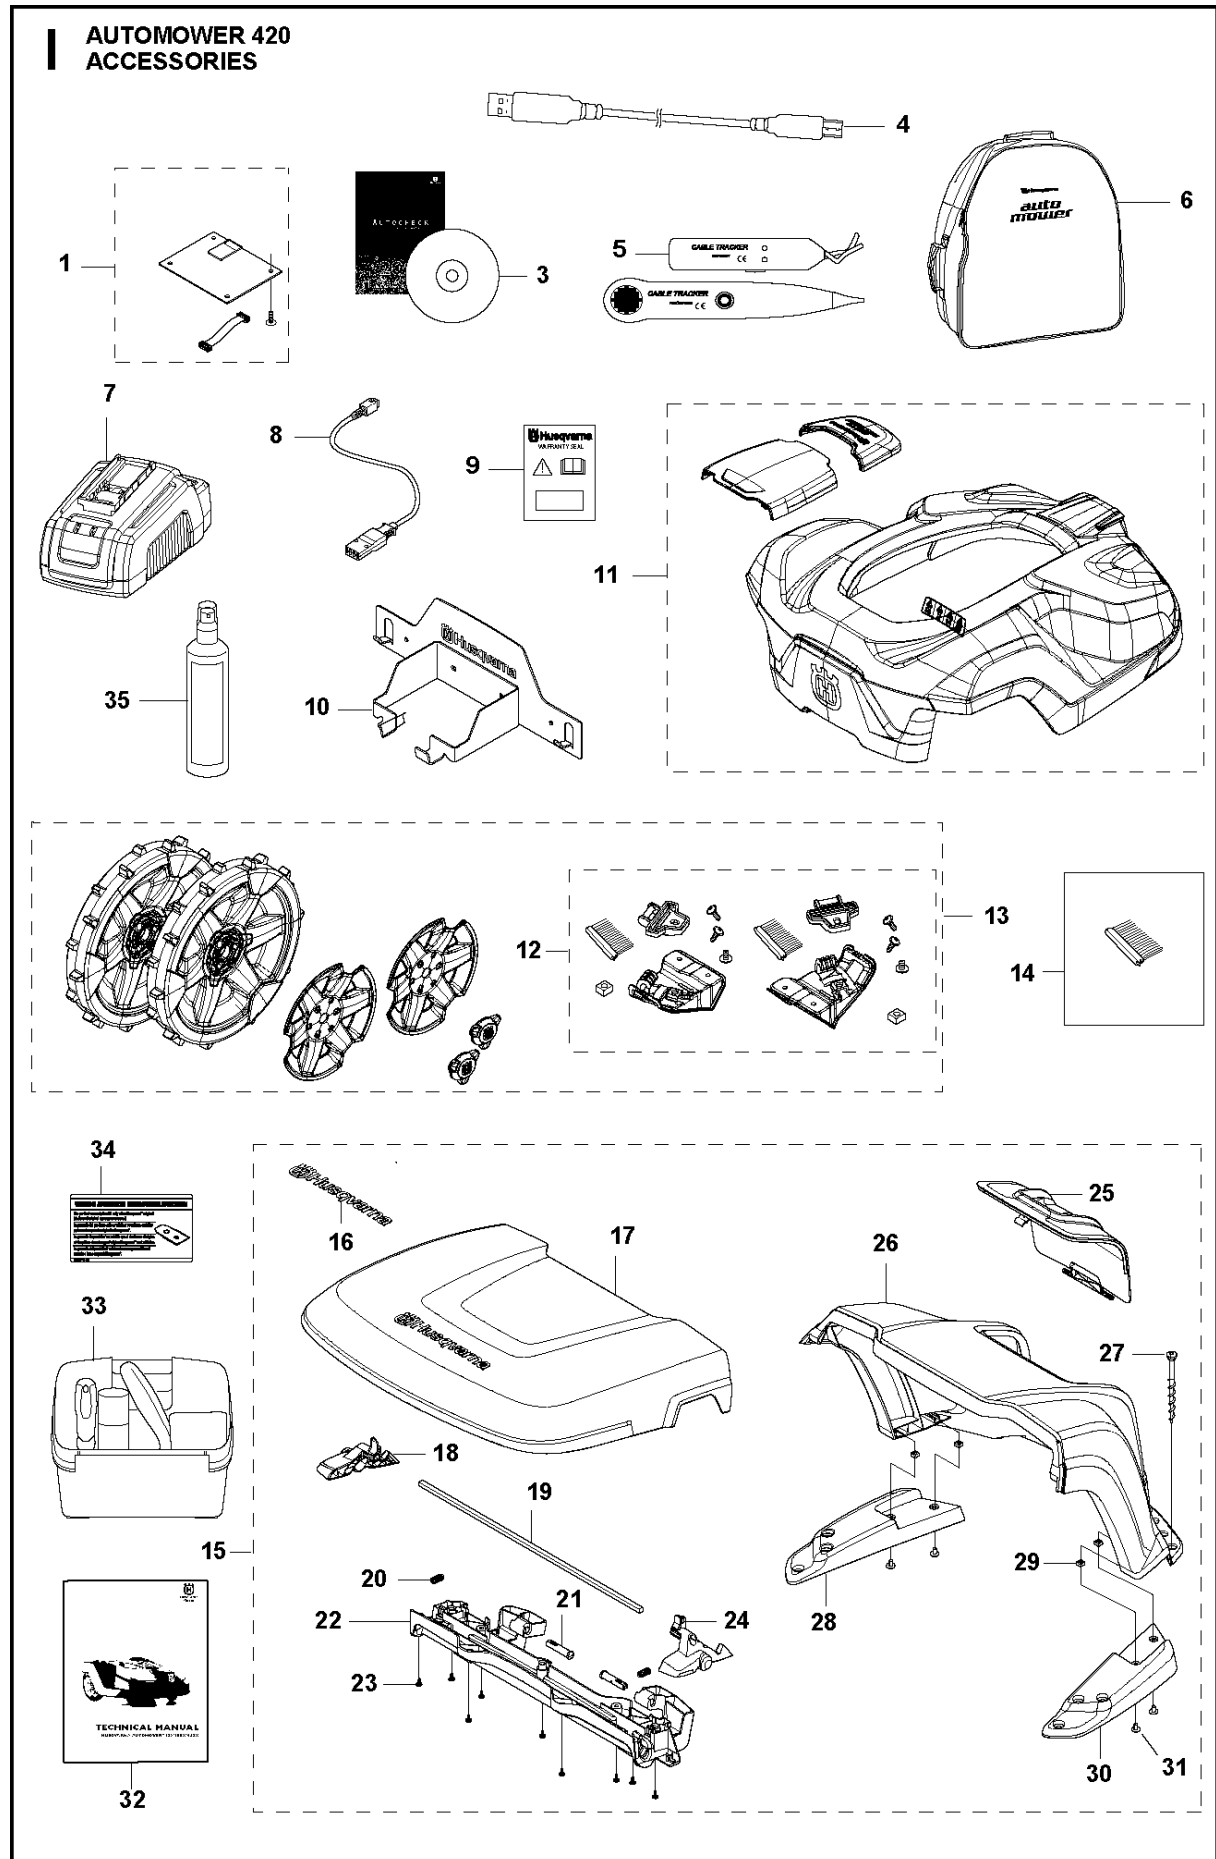

ACCESSORIES

AUTOMOWER 420, 2019-

Ref	Part No	Description	Remark	QTY KIT
1	586 66 23-04	GPS MODULE	Automower Connect KIT - All markets except. JP	1
3	577 85 81-03	DVD	DVD Autocheck EXP	1
4	577 51 81-02	CABLE	Service Cable (USB)	1
5	577 60 68-01	TEST EQUIPMENT	Interruption Detector	1
6	522 91 67-01	BAG	Bag	1
7	588 40 84-01	CHARGER	Quick Charger with Battery Test	1
8	588 20 26-01	CABLE ASSY	Cable Quick Charger	1
9	580 68 95-02	LABEL	Warranty Seal 1pcs	1
10	585 01 97-02	WALL HANGER	Wall Hanger	1
11	580 96 56-02	BODY KIT	Body KIT White	1
12	581 90 31-02	BRUSH KIT	Brush KIT incl. Brush, 6 pcs	1
13	581 88 97-02	WHEEL KIT	Rear Wheel KIT incl. Brush KIT	1
14	581 98 20-02	BRUSH KIT	Brush, 6 pcs	1
15	585 01 94-01	HOUSING	House KIT	1
16	577 46 90-01	DECAL	Decal	1
17	586 88 58-01	KIT	Cover Lid	1
18	585 32 40-02	HANDLE	Handle Left	1
19	585 32 41-01	ROD	Steel Rod	1
20	580 51 14-01	SPRING	Spring	2
21	585 34 15-01	HINGE PIN	Hinge Pin	2
22	585 34 16-01	BEAM	Beam	1
23	575 54 33-14	SCREW	Screw	9
24	585 32 40-01	HANDLE	Handle Right	1
25	585 32 36-01	HATCH	Hatch	1
26	585 32 34-01	COVER	Cover Base	1
27	575 23 86-01	SCREW KIT	Screw KIT, 6 pcs	1
28	585 32 38-02	SUPPORT	Support Base Left	1
29	503 22 66-01	SQUARE NUT	Square Nut	4
30	585 32 38-01	SUPPORT	Support Base Right	1
31	535 12 93-03	SCREW IHPANM	Screw	4
32	115 81 90-01	WORKSHOP MANUAL	Technical Handbook -420, 430X, 450X Swedish	1
32	115 81 90-06	WORKSHOP MANUAL	Technical Handbook -420, 430X, 450X Danish	1
32	115 81 90-11	WORKSHOP MANUAL	Technical Handbook -420, 430X, 450X Finnish	1
32	115 81 90-21	WORKSHOP MANUAL	Technical Handbook -420, 430X, 450X Norwegian	1
32	115 81 90-26	WORKSHOP MANUAL	Technical Handbook -420, 430X, 450X English	1
32	115 81 90-31	WORKSHOP MANUAL	Technical Handbook -420, 430X, 450X French	1
32	115 81 90-36	WORKSHOP MANUAL	Technical Handbook -420, 430X, 450X Dutch	1
32	115 81 90-41	WORKSHOP MANUAL	Technical Handbook -420, 430X, 450X Italian	1
32	115 81 90-46	WORKSHOP MANUAL	Technical Handbook -420, 430X, 450X Spanish	1
32	115 81 90-51	WORKSHOP MANUAL	Technical Handbook -420, 430X, 450X German	1
32	115819056	TBD	Technical Handbook -420, 430X, 450X Russian	1
32	115819058	TBD	Technical Handbook -420, 430X, 450X Hungarian	1
32	115819059	TBD	Technical Handbook -420, 430X, 450X Portuguese	1
32	115819061	TBD	Technical Handbook -420, 430X, 450X Polish	1
32	115819062	TBD	Technical Handbook -420, 430X, 450X Romanian	1
32	115819063	TBD	Technical Handbook -420, 430X, 450X Estonian	1
32	115819064	TBD	Technical Handbook -420, 430X, 450X Latvian	1