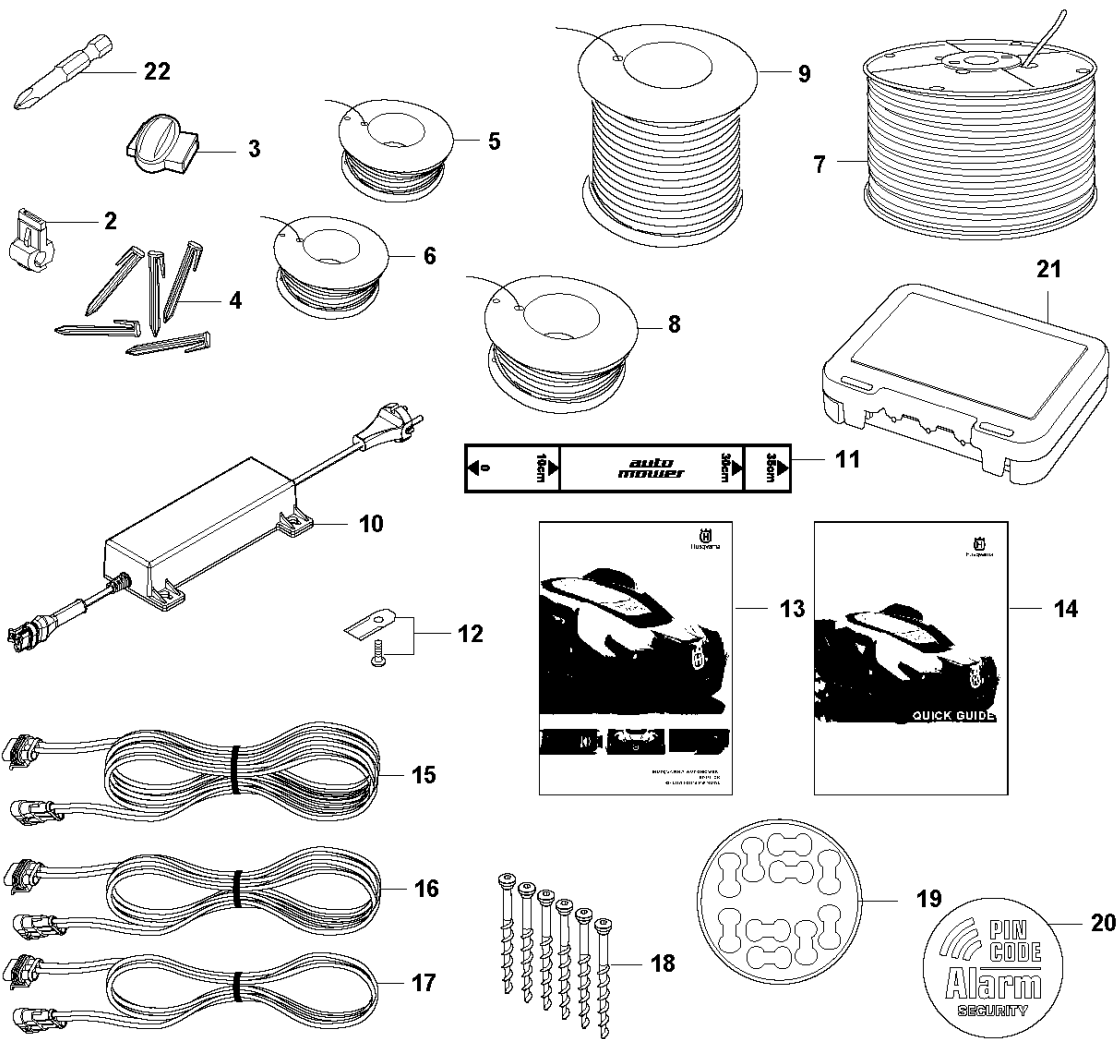

H AUTOMOWER 420 INSTALLATION ACCESSORIES

INSTALLATION ACCESSORIES

AUTOMOWER 420, 2019-

Ref	Part No	Description	Remark	QTY KIT
1	967 62 36-01	INSTALLATION KIT	Installation KIT S: Wire (150 m), Staples (300 pcs), Connectors (3 pcs), Couplers (5 pcs)	1
1	967 62 36-02	INSTALLATION KIT	Installation KIT M: Wire (250 m), Staples (400 pcs), Connectors (3 pcs), Couplers (5 pcs)	1
1	967 62 36-03	INSTALLATION KIT	Installation KIT L: Wire (400 m), Staples (600 pcs), Connectors (5 pcs), Couplers (5 pcs)	1
2	535 12 90-01	CONNECTOR	Loop Wire Connector	1
2	577 86 48-01	CONNECTOR	Loop Wire Connectors, Blister Pack, 5pcs	1
2	535 12 90-02	CONNECTOR	Loop Wire Connector, Blister Pack, 100 pcs	1
3	501 98 02-01	COUPLER	Coupler	1
3	577 86 47-01	COUPLER	Couplers, Blister Pack, 5 pcs	1
3	501 98 02-03	COUPLER	Couplers, 100 pcs	1
4	577 86 42-01	STAPLE	Staples, 85 mm, Blister Pack, 100 pcs	1
4	583 97 34-01	STAPLE	Staples, 85 mm, 100 pcs	1
5	580 66 20-02	WIRE	Wire (150 m)	1
5	577 86 43-02	WIRE	Wire Blister Pack, (50 m)	1
5	577 86 43-01	WIRE	Wire Blister Pack, (150 m)	1
6	580 66 20-01	WIRE	Wire (250 m)	1
7	593 29 77-01	WIRE	Wire Pro 300m	1
8	522 91 41-01	WIRE	Wire (500 m, ~3.4 mm)	1
9	580 66 20-04	WIRE	Wire (800 m)	1
10	586 75 53-01	POWER UNIT	Transformer (EU)	1
10	586 75 53-02	POWER UNIT	Transformer (UK/IRL)	1
10	586 75 53-03	POWER UNIT	Transformer (CH)	1
10	586 75 53-04	POWER UNIT	Transformer (US/CA)	1
10	586 75 53-05	POWER UNIT	Transformer (AU/NZ)	1
11	544 17 75-01	MEASURING TAPE	Measuring Tape	1
12	577 86 46-03	BLADE SET	Long Life Safety Blades, Blister Pack, 9 pcs	1
12	577 60 65-05	BLADE SET	Long Life Safety Blades, 45 pcs	1
12	577 60 66-04	BLADE SET	Long Life Safety Blades, 300 pcs	1
13	115875801	TBD	Operator's Manual, Swedish	1
13	115875806	TBD	Operator's Manual, Danish	1
13	115875811	TBD	Operator's Manual, Finnish	1
13	115875821	TBD	Operator's Manual, Norwegian	1
13	115875826	TBD	Operator's Manual, English	1
13	115875831	TBD	Operator's Manual, French	1
13	115875832	TBD	Operator's Manual, French (Canada)	1
13	115875836	TBD	Operator's Manual, Dutch	1
13	115875841	TBD	Operator's Manual, Italian	1
13	115875846	TBD	Operator's Manual, Spanish	1
13	115875851	TBD	Operator's Manual, German	1
13	115875856	TBD	Operator's Manual, Russian	1
13	115875858	TBD	Operator's Manual, Hungarian	1
13	115875859	TBD	Operator's Manual, Portuguese	1
13	115875861	TBD	Operator's Manual, Polish	1
13	115875862	TBD	Operator's Manual, Romanian	1