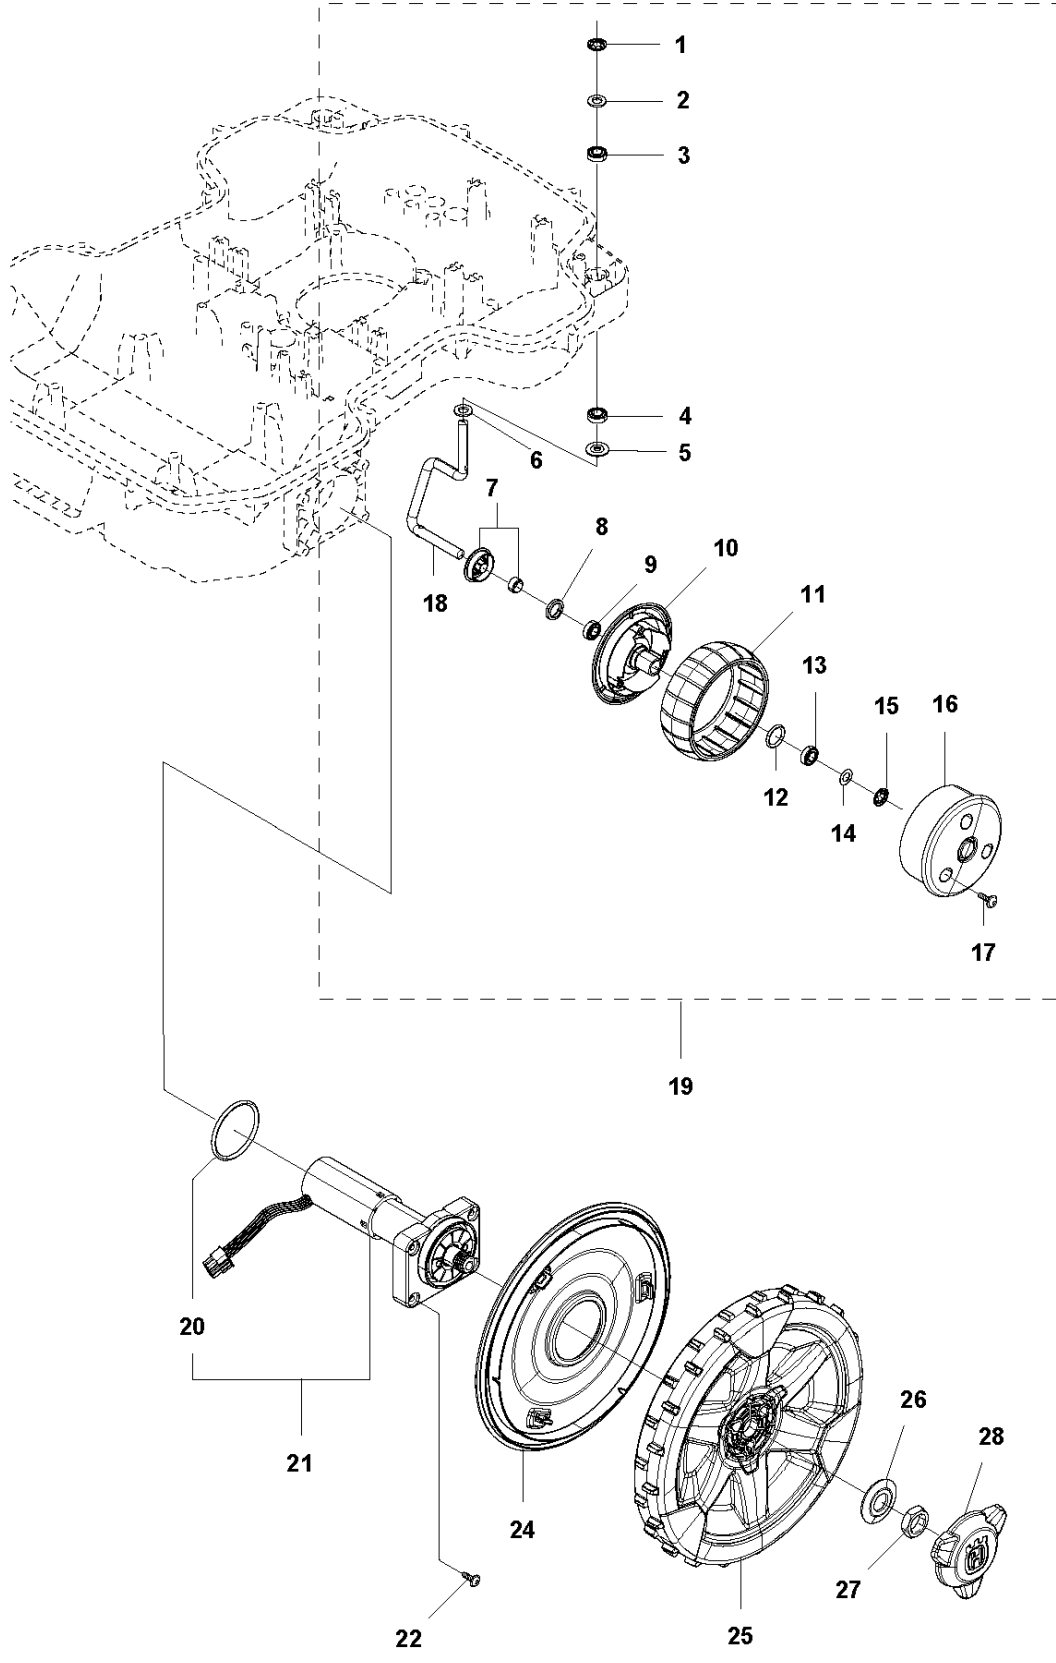

E AUTOMOWER 420
WHEELS & TIRES

WHEELS & TIRES

AUTOMOWER 420, 2019-

Ref	Part No	Description	Remark	QTY KIT
1	576 01 93-02	LOCKWASHER	Lock Washer	2
2	580 76 46-01	WASHER	Washer	2
3	580 60 51-01	BALL BEARING	Ball Bearing	2
4	580 60 51-01	BALL BEARING	Ball Bearing	2
5	535 08 78-03	WASHER	Washer	2
6	580 76 46-01	WASHER	Washer	2
7	581 62 15-01	SHIELD KIT	Shield KIT	2
8	580 48 71-01	SEALING	Sealing	2
9	580 60 51-01	BALL BEARING	Ball Bearing	2
10	579 45 71-01	WHEEL	Wheel Inside	2
11	574 44 98-01	WHEEL	Tire	2
12	580 44 51-01	O-RING	O-ring	2
13	580 60 51-01	BALL BEARING	Ball Bearing	2
14	580 76 46-01	WASHER	Washer	2
15	576 01 93-02	LOCKWASHER	Lock Washer	2
16	579 45 72-01	WHEEL	Wheel Outside	2
17	575 54 33-14	SCREW	Screw	6
18	580 33 61-01	SPINDLE	Spindle	2
19	581 62 14-01	WHEEL KIT	Front Wheel KIT	2
20	580 44 39-02	O-RING	O-ring	2
21	581 62 13-04	MOTOR KIT	Wheel Motor ASSY	2
22	574 45 01-01	SCREW ITPANT	Screw	8
24	582 27 60-01	COVER	Cover	2
25	582 27 25-01	WHEEL	Rear Wheel	2
26	586 21 06-01	WASHER	Spring Washer	2
27	731 43 24-01	HEXAGON THIN NUT	Thin Nut	2
28	579 50 55-02	HUB CAP	Hub Cap	2