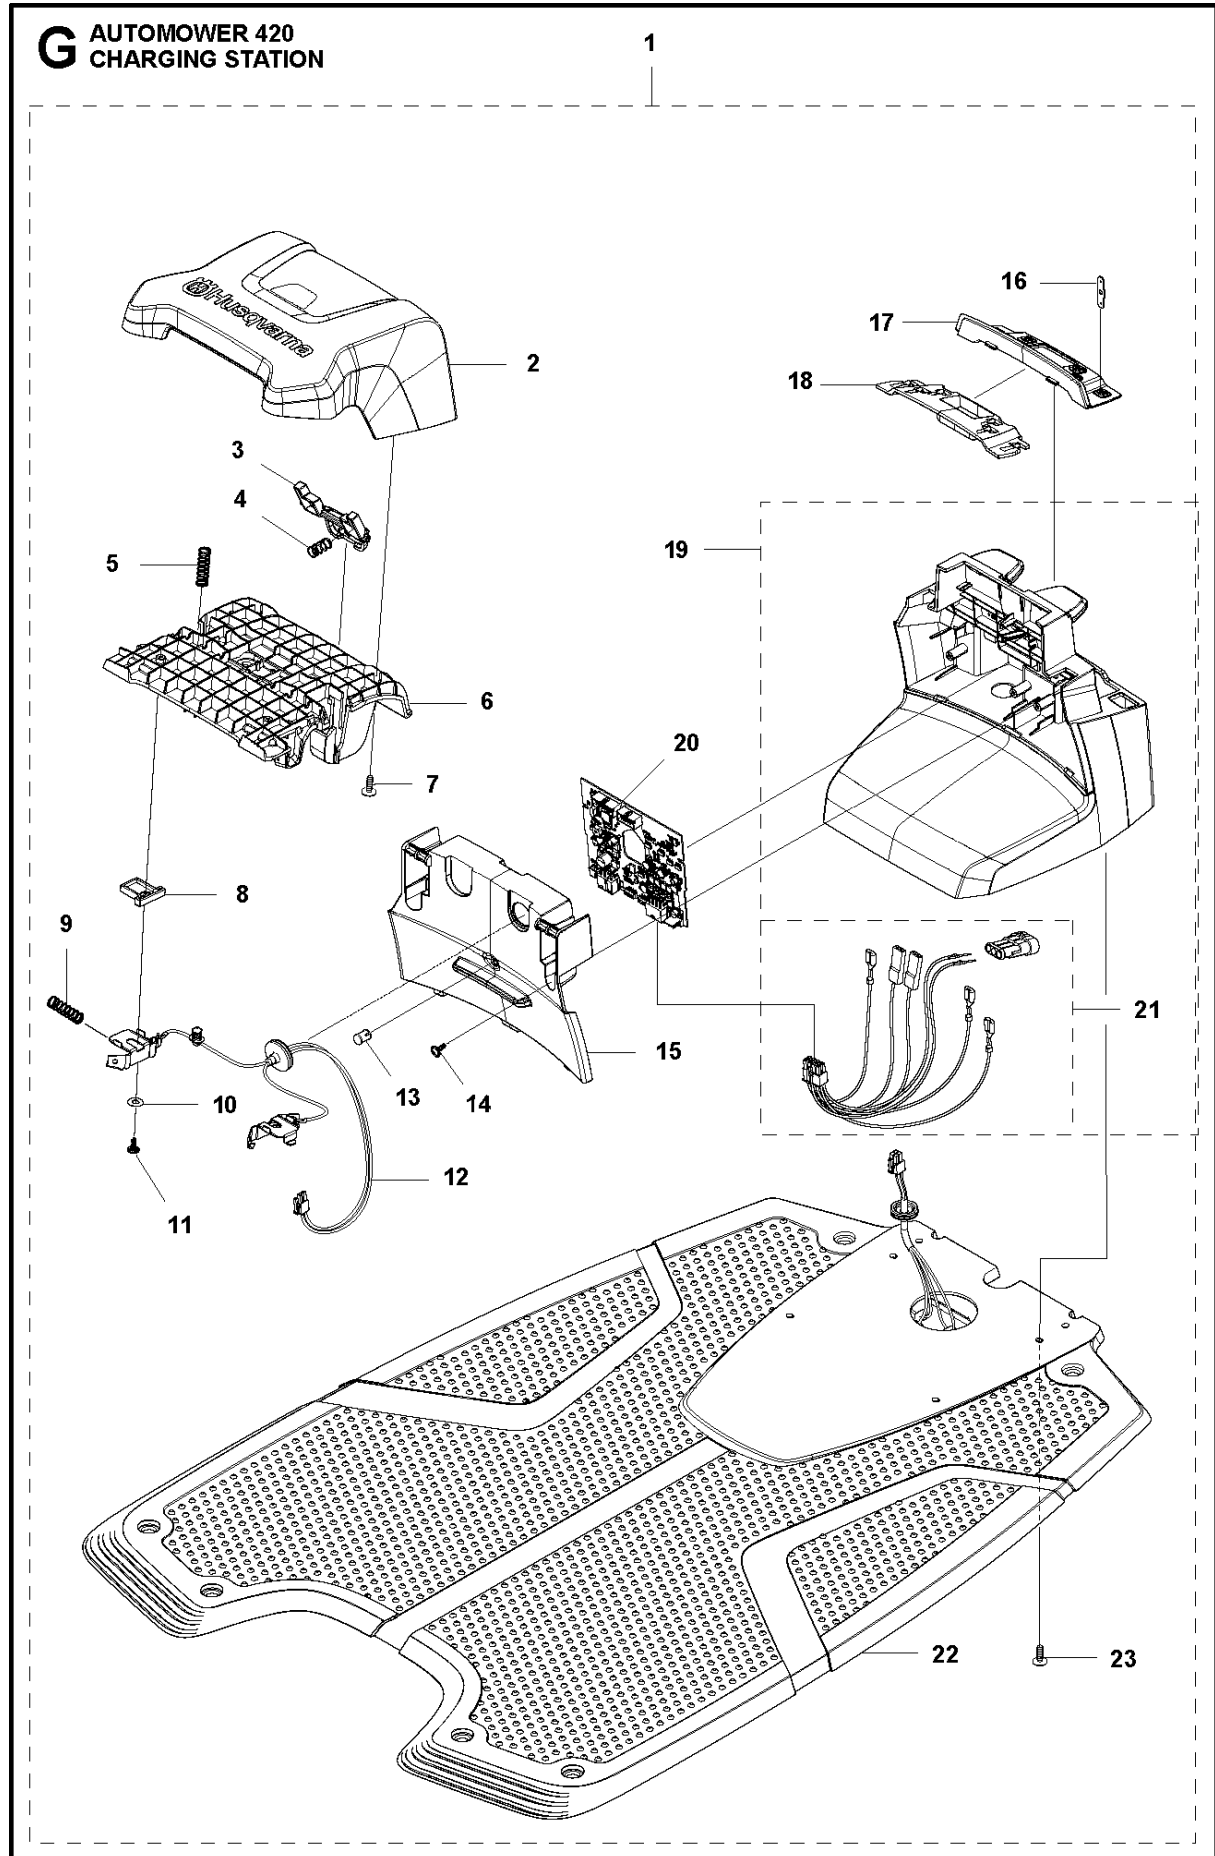

CHARGING STATION

AUTOMOWER 420, 2019-

Ref	Part No	Description	Remark	QTY KIT
1	580 76 55-09	CHARGING STATION	Charging Station	1
2	579 44 82-03	CAP	Cap	1
3	579 46 24-02	BUTTON	Button	1
4	574 48 70-01	SPRING	Spring	1
5	580 51 14-01	SPRING	Spring	2
6	579 45 80-04	FRAME	Frame	1
7	575 54 33-14	SCREW	Screw	4
8	579 46 05-01	DISTANCE	Distance	2
9	580 51 14-01	SPRING	Spring	2
10	734 11 37-41	WASHER	Washer	2
11	575 54 33-14	SCREW	Screw	2
12	585 53 95-02	CABLE ASSY	Loom Charging Contact	1
13	590 21 72-01	LENS	Lens	1
14	575 54 33-14	SCREW	Screw	2
15	579 45 97-04	LID	Lid	1
16	580 50 41-01	TERMINAL	Terminal	3
17	579 45 98-01	PAN	Panel	1
18	579 45 99-01	HOLDER	Holder	1
19	588 18 88-01	HOUSING ASSY	Housing KIT	1
20	592 89 45-01	PRINTED CIRCUIT ASSY	PCBA Charging Station	1
21	588 47 89-01	CABLE KIT	Wiring CS	1
22	590 09 40-01	BASE ASSY	Charging Plate	1
23	575 54 33-14	SCREW	Screw	4