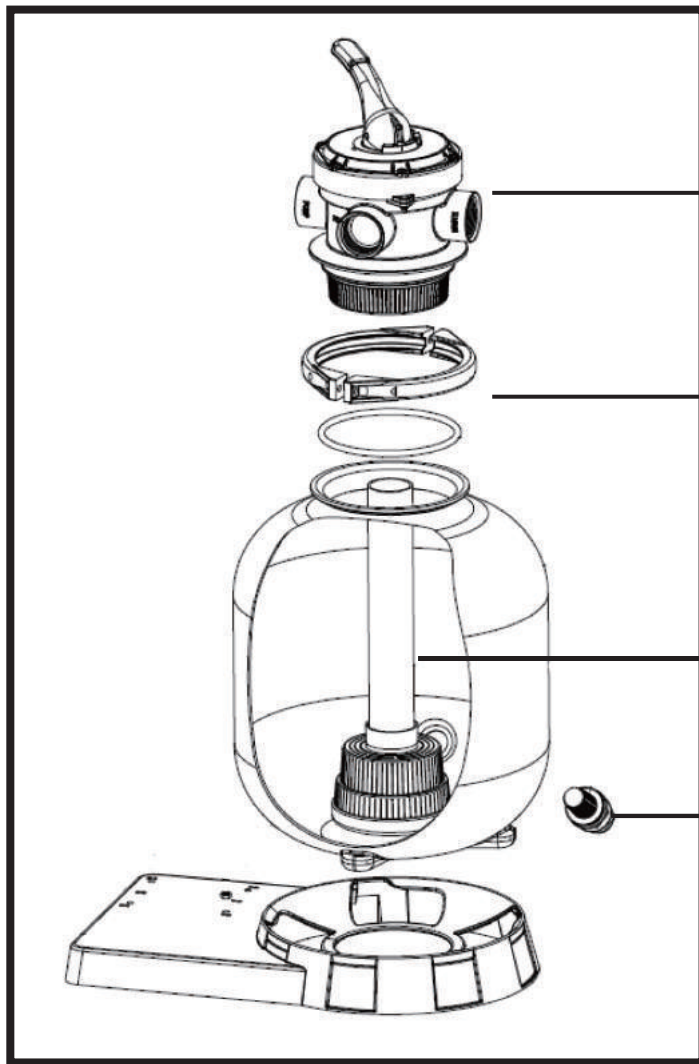

PARTS FOR # 71405 SAND FILTER

REF#	PART#	DESCRIPTION
1	71201	4 WAY VALVE
2	71202	FLANGE CLAMP & O-RING
3	71403	STAND PIPE & FILTER ASSEMBLY
4	71204	DRAIN PLUG & O-RING
5	71205	HOSE ADAPTER & O-RING
6	71406	PUMP FOR 71405