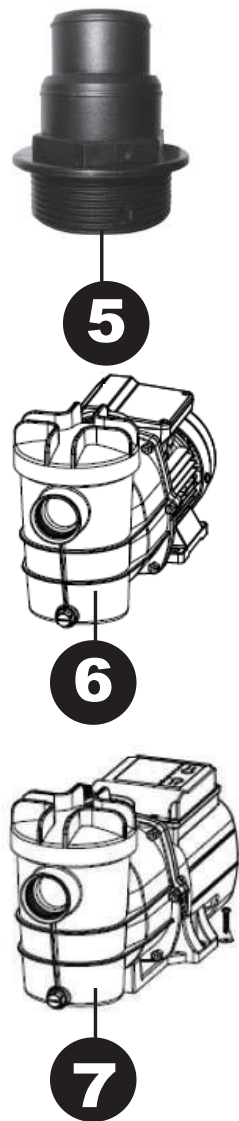

PARTS FOR # 71405 SAND FILTER

REF#	PART#	DESCRIPTION
1	71201	4 WAY VALVE
2	71202	FLANGE CLAMP & O-RING
3	71403	STAND PIPE & FILTER ASSEMBLY
4	71204	DRAIN PLUG & O-RING
5	71205	HOSE ADAPTER & O-RING
6	71406	PUMP FOR 71405