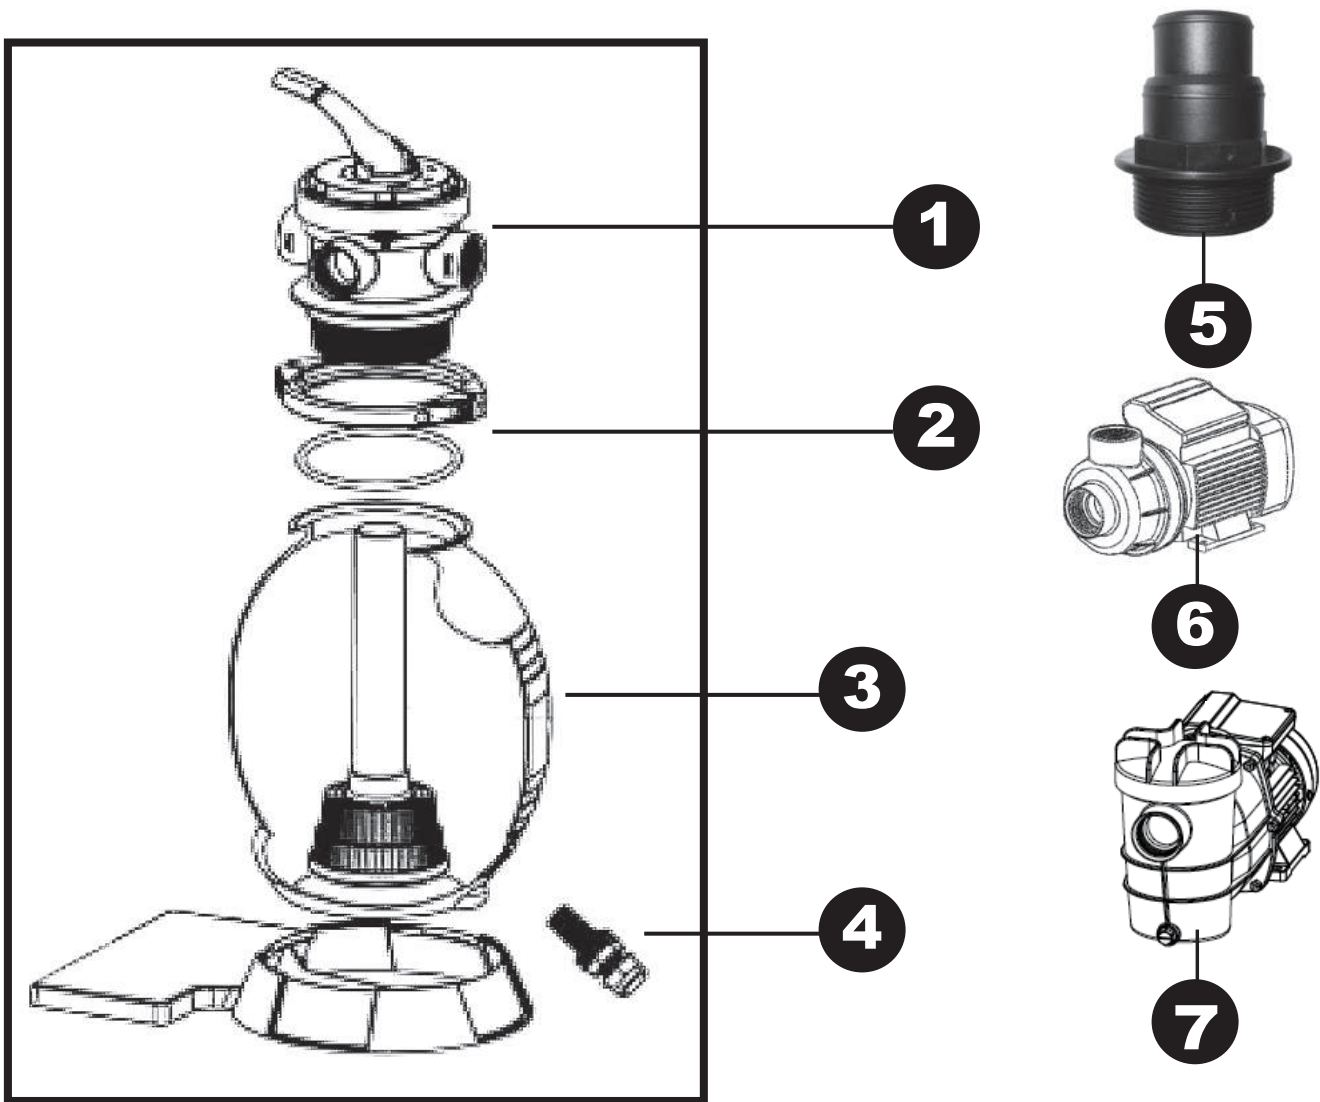

# PARTS FOR #71225/71233 SAND FILTER

REF#	PART#	DESCRIPTION
1	71201	4 WAY VALVE
2	71202	FLANGE CLAMP & O-RING
3	71203	STAND PIPE & FILTER ASSEMBLY
4	71204	DRAIN PLUG & O-RING
5	71205	HOSE ADAPTER & O-RING
6	71206	PUMP FOR 71225
7	71236	PUMP FOR 71233