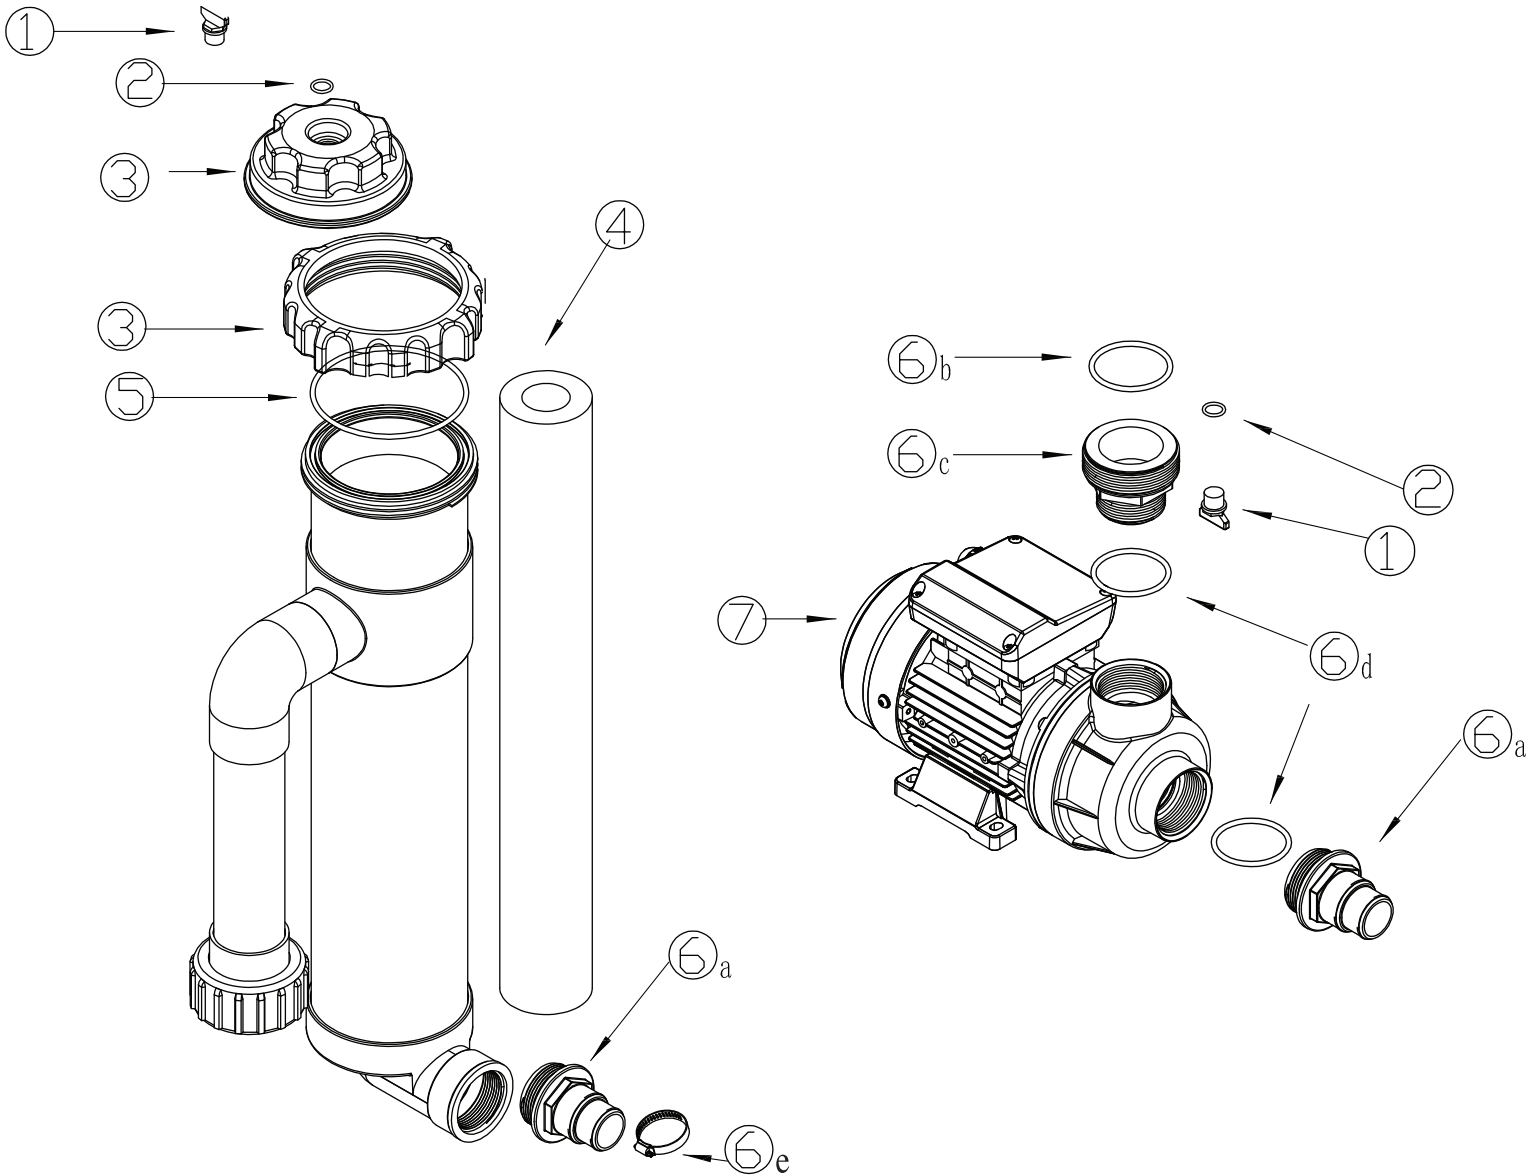

PARTS FOR 70026

Parts Listing: 70026

Ref. No.	Parts No.	Description	QTY
1- 2	70004	Drain plug with gasket	2
3	70001	Lid & O-Ring Set	1
4	71005	20-inch precision filter	1
5	70012	O-ring	1
6a	70006SP	Hose adaptor	2
6b	70006SP	O-Ring	1
6c	70006SP	Adaptor	1
6d	70006SP	O-Ring	1
6e	70006SP	Hose Clamp	2
7	71206	0.35hp Pump	1