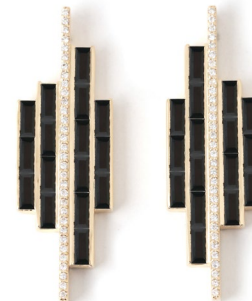

wholesale 435g  
msrp 1090g

**E3154GAQ**  
14k gold double ladder cityscape  
stud earring- Aquamarine

wholesale 215g  
msrp 540g

**E3154GSP**  
14k gold double ladder cityscape  
stud earring- Black Spinel

wholesale 215g  
msrp 540g

**E3164GAQ**  
14k gold double ladder cityscape  
stud earring with diamond tower-  
aquamarine

wholesale 520g  
msrp 1300g

**E3164GSP**  
14k gold double ladder cityscape  
stud earring with diamond tower- Black  
Spinel

wholesale 520g  
msrp 1300g

**E3155GAQ**  
14k gold multi ladder cityscape  
stud earring with diamond tower-  
Aquamarine

wholesale 2115g  
msrp 4655g

**E3155GSP**  
14k gold multi ladder cityscape  
stud earring with diamond tower- Black  
Spinel