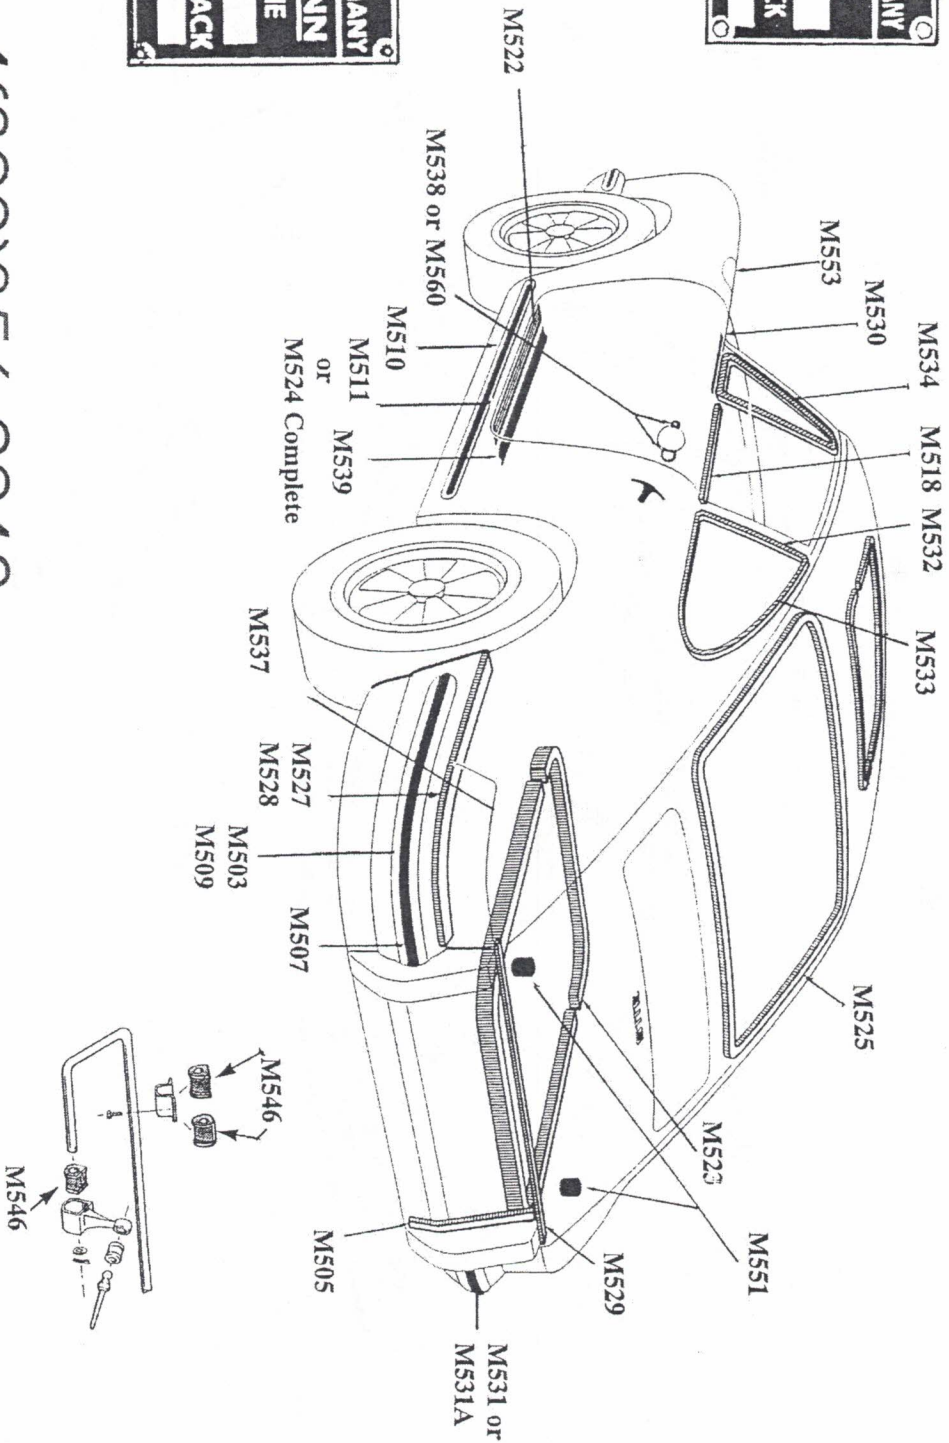

M548

Chassis/Print Numbers
Stamped \$8/Total Number
Impression.

M555

1(800)356.0012

International Mercantile

3.

DECAL - FRAM OIL FILTER
M512
DECAL - VALVE ADJUSTMENT
M514
DECAL - H - FILTER FOR OIL FILTER
M515
CLUTCH/BRAKE RUBBER PADS
M526
HOOD CREST RUBBER BASE
M535
FRONT FLOOR MAT - RIGHT/LEFT
M540
TORSTON BAR SEAL
M542
HOOD CREST FIRED CERAMIC
M544
JACK BUFFER RUBBER
M545
STABILIZER BAR BUSHINGS REAR
M546
CARPET KITS/HEADLINERS
M547
PLAQUE -
KAROSSERIE I.D. &
KUNSTHARTZLACK I.D.
M548
RUBBER SEAT STOPS
M549
RUBBER DOOR PLUGS
M550
IGNITION WIRE TO SHEET METAL
RUBBER BLOCKS
M552