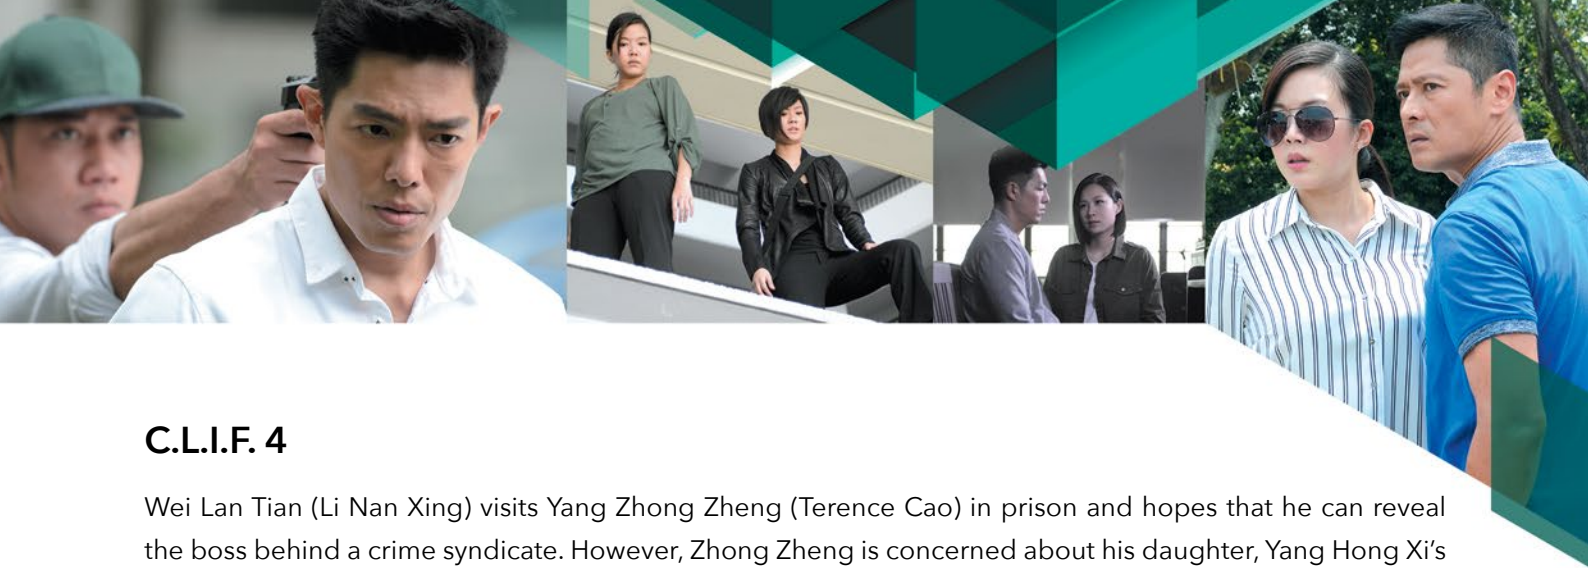

DELIVERING AWARD-WINNING
CONTENT TO THE WORLD
与世界分享优质内容

C.L.I.F. 警徽天职4

COURAGE. LOYALTY. INTEGRITY. FAIRNESS.

SCRIPTED

C.L.I.F. 4

Wei Lan Tian (Li Nan Xing) visits Yang Zhong Zheng (Terence Cao) in prison and hopes that he can reveal the boss behind a crime syndicate. However, Zhong Zheng is concerned about his daughter, Yang Hong Xi's (Bonnie Loo) safety and refuses to reveal anything. Lan Tian suspects that businessman, Zhao Xue Wei (Chen Tian Wen), may have something to do with the case. However, Lan Tian acts on impulse and unwittingly implicates himself in a murder case! Lan Tian's wife Zhi Jie (Rui En) vows to clear his name.

News reporter Cai Yan Qi (Mei Xin) and cop Wang Shi Shi (Ya Hui) are roommates. Yan Qi and Chen Yu (Zhang Yao Dong) were once a couple, however she still harbors feelings for him. Shi Shi is annoyed by Chen Yu's sweet talks and both of them always quarrel with each other. However, as the days go by, the squabbling duo fall in love with each other. Yan Qi, Shi Shi and Chen Yu have now gotten themselves into a complicated love triangle. Zhang Gui Xiang (Elvin Ng) and Weng Xuan Mei (Sora Ma) have overcome many obstacles and finally decide to settle down. Unfortunately, Xuan Mei is sexually assaulted and she is traumatized. Under Gui Xiang's care, she eventually recovered from depression but later gets kidnapped by unknown assailants...

Will Gui Xiang be able to save Xuan Mei and eventually marry her? Will Zhi Jie be able to clear Lan Tian's name? This season will be filled with mind-boggling mysteries, thrilling action scenes and exciting storyline.