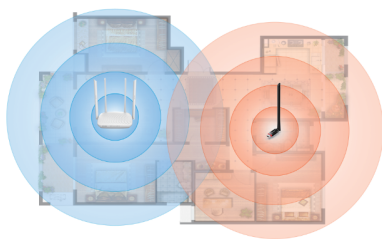

U6

300 Mbps high-gain wireless USB adapter

U6 is a 300 Mbps wireless Adapter. Equipped with an external 6 dBi high-gain omnidirectional antenna, U6 delivers twice the signal reception performance of its counterparts. It can easily penetrate three walls even under interference, making it an ideal choice for families living in large or multi-storey houses. U6 supports the soft AP mode. In this mode, U6 functions an AP to turn the wired network into a wireless one, making the networking of wireless LAN quick and easy. It is compatible with many operating systems, allowing connection of computers, notebooks and other wireless devices.

1. Real 6 dBi ultra-long OFC antenna for broader coverage

The real 6 dBi ultra-long OFC high-gain antenna sets a record high in signal transmission and reception distances, allowing you to pick up wireless signals anywhere at home.

3. Get a portable Wi-Fi hotspot with a single step

The Soft AP mode enables U6 to mount onto a PC that has wired internet connectivity to function as a Wi-Fi hotspot, so that wireless clients such as mobile phones, tablets, and computers can access the internet through U6.