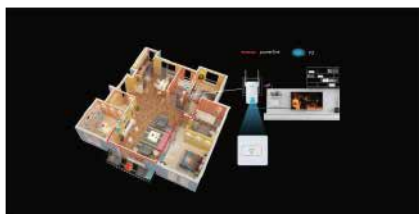

Farther and Wider Wi-Fi

PA6 can copy SSID and password of your router at a push of Wi-Fi clone button. Just press the Wi-Fi clone button, you can enjoy seamless Wi-Fi throughout your house. You can enjoy ultimate home entertainment even in the backyard of your villa.