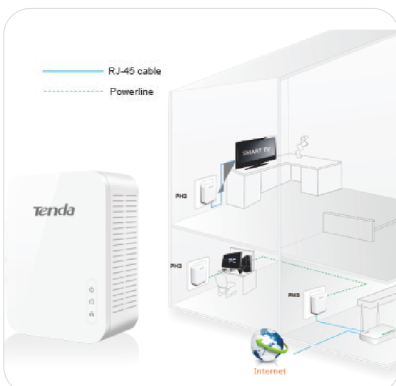

PH3

Blazing-Fast Home Network Made for Home Entertainment

AV1000 Gigabit Powerline Adapter

The PH3 1000Mbps Powerline Adapter is designed for 3D/HD video streaming and entertainment throughout home over existing electrical wiring. Compliant with HomePlug AV2 standard, this device turns your power circuitry into smart home network. Simply plug one PH3 powerline adapter that links to a broadband router into the power outlet, plug the other into the other socket in any desired room, you can then easily and instantly connect to a home network with speeds of up to 1000Mbps. No drilling, laying complicated wires and manual configuration, the PH3 allows you to build a blazing-fast network to enjoy best ever experience 3D/HD home entertainment with minimum cost and efforts.

Blazing-fast Experience

Up to 1000Mbps transmission rate over power circuitry, ideal for 3D/HD video streaming, IPTV and online gaming throughout home

Electrical transmission rate improved by 5 times

No Laying Complicated Wires

No laying complicated wires, transfer data through existing wiring, it can connect to internet where there is outlet

Plug-and-Play

The PH3 1000Mbps Powerline Adapter lasts Tenda easy-to-install idea, plug over two devices to outlet to connect the internet without complicated configuration