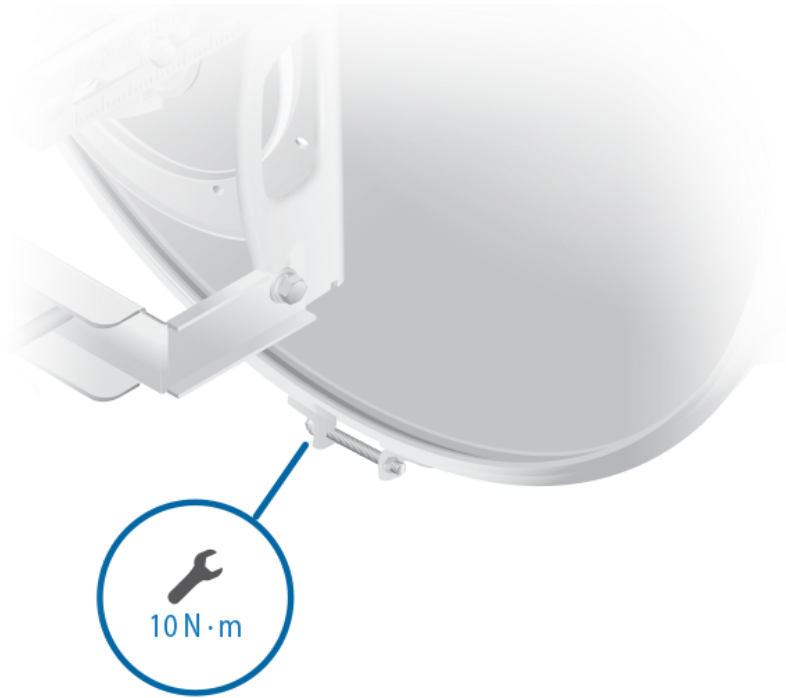

ISO-BEAM-620 Quick Start Guide