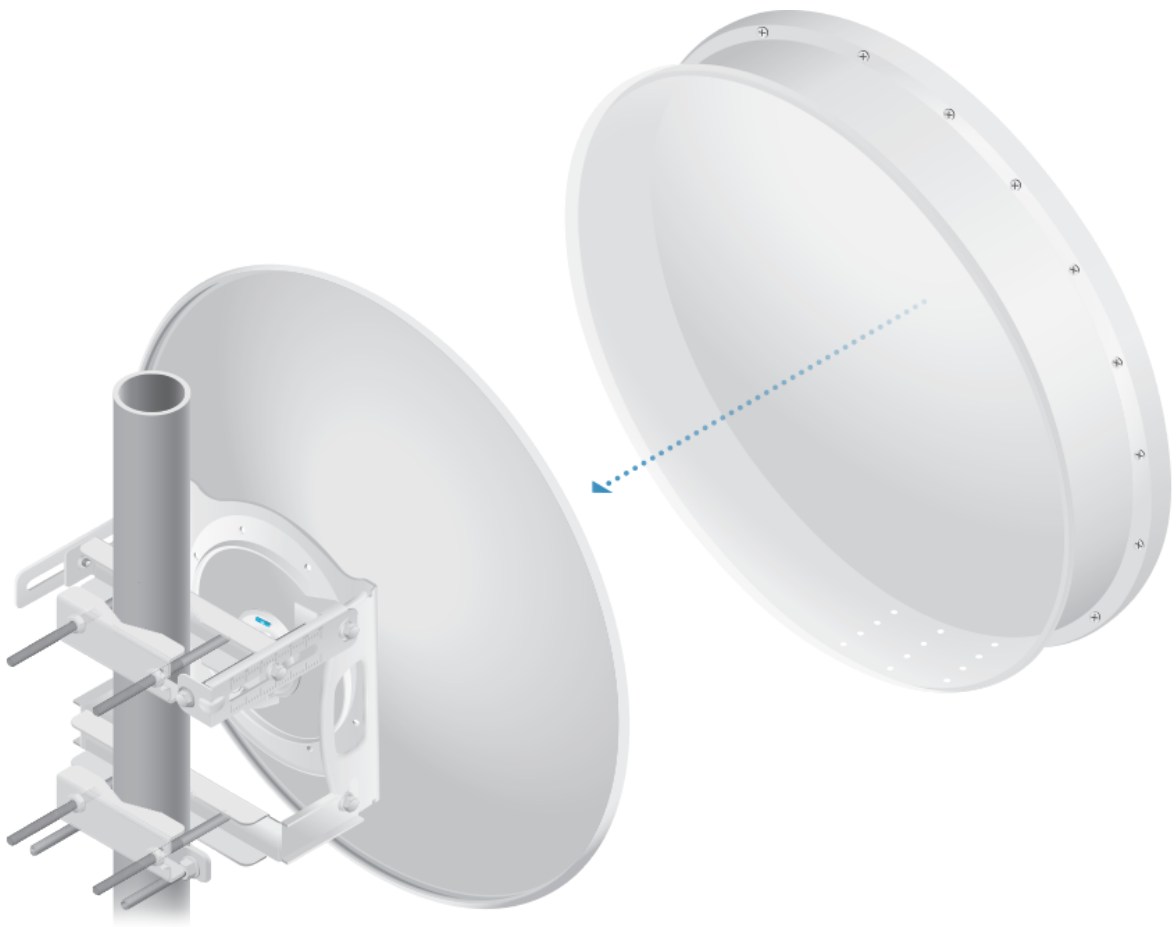

Package Contents

ISO-BEAM-620

Hardware Installation

The IsoBeam is compatible with the RD-5G30-LW, PBE-M5-620, and PBE-5AC-620.

1.

ISO-BEAM-620 Quick Start Guide

3.

Note: Seat the dish reflector inside of the IsoBeam with the drainage holes facing down to the ground.