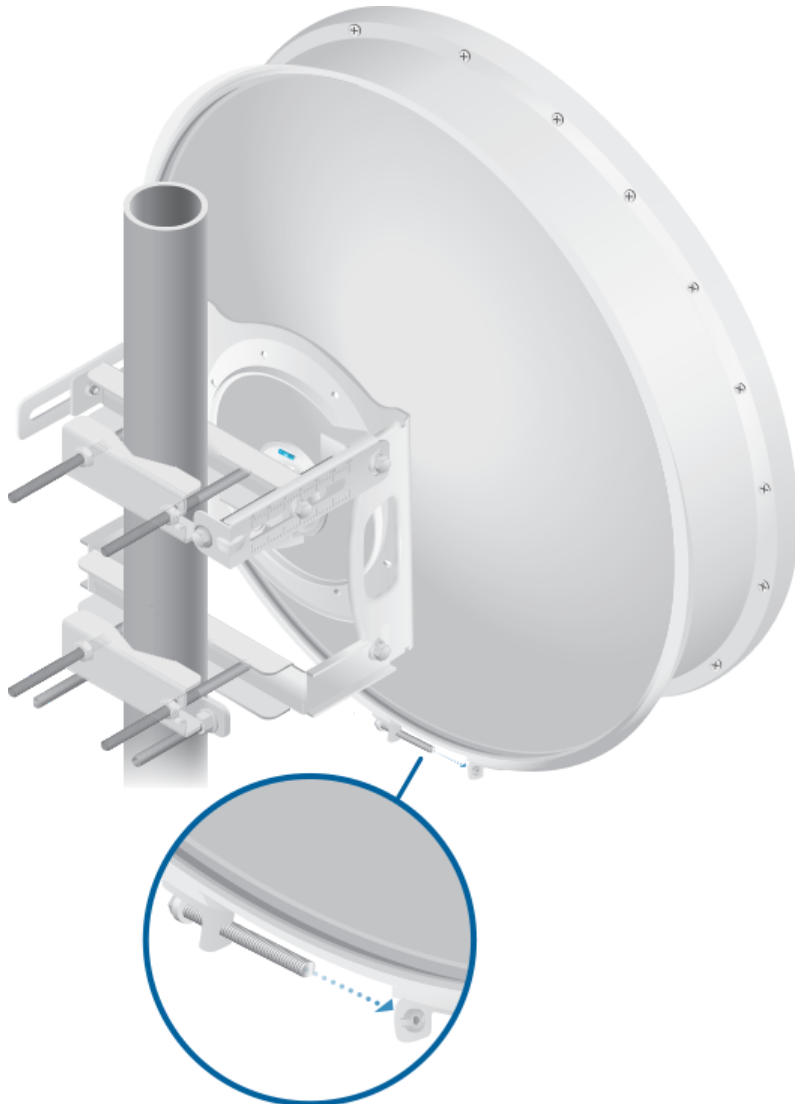

ISO-BEAM-620 Quick Start Guide

5.

6.