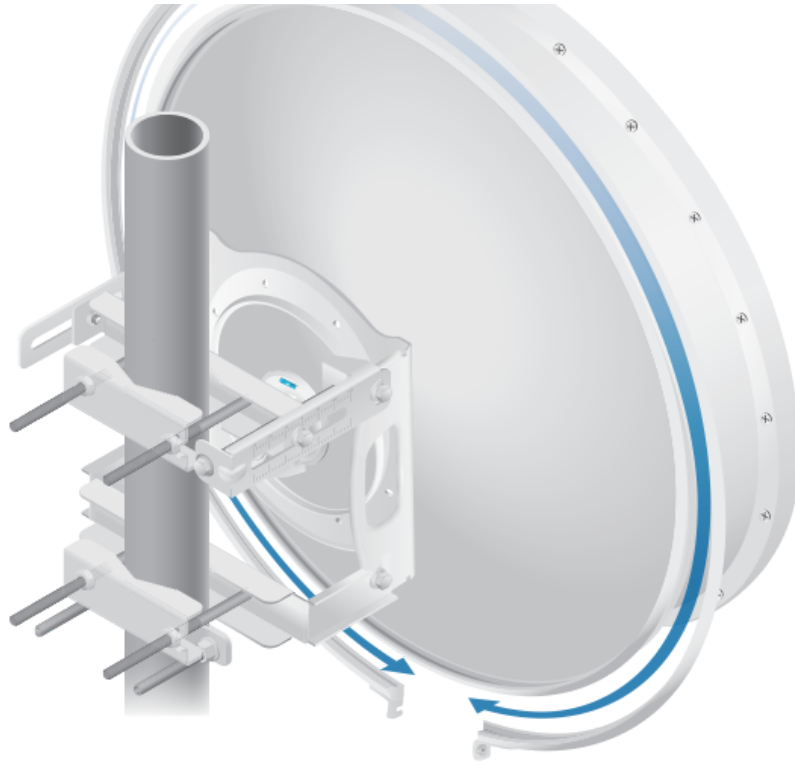

ISO-BEAM-620 Quick Start Guide