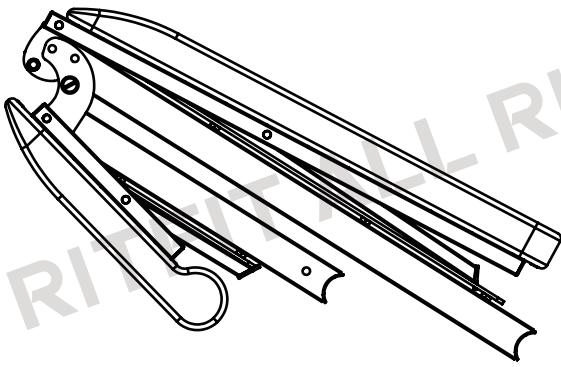

PARTS LIST

No.	Description	Quantity
1	Main Frame	1
2	Bottom Base Frame	2
3	M10*70 Hex Bolt	5
4	M10 Washer	10
5	M10 Nut	5
6	Bolt	1

• PACKED IN THE BOX

①

Main Frame

1x