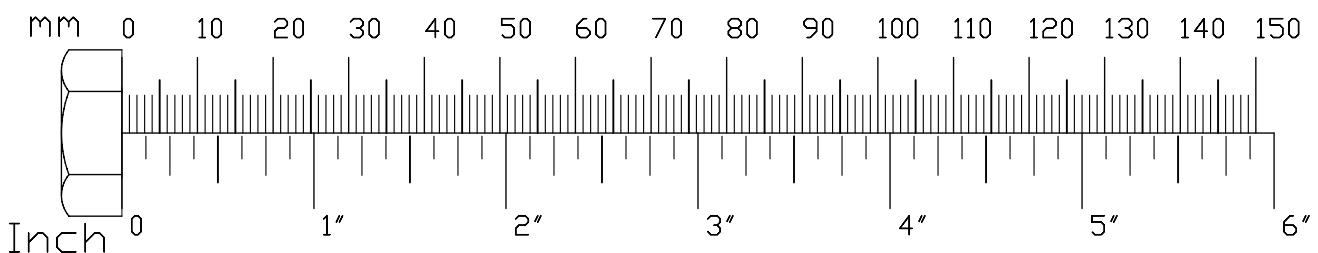

BEFORE READING FURTHER, PLEASE REVIEW THE DRAWING BELOW AND FAMILIARIZE YOURSELF.

CAPACITY: 800LB

PARTS LIST

No.	Description	Quantity
1	Main Frame	1
2	Bottom Base Frame	2
3	M10*70 Hex Bolt	5
4	M10 Washer	10
5	M10 Nut	5
6	Bolt	1