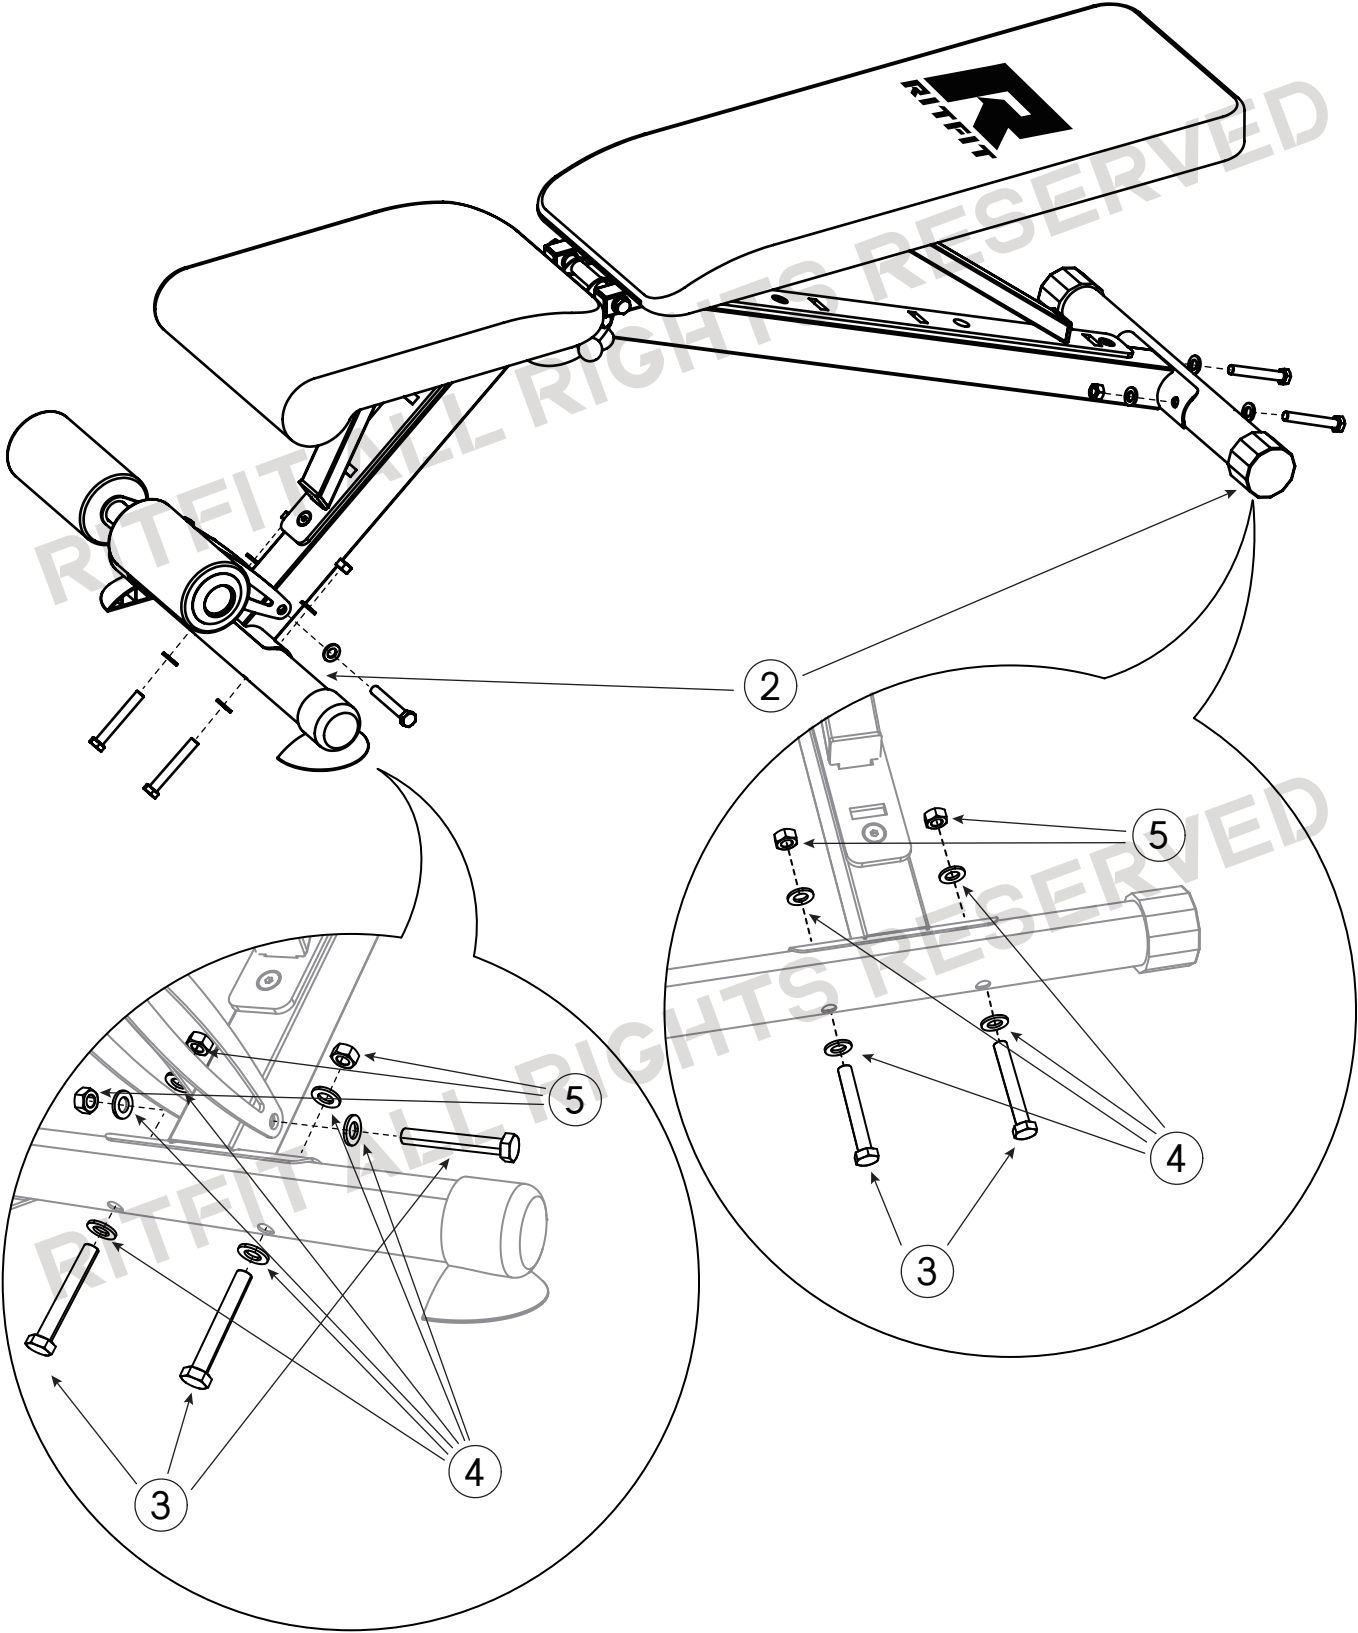

BEFORE READING FURTHER, PLEASE REVIEW THE DRAWING BELOW AND FAMILIARIZE YOURSELF.

CAPACITY: 800LB

PARTS LIST

No.	Description	Quantity
1	Main Frame	1
2	Bottom Base Frame	2
3	M10*70 Hex Bolt	5
4	M10 Washer	10
5	M10 Nut	5
6	Bolt	1

③

M10*70 Hex Bolt

5x

④

M10 Washer

10x

⑤

M10 Nut

5x

⑥

Bolt

1x

ASSEMBLY

STEP 1

STEP 2

END