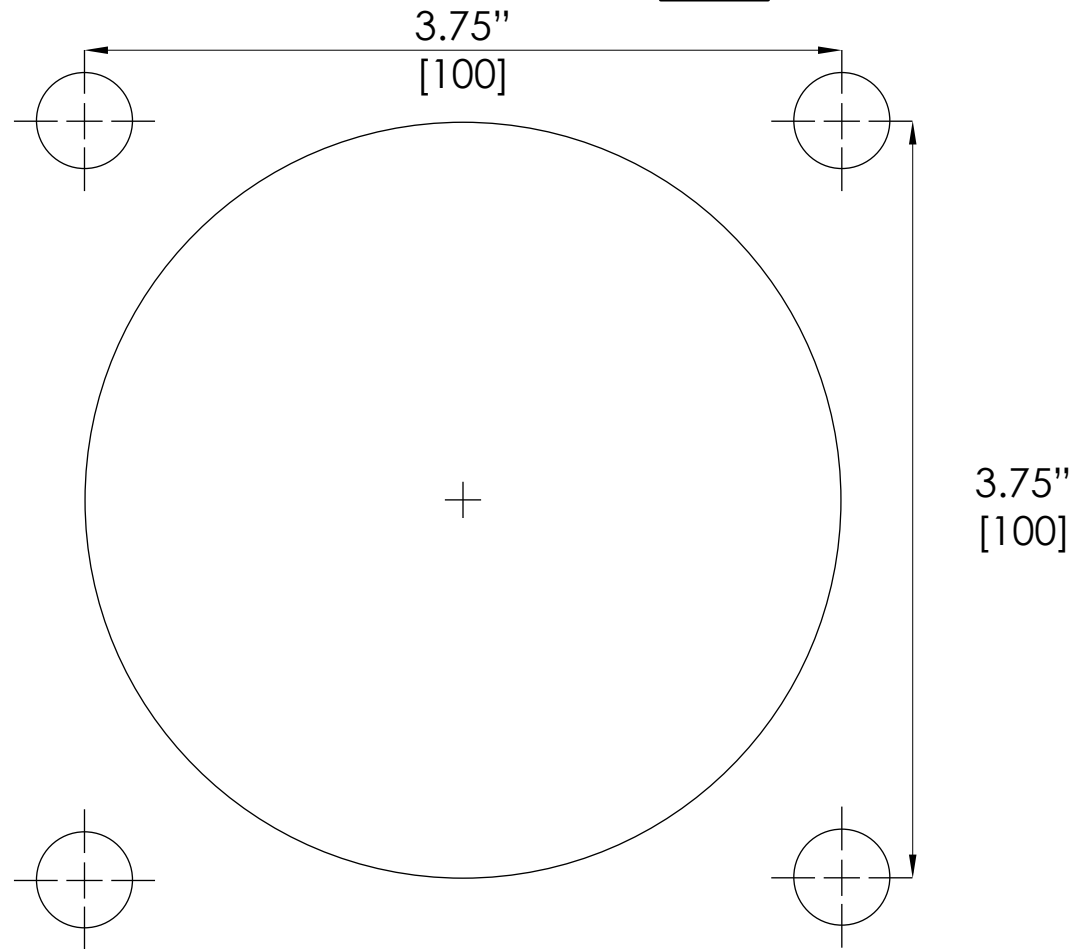

NOTES:

1. DIMENSIONS ARE IN: INCHES [mm]

FOR ACCURACY SCALE PRINTER TO 100%

APPLIES TO DOCKING DRAWER POP-UP POWERING OUTLETS*

***Model Numbers:**

**0290-70002
0290-80000
0290-80001
0290-80002**

Need help? Have questions? We want to help. Call us at (530) 205-3625

**Docking
Drawer**

CUTOUT TEMPLATE