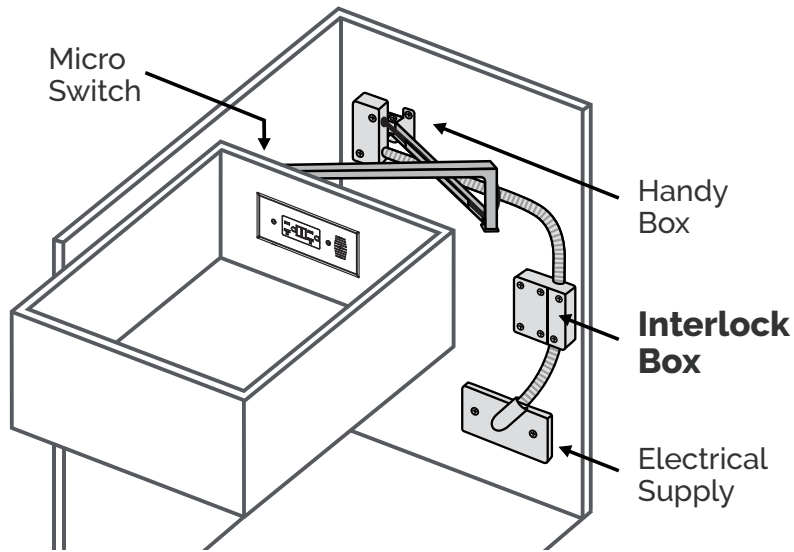

#### Drawer Closed

Outlet De-energized

#### Drawer Open

Outlet Energized

For our customers in the United States and Mexico the Style Drawer Interlock box is not required to pass electrical inspections; however, it can be used to provide an additional level of safety.

## Simple.

**How Does It Work?** The Style Drawer Blade Interlock Box can easily be installed between the cabinet's electrical supply and the Style Drawer Blade handy box. It serves as an interlock which cuts power to the outlet if the drawer box is not fully open.

## Safe.

Using a micro switch to detect the position of the drawer box, the Style Drawer Blade Interlock Box increases the level of safety provided by our outlets. And as with all our products, this low voltage switch has been extensively cycle tested to ensure trouble-free use. Should an issue arise or if the micro switch becomes disconnected from the interlock box, power is automatically cut to the outlet.