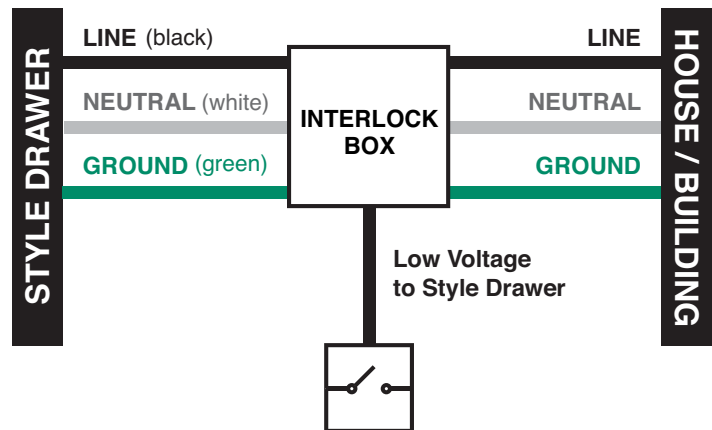

Wiring Diagram

Features:	Style Drawer Blade & Style Drawer Blade Duo with Interlock Box	
Part Number	Style Drawer 24 Blade 0290-00324-I Style Drawer 24 Blade USB 0290-00324-UI Style Drawer 21 Blade 0290-00321-I Style Drawer 21 Blade USB 0290-00321-UI	Style Drawer 24 Blade Duo 0290-20324-I Style Drawer 24 Blade Duo USB 0290-20324-UI Style Drawer 21 Blade Duo 0290-20321-I Style Drawer 21 Blade Duo USB 0290-20321-UI
	<i>*Not compatible with Style Drawer Flush outlets*</i>	
ETL 962a Listed	Yes	
ETL CSA 22.2 Listed	Yes	
Outlet Position Sensor	Micro Switch	
Outlet Position Switch Connection to Interlock Box	Low Voltage	
AC Connection	MC Connection	
Electrical Connection	120 Volts 20 amps	
Warranty	2 Years	

AG062019