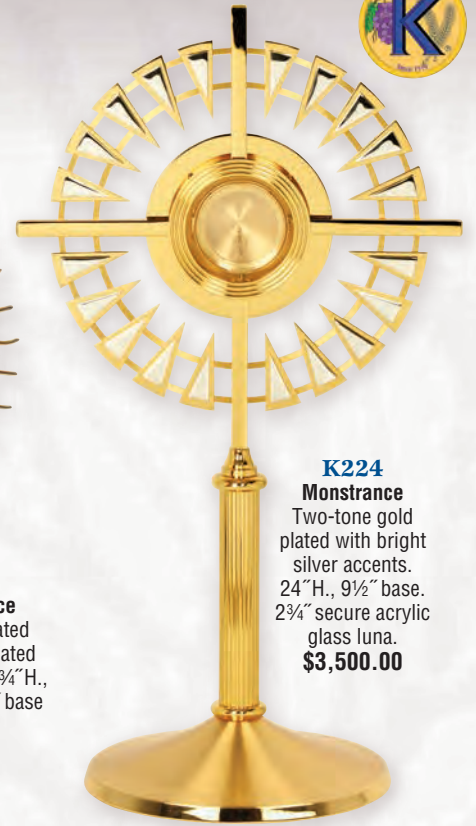

# Monstrances

We manufacture  
custom made lunas

**K708**  
**Monstrance**

24k gold plated with silver plated filigree and four oxidized medallions on base. 27"H., 13" face, 8½" base.

With clip-style (glassless) luna (as shown)  
**\$6,475.00**

With secure acrylic glass enclosed luna  
**\$6,890.00**

Optional secure acrylic glass enclosed luna

**K709**  
**Monstrance**

24k gold plated with silver plated highlights. 22¾"H., 11½" face, 7" base

Optional secure acrylic glass enclosed luna

With clip-style (glassless) luna (as shown)  
**\$5,925.00**

With secure acrylic glass enclosed luna  
**\$6,340.00**

**K224**  
**Monstrance**

Two-tone gold plated with bright silver accents. 24"H., 9½" base. 2¾" secure acrylic glass luna.  
**\$3,500.00**