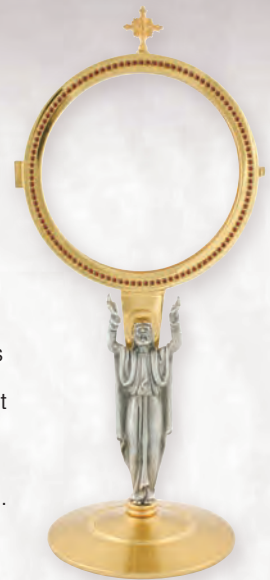

K707 Monstrance

15 1/2"H., 5 1/2" base.

$1,215.00

K159

Carrying Case

For K155 and monstrances with maximum dimensions of 15"H., 8" face and 6" base.

$395.00