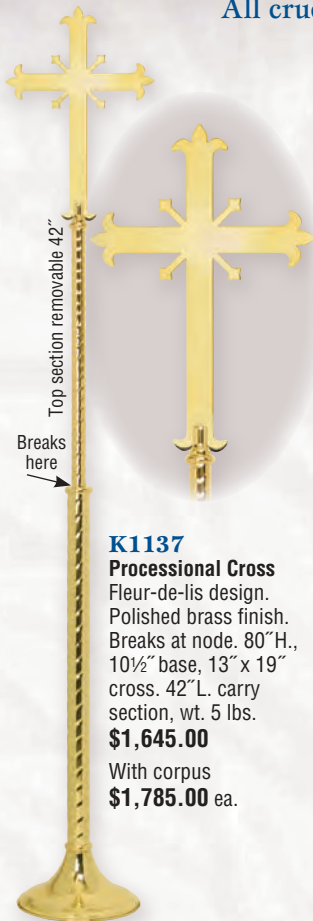

Processional Crucifixes & Candlesticks

All crucifixes have the option of replacing corpus with an IHS emblem

K1137
Processional Cross
Fleur-de-lis design.
Polished brass finish.
Breaks at node. 80"H.,
10½" base, 13" x 19"
cross. 42"L. carry
section, wt. 5 lbs.
$1,645.00
With corpus
$1,785.00 ea.