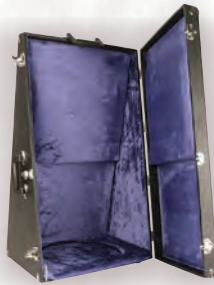

Carrying Case

Gold plated with contrasting cross in silver. Four ruby glass stones. 23"H., 9" base, 2¾" secure acrylic glass luna, wt. 6 lbs.
$2,275.00 complete