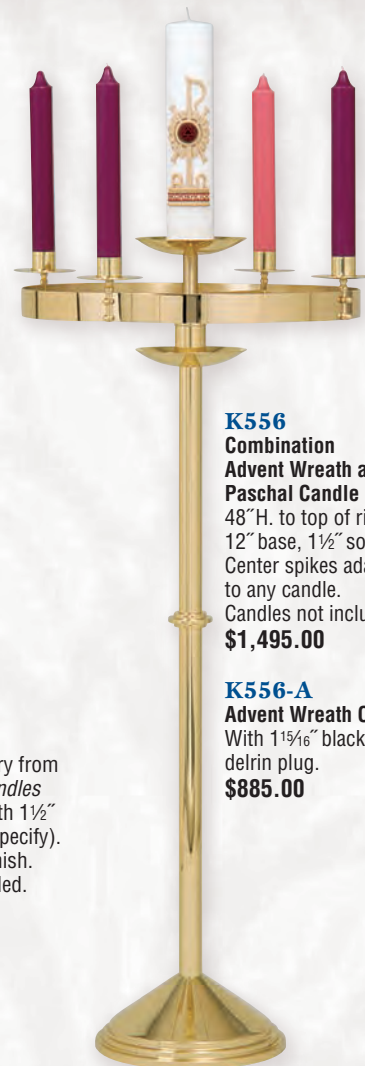

K611
Advent Wreath
Adjustable, solid brass. Height will vary from 48" (level) to 55" in tilted position. *Candles will always stay upright.* Furnished with 1½" sockets, or adapters for oil candles (specify). Ring 21", two-tone satin and bright finish. 12" weighted base. Candles not included.
Complete **$2,100.00**
Wreath only **$1,490.00**
Requires a stand with a 12" base.

K556
Combination Advent Wreath and Paschal Candle Holder
48"H. to top of ring, 12" base, 1½" sockets. Center spikes adapt to any candle. Candles not included.
$1,495.00

K556-A
Advent Wreath Only
With 1½/16" black delrin plug.
$885.00