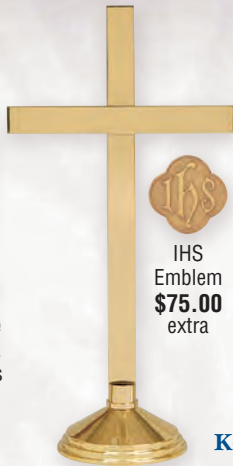

Ecclesiastical Brass Appointments

Highly polished and clear lacquered

K481 Cross
24"H., 7" base.
$625.00 ea.

K480 Candlestick
12"H., 5" base,
7/8" socket.
Candle not included.
$385.00 ea.