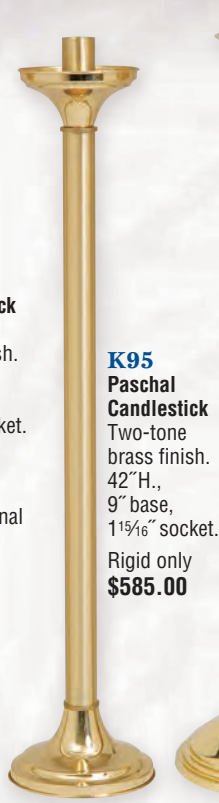

K540
Paschal Candlestick
Two-tone brass finish.
42"H., 9" base, 1½" socket.
Rigid
$590.00
Processional
$690.00

K95
Paschal Candlestick
Two-tone brass finish.
42"H., 9" base, 1½" socket.
Rigid only
$585.00