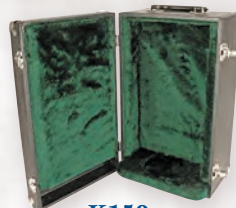

K159 Monstrance Case
For monstrances with
maximum dimensions of
15"H., 8" face and 6" base.
$395.00