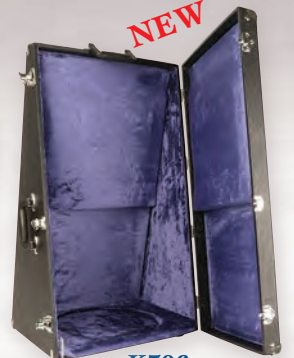

K706 Monstrance Case
For monstrances with
maximum dimensions of
29"H., 16" face and 12" base.
$595.00

All prices subject to change without notice.