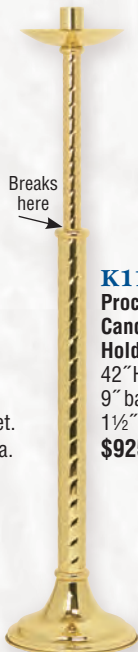

K1135
**Paschal
Candle
Holder**
42"H.,
10 1/2" base,
1 1/4" socket.
$845.00 ea.

Breaks here

K1138
**Processional
Candle
Holder**
42"H.,
9" base,
1 1/2" socket.
$925.00 ea.