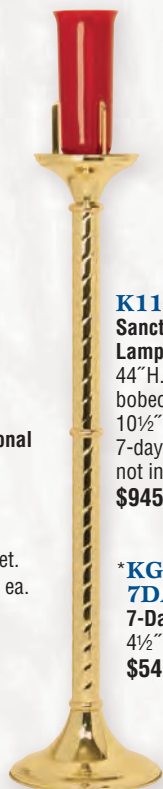

Breaks here

**K1138**  
**Processional  
 Candle  
 Holder**  
 42"H.,  
 9" base,  
 1 1/2" socket.  
**\$925.00 ea.**

**K1133**  
**Sanctuary  
 Lamp**  
 44"H. to  
 bobèche,  
 10 1/2" base.  
 7-day glass  
 not included.\*  
**\$945.00 ea.**