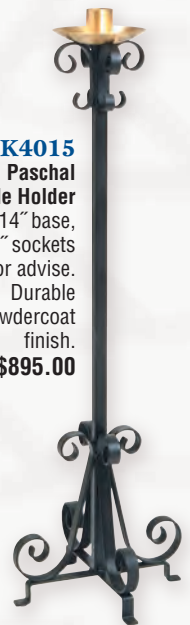

Memorial Crosses

Memorial Crosses: Steel cross, 20"H. in ground, 31"H. overall, 13"W., 3/16" thick. Durable protective white powdercoat finish.

Miniature Memorial Crosses
Steel cross, 12"H. in ground,
20"H. overall, 8 1/4"W., 3/16" thick.
Durable protective white
powdercoat finish.

Engraving

Mounted Plaques: 1" x 3". All bright brass with "In Memory of" engraved on top line **$16.00** Blank plaques **$10.00**
$1.00 per character for engraving on all items in the catalog. **$2.00** per character for engraving on other items.

PLEASE NOTE: Engraving on stainless steel MUST be done before plating to prevent peeling.

Wrought Iron