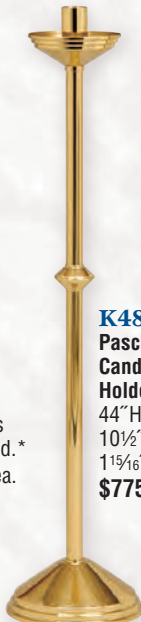

**K483
Sanctuary
Lamp**
44"H. to
bobeche,
10 1/2" base.
7-day glass
not included.*
$875.00 ea.

**K485
Paschal
Candle
Holder**
44"H.,
10 1/2" base,
1 1/16" socket.
$775.00 ea.