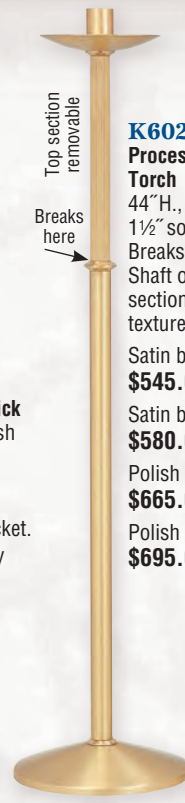

K558
Paschal Candlestick
High polish brass.
44"H., 12" base, 1½" socket.
Rigid only
$735.00

K602
Processional Torch
44"H., 10½" base, 1½" socket.
Breaks at node. Shaft of top section has textured finish.
Satin brass
$545.00
Satin bronze
$580.00
Polish brass
$665.00
Polish bronze
$695.00

Swivels to level candle