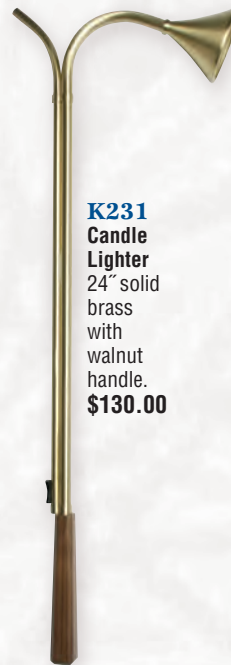

**K221**  
**Telescoping**  
**Candle Lighter**  
 Needle eye holder for taper, extends 48" to 72".  
 Satin brass  
**\$235.00**  
 Nickel plated  
**\$290.00**

**K227-2**  
**Candle Lighter Stand**  
 Steel base and tube with nylon insert, satin brass. 11"H., 10" sq. base, wt. 15 lbs.  
**\$165.00**

**K227-1**  
**Single**  
**Candle Lighter Stand**  
 Same as above with one holder.  
**\$135.00**

**K148**  
**Candle Lighter**  
 20" solid brass with walnut handle.  
**\$70.00**

**Candle Lighter**  
 Solid brass with 1" dia. walnut handle.  
**K225-3** 36" **\$135.00**  
**K225-4** 48" **\$140.00**  
**K225-5** 60" **\$150.00**  
**K225-N** Satin nickel plated finish extra **\$45.00**

**K145**  
**Telescoping**  
**Brass Candle Lighter**  
 2" dia. snuffer, extends 16" to 26".  
 Satin brass  
**\$99.00**  
 Nickel plated  
**\$145.00**

**K226**  
**Candle Lighter Stand**  
 Solid brass with nylon insert, satin finish. 13"H., 9" base.  
**\$195.00**