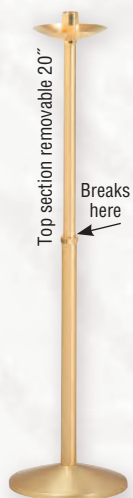

K621
**Processional
Candlestick**
42"H.,
10½" base,
1½" socket.
Satin brass
$595.00 ea.
Satin bronze
$620.00 ea.