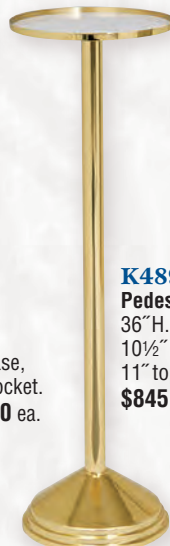

**K485
Paschal
Candle
Holder**
44"H.,
10 1/2" base,
1 1/16" socket.
$775.00 ea.

**K489
Pedestal**
36"H.,
10 1/2" base,
11" top plate.
$845.00 ea.