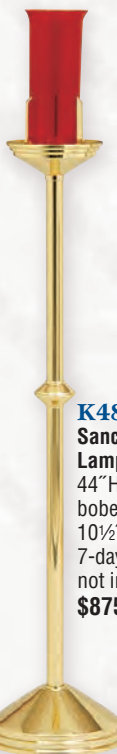

**K483
Sanctuary
Lamp**
44"H. to
bobeche,
10 1/2" base.
7-day glass
not included.*
$875.00 ea.