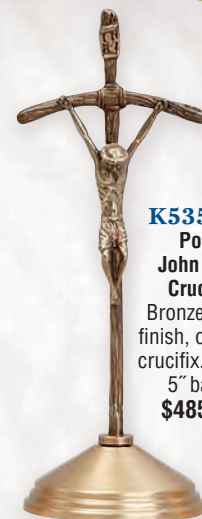

K525-AC
Crucifix
Brass, satin
finish, oxidized
silver corpus.
15"H., 5" base.
$395.00

K535-AC
**Pope
John Paul
Crucifix**
Bronze, satin
finish, oxidized
crucifix. 13"H.,
5" base.
$485.00