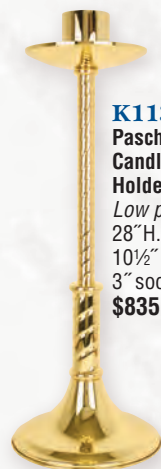

K1135-LP
**Paschal
Candle
Holder**
Low profile.
28"H.,
10 1/2" base,
3" socket.
$835.00 ea.