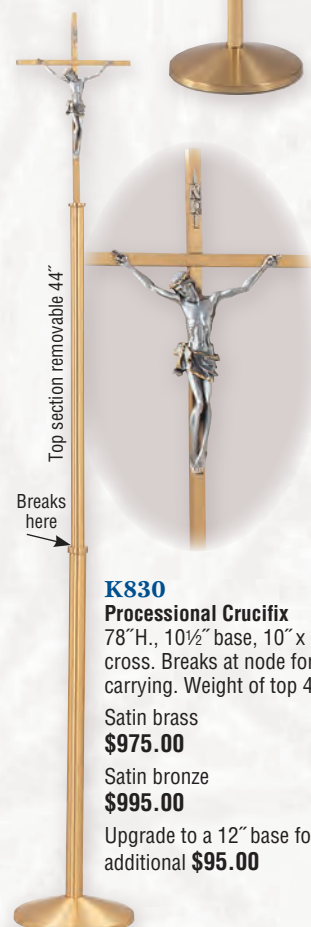

K1060
Processional Cross
Cross with budded ends,
filigree on face and
oxidized silver 'IHS'.
Solid brass cross,
two-tone brass finish.
Breaks at node.
82"H., 12" base,
13" x 18" cross.
44"L. carry section,
wt. 5 lbs.
$1,645.00

K830
**Processional
Crucifix**
78"H., 10½" base, 10" x 16"
cross. Breaks at node for
carrying. Weight of top 4 lbs.
Satin brass
$975.00
Satin bronze
$995.00
Upgrade to a 12" base for an
additional **$95.00**

Used with
K330, K730
and **K830**
Processional
Crucifixes

All prices subject to change without notice.