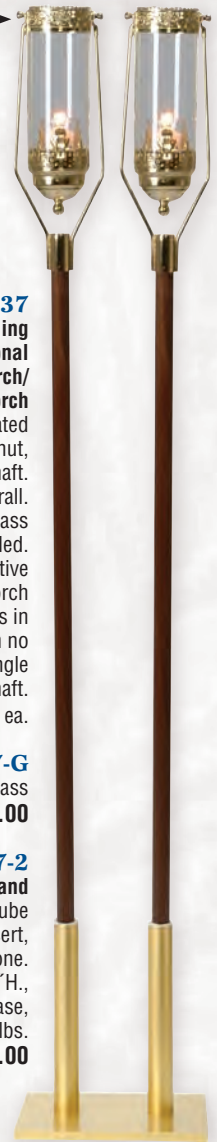

K537
Swinging Processional Torch/Pew End Torch
Brass plated with walnut, 1" dia. shaft. 60 H. overall. 3" x 8" glass globe included. 10-hour votive glass holder. Torch always remains in upright position no matter what angle you hold the shaft.
$260.00 ea.

K437-G
Extra glass
$32.00

K227-2
Torch Stand
Steel base and tube with nylon insert, satin brasstone. Fits 1" shaft. 11"H., 10" sq. base, wt. 15 lbs.
$165.00