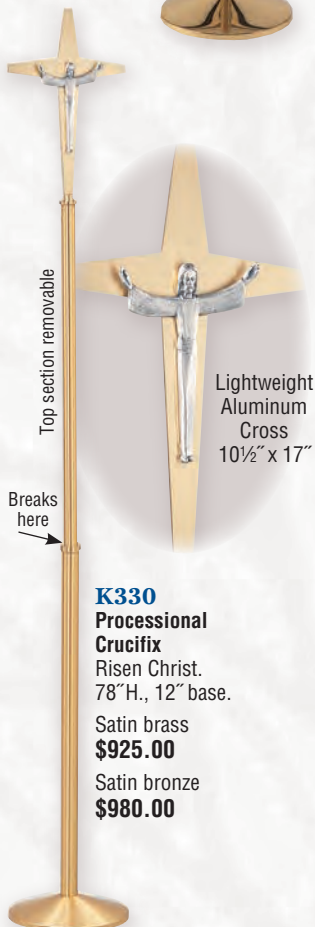

K330
**Processional
Crucifix**
Risen Christ.
78"H., 12" base.
Satin brass
$925.00
Satin bronze
$980.00