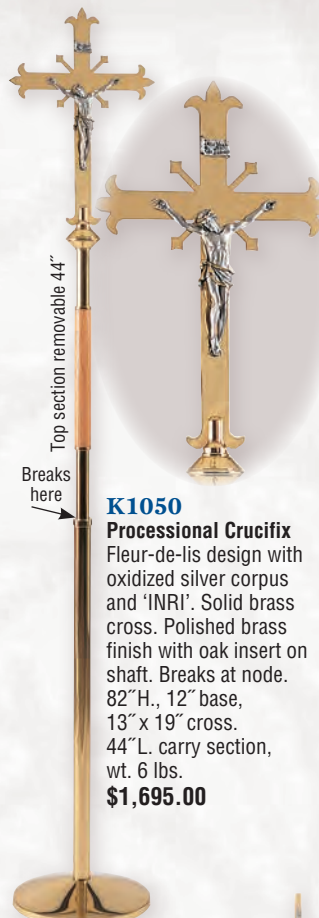

K1050
Processional Crucifix
Fleur-de-lis design with
oxidized silver corpus
and 'INRI'. Solid brass
cross. Polished brass
finish with oak insert on
shaft. Breaks at node.
82"H., 12" base,
13" x 19" cross.
44"L. carry section,
wt. 6 lbs.
$1,695.00