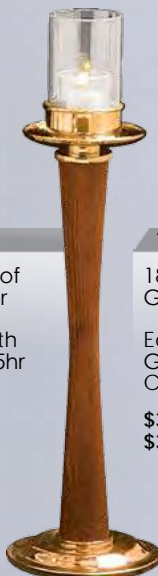

Equipped with Glass for a 15hr Candle

\$360   
\$325

166-139

18" H to Top of Globe Holder

Equipped with Glass for a 15hr Candle

\$360   
\$325

168-139

18" H to Top of Globe Holder