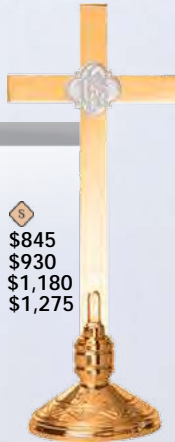

240-108 Altar Cross
18" $930 HP $845 S
24" $1,040 HP $930 S
30" $1,310 HP $1,180 S
36" $1,420 HP $1,275 S