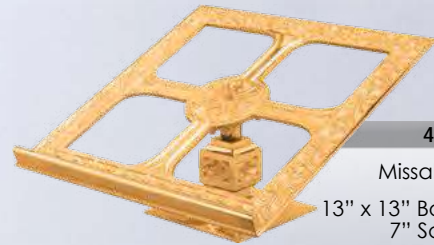

**408-133A**  
Altar Crucifix  
12" H  
4-1/2" Sq. Base  
**\$1,085**   
**\$975**

**408-34**  
Missal Stand  
13" x 13" Bookrest  
7" Sq. Base  
**\$1,375**   
**\$1,240**

**408-35**  
Missal Stand  
Adjustable  
13" x 13" Bookrest  
**\$1,225**   
**\$1,105**