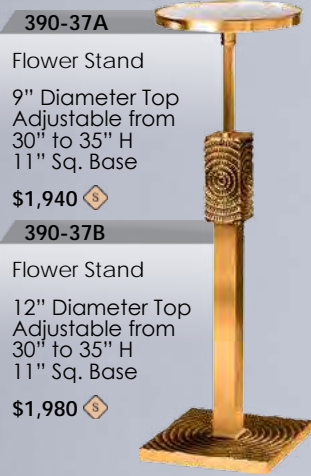

**390-339**  
Floor  
Candlestick  
44" H  
11" Sq. Base  
\$1,570

**390-228B**  
Standing Vase  
Adjustable from  
42" to 65" H  
15" H Vase  
11" Sq. Base  
\$2,220

**390-229**  
Floor  
Candlestick  
44" H  
11" Sq. Base  
\$1,520

**390-206**  
Processional  
Candlestick  
44" H  
11" Sq. Base  
\$1,815

**390-207**  
Processional  
Crucifix  
91" H  
11" Sq. Base  
\$2,730

**390-37A**  
Flower Stand  
9" Diameter Top  
Adjustable from  
30" to 35" H  
11" Sq. Base  
\$1,940