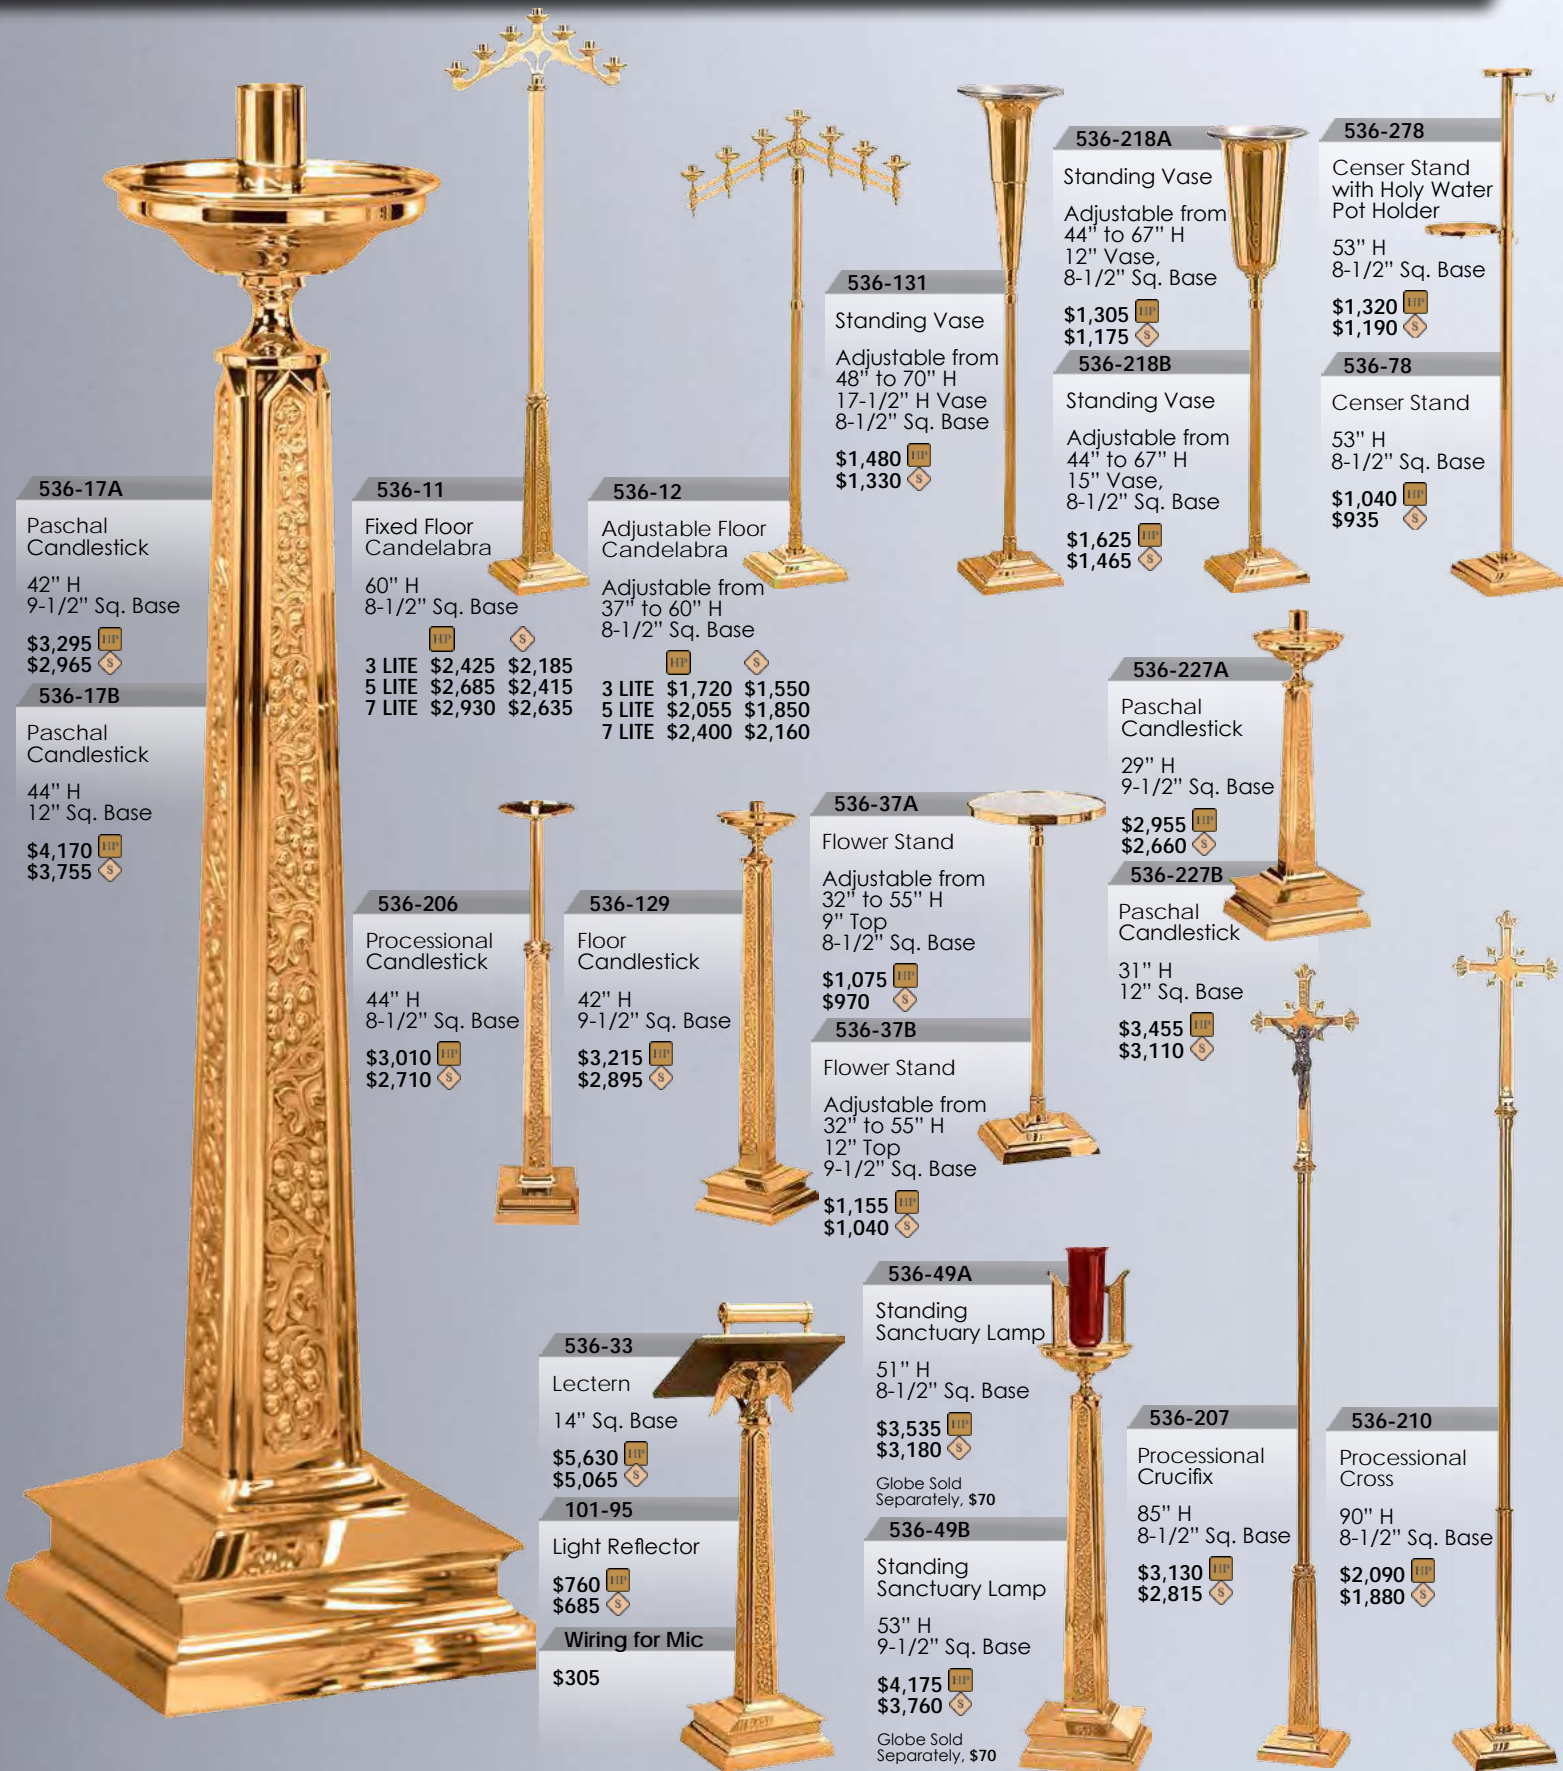

PRICES SUBJECT TO CHANGE WITHOUT NOTICE

536 STYLE SANCTUARY SET

MADE IN USA

SHOWN AND PRICED IN BRONZE.
BRASS 10% ADDITIONAL. PLEASE
SPECIFY METAL AND FINISH WHEN
ORDERING. ALL ITEMS OVEN BAKED FOR DURABILITY.
GLOBES OR CYLINDERS FOR SANCTUARY LAMPS SOLD SEPARATELY.

■ = HIGH POLISH   ◆ = SATIN

536-17A
Paschal
Candlestick
42" H
9-1/2" Sq. Base
$3,295 ■
$2,965 ◆

536-17B
Paschal
Candlestick
44" H
12" Sq. Base
$4,170 ■
$3,755 ◆

536-11
Fixed Floor
Candelabra
60" H
8-1/2" Sq. Base
3 LITE $2,425 $2,185
5 LITE $2,685 $2,415
7 LITE $2,930 $2,635

536-12
Adjustable Floor
Candelabra
Adjustable from
37" to 60" H
8-1/2" Sq. Base
3 LITE $1,720 $1,550
5 LITE $2,055 $1,850
7 LITE $2,400 $2,160

536-206
Processional
Candlestick
44" H
8-1/2" Sq. Base
$3,010 ■
$2,710 ◆

536-129
Floor
Candlestick
42" H
9-1/2" Sq. Base
$3,215 ■
$2,895 ◆

536-131
Standing Vase
Adjustable from
48" to 70" H
17-1/2" H Vase
8-1/2" Sq. Base
$1,480 ■
$1,330 ◆

536-218A
Standing Vase
Adjustable from
44" to 67" H
12" Vase,
8-1/2" Sq. Base
$1,305 ■
$1,175 ◆

536-218B
Standing Vase
Adjustable from
44" to 67" H
15" Vase,
8-1/2" Sq. Base
$1,625 ■
$1,465 ◆

536-278
Censer Stand
with Holy Water
Pot Holder
53" H
8-1/2" Sq. Base
$1,320 ■
$1,190 ◆

536-78
Censer Stand
53" H
8-1/2" Sq. Base
$1,040 ■
$935 ◆

536-227A
Paschal
Candlestick
29" H
9-1/2" Sq. Base
$2,955 ■
$2,660 ◆

536-227B
Paschal
Candlestick
31" H
12" Sq. Base
$3,455 ■
$3,110 ◆

536-37A
Flower Stand
Adjustable from
32" to 55" H
9" Top
8-1/2" Sq. Base
$1,075 ■
$970 ◆

536-37B
Flower Stand
Adjustable from
32" to 55" H
12" Top
9-1/2" Sq. Base
$1,155 ■
$1,040 ◆

536-33
Lectern
14" Sq. Base
$5,630 ■
$5,065 ◆

101-95
Light Reflector
$760 ■
$685 ◆

Wiring for Mic
$305

536-49A
Standing
Sanctuary Lamp
51" H
8-1/2" Sq. Base
$3,535 ■
$3,180 ◆
Globe Sold
Separately, $70

536-49B
Standing
Sanctuary Lamp
53" H
9-1/2" Sq. Base
$4,175 ■
$3,760 ◆
Globe Sold
Separately, $70

536-207
Processional
Crucifix
85" H
8-1/2" Sq. Base
$3,130 ■
$2,815 ◆

536-210
Processional
Cross
90" H
8-1/2" Sq. Base
$2,090 ■
$1,880 ◆