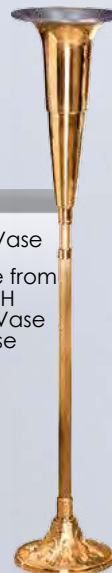

232-131
Standing Vase
Adjustable from
50" to 73" H
17-1/2" H Vase
9" Dia. Base
$1,430
$1,285