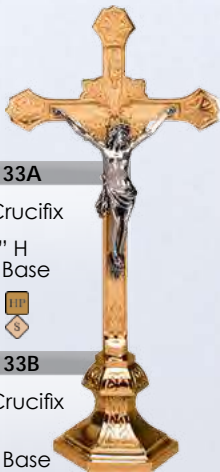

434-133A

Altar Crucifix

14-1/2" H
4-1/2" Base

$1,335 HP
$1,210 S

434-133B

Altar Crucifix

20" H
4-1/2" Base

$1,575 HP
$1,420 S