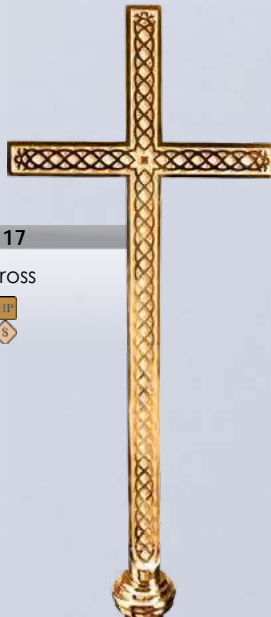

242-117

20" H Cross

\$1,240 ■  
\$1,110 ◆

PRICES SUBJECT TO CHANGE WITHOUT NOTICE