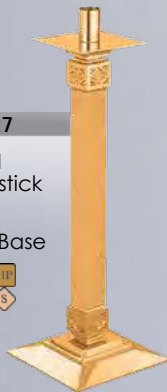

408-227

Paschal Candlestick

28" H
11" Sq. Base

$1,710 HP
$1,540 S