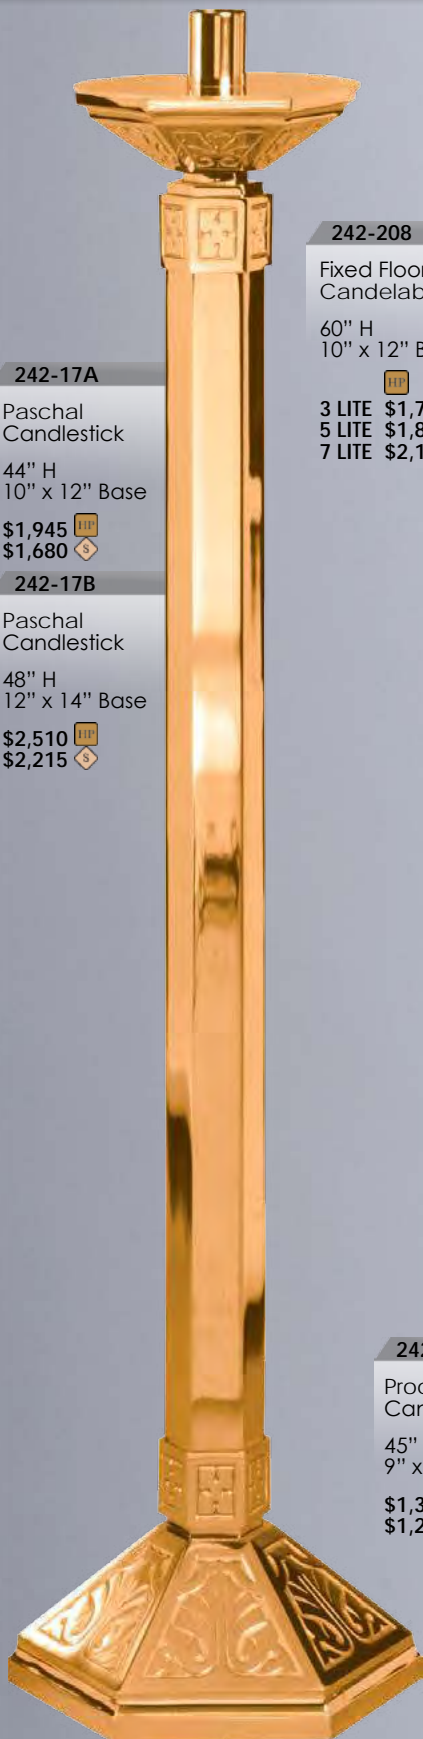

PRICES SUBJECT TO CHANGE WITHOUT NOTICE

242 STYLE SANCTUARY SET

MADE IN USA

SHOWN AND PRICED IN BRONZE.
BRASS 10% ADDITIONAL. PLEASE
SPECIFY METAL AND FINISH WHEN
ORDERING. ALL ITEMS OVEN BAKED FOR DURABILITY.
GLOBES OR CYLINDERS FOR SANCTUARY LAMPS SOLD SEPARATELY.

= HIGH POLISH = SATIN