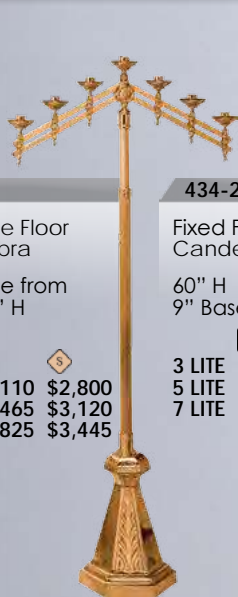

\$4,585   
\$4,125

434-12

Adjustable Floor  
Candelabra

Adjustable from  
43" to 61" H  
9" Base

3 LITE \$3,110 \$2,800  
5 LITE \$3,465 \$3,120  
7 LITE \$3,825 \$3,445

434-208

Fixed Floor  
Candelabra

60" H  
9" Base