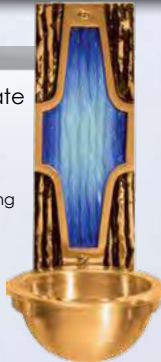

PRICES SUBJECT TO CHANGE WITHOUT NOTICE

SHOWN AND PRICED IN BRONZE. CALL FOR A QUOTE IN BRASS OR ALUMINUM. HIGH POLISH AVAILABLE WHERE NOTED. PLEASE SPECIFY METAL AND FINISH WHEN ORDERING. ALL ITEMS OVEN BAKED FOR DURABILITY. SUPPLIED WITH METAL BOWLS AND PLASTIC LINERS. A SIZE BOWL : 3-1/2" DIA. B SIZE BOWL: 5-1/8" DIA. C SIZE BOWL 6-5/8" DIA.

HOLY WATER FONTS

MADE IN USA

HP = HIGH POLISH S = SATIN

Color as shown unless otherwise specified. Custom color matching available at no additional charge.

BRONZE AVAILABLE FOR QUICK SHIPMENT

www.excelsisproducts.com

COPYRIGHT® ALL RIGHTS RESERVED