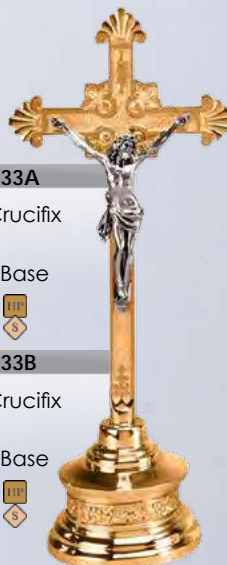

401-133A
Altar Crucifix
21" H
6" Dia Base
$1,415
$1,275

401-133B
Altar Crucifix
26" H
7" Dia Base
$1,495
$1,345