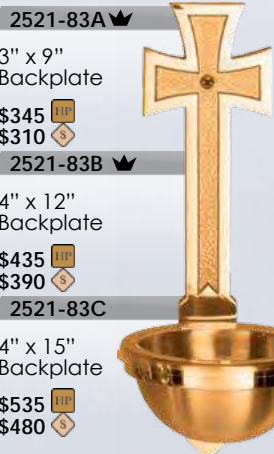

2517-83B
4" x 10"
Backplate
$345 HP

2526-83C
8" x 13"
Backplate
$630 HP
$565 S