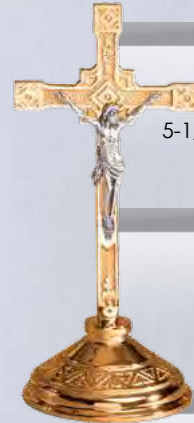

240-133A Altar Crucifix
12" H
5-1/2" Dia. Base
$830 HP
$740 S