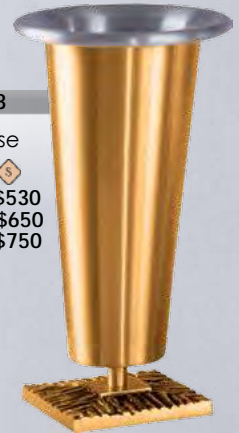

**394-83B**  
Holy Water Font  
4" x 10" Backplate  
**\$360** 

**394-133A**  
Altar Crucifix  
15" H  
**\$910** 

**394-133B**  
Altar Crucifix  
24" H  
**\$1,395** 

**394-47**  
Altar Sanctuary Lamp  
**\$990**   
Cylinder Sold Separately, \$105