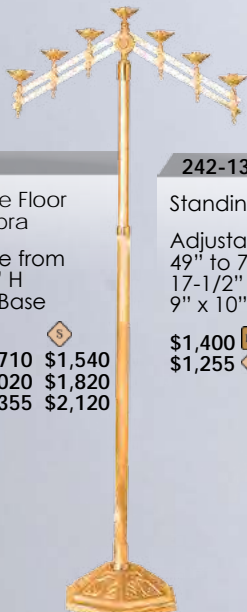

44" H  
10-1/2" Dia. Base

\$1,990   
\$1,750

Globe Sold  
Separately, \$70

240-169B

Standing  
Sanctuary Lamp

48" H  
14" Dia. Base

\$2,705   
\$2,440

Globe Sold  
Separately, \$70

\$2,510   
\$2,215

**242-208**

Fixed Floor  
Candelabra

60" H  
10" x 12" Base

3 LITE \$1,720 \$1,495  
5 LITE \$1,840 \$1,700  
7 LITE \$2,165 \$1,840

**242-12**

Adjustable Floor  
Candelabra

Adjustable from  
38" to 60" H  
10" x 12" Base

3 LITE \$1,710 \$1,540  
5 LITE \$2,020 \$1,820  
7 LITE \$2,355 \$2,120

**242-131**

Standing Vase

Adjustable from  
49" to 72" H  
17-1/2" H Vase  
9" x 10" Base

\$1,400   
\$1,255

**242-78**

Censer Stand

52" H  
9" x 10" Base