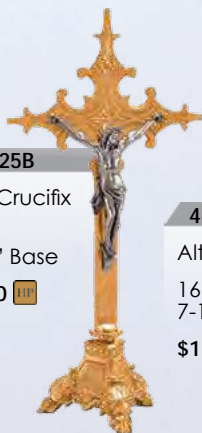

466-25B

Altar Crucifix

24" H
7-1/2" Base

$1,670