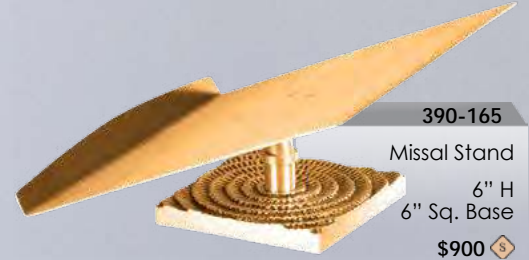

**390-165**  
Missal Stand  
6" H  
6" Sq. Base  
\$900

BRONZE AVAILABLE FOR QUICK SHIPMENT

[www.excelsisproducts.com](http://www.excelsisproducts.com)

COPYRIGHT® ALL RIGHTS RESERVED

PRICES SUBJECT TO CHANGE WITHOUT NOTICE