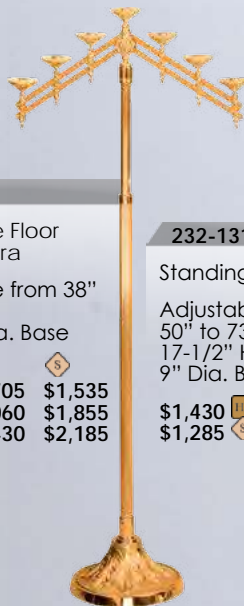

**216-9**  
Adjustable  
Altar Candelabra  
■ ◆  
3 LITE \$1,195 \$1,075  
5 LITE \$1,580 \$1,420  
7 LITE \$1,940 \$1,745

**216-L** ▼  
Altar Candlestick  
3-3/4" H  
5-3/4" Dia. Base  
\$360 ■  
\$325 ◆

**216-**  
Altar Candlestick  
■ ◆  
10" \$365 \$330  
12" \$375 \$340  
14" \$415 \$375  
16" \$420 \$380  
18" \$475 \$415  
20" \$485 \$425  
22" \$525 \$475  
24" \$530 \$475  
26" \$535 \$480  
28" \$540 \$485

= HIGH POLISH = SATIN

**232-208**  
Fixed Floor  
Candelabra  
60" H  
10-1/2" Dia. Base  
   
3 LITE \$1,535 \$1,380  
5 LITE \$1,805 \$1,625  
7 LITE \$2,110 \$1,900

**232-12**  
Adjustable Floor  
Candelabra  
Adjustable from 38"  
to 60" H  
10-1/2" Dia. Base  
   
3 LITE \$1,705 \$1,535  
5 LITE \$2,060 \$1,855  
7 LITE \$2,430 \$2,185

**232-131**  
Standing Vase  
Adjustable from  
50" to 73" H  
17-1/2" H Vase  
9" Dia. Base  
\$1,430   
\$1,285

**232-218A**  
Standing Vase  
Adjustable from  
47" to 70" H  
12" H Vase,  
9" Dia. Base  
\$1,305   
\$1,175