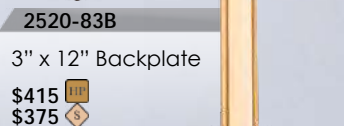

2520-83A
2" x 9" Backplate
$345 HP
$310 S

2520-83C
4" x 15"
Backplate
$530 HP
$475 S