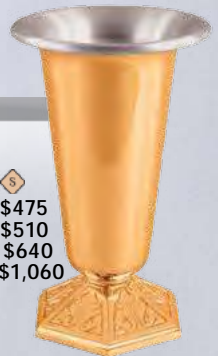

242-133A

Altar Crucifix

12" H  
5" x 5-1/2" Base

\$865 HP  
\$775 S

242-109A

Altar Cross

12" H  
5" x 5-1/2" Base

\$720 HP  
\$655 S

242-58

Altar Vase

|        |         |         |
|--------|---------|---------|
| A. 9"  | \$525   | \$475   |
| B. 12" | \$575   | \$510   |
| C. 14" | \$715   | \$640   |
| D. 18" | \$1,175 | \$1,060 |