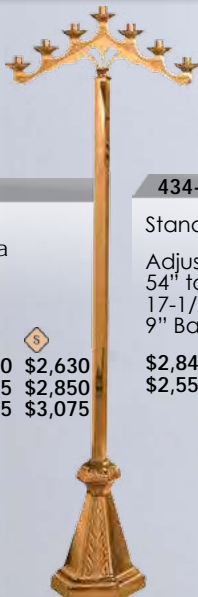

434-208

Fixed Floor
Candelabra

60" H
9" Base

3 LITE $2,920 $2,630
5 LITE $3,165 $2,850
7 LITE $3,415 $3,075

434-131

Standing Vase

Adjustable from
54" to 71" H
17-1/2" H Vase
9" Base

$2,840
$2,555