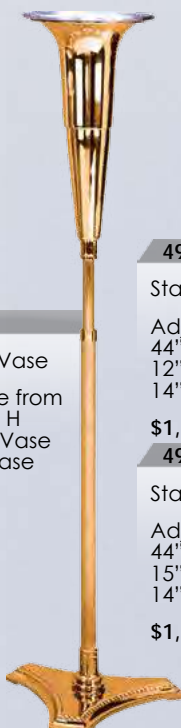

499-131

Standing Vase

Adjustable from
48" to 70" H
17-1/2" H Vase
14" Dia. Base

$1,545