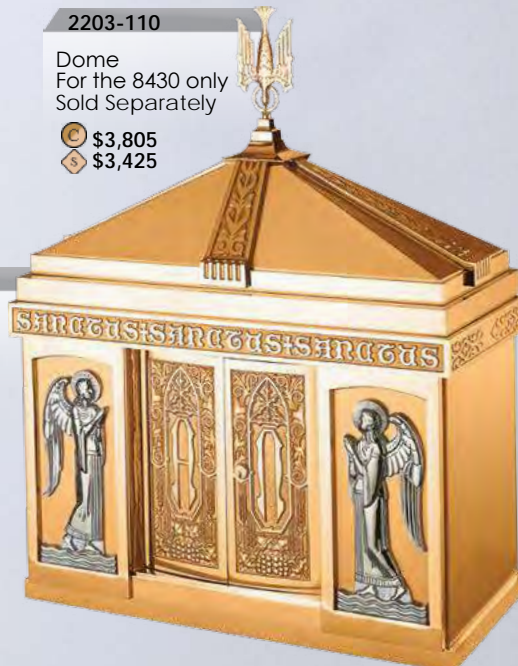

2203-110

Dome
For the 8430 only
Sold Separately

$3,805
 $3,425

8430

28-1/2" W x 14" D
35" H with Dome
19-1/2" H without Dome

$15,135
 $13,620

Vault Lock
Double Action Doors