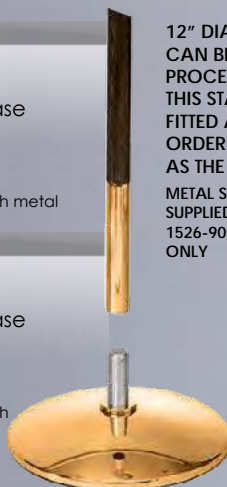

1527-90

Stand

12" Dia. Base

$355
$320

For crosses with metal staffs

1526-90

Stand

12" Dia. Base

$500
$450

For crosses with wooden staffs