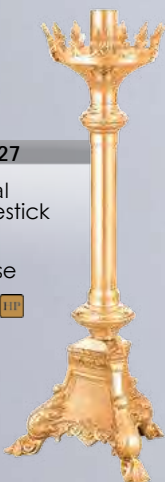

466-17A

Paschal
Candlestick

44" H
13" Base

$2,235

466-227

Paschal
Candlestick

28" H
13" Base

$1,980