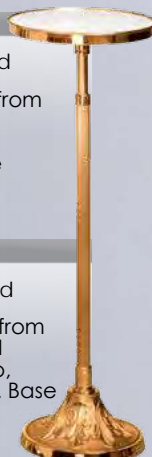

**232-218B**  
Standing Vase  
Adjustable from  
47" to 70" H  
15" H Vase,  
9" Dia. Base  
\$1,605   
\$1,445

**232-78**  
Censer Stand  
53" H  
9" Dia. Base  
\$985   
\$885

**232-17A**

Paschal  
Candlestick  
44" H  
10-1/2" Dia. Base  
\$1,735   
\$1,560

**232-17B**

Paschal  
Candlestick  
48" H  
14" Dia. Base  
\$2,520   
\$2,270

**232-27**  
Standing Holy  
Water Font  
36" H  
14" Dia. Base  
\$2,685   
\$2,415

**232-37A**

Flower Stand  
Adjustable from  
34" to 57" H  
9" Dia. Top,  
9" Dia. Base  
\$1,020   
\$920

**232-37B**  
Flower Stand  
Adjustable from  
34" to 57" H  
12" Dia. Top,  
10-1/2" Dia. Base  
\$1,095   
\$985

**232-129**

Floor Candlestick  
44" H  
9" Dia. Base  
\$1,330   
\$1,195

**232-169A**  
Standing  
Sanctuary Lamp  
44" H  
10-1/2" Dia. Base  
\$2,105   
\$1,895   
Globe Sold Separately,  
\$70