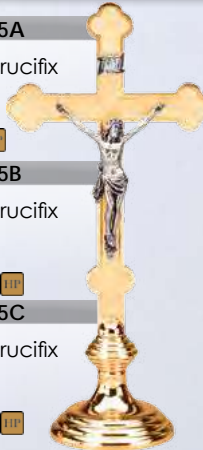

444-168
Wall Sanctuary
Lamp
3" x 14" Backplate
7" Arm Projection
$980
Globe Sold
Separately, $70.

444-25A

Altar Crucifix
14" H
$955

444-25B

Altar Crucifix
21" H
$1,110

444-25C

Altar Crucifix
24" H
$1,195