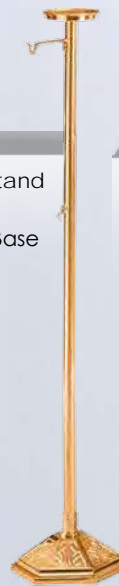

242-78

Censer Stand

52" H
9" x 10" Base

$960
$890