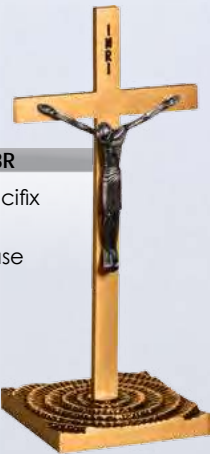

390-138R
Altar Crucifix
12" H
5" Sq. Base
$700