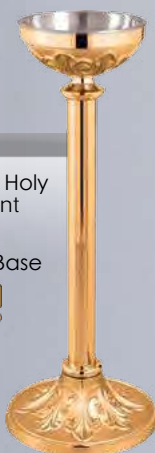

**232-131**  
Standing Vase  
Adjustable from  
50" to 73" H  
17-1/2" H Vase  
9" Dia. Base  
\$1,430   
\$1,285

**232-218A**  
Standing Vase  
Adjustable from  
47" to 70" H  
12" H Vase,  
9" Dia. Base  
\$1,305   
\$1,175

**232-218B**  
Standing Vase  
Adjustable from  
47" to 70" H  
15" H Vase,  
9" Dia. Base  
\$1,605   
\$1,445

**232-78**  
Censer Stand  
53" H  
9" Dia. Base  
\$985   
\$885

**232-17A**

Paschal  
Candlestick  
44" H  
10-1/2" Dia. Base  
\$1,735   
\$1,560

**232-17B**

Paschal  
Candlestick  
48" H  
14" Dia. Base  
\$2,520   
\$2,270

**232-27**  
Standing Holy  
Water Font  
36" H  
14" Dia. Base  
\$2,685   
\$2,415

**232-37A**

Flower Stand  
Adjustable from  
34" to 57" H  
9" Dia. Top,  
9" Dia. Base  
\$1,020   
\$920

**232-37B**  
Flower Stand  
Adjustable from  
34" to 57" H  
12" Dia. Top,  
10-1/2" Dia. Base  
\$1,095   
\$985

**232-129**

Floor Candlestick  
44" H  
9" Dia. Base  
\$1,330   
\$1,195

**232-169A**  
Standing  
Sanctuary Lamp  
44" H  
10-1/2" Dia. Base  
\$2,105   
\$1,895   
Globe Sold Separately,  
\$70