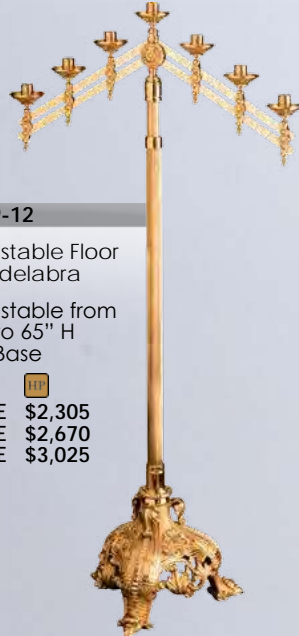

= HIGH POLISH

**389-17A**

Paschal  
Candlestick

48" H  
12" Base

\$4,180

**389-11**

Fixed Floor  
Candelabra

57" H  
12" Base

3 LITE \$4,920  
5 LITE \$5,175  
7 LITE \$5,425

**389-12**

Adjustable Floor  
Candelabra

Adjustable from  
42" to 65" H  
12" Base

3 LITE \$2,305  
5 LITE \$2,670  
7 LITE \$3,025

**389-37A**

Flower Stand

Adjustable from  
36" to 60" H  
9" Top, 10" Base