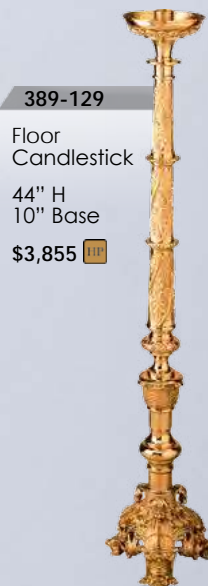

**\$305** 

**389-206**

Processional  
Candlestick

47" H  
10" Base

**\$3,855** 

**389-129**

Floor  
Candlestick

44" H  
10" Base

**\$3,855** 

**389-169A**

Standing  
Sanctuary Lamp

48" H  
12" Base

**\$4,250** 

Globe Sold Separately,  
\$70

**389-169B**

Standing  
Sanctuary Lamp