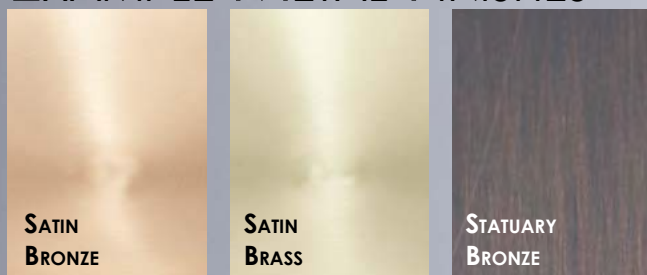

EXAMPLE METAL FINISHES