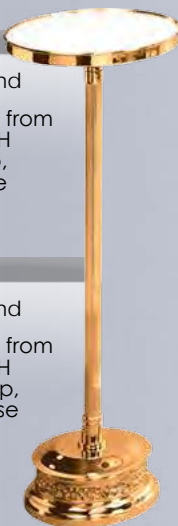

401-37A
Flower Stand
Adjustable from 34" to 57" H
9" Dia. Top,
8" Dia Base
$1,310
$1,180

401-37B
Flower Stand
Adjustable from 34" to 57" H
12" Dia. Top,
10" Dia Base
$1,400
$1,260