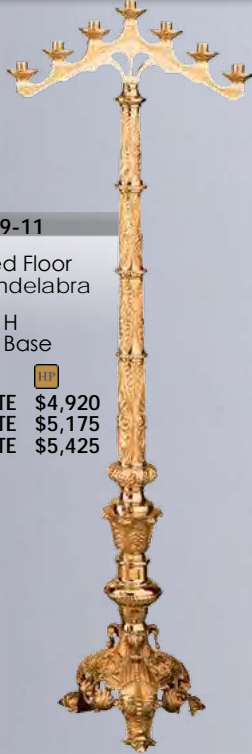

389-11

Fixed Floor
Candelabra

57" H
12" Base

3 LITE $4,920
5 LITE $5,175
7 LITE $5,425