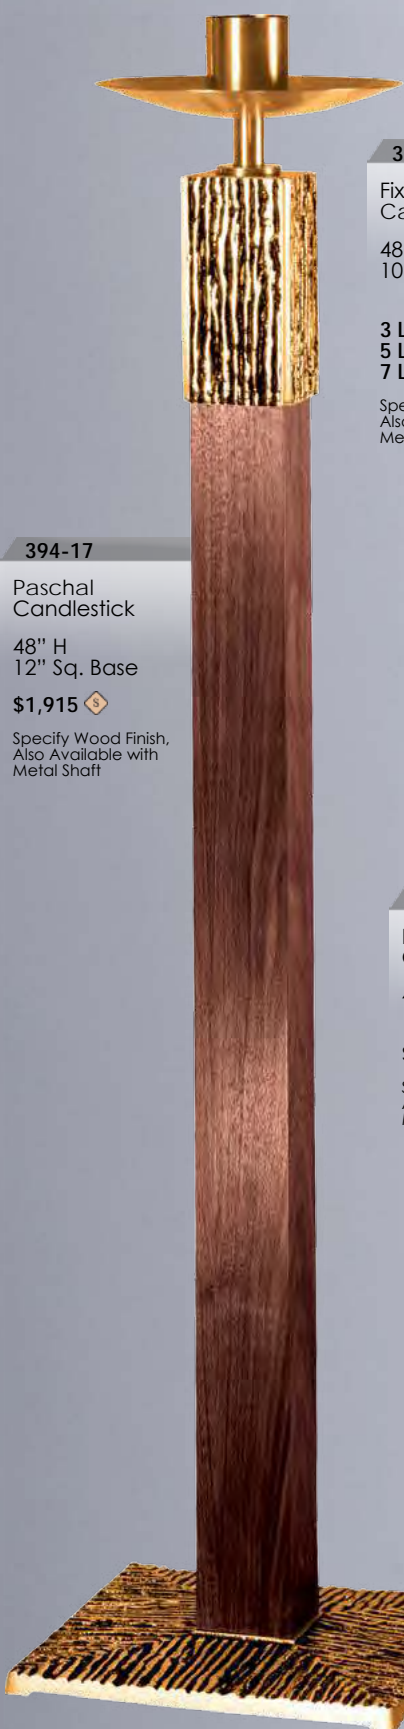

394-11
Fixed Floor Candelabra
48" H
10" Sq. Base

3 LITE $1,790
5 LITE $2,000
7 LITE $2,195
Specify Wood Finish, Also Available with Metal Shaft

394-206
Processional Candlestick
44" H
10" Sq. Base
$1,655
Specify Wood Finish, Also Available with Metal Shaft

PRICES SUBJECT TO CHANGE WITHOUT NOTICE

394 STYLE SANCTUARY SET

MADE IN USA

SHOWN AND PRICED IN BRONZE. BRASS 10% ADDITIONAL. PLEASE SPECIFY METAL WHEN ORDERING. AVAILABLE IN SATIN FINISH ONLY. ALL ITEMS OVEN BAKED FOR DURABILITY. GLOBES OR CYLINDERS FOR SANCTUARY LAMPS SOLD SEPARATELY.

SQUARE SHAFTS AVAILABLE AS METAL, WALNUT, OR OAK STANDARD, OTHER WOODS AVAILABLE AT ADDITIONAL COST.

= SATIN

394-17
Paschal Candlestick
48" H
12" Sq. Base
$1,915
Specify Wood Finish, Also Available with Metal Shaft