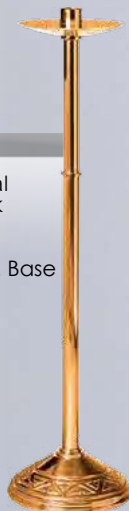

44" H  
9-1/2" Dia Base

\$1,305   
\$1,175

240-131

Standing Vase

Adjustable  
50" to 73" H  
17-1/2" H Vase  
9-1/2" Base

\$1,320   
\$1,195

240-37A

Flower Stand

Adjustable from  
33" to 56" H  
9" Dia Top,  
9-1/2" Dia. Base

\$930   
\$845

240-175

Processional  
Candlestick

46" H  
10-1/2" Dia. Base

\$1,415   
\$1,270

240-206

Processional  
Candlestick

44" H  
10-1/2" Dia. Base

\$1,565   
\$1,380

240-37B

Flower Stand

Adjustable from  
33" to 56" H  
12" Dia Top,  
10-1/2" Dia. Base

\$1,040   
\$925

240-169A

Standing  
Sanctuary Lamp

44" H  
10-1/2" Dia. Base

\$1,990   
\$1,750

Globe Sold  
Separately, \$70

240-169B

Standing  
Sanctuary Lamp

48" H  
14" Dia. Base

\$2,705   
\$2,440

Globe Sold  
Separately, \$70