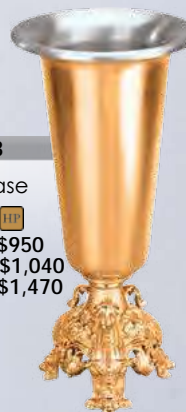

**389-8**  
Fixed Altar Candelabra  
20" H  
9" Base  
  
3 LITE \$1,705  
5 LITE \$2,005  
7 LITE \$2,215

**389-29**

Holy Water Pot  
6" Base  
\$830   
Sprinkler Included

**389-58**

Altar Vase  
  
A. 15" \$950  
B. 17" \$1,040  
C. 21" \$1,470