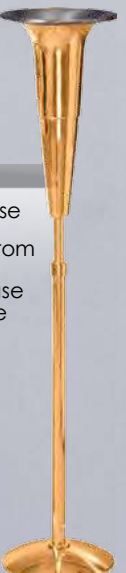

\$1,410 HP  
\$1,270 S

Adjustable from 44" to 67" H

216-131

Standing Vase

Adjustable from 48" to 70" H  
17-1/2" H Vase  
10" Dia. Base

\$1,275 HP  
\$1,150 S

BRONZE AVAILABLE FOR QUICK SHIPMENT

www.excelsisproducts.com