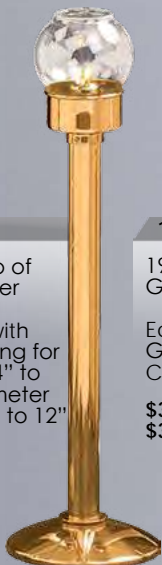

Equipped with Glass for a 15hr Candle

\$775

160-139

19" H to Top of Globe Holder

Equipped with Internal Spring for Use with 3/4" to 15/16" Diameter Candles Up to 12" Tall

\$415   
\$375

161-139

19" H to Top of Globe Holder