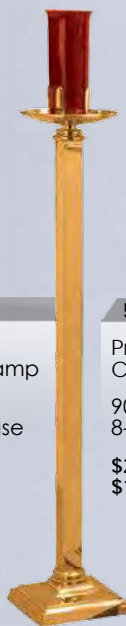

537-210
Processional
Cross
90" H
8-1/2" Sq. Base
$2,140
$1,925