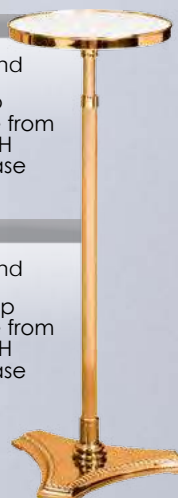

499-37A

Flower Stand

9" Dia. Top
Adjustable from
32" to 55" H
10" Dia. Base

$1,120

499-37B

Flower Stand

12" Dia. Top
Adjustable from
32" to 55" H
14" Dia. Base

$1,200