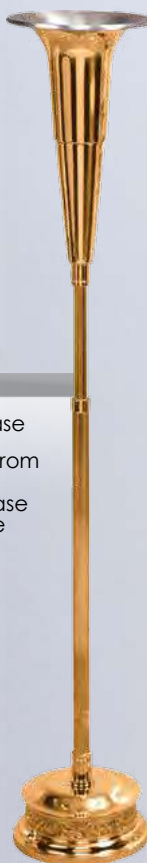

**401-218B**  
Standing Vase  
Adjustable from 47" to 71" H  
15" H Vase,  
10" Dia Base  
\$1,965   
\$1,770

**401-131**  
Standing Vase  
Adjustable from 50" to 73" H  
17-1/2" H Vase  
10" Dia Base  
\$1,780   
\$1,600