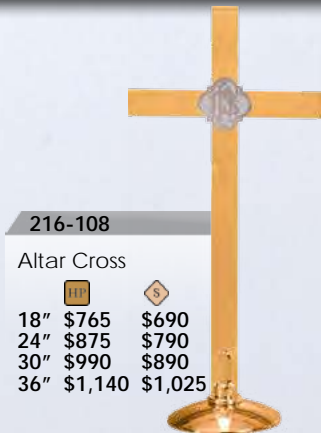

PRICES SUBJECT TO CHANGE WITHOUT NOTICE

SHOWN AND PRICED IN BRONZE.
BRASS 10% ADDITIONAL. PLEASE
SPECIFY METAL AND FINISH WHEN
ORDERING. ALL ITEMS OVEN BAKED FOR DURABILITY.
GLOBES OR CYLINDERS FOR SANCTUARY LAMPS SOLD SEPARATELY.

■ = HIGH POLISH ◆ = SATIN

MADE IN USA

216 STYLE SANCTUARY SET

1100-80B
Bracket
12" Arm
Projection
$660 ■
$585 ◆

216-108
Altar Cross
■ ◆
18" $765 $690
24" $875 $790
30" $990 $890
36" $1,140 $1,025

216-109A
Altar Cross
14" H
5-3/4" Dia. Base
$545 ■
$490 ◆

216-133A
Altar Crucifix
14" H
5-3/4" Dia. Base
$760 ■
$685 ◆

216-109B
Altar Cross
20" H
6-1/2" Dia. Base
$660 ■
$585 ◆

216-133B
Altar Crucifix
20" H
6-1/2" Dia. Base
$870 ■
$785 ◆

216-168
Wall Sanctuary
Lamp
3" x 14" Backplate
7" Arm Projection,
9-1/2" Total
Projection
$895 ■
$805 ◆
Globe sold separately,
$70

216-47 ▼
Altar
Sanctuary Lamp
6" Dia. Base
$305 ■
$275 ◆
Globe sold separately,
$70

216-165
Missal Stand
7-1/2" to
top of bookrest
$905 ■
$815 ◆

216-48
Hanging
Sanctuary Lamp
with 1100-80B
Bracket
3" x 14" Backplate
12" Arm Projection
$1,980 ■
$1,775 ◆
Globe sold separately, $70

216-50
Hanging Sanctuary
Lamp
$1,320 ■
$1,190 ◆
Globe sold separately, $70
Bracket Not Included

216-29 ▼
Holy Water Pot
$740 ■
$665 ◆
Sprinkler included.

216-58
Altar Vase
■ ◆
A. 9" $505 $455
B. 11" $570 $515
C. 13" $690 $620
D. 16" $1,065 $960

216-83A ▼
Holy Water Font
1-3/4" x 8"
Backplate
$325 ■
$295 ◆
216-83B ▼
Holy Water Font
1-3/4" x 8"
Backplate
$335 ■
$310 ◆

216-8
Fixed
Altar Candelabra
■ ◆
3 LITE $900 $810
5 LITE $1,195 $1,075
7 LITE $1,440 $1,295

216-9
Adjustable
Altar Candelabra
■ ◆
3 LITE $1,195 $1,075
5 LITE $1,580 $1,420
7 LITE $1,940 $1,745

216-L ▼
Altar Candlestick
3-3/4" H
5-3/4" Dia. Base
$360 ■
$325 ◆