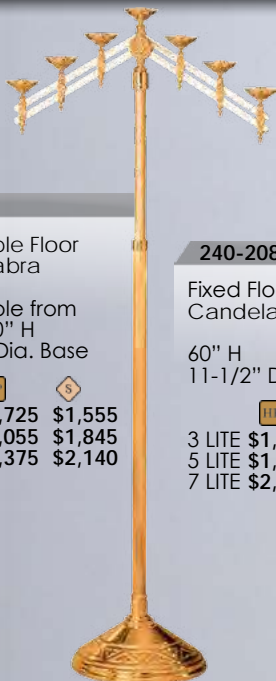

232-

Altar Candlestick

10" \$585 <sup>HP</sup> \$525 <sup>S</sup>  
12" \$605 <sup>HP</sup> \$530 <sup>S</sup>  
14" \$650 <sup>HP</sup> \$575 <sup>S</sup>  
16" \$660 <sup>HP</sup> \$585 <sup>S</sup>  
18" \$705 <sup>HP</sup> \$635 <sup>S</sup>  
20" \$710 <sup>HP</sup> \$640 <sup>S</sup>  
22" \$815 <sup>HP</sup> \$735 <sup>S</sup>  
24" \$835 <sup>HP</sup> \$750 <sup>S</sup>  
26" \$1,060 <sup>HP</sup> \$955 <sup>S</sup>  
28" \$1,070 <sup>HP</sup> \$965 <sup>S</sup>

= HIGH POLISH = SATIN

240-17A

Paschal  
Candlestick

44" H  
10-1/2" Dia. Base

\$1,675   
\$1,490

240-17B

Paschal  
Candlestick

48" H  
14" Dia Base

\$2,410   
\$2,150

240-12

Adjustable Floor  
Candelabra

Adjustable from  
38" to 60" H  
11-1/2" Dia. Base

3 LITE \$1,725 \$1,555  
5 LITE \$2,055 \$1,845  
7 LITE \$2,375 \$2,140

240-208

Fixed Floor  
Candelabra

44" H  
10-1/2" Dia. Base

\$1,990   
\$1,750

Globe Sold  
Separately, \$70

240-169B

Standing  
Sanctuary Lamp

48" H  
14" Dia. Base

\$2,705   
\$2,440

Globe Sold  
Separately, \$70