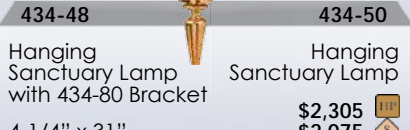

434-50

Hanging
Sanctuary Lamp

$2,305 HP
$2,075 S

Cylinder Sold
Separately, $105.
Bracket Not Included