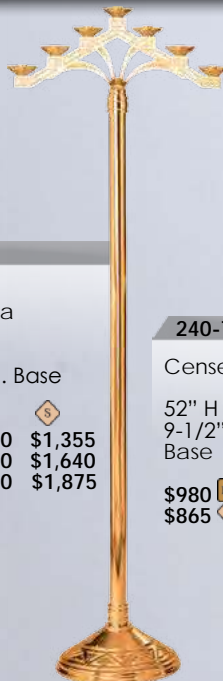

240-208

Fixed Floor
Candelabra

60" H
11-1/2" Dia. Base

3 LITE $1,500 $1,355
5 LITE $1,820 $1,640
7 LITE $2,080 $1,875

240-78

Censer Stand

52" H
9-1/2" Dia.
Base

$980
$865