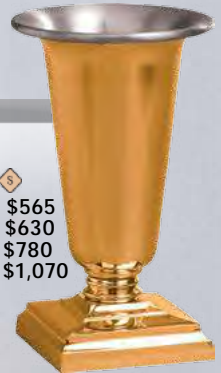

536-58

Altar Vase
$625 ^{HP} $565 ^S
A. 11" $700 $630
B. 12" $865 $780
C. 14" $1,190 $1,070
D. 18"