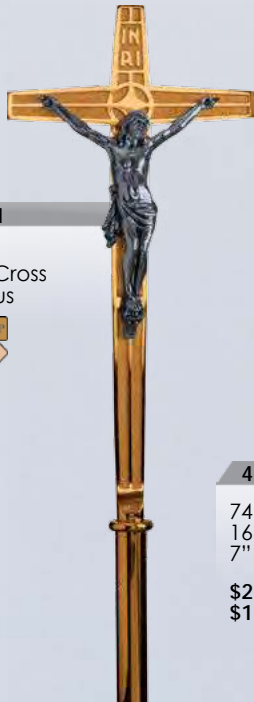

216-271

77" H
19-1/2" Cross
9" Corpus

$1,795
$1,615