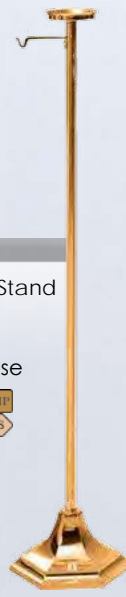

PRICES SUBJECT TO CHANGE WITHOUT NOTICE

245 STYLE SANCTUARY SET

MADE IN USA

SHOWN AND PRICED IN BRONZE.
BRASS 10% ADDITIONAL. PLEASE
SPECIFY METAL AND FINISH WHEN
ORDERING. ALL ITEMS OVEN BAKED FOR DURABILITY.
GLOBES OR CYLINDERS FOR SANCTUARY LAMPS SOLD SEPARATELY.

= HIGH POLISH = SATIN

245-17A

Paschal
Candlestick

44" H
10-1/2"
x 12" Base

$1,985
$1,785

245-17B

Paschal
Candlestick

48" H
13" x 15" Base

$2,720
$2,450

245-208

Fixed Floor
Candelabra

60" H
10-1/2" x 12" Base

3 LITE $1,785 $1,605
5 LITE $2,055 $1,850
7 LITE $2,350 $2,115

245-12

Adjustable Floor
Candelabra

Adjustable from
39" to 62" H
10-1/2" x 12" Base

3 LITE $1,895 $1,705
5 LITE $2,255 $2,030
7 LITE $2,600 $2,340

245-131

Standing Vase

Adjustable from
51" to 74" H
17-1/2" H Vase
8-1/2" x 10" Base

$1,480
$1,330

245-218A

Standing Vase

Adjustable from
47" to 70" H
12" H Vase,
8-1/2" x 10" Base

$1,315
$1,185

245-218B

Standing Vase

Adjustable from
47" to 70" H
15" H Vase,
8-1/2" x 10" Base

$1,650
$1,485

245-78

Censer Stand

54" H
8-1/2"
x 10" Base

$1,030
$925

245-37A

Flower Stand

Adjustable from
35" to 58" H
9" Dia Top,
8-1/2" x 10" Base

$1,180
$1,060

245-27

Standing Holy
Water Font

36" H
13" x 15" Base

$2,885
$2,595

245-129

Floor Candlestick

44" H
8-1/2" x 10" Base

$1,645
$1,480

245-37B

Flower Stand

Adjustable from
35" to 58" H
12" Dia Top,
10-1/2"
x 12" Base

$1,400
$1,260

245-175

Processional
Candlestick

46" H
9" x 10" Base

$1,560
$1,405

245-206

Processional
Candlestick

44" H
9" x 10" Base

$1,900
$1,710

245-169A

Standing
Sanctuary Lamp

44" H
10-1/2" x 12" Base

$2,345
$2,110

Globe Sold
Separately, $70

245-169B

Standing
Sanctuary Lamp

48" H
13" x 15" Base

$3,080
$2,770

Globe Sold
Separately, $70

245-207

Processional
Crucifix

92" H
10-1/2" x 12" Base

$2,905
$2,615

245-210

Processional
Cross

92" H
10-1/2" x 12" Base

$2,330
$2,095