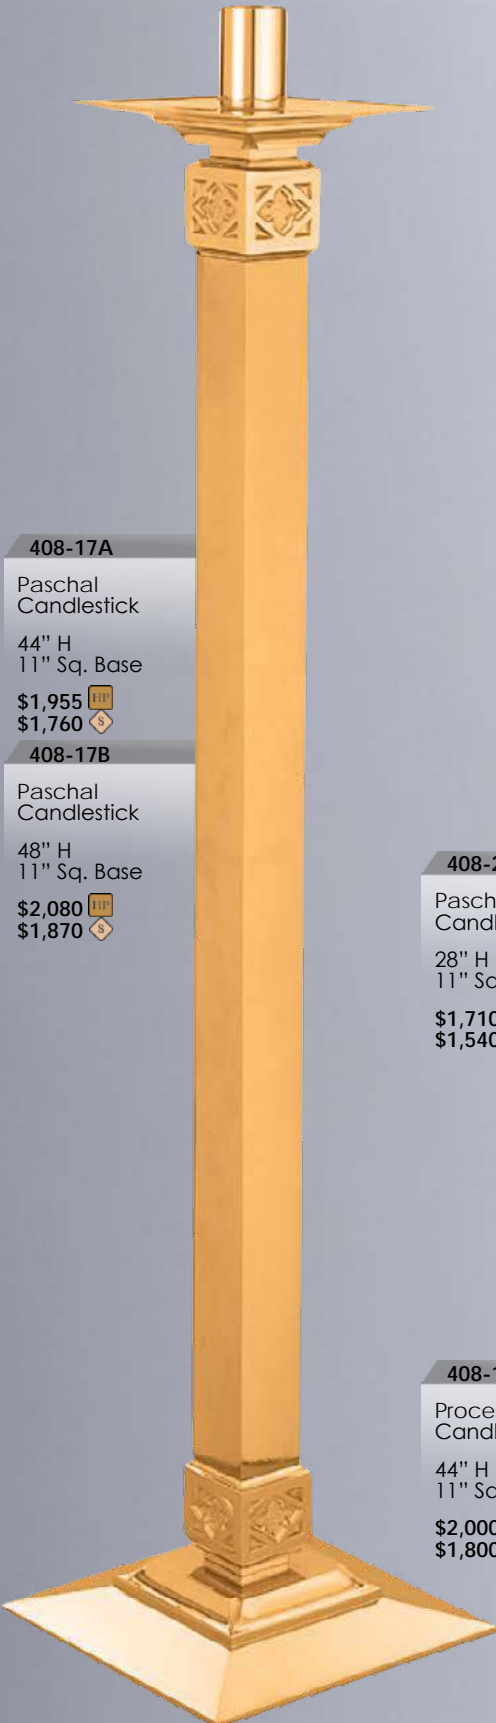

PRICES SUBJECT TO CHANGE WITHOUT NOTICE

MADE IN USA

408 STYLE SANCTUARY SET

SHOWN AND PRICED IN BRONZE. BRASS 10% ADDITIONAL. PLEASE SPECIFY METAL AND FINISH WHEN ORDERING. ALL ITEMS OVEN BAKED FOR DURABILITY. GLOBES OR CYLINDERS FOR SANCTUARY LAMPS SOLD SEPARATELY.

HP = HIGH POLISH S = SATIN

408-17A

Paschal Candlestick

44" H
11" Sq. Base

$1,955 HP
$1,760 S

408-17B

Paschal Candlestick

48" H
11" Sq. Base

$2,080 HP
$1,870 S

408-17B

Paschal Candlestick

48" H
11" Sq. Base

$1,780 HP
$1,600 S

With Wooden Shaft

408-17A

Paschal Candlestick

44" H
11" Sq. Base

$1,655 HP
$1,490 S

With Wooden Shaft