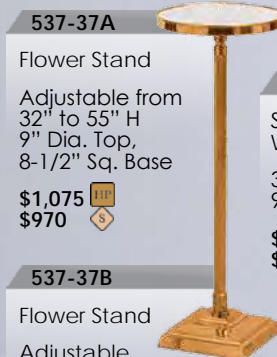

537-37A
Flower Stand
Adjustable from
32" to 55" H
9" Dia. Top,
8-1/2" Sq. Base
$1,075
$970