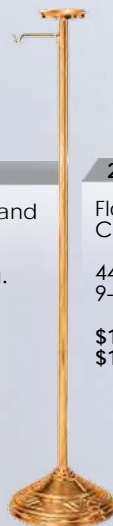

60" H  
11-1/2" Dia. Base

3 LITE \$1,500 \$1,355  
5 LITE \$1,820 \$1,640  
7 LITE \$2,080 \$1,875

240-78

Censer Stand

52" H  
9-1/2" Dia.  
Base

\$980   
\$865

240-129

Floor  
Candlestick