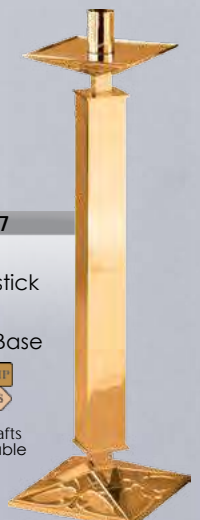

200-227

Paschal
Candlestick

28" H
10" Sq. Base

$2,350
$2,115

Square Shafts
Also Available
in Wood.