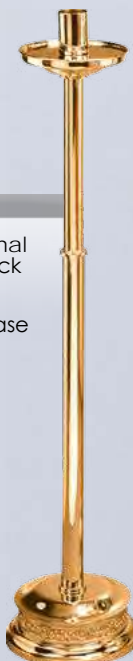

401-175

Processional Candlestick

47" H
10" Dia Base

	$1,770	$1,595