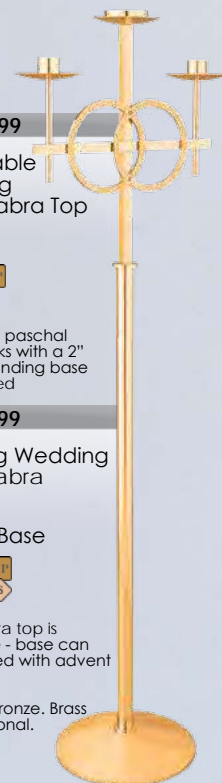

## 1100-199

Standing Wedding Candelabra

60" H  
12" Dia Base

\$1,665

\$1,505

Candelabra top is removable - base can also be used with advent wreaths

Made of bronze. Brass 10% additional.

PRICES SUBJECT TO CHANGE WITHOUT NOTICE