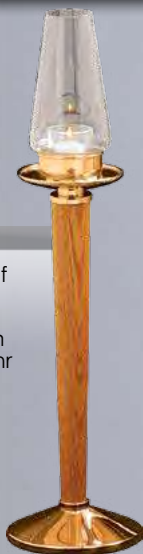

164-139

18" H to Top of Globe Holder

For Use with 1-1/2" Diameter Oil Canisters

$300
$270