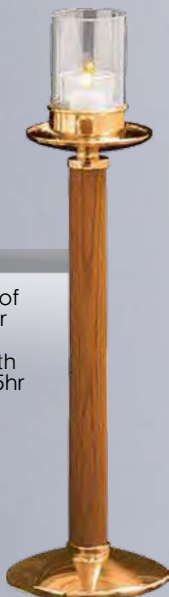

166-139

18" H to Top of Globe Holder

Equipped with Glass for a 15hr Candle

$360
$325