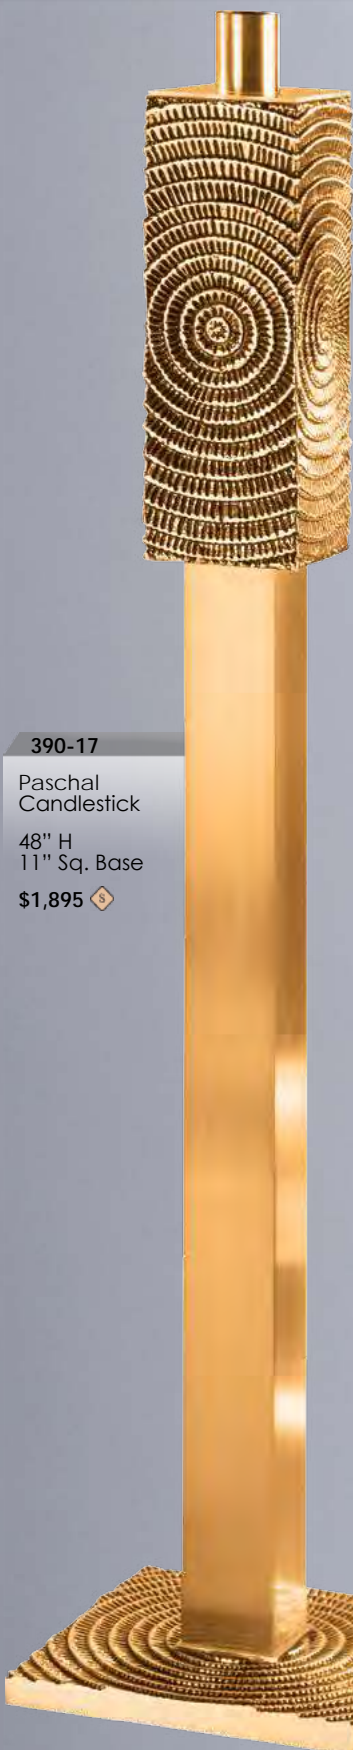

= SATIN

**390-17**  
Paschal  
Candlestick  
48" H  
11" Sq. Base  
\$1,895

**390-11**  
Fixed Floor  
Candelabra  
48" H  
11" Sq. Base  
  
3 LITE \$1,790  
5 LITE \$2,005  
7 LITE \$2,215

**390-228A**  
Standing Vase  
Adjustable from  
42" to 65" H  
12" H Vase  
11" Sq. Base  
\$2,180