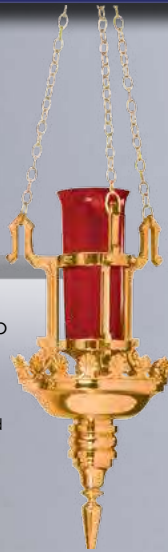

PRICES SUBJECT TO CHANGE WITHOUT NOTICE

SANCTUARY LAMPS

SHOWN AND PRICED IN BRONZE. BRASS 10% ADDITIONAL.
PLEASE SPECIFY METAL AND FINISH WHEN ORDERING.
ALL ITEMS OVEN BAKED FOR DURABILITY. GLOBES OR
CYLINDERS SOLD SEPARATELY. HANGING LAMPS INCLUDE 21" OF CHAIN. LAMP ELECTRIFICATION $245.
INCLUDES GLOBE OR CYLINDER WITH 6FT OF CORD. OPTIONAL ON/OFF SWITCH AVAILABLE FOR $20 EXTRA.

MADE IN USA

= HIGH POLISH = SATIN

233-50
Hanging
Sanctuary Lamp
$2,615
$2,355
Cannot be Electrified