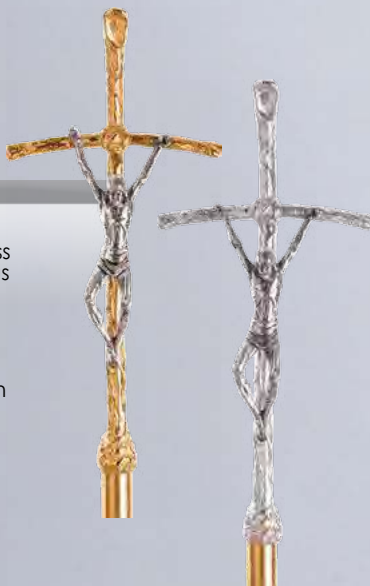

4807-271P

90" H
21" H Cross
10" Risen Christ

$2,965
$2,700

Color as shown unless otherwise specified. Custom color matching available at no additional charge.

4545-271

90" H
21" H Cross
10" Corpus

$2,230
$2,005

Bronze or Silver Finish