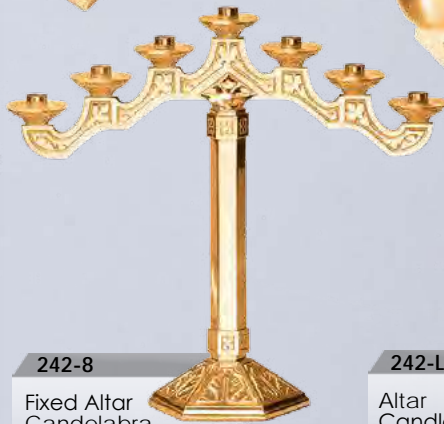

242-9

Adj Altar  
Candelabra

|        |         |         |
|--------|---------|---------|
| 3 LITE | \$1,405 | \$1,260 |
| 5 LITE | \$1,735 | \$1,560 |
| 7 LITE | \$2,125 | \$1,915 |

242-8

Fixed Altar  
Candelabra

|        |         |         |
|--------|---------|---------|
| 3 LITE | \$1,075 | \$930   |
| 5 LITE | \$1,310 | \$1,135 |
| 7 LITE | \$1,595 | \$1,335 |

242-L

Altar  
Candlestick

5" H  
6" x 6-3/4" Base