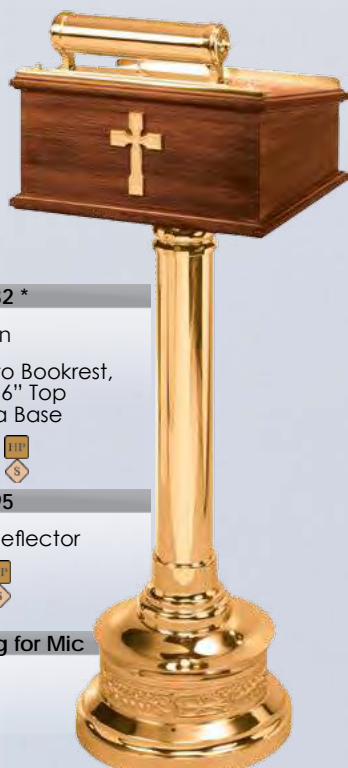

401-11 \*

Fixed Floor Candelabra

60" H  
10" Dia Base

|        |         |         |
|--------|---------|---------|
|        |         |         |
| 3 LITE | \$2,125 | \$1,915 |
| 5 LITE | \$2,480 | \$2,230 |
| 7 LITE | \$2,720 | \$2,450 |

401-78

Censer Stand

53" H  
10" Dia Base

|  |         |         |
|--|---------|---------|
|  |         |         |
|  | \$1,330 | \$1,195 |

401-278

Censer Stand

53" H  
10" Dia Base

|  |         |         |
|--|---------|---------|
|  |         |         |
|  | \$1,605 | \$1,445 |