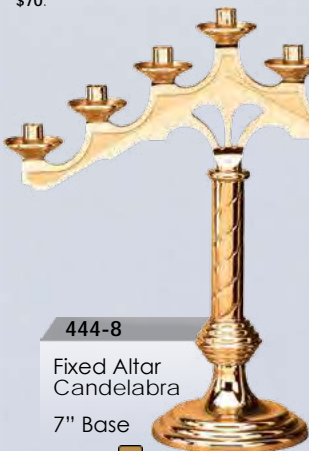

444-8
Fixed Altar
Candelabra
7" Base

3 LITE $1,030
5 LITE $1,295
7 LITE $1,570