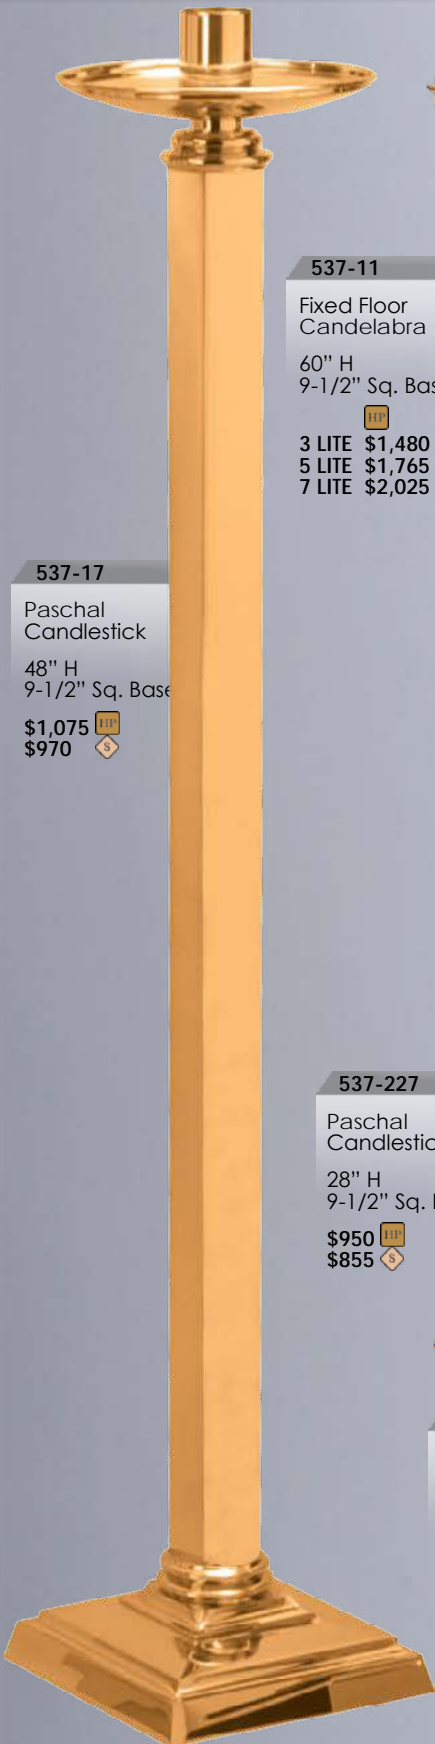

PRICES SUBJECT TO CHANGE WITHOUT NOTICE

537 STYLE SANCTUARY SET

MADE IN USA

SHOWN AND PRICED IN BRONZE.
BRASS 10% ADDITIONAL. PLEASE
SPECIFY METAL AND FINISH WHEN
ORDERING. ALL ITEMS OVEN BAKED FOR DURABILITY.
GLOBES OR CYLINDERS FOR SANCTUARY LAMPS SOLD SEPARATELY.

= HIGH POLISH = SATIN

537-11
Fixed Floor
Candelabra
60" H
9-1/2" Sq. Base

3 LITE $1,480 $1,330
5 LITE $1,765 $1,590
7 LITE $2,025 $1,825

537-17
Paschal
Candlestick
48" H
9-1/2" Sq. Base
$1,075
$970