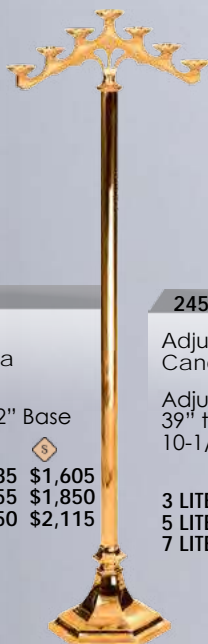

\$2,720   
\$2,450

245-208

Fixed Floor  
Candelabra

60" H  
10-1/2" x 12" Base

3 LITE \$1,785 \$1,605  
5 LITE \$2,055 \$1,850  
7 LITE \$2,350 \$2,115

245-12

Adjustable Floor  
Candelabra

Adjustable from  
39" to 62" H  
10-1/2" x 12" Base