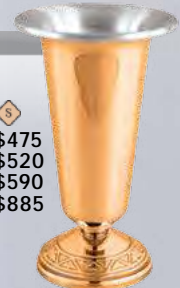

240-58 Altar Vase
A. 10" $525 HP $475 S
B. 12" $575 HP $520 S
C. 14" $660 HP $590 S
D. 17" $985 HP $885 S