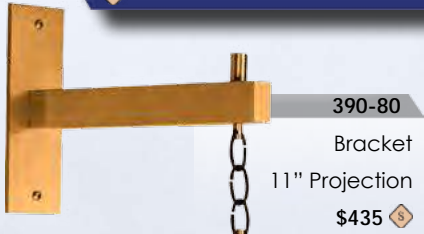

PRICES SUBJECT TO CHANGE WITHOUT NOTICE

SHOWN AND PRICED IN BRONZE.
BRASS 10% ADDITIONAL.
PLEASE SPECIFY METAL WHEN
ORDERING. AVAILABLE IN SATIN FINISH ONLY. ALL ITEMS OVEN BAKED FOR DURABILITY.
GLOBES OR CYLINDERS FOR SANCTUARY LAMPS SOLD SEPARATELY.

390 STYLE SANCTUARY SET

MADE IN USA

= SATIN