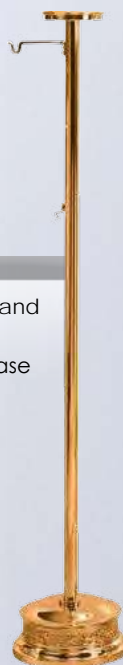

401-11 \*

Fixed Floor Candelabra

60" H  
10" Dia Base

|        |         |         |
|--------|---------|---------|
|        |         |         |
| 3 LITE | \$2,125 | \$1,915 |
| 5 LITE | \$2,480 | \$2,230 |
| 7 LITE | \$2,720 | \$2,450 |