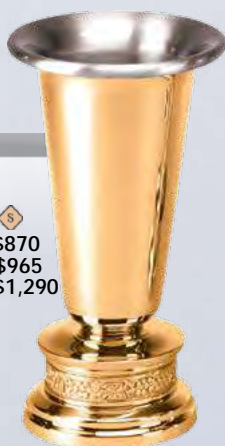

# 401 STYLE SANCTUARY SET

MADE IN USA

= HIGH POLISH = SATIN

**401-34**  
Missal Stand  
13" x 13" Bookrest  
6" Dia. Base  
\$1,440   
\$1,295

**401-35**  
Missal Stand  
Adjustable  
13" x 13" Bookrest  
\$1,225   
\$1,105