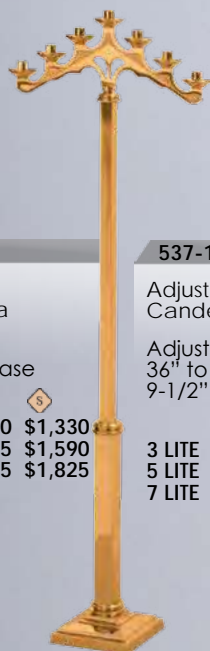

**537-12**  
Adjustable Floor  
Candelabra  
Adjustable from  
36" to 58" H  
9-1/2" Sq. Base  
   
3 LITE \$1,735 \$1,560  
5 LITE \$2,055 \$1,850  
7 LITE \$2,425 \$2,185

**537-131**  
Standing Vase  
Adjustable from  
48" to 70" H  
17-1/2" H Vase  
8-1/2" Sq. Base  
\$1,480   
\$1,330