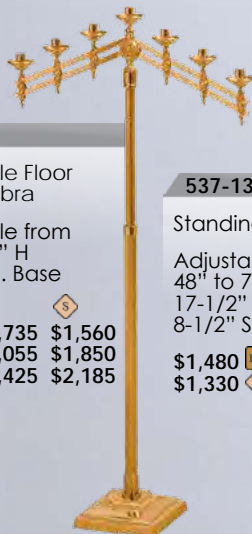

**537-12**  
Adjustable Floor  
Candelabra  
Adjustable from  
36" to 58" H  
9-1/2" Sq. Base  
   
3 LITE \$1,735 \$1,560  
5 LITE \$2,055 \$1,850  
7 LITE \$2,425 \$2,185

**537-131**  
Standing Vase  
Adjustable from  
48" to 70" H  
17-1/2" H Vase  
8-1/2" Sq. Base  
\$1,480   
\$1,330