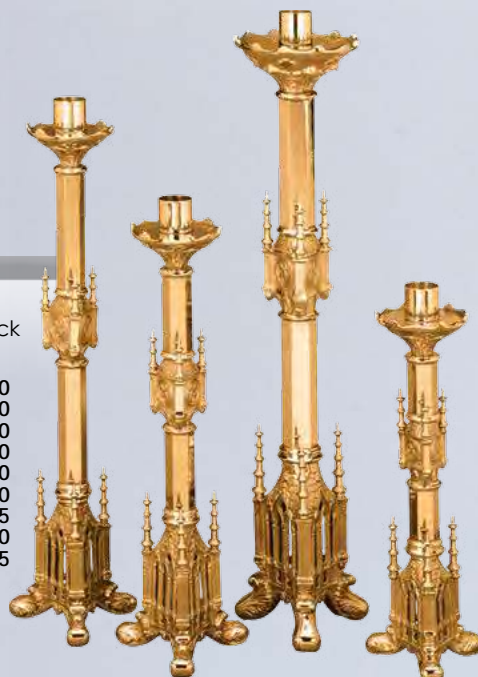

22" \$1,420

24" \$1,440

26" \$1,620

28" \$1,645

30" \$1,670

32" \$1,695

PRICES SUBJECT TO CHANGE WITHOUT NOTICE

SHOWN AND PRICED IN BRONZE.  
BRASS 10% ADDITIONAL.