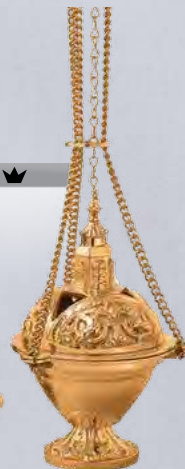

466-34

Missal Stand

Adjustable
13" x 13" Bookrest
7-1/2" Base

$1,705

466-123

Censer

9" H
3" Base

$935