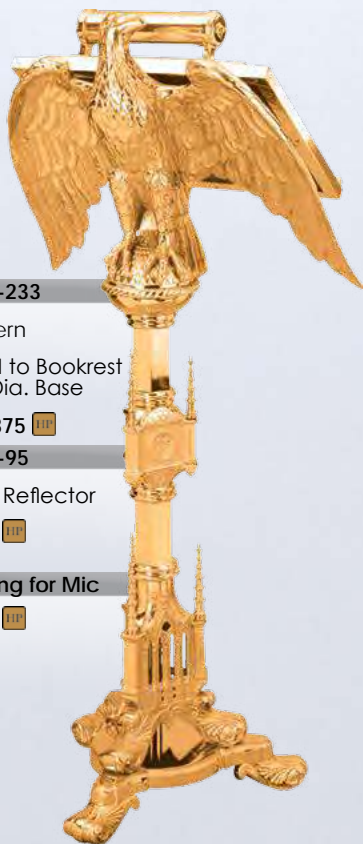

PRICES SUBJECT TO CHANGE WITHOUT NOTICE

SHOWN AND PRICED IN BRONZE.
BRASS 10% ADDITIONAL.

PLEASE SPECIFY METAL WHEN

ORDERING. AVAILABLE IN HIGH POLISH FINISH ONLY. ALL ITEMS OVEN BAKED FOR DURABILITY. GLOBES
OR CYLINDERS FOR SANCTUARY LAMPS SOLD SEPARATELY.

= HIGH POLISH

499 STYLE SANCTUARY SET

MADE IN USA

499-233

Lectern

42" H to Bookrest
18" Dia. Base

$15,875

101-95

Light Reflector

$760

Wiring for Mic

$305