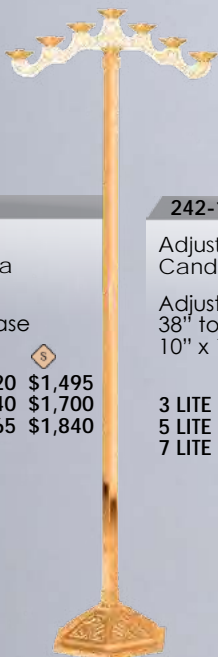

44" H  
10-1/2" Dia. Base

\$1,990   
\$1,750

Globe Sold  
Separately, \$70

240-169B

Standing  
Sanctuary Lamp

48" H  
14" Dia. Base

\$2,705   
\$2,440

Globe Sold  
Separately, \$70

= HIGH POLISH = SATIN

**242-17A**

Paschal  
Candlestick

44" H  
10" x 12" Base

\$1,945   
\$1,680

**242-17B**

Paschal  
Candlestick

48" H  
12" x 14" Base

\$2,510   
\$2,215

**242-208**

Fixed Floor  
Candelabra

60" H  
10" x 12" Base

3 LITE \$1,720 \$1,495  
5 LITE \$1,840 \$1,700  
7 LITE \$2,165 \$1,840

**242-12**

Adjustable Floor  
Candelabra

Adjustable from  
38" to 60" H  
10" x 12" Base