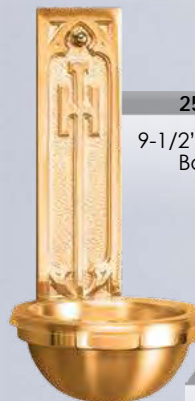

2540-83B

9-1/2" x 2-1/2"
Backplate

$450
$405