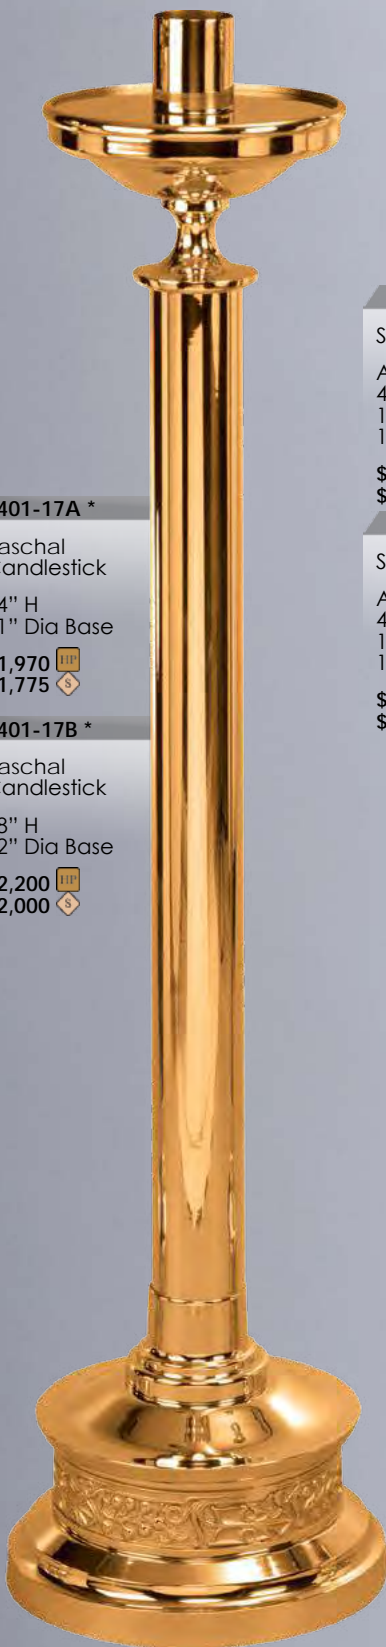

PRICES SUBJECT TO CHANGE WITHOUT NOTICE

401 STYLE SANCTUARY SET

MADE IN USA

SHOWN AND PRICED IN BRONZE. BRASS 10% ADDITIONAL. PLEASE SPECIFY METAL WHEN ORDERING. ITEMS MARKED WITH * ARE AVAILABLE WITH SMOOTH WALNUT OR OAK SHAFTS AT NO ADDITIONAL CHARGE. OTHER WOODS AVAILABLE, PLEASE CALL FOR A QUOTE. FLUTED SHAFTS 15% ADDITIONAL. ALL ITEMS OVEN BAKED FOR DURABILITY. GLOBES OR CYLINDERS FOR SANCTUARY LAMPS SOLD SEPARATELY.

= HIGH POLISH = SATIN

401-17A *
Paschal Candlestick
44" H
11" Dia Base
$1,970
$1,775

401-17B *
Paschal Candlestick
48" H
12" Dia Base
$2,200
$2,000