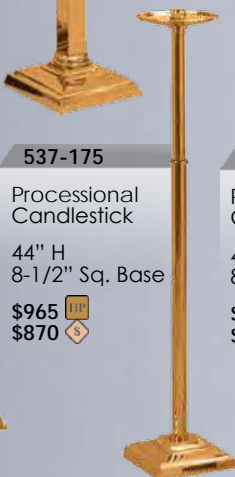

537-175
Processional
Candlestick
44" H
8-1/2" Sq. Base
$965
$870