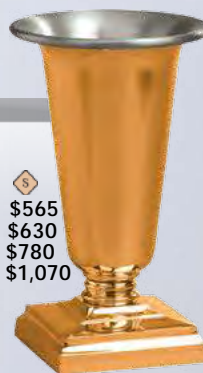

537-58
Altar Vase

A. 11" $630 $565
B. 12" $700 $630
C. 14" $865 $780
D. 18" $1,190 $1,070