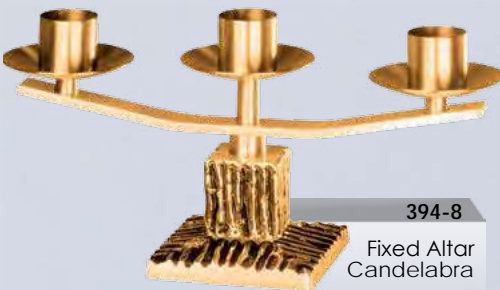

394-8
Fixed Altar Candelabra

3 LITE **$955**
5 LITE **$1,275**
7 LITE **$1,470**