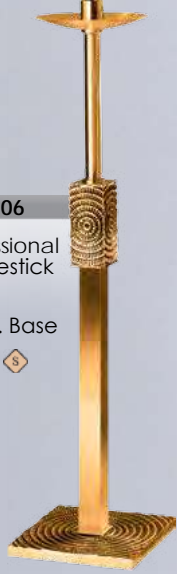

390-49
Standing
Sanctuary Lamp
59" H
11" Sq. Base
$1,900
Cylinder Sold
Separately, $105

390-206
Processional
Candlestick
44" H
11" Sq. Base
$1,815