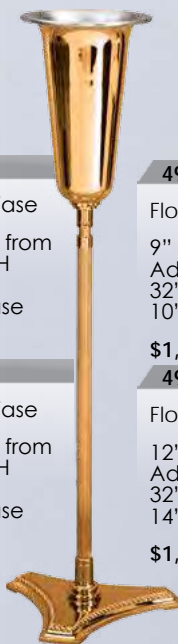

Standing Vase

Adjustable from  
48" to 70" H  
17-1/2" H Vase  
14" Dia. Base

\$1,545 

499-218A

Standing Vase

Adjustable from  
44" to 67" H  
12" H Vase  
14" Dia. Base

\$1,375 

499-218B