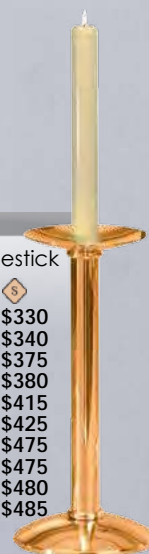

**216-49B**  
Standing Sanctuary Lamp  
48" H  
12" Dia. Base  
**\$1,050**   
**\$945**   
Globe sold separately, \$70

PRICES SUBJECT TO CHANGE WITHOUT NOTICE

SHOWN AND PRICED IN BRONZE.  
BRASS 10% ADDITIONAL. PLEASE  
SPECIFY METAL AND FINISH WHEN  
ORDERING. ALL ITEMS OVEN BAKED FOR DURABILITY.  
GLOBES OR CYLINDERS FOR SANCTUARY LAMPS SOLD SEPARATELY.

**216-83A** ▼  
Holy Water Font  
1-3/4" x 8"  
Backplate  
\$325 ■  
\$295 ◆  
**216-83B** ▼  
Holy Water Font  
1-3/4" x 8"  
Backplate  
\$335 ■  
\$310 ◆

**216-8**  
Fixed  
Altar Candelabra  
■ ◆  
3 LITE \$900 \$810  
5 LITE \$1,195 \$1,075  
7 LITE \$1,440 \$1,295

**216-9**  
Adjustable  
Altar Candelabra  
■ ◆  
3 LITE \$1,195 \$1,075  
5 LITE \$1,580 \$1,420  
7 LITE \$1,940 \$1,745

**216-L** ▼  
Altar Candlestick  
3-3/4" H  
5-3/4" Dia. Base  
\$360 ■  
\$325 ◆

**216-**  
Altar Candlestick  
■ ◆  
10" \$365 \$330  
12" \$375 \$340  
14" \$415 \$375  
16" \$420 \$380  
18" \$475 \$415  
20" \$485 \$425  
22" \$525 \$475  
24" \$530 \$475  
26" \$535 \$480  
28" \$540 \$485