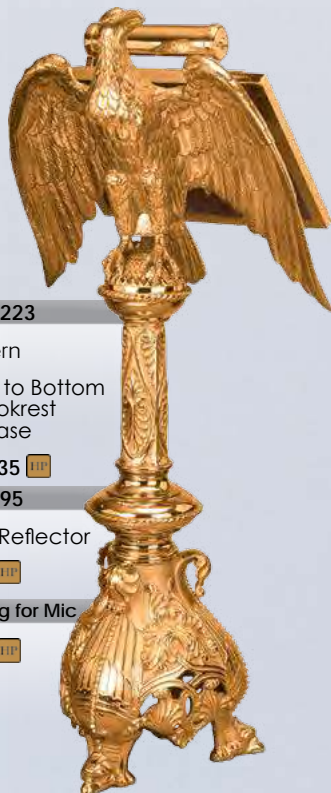

52" H  
9" Base

**\$1,920** 

**389-176**

Advent Wreath

1-1/2" Dia. Outer  
Sockets, with  
Center Socket for  
Christ Candle

**4 LITE \$4,905**

**5 LITE \$5,355**

Fits an existing paschal  
candlestick with a 2"  
Socket, other adapters  
available.