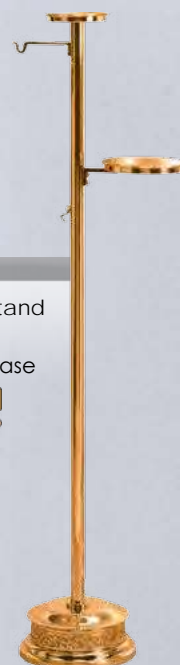

401-278

Censer Stand

53" H
10" Dia Base

	$1,605	$1,445