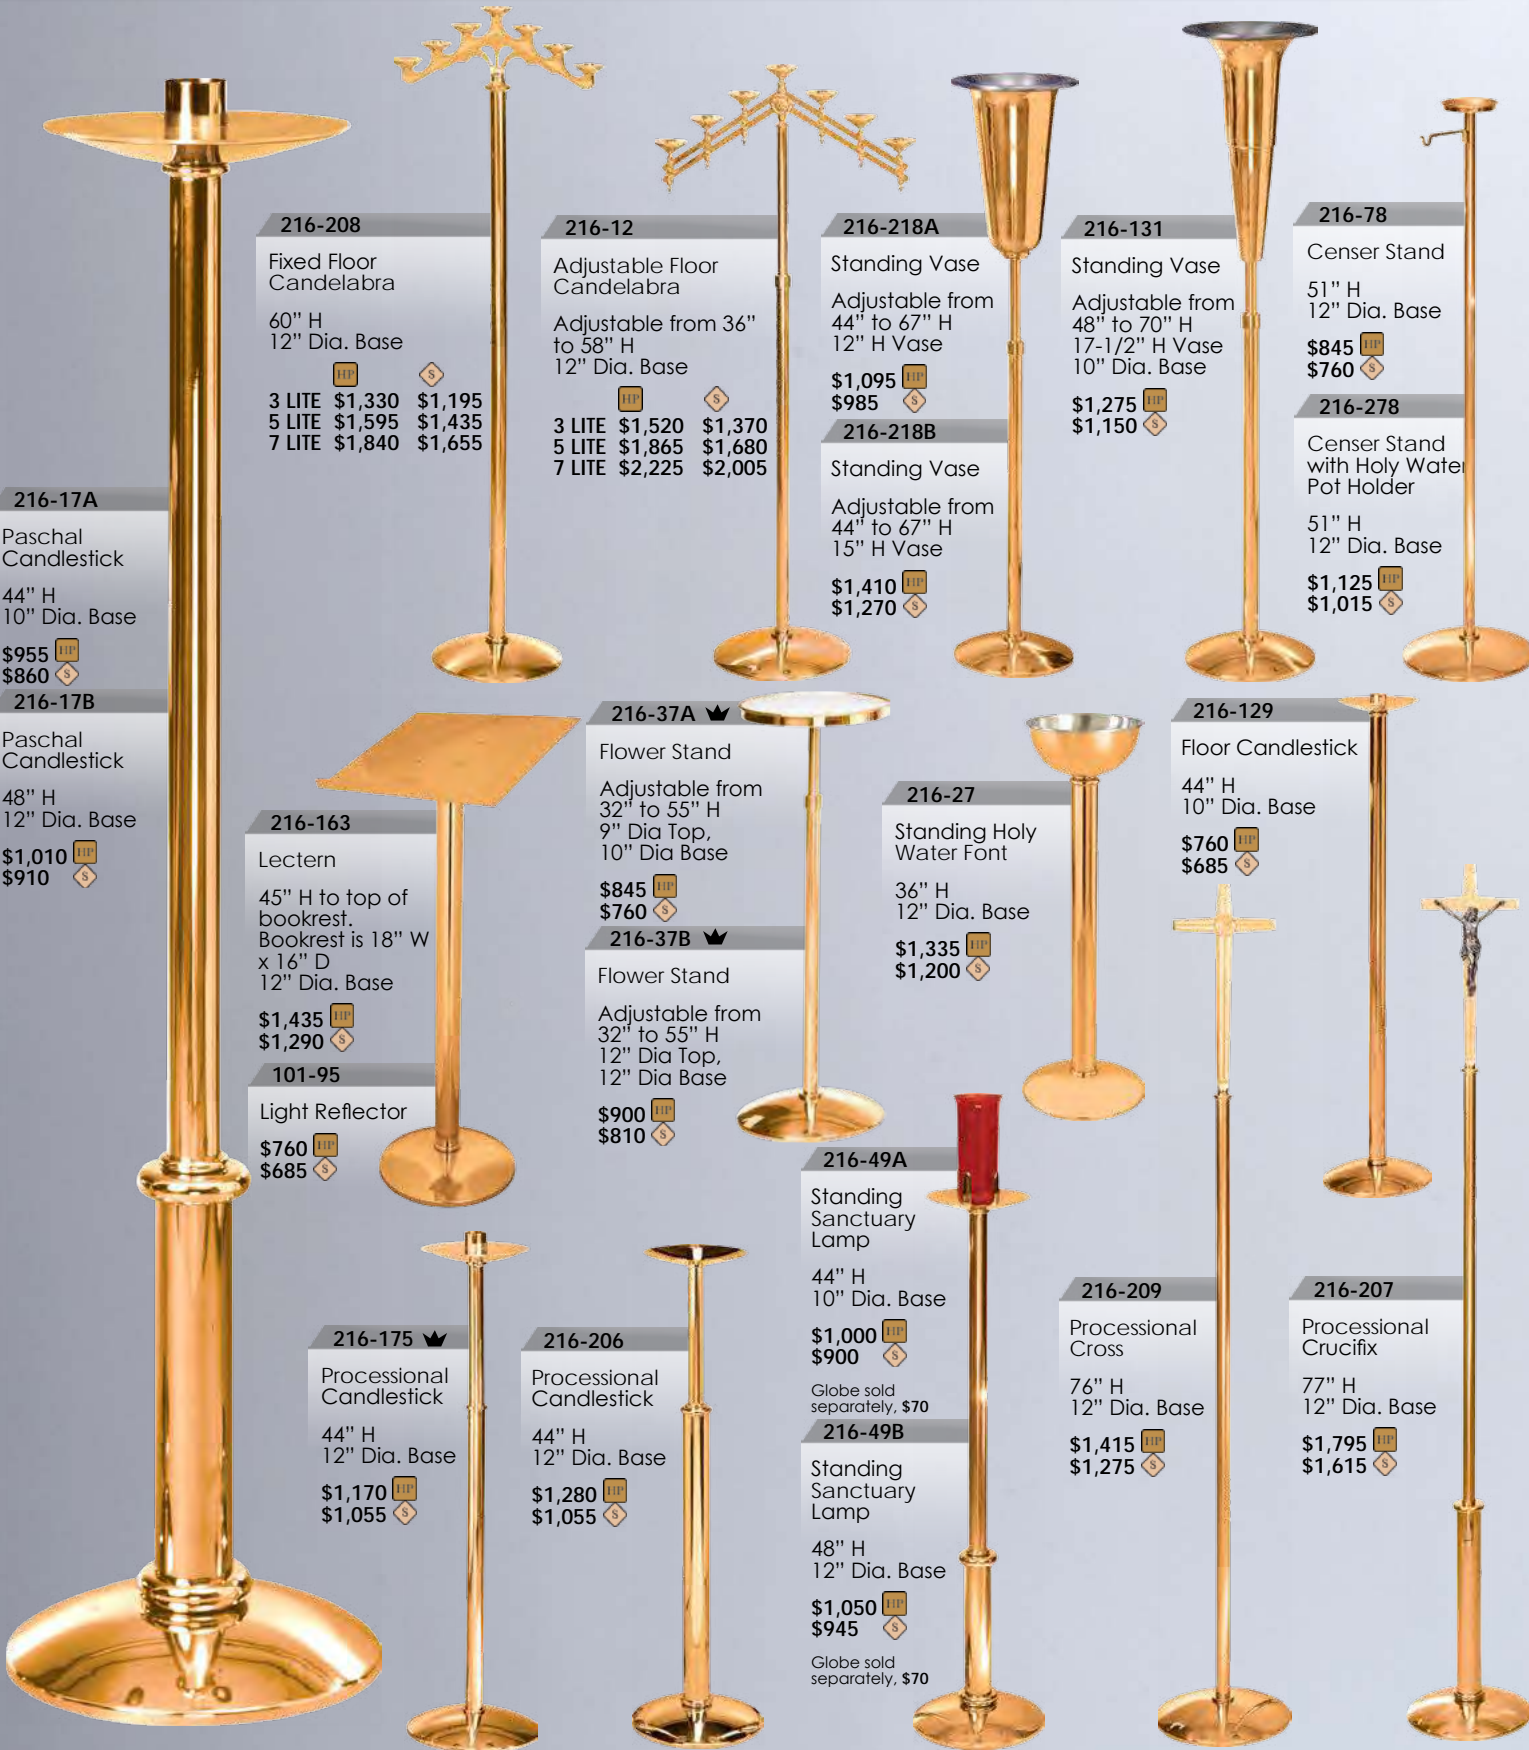

PRICES SUBJECT TO CHANGE WITHOUT NOTICE

216 STYLE SANCTUARY SET

MADE IN USA

SHOWN AND PRICED IN BRONZE.
BRASS 10% ADDITIONAL. PLEASE
SPECIFY METAL AND FINISH WHEN
ORDERING. ALL ITEMS OVEN BAKED FOR DURABILITY.
GLOBES OR CYLINDERS FOR SANCTUARY LAMPS SOLD SEPARATELY.

= HIGH POLISH = SATIN

216-17A
Paschal Candlestick
44" H
10" Dia. Base
$955
$860

216-17B
Paschal Candlestick
48" H
12" Dia. Base
$1,010
$910

216-208
Fixed Floor Candelabra
60" H
12" Dia. Base

3 LITE **$1,330** **$1,195**
5 LITE **$1,595** **$1,435**
7 LITE **$1,840** **$1,655**

216-12
Adjustable Floor Candelabra
Adjustable from 36" to 58" H
12" Dia. Base

3 LITE **$1,520** **$1,370**
5 LITE **$1,865** **$1,680**
7 LITE **$2,225** **$2,005**

216-218A
Standing Vase
Adjustable from 44" to 67" H
12" H Vase
$1,095
$985

216-131
Standing Vase
Adjustable from 48" to 70" H
17-1/2" H Vase
10" Dia. Base
$1,275
$1,150

216-78
Censer Stand
51" H
12" Dia. Base
$845
$760

216-278
Censer Stand with Holy Water Pot Holder
51" H
12" Dia. Base
$1,125
$1,015

216-218B
Standing Vase
Adjustable from 44" to 67" H
15" H Vase
$1,410
$1,270

216-163
Lectern
45" H to top of bookrest.
Bookrest is 18" W x 16" D
12" Dia. Base
$1,435
$1,290

216-37A
Flower Stand
Adjustable from 32" to 55" H
9" Dia Top, 10" Dia Base
$845
$760

216-27
Standing Holy Water Font
36" H
12" Dia. Base
$1,335
$1,200

216-129
Floor Candlestick
44" H
10" Dia. Base
$760
$685

216-37B
Flower Stand
Adjustable from 32" to 55" H
12" Dia Top, 12" Dia Base
$900
$810

101-95
Light Reflector
$760
$685

216-49A
Standing Sanctuary Lamp
44" H
10" Dia. Base
$1,000
$900
Globe sold separately, $70

216-209
Processional Cross
76" H
12" Dia. Base
$1,415
$1,275

216-207
Processional Crucifix
77" H
12" Dia. Base
$1,795
$1,615

216-175
Processional Candlestick
44" H
12" Dia. Base
$1,170
$1,055

216-206
Processional Candlestick
44" H
12" Dia. Base
$1,280
$1,055

216-49B
Standing Sanctuary Lamp
48" H
12" Dia. Base
$1,050
$945
Globe sold separately, $70