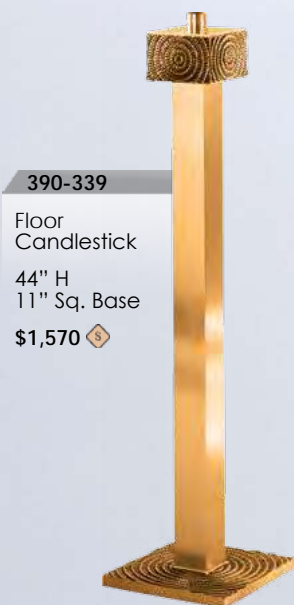

= SATIN

**390-17**  
Paschal  
Candlestick  
48" H  
11" Sq. Base  
\$1,895

**390-11**  
Fixed Floor  
Candelabra  
48" H  
11" Sq. Base  
  
3 LITE \$1,790  
5 LITE \$2,005  
7 LITE \$2,215

**390-228A**  
Standing Vase  
Adjustable from  
42" to 65" H  
12" H Vase  
11" Sq. Base  
\$2,180

**390-339**  
Floor  
Candlestick  
44" H  
11" Sq. Base  
\$1,570

**390-228B**  
Standing Vase  
Adjustable from  
42" to 65" H  
15" H Vase  
11" Sq. Base  
\$2,220

**390-229**  
Floor  
Candlestick  
44" H  
11" Sq. Base  
\$1,520