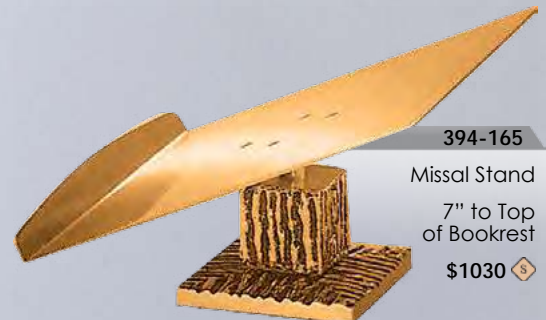

**394-L**  
Altar Candlestick  
4" H  
5" Sq. Base  
**\$670** 

**394-165**  
Missal Stand  
7" to Top of Bookrest  
**\$1030** 

PRICES SUBJECT TO CHANGE WITHOUT NOTICE