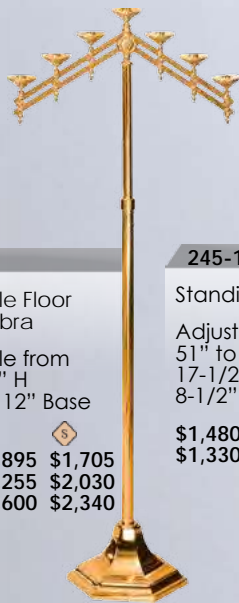

242-9

Adj Altar  
Candelabra

|        |         |         |
|--------|---------|---------|
| 3 LITE | \$1,405 | \$1,260 |
| 5 LITE | \$1,735 | \$1,560 |
| 7 LITE | \$2,125 | \$1,915 |

242-8

Fixed Altar  
Candelabra

\$2,720   
\$2,450

245-208

Fixed Floor  
Candelabra

60" H  
10-1/2" x 12" Base

3 LITE \$1,785 \$1,605  
5 LITE \$2,055 \$1,850  
7 LITE \$2,350 \$2,115

245-12

Adjustable Floor  
Candelabra

Adjustable from  
39" to 62" H  
10-1/2" x 12" Base

3 LITE \$1,895 \$1,705  
5 LITE \$2,255 \$2,030  
7 LITE \$2,600 \$2,340

245-131

Standing Vase

Adjustable from  
51" to 74" H  
17-1/2" H Vase  
8-1/2" x 10" Base

\$1,480   
\$1,330

245-218A

Standing Vase

Adjustable from  
47" to 70" H  
12" H Vase,  
8-1/2" x 10" Base