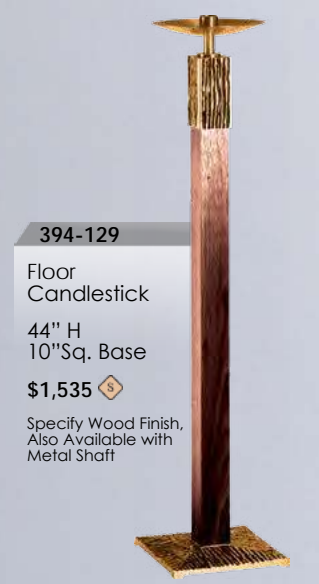

394-49
Standing Sanctuary Lamp
55" H
12" Sq. Base
$2,070
Cylinder Sold Separately, $105
Specify Wood Finish, Also Available with Metal Shaft

394-129
Floor Candlestick
44" H
10" Sq. Base
$1,535
Specify Wood Finish, Also Available with Metal Shaft