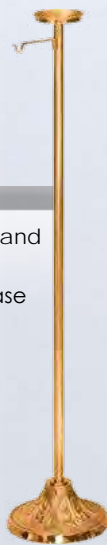

232-78
Censer Stand
53" H
9" Dia. Base
$985
$885

232-17A

Paschal
Candlestick
44" H
10-1/2" Dia. Base
$1,735
$1,560

232-17B

Paschal
Candlestick
48" H
14" Dia. Base
$2,520
$2,270