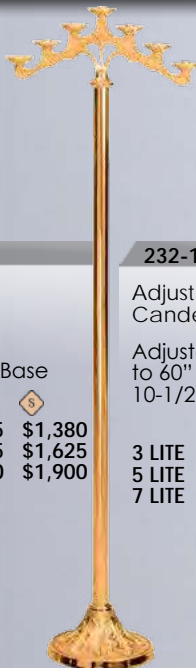

**216-49B**  
Standing Sanctuary Lamp  
48" H  
12" Dia. Base  
**\$1,050**   
**\$945**   
Globe sold separately, \$70

PRICES SUBJECT TO CHANGE WITHOUT NOTICE

SHOWN AND PRICED IN BRONZE.  
BRASS 10% ADDITIONAL. PLEASE  
SPECIFY METAL AND FINISH WHEN  
ORDERING. ALL ITEMS OVEN BAKED FOR DURABILITY.  
GLOBES OR CYLINDERS FOR SANCTUARY LAMPS SOLD SEPARATELY.

**216-**  
Altar Candlestick  
■ ◆  
10" \$365 \$330  
12" \$375 \$340  
14" \$415 \$375  
16" \$420 \$380  
18" \$475 \$415  
20" \$485 \$425  
22" \$525 \$475  
24" \$530 \$475  
26" \$535 \$480  
28" \$540 \$485

= HIGH POLISH = SATIN

**232-208**  
Fixed Floor  
Candelabra  
60" H  
10-1/2" Dia. Base  
   
3 LITE \$1,535 \$1,380  
5 LITE \$1,805 \$1,625  
7 LITE \$2,110 \$1,900

**232-12**  
Adjustable Floor  
Candelabra  
Adjustable from 38"  
to 60" H  
10-1/2" Dia. Base  
   
3 LITE \$1,705 \$1,535  
5 LITE \$2,060 \$1,855  
7 LITE \$2,430 \$2,185

**232-131**  
Standing Vase  
Adjustable from  
50" to 73" H  
17-1/2" H Vase  
9" Dia. Base  
\$1,430   
\$1,285

**232-218A**  
Standing Vase  
Adjustable from  
47" to 70" H  
12" H Vase,  
9" Dia. Base  
\$1,305   
\$1,175