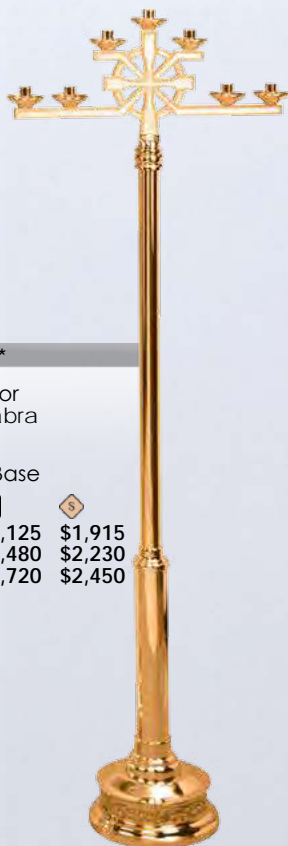

401-11 \*

Fixed Floor Candelabra

60" H  
10" Dia Base

|        |         |         |
|--------|---------|---------|
|        |         |         |
| 3 LITE | \$2,125 | \$1,915 |
| 5 LITE | \$2,480 | \$2,230 |
| 7 LITE | \$2,720 | \$2,450 |