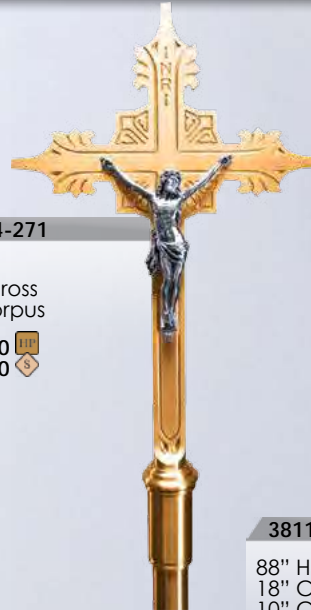

\$2,680   
\$2,410

Carved Wood Figure

4504-271

87" H  
19" Cross  
9" Corpus

\$2,680   
\$2,410

3811-271

88" H  
18" Cross  
10" Corpus

\$2,655   
\$2,390