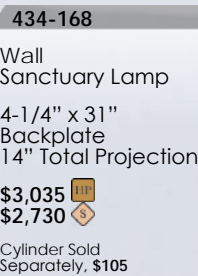

Missal Stand

13" x 13" Bookrest

\$1,445 HP  
\$1,300 S

434-48

Hanging  
Sanctuary Lamp  
with 434-80 Bracket

4-1/4" x 31"  
Backplate  
18" Arm Projection

\$3,260 HP  
\$2,935 S

Cylinder Sold  
Separately, \$105.