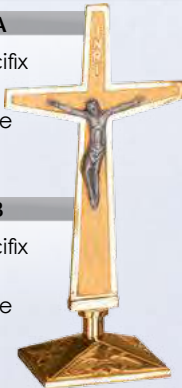

200-80

Bracket

12" Arm
Projection

$675
$595

200-133A

Altar Crucifix

14" H
5" Sq. Base

$1,050
$945