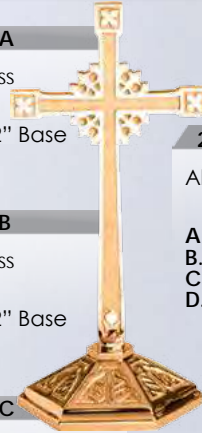

242-133A

Altar Crucifix

12" H  
5" x 5-1/2" Base

\$865 HP  
\$775 S

242-109A

Altar Cross

12" H  
5" x 5-1/2" Base

\$720 HP  
\$655 S