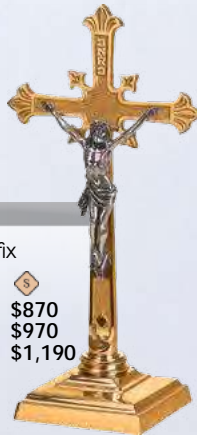

536-133

Altar Crucifix
$945 ^{HP} $870 ^S
17" $1,075 $970
23" $1,320 $1,190