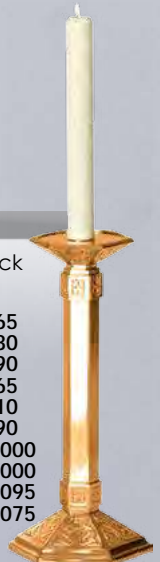

\$1,580 HP  
\$1,385 S

Globe Sold Separately, \$70.  
Bracket Not Included.

242-83C

Holy Water Font

7-1/2" x 16"  
Backplate

\$525 HP  
\$470 S

242-29

Holy Water Pot

242-9

Adj Altar  
Candelabra

|        |         |         |
|--------|---------|---------|
| 3 LITE | \$1,405 | \$1,260 |
| 5 LITE | \$1,735 | \$1,560 |
| 7 LITE | \$2,125 | \$1,915 |

242-8

Fixed Altar  
Candelabra