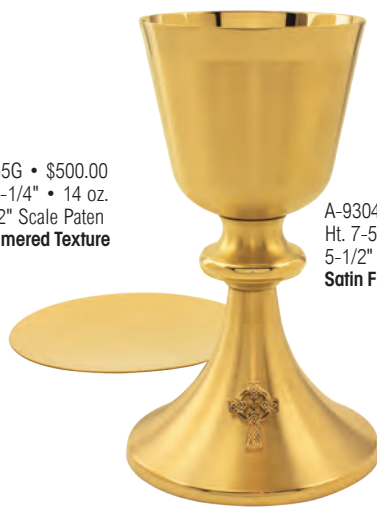

A-765G • $500.00
Ht. 7-1/4" • 14 oz.
5-1/2" Scale Paten
Hammered Texture

B-9305G • $475.00
Ciborium • Host 175
Ht. 8-1/8"
Satin Finish

A-9304G • $475.00
Ht. 7-5/8" • 11 oz.
5-1/2" Scale Paten
Satin Finish