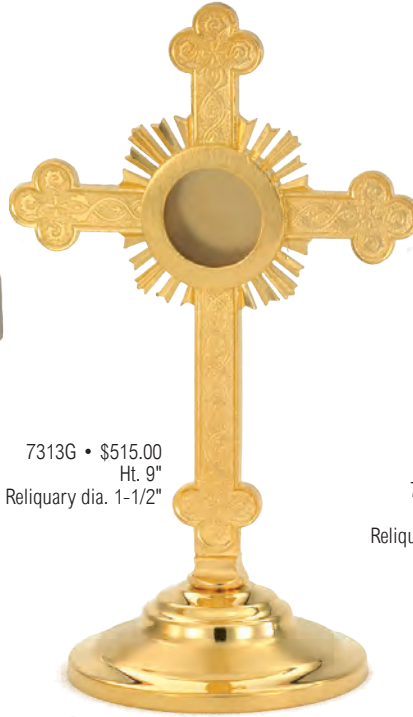

S-1322 • Crozier
Hand formed w/Crucifix
Total Ht. 73"
\$2460.00 includes case

S-1910 • Crozier
Hammered w/lapis stones
Total Ht. 73"
\$2800.00 includes case

Crozier Case

S-1913 • Crozier
Lamb of God
Total Ht. 71"
\$3900.00 includes case

Reliquaries & Monstrances

RELIQUARIES PROUDLY MADE IN THE USA  MONSTRANCES IMPORTED FROM EUROPE • ALL ITEMS ARE 24 KT GOLD PLATE

RELIQUARIES & MONSTRANCES

8254G • \$185.00
Ht. 6-5/8"
Reliquary dia. 1-1/2"

9554G • \$195.00
Ht. 6"
Reliquary dia. 1-1/2"

7313G • \$515.00
Ht. 9"
Reliquary dia. 1-1/2"

7318G • \$575.00
Ht. 9-1/4"
Reliquary dia. 1-15/16"

M-2014 • \$2300.00
Monstrance Accepts
hosts up to 3"
Alabaster Stone
Ht. 21"