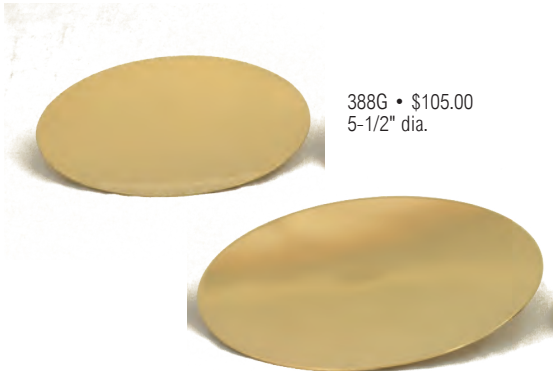

A-3199S • \$695.00
Ht. 7-5/8" • 21 oz.
6-3/4" Well Paten

A-2082S • \$1395.00
Ht. 7-1/2" • 15 oz. • 6-1/8" Bowl Paten
Hammered Texture

A-4133S • \$2000.00
Ht. 6-1/2" • 12 oz. • 5-7/8" Bowl Paten

A-753S • \$795.00
Ht. 7-3/8" • 12 oz.

ENGRAVING AVAILABLE
HEIGHTS AND DIAMETERS MAY HAVE SLIGHT VARIATIONS

Patens

PROUDLY MADE IN THE USA  ALL ITEMS ARE 24 KT GOLD PLATE • ALL HOST CAPACITIES ARE BASED ON 1-3/8"

PATENS

388G • \$105.00
5-1/2" dia.