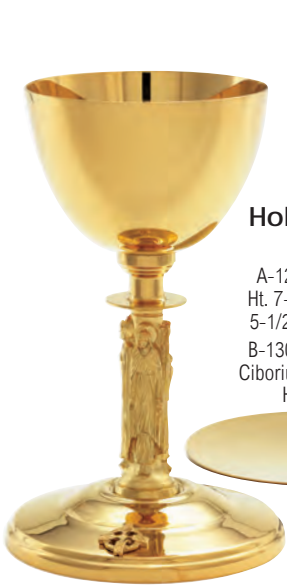

Chalices & Ciboria

PROUDLY MADE IN THE USA ALL ITEMS ARE 24 KT GOLD PLATE • ALL HOST CAPACITIES ARE BASED ON 1-3/8"

CHALICES & CIBORIA

Holy Family Stem

A-129G • $585.00
Ht. 7-7/8" • 12 oz.
5-1/2" Scale Paten
B-130G • $585.00
Ciborium • Host 175
Ht. 8-3/8"