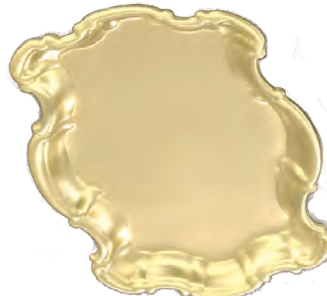

511B • \$110.00
9-1/4" x 6" Brass
Engraved w/grape and leaf

504B • \$40.00
9-1/2" x 6" Brass

500CR • \$110.00 Lead Crystal
4-3/16" x 7-1/2"

505B • \$60.00
10-1/2" x 5-1/2"
Brass - Plain

7460B • \$60.00
9-1/4" x 6"
Brass - Plain

9764C • \$20.00 Chrome Tray
9-3/4" x 7"

TRAYS & SETS

T-8861B • \$130.00
9-1/4" x 6" • Brass

T-82B • \$102.00
10-1/2" x 5-1/2" • Brass

T-87B • \$82.00
9-1/4" x 4-1/4" • Brass

T-90B • \$160.00
10-1/2" x 5-1/2" Brass
Engraved w/grape and leaf