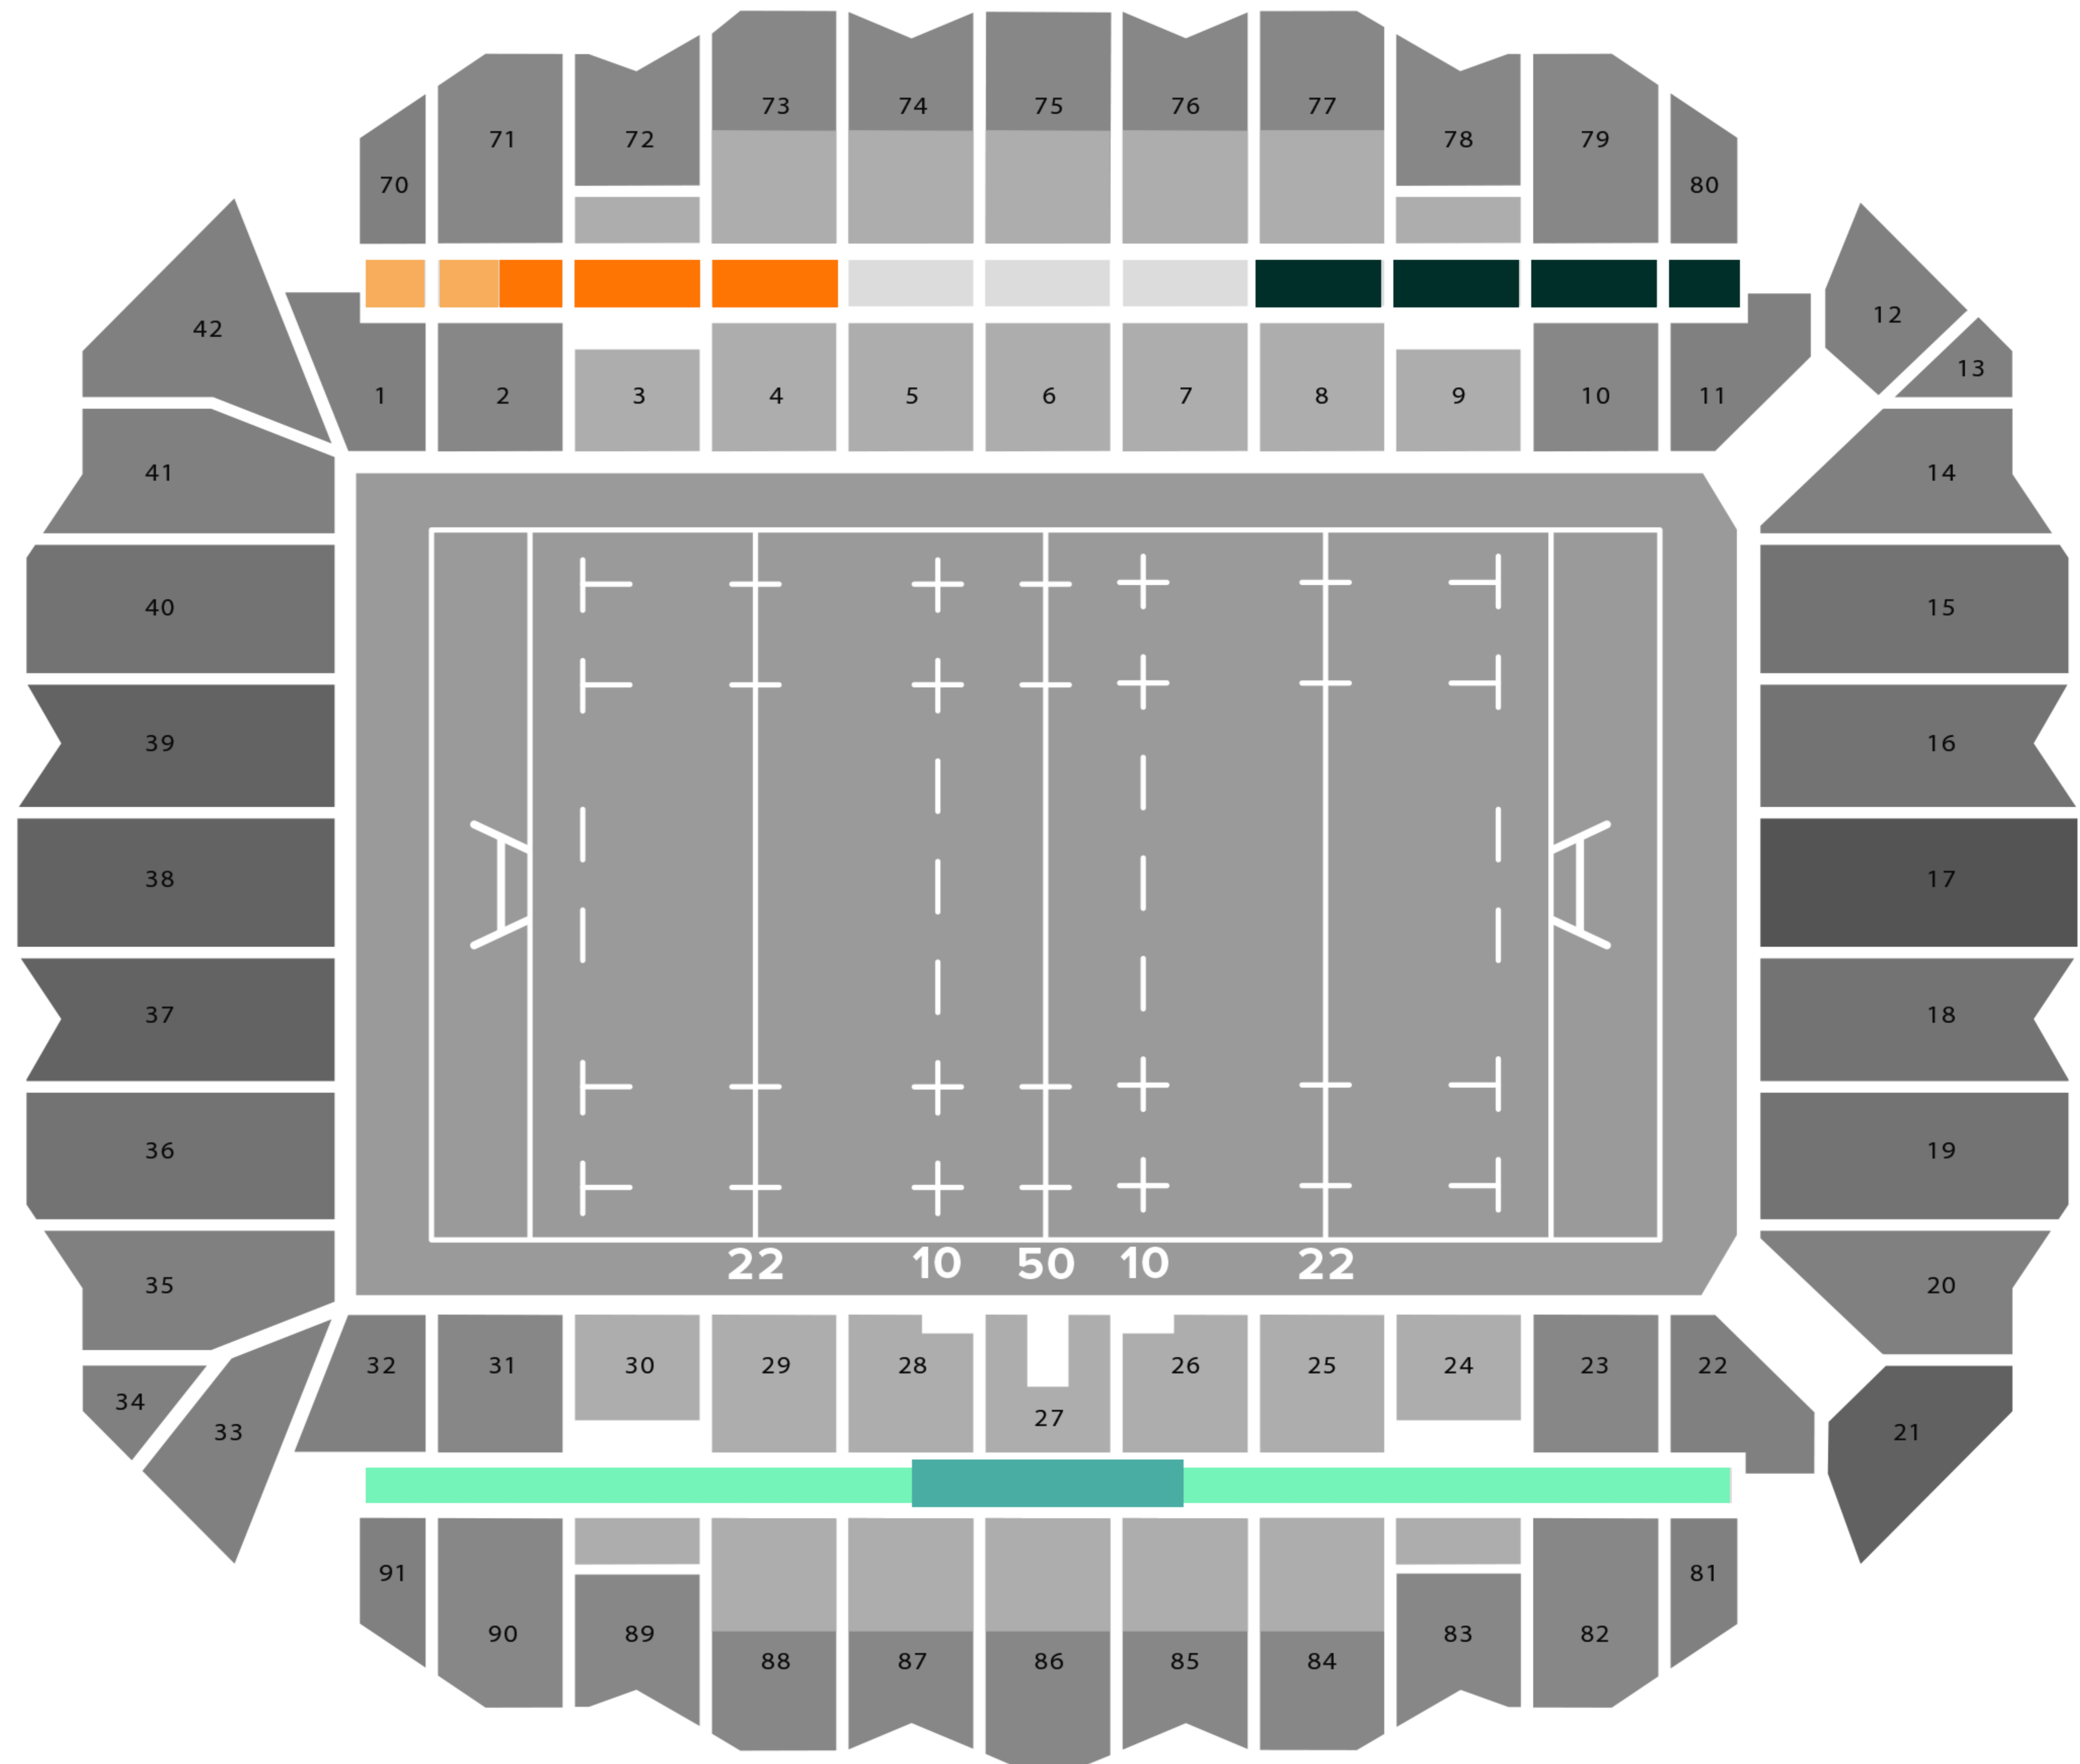

AAMI PARK, MELBOURNE

GATE 1   GATE 2   GATE 4   GATE 3

- CAPTAINS DINING - PLATINUM
- CAPTAINS DINING - GOLD
- WALLABY LOUNGE
- CLUB WALLABY
- PRIVATE SUITES

GATE 8   GATE 7   GATE 5   GATE 6

RUGBY AU

Note: Due to contractual and operational requirements not all seats identified on this map will be available for purchase