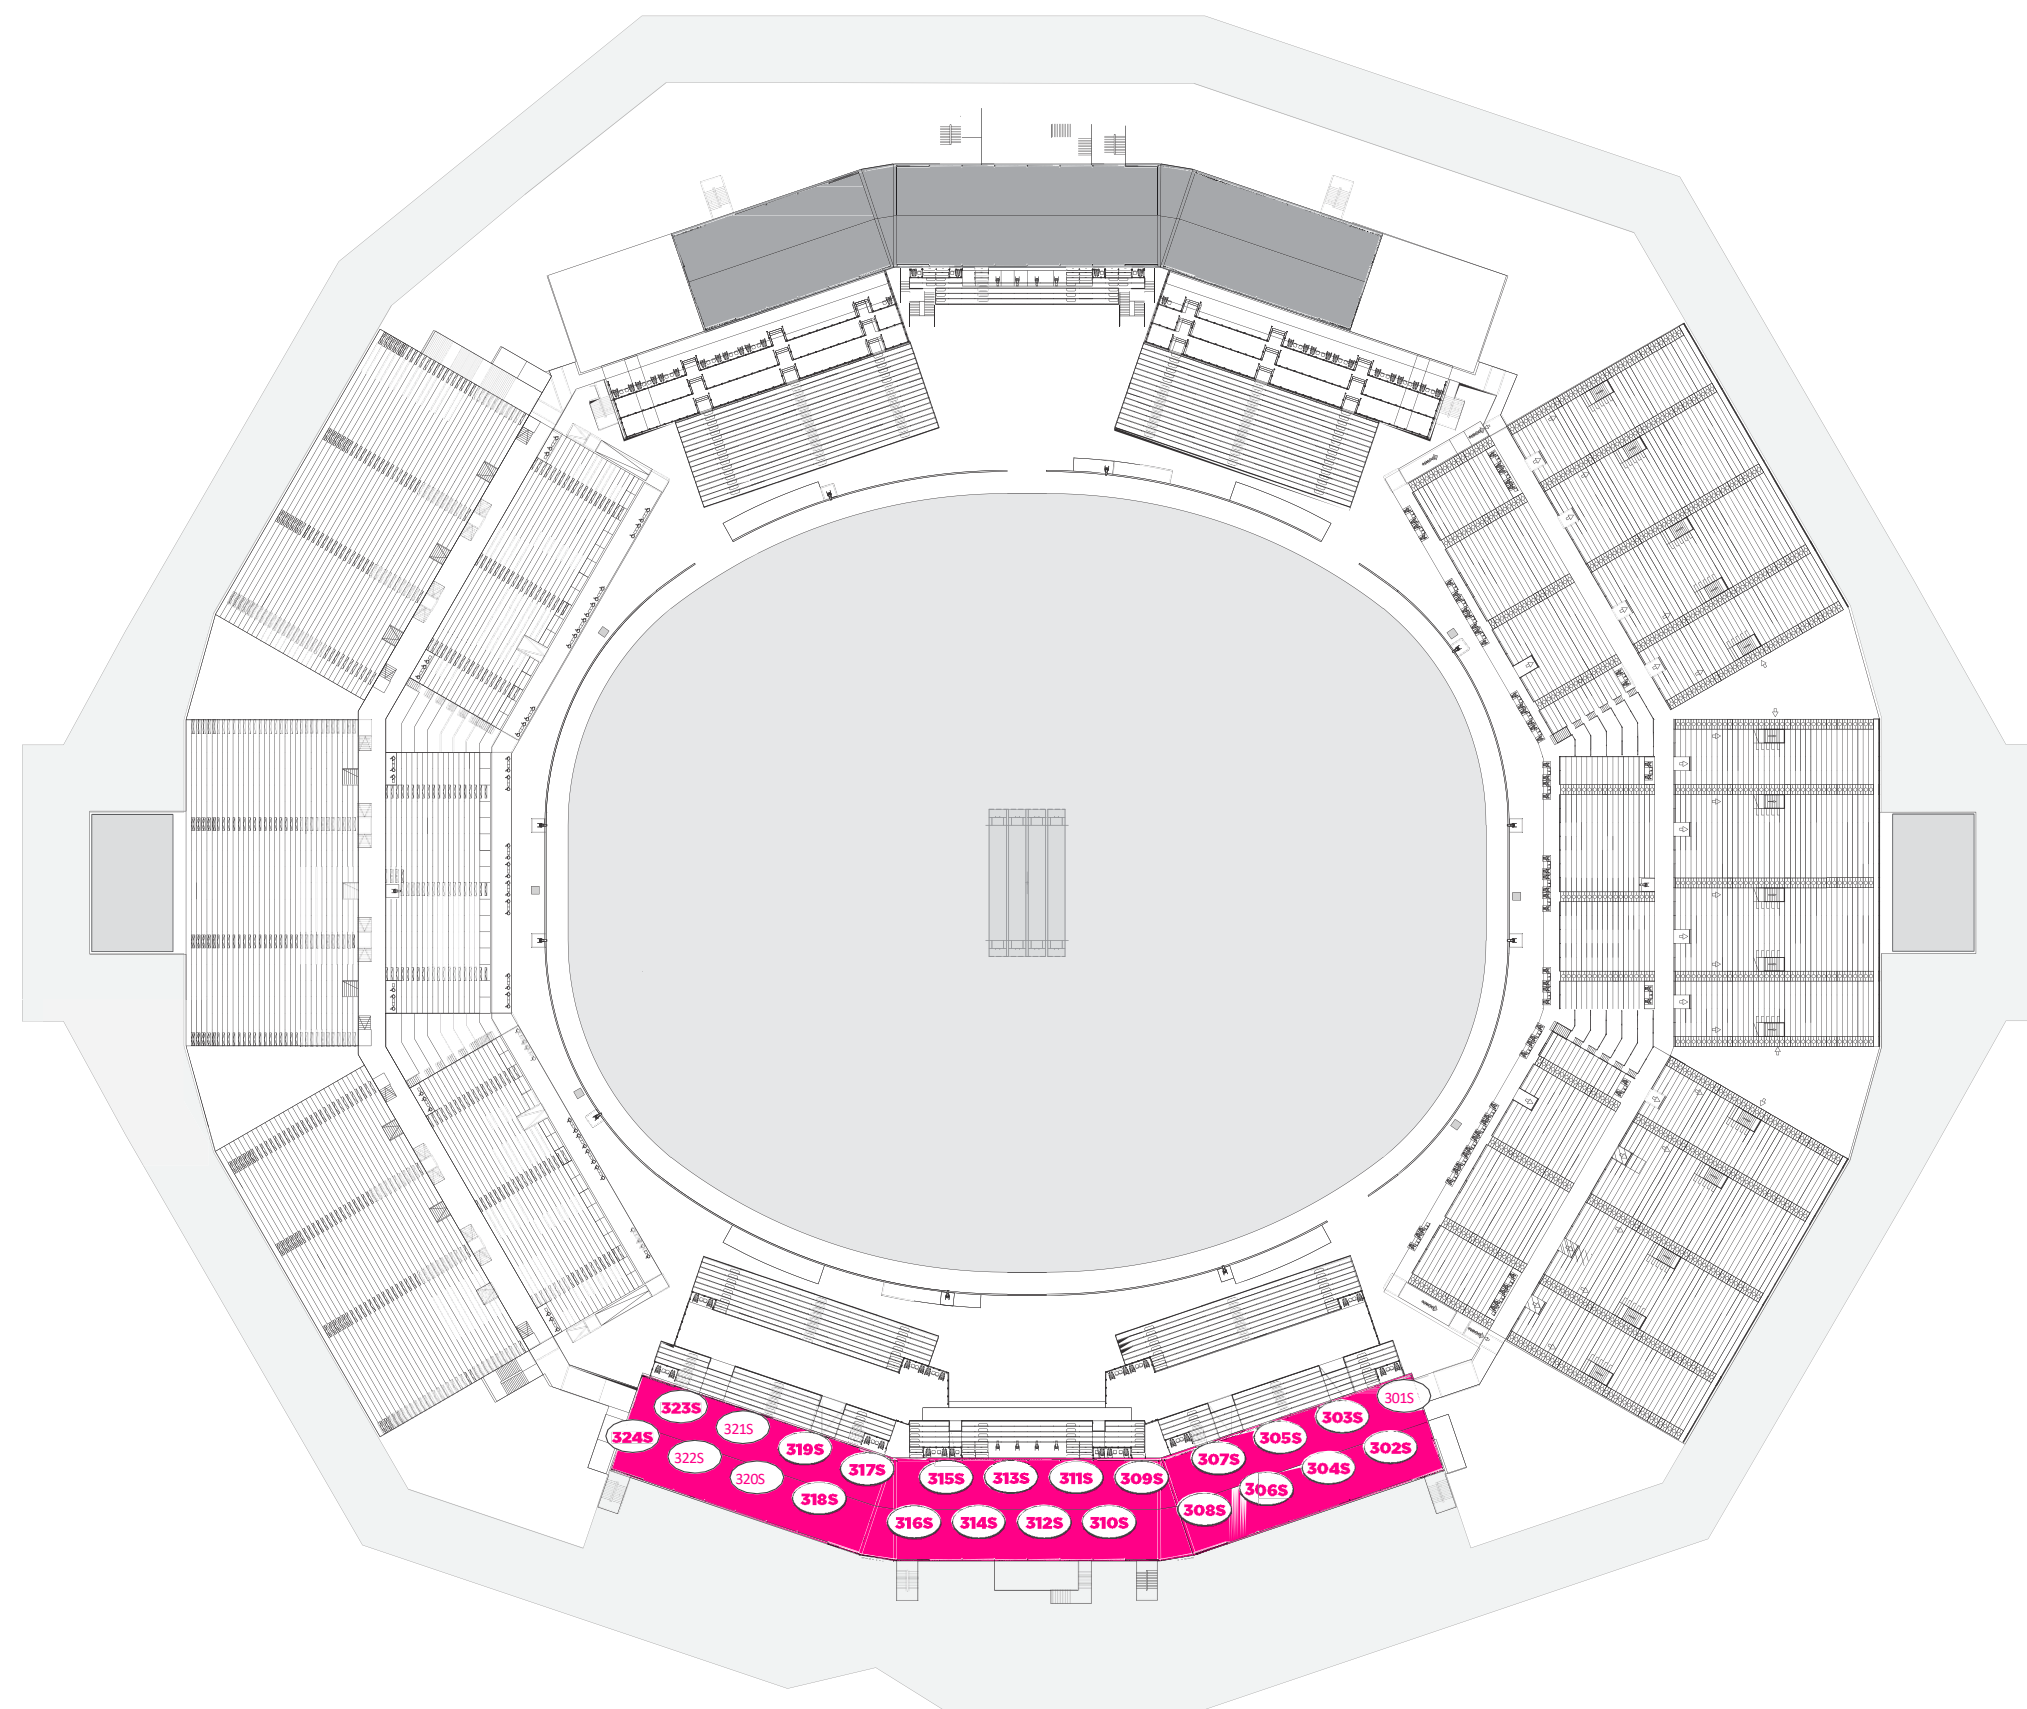

NASSAU COUNTY INTERNATIONAL CRICKET STADIUM

LEVEL 03