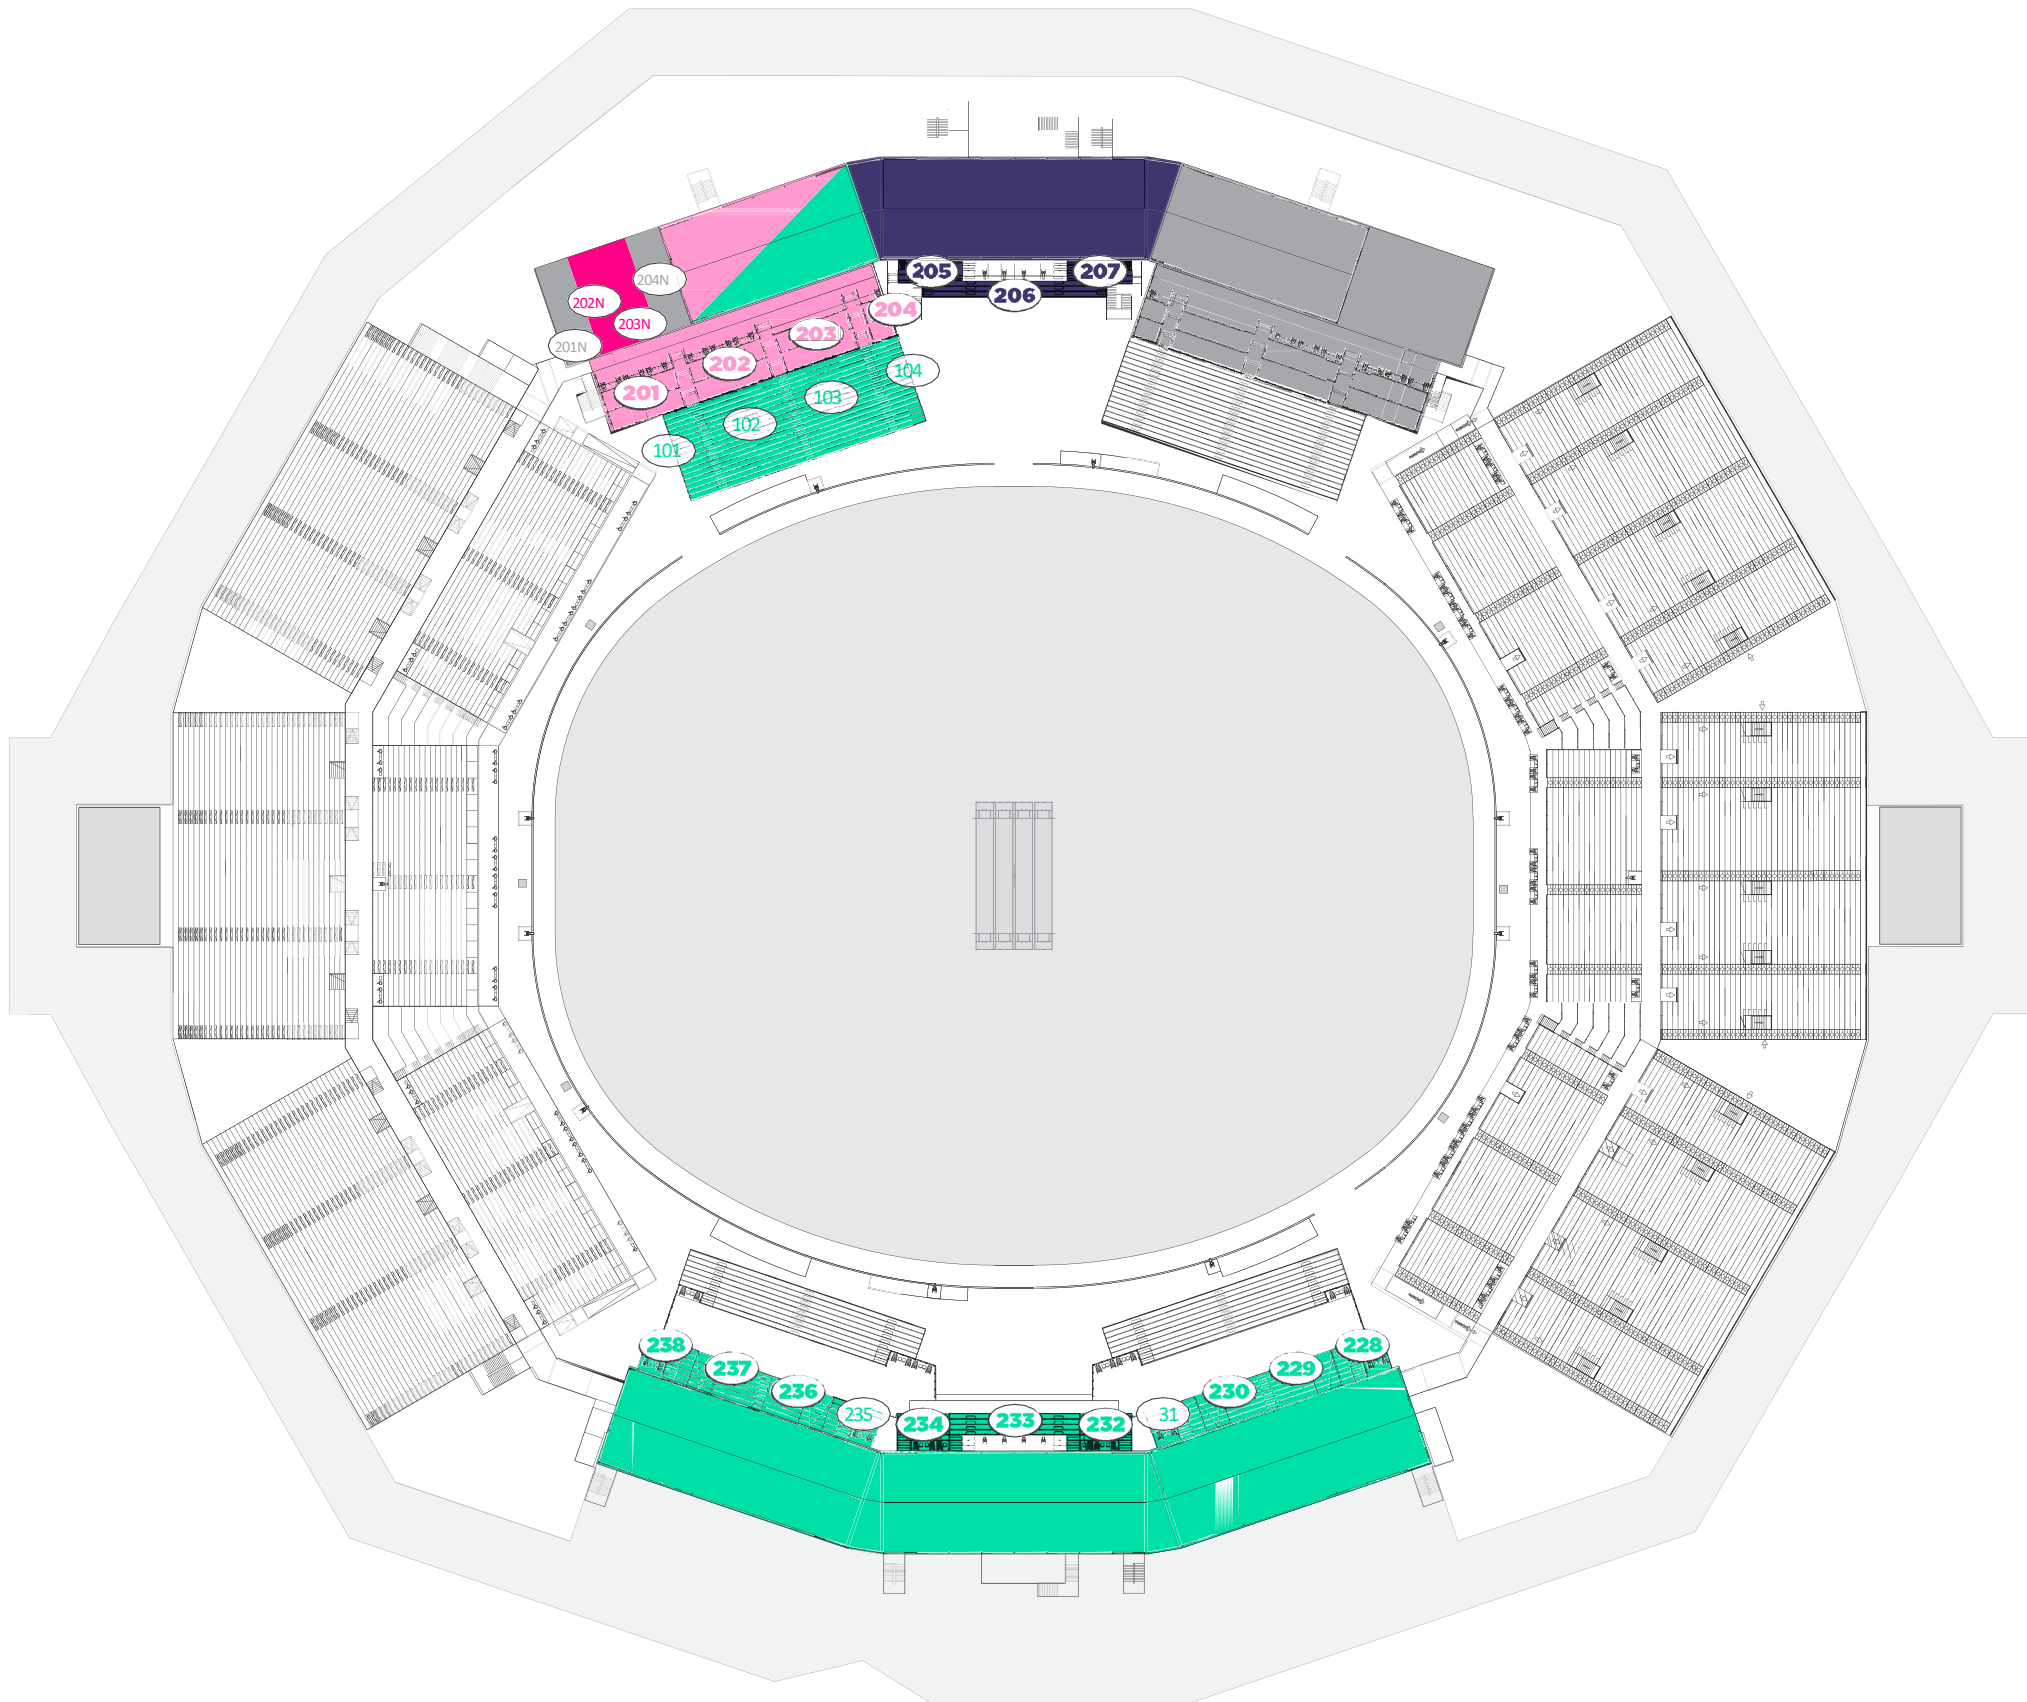

NASSAU COUNTY INTERNATIONAL CRICKET STADIUM

LEVEL 02