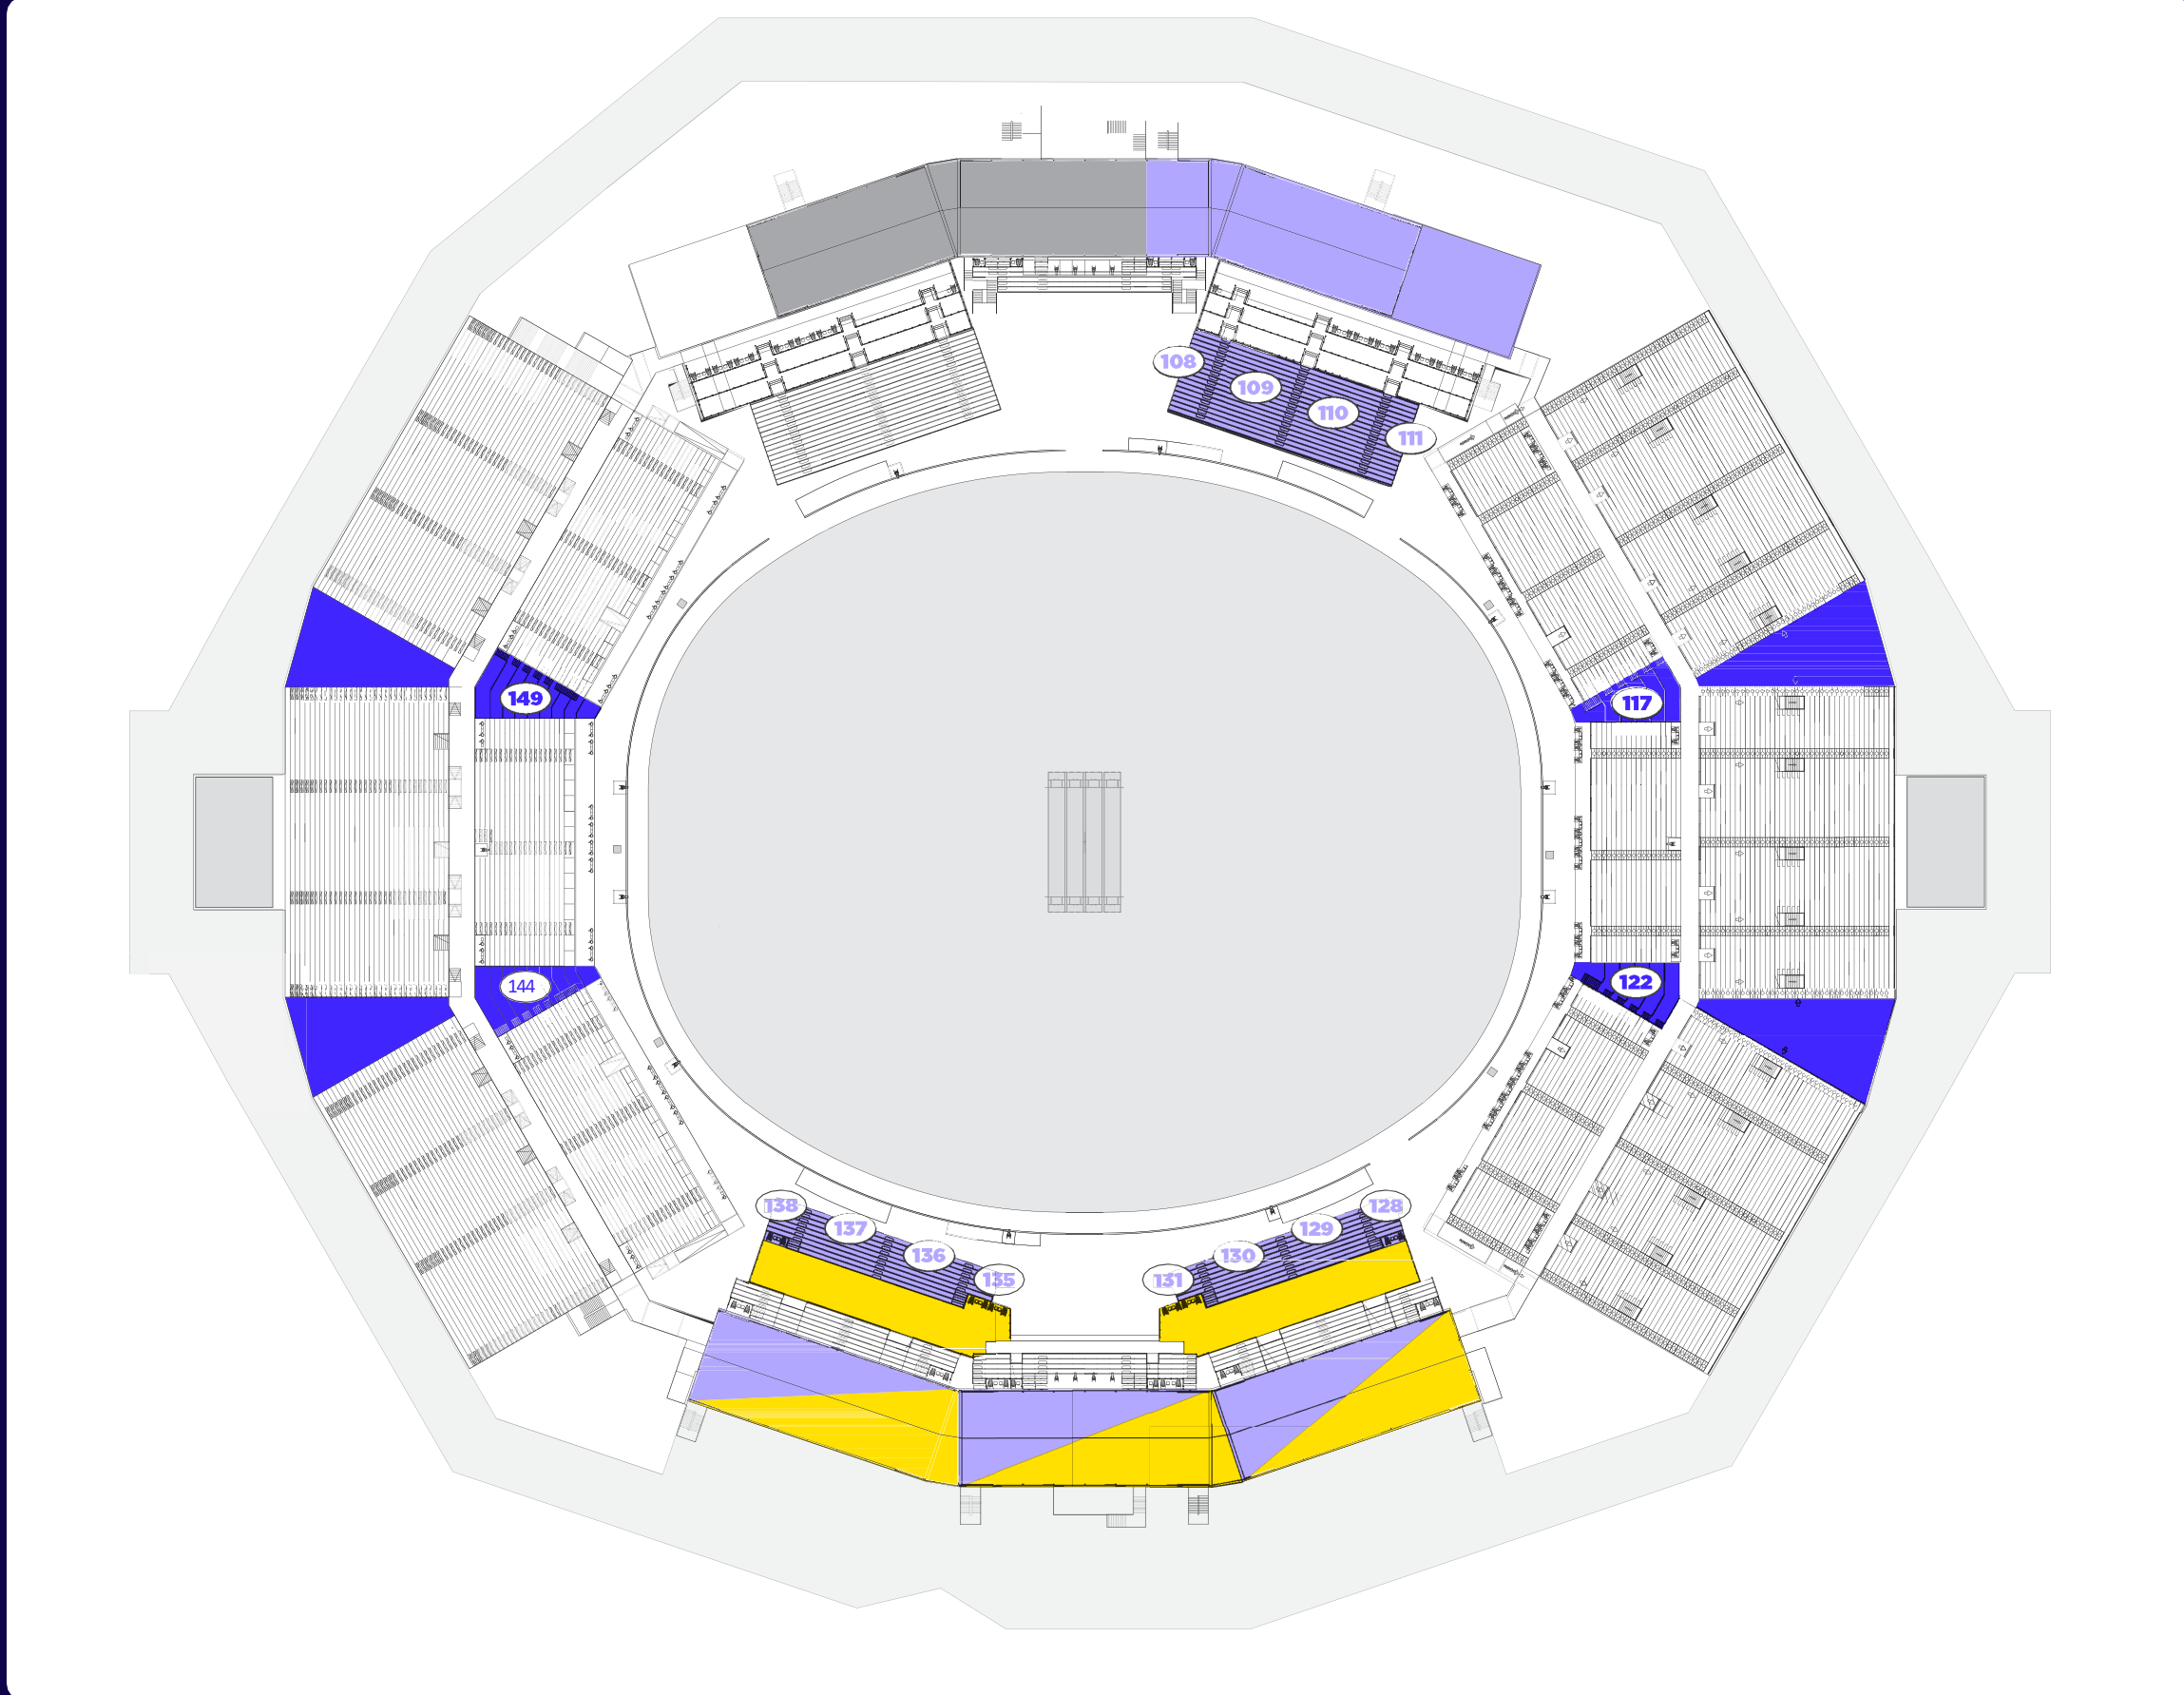

NASSAU COUNTY INTERNATIONAL CRICKET STADIUM

LEVEL 01